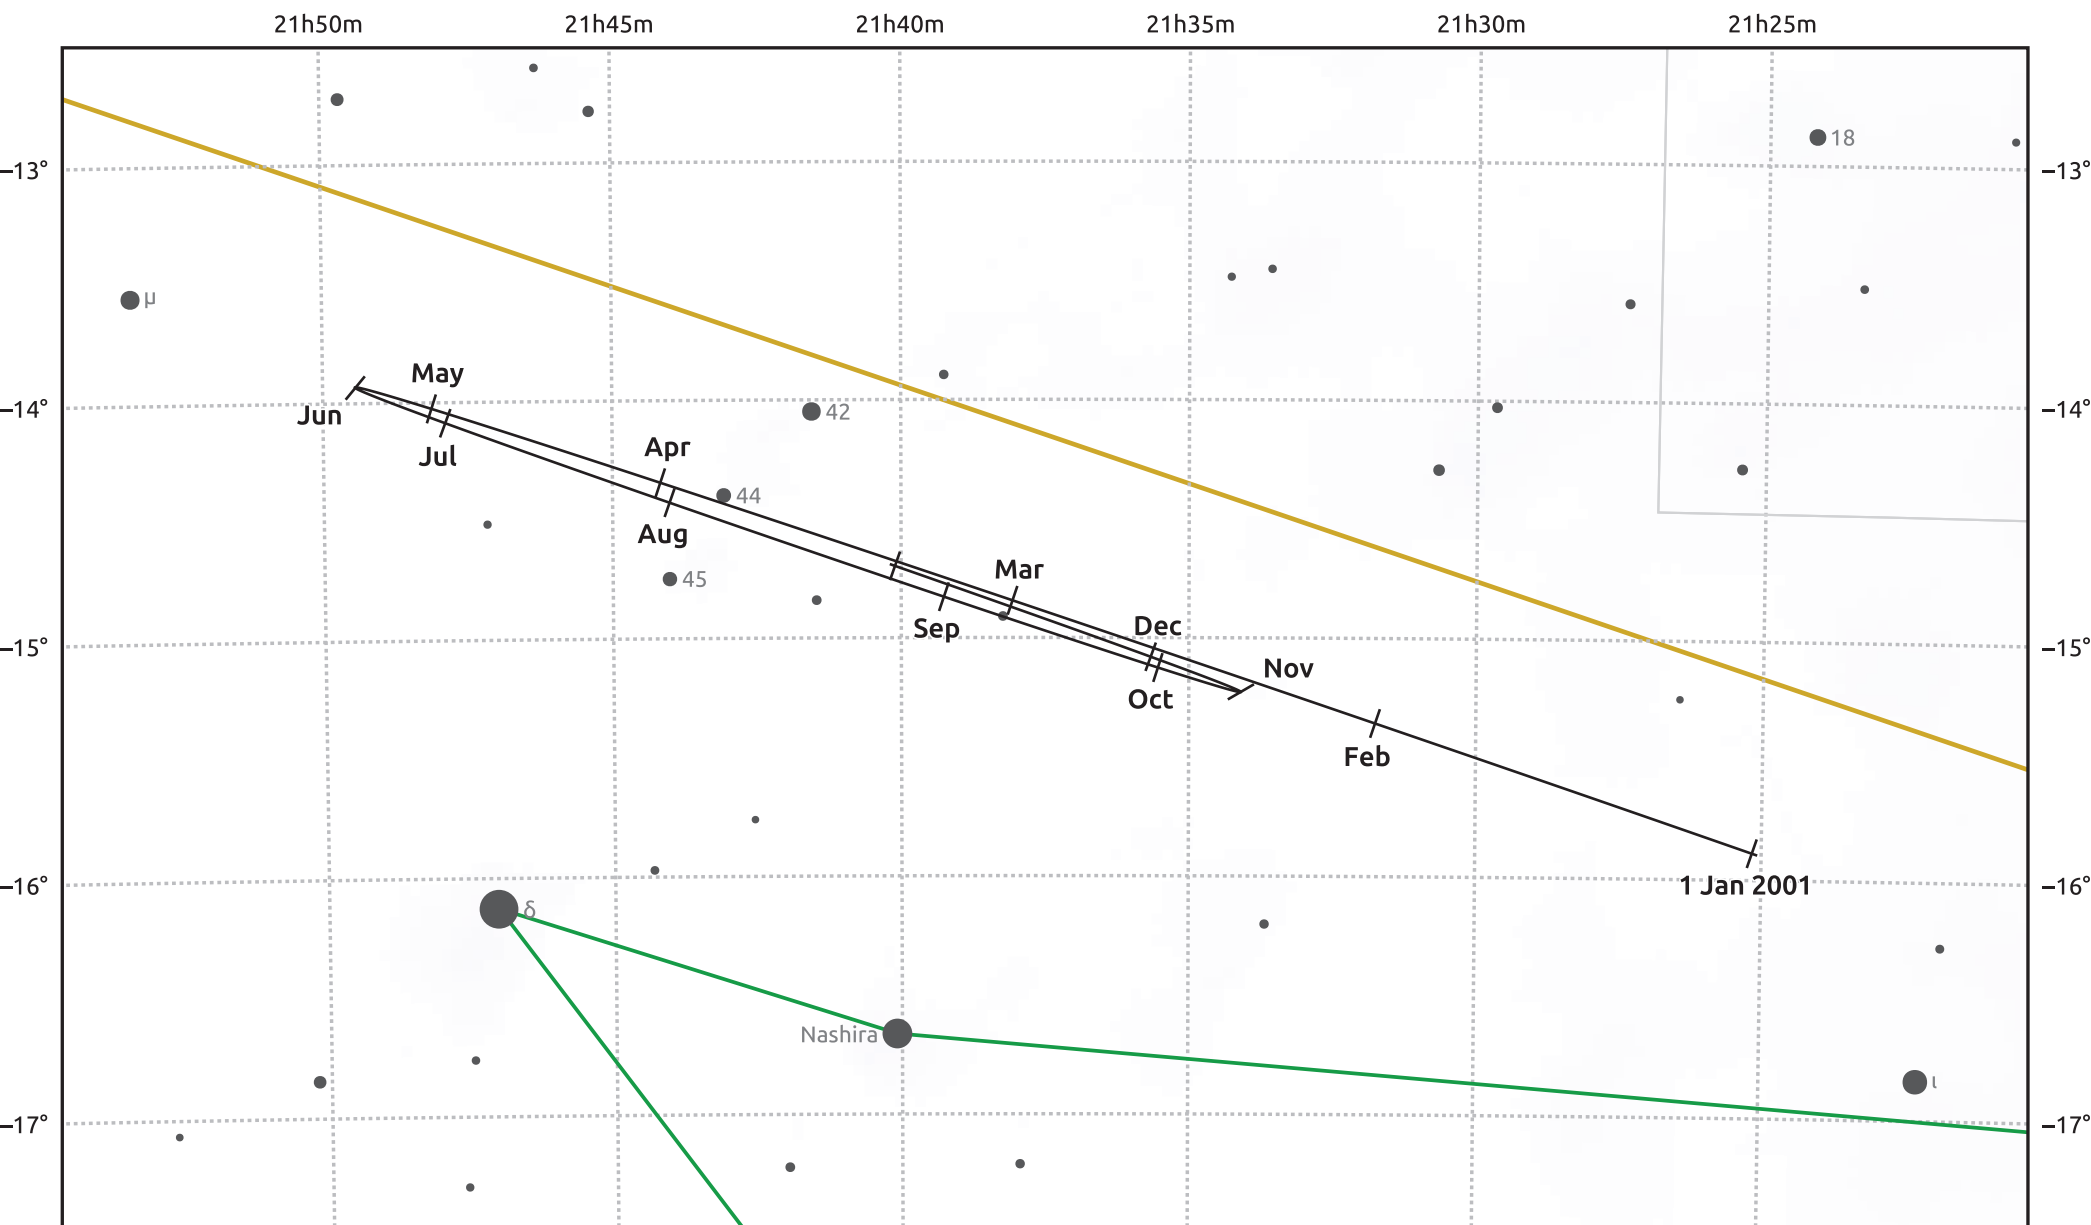

The path of Uranus in 2001

© Dominic Ford 2011–2025. Date markers placed at midnight UTC. Downloaded from <https://in-the-sky.org>

Magnitude scale: ● 8.0 ● 7.0 ● 6.0 ● 5.0 ● 4.0 ● 3.0 ● 2.0

— Ecliptic Plane

- Galaxy
- Bright nebula
- Open cluster
- Globular cluster
- Planetary nebula

Date	Mag	Angular size
2001 Jan 1	5.9	3.4"
2001 Apr 1	5.9	3.4"
2001 Jul 1	5.7	3.7"
2001 Oct 1	5.8	3.7"
2002 Jan 1	5.9	3.4"