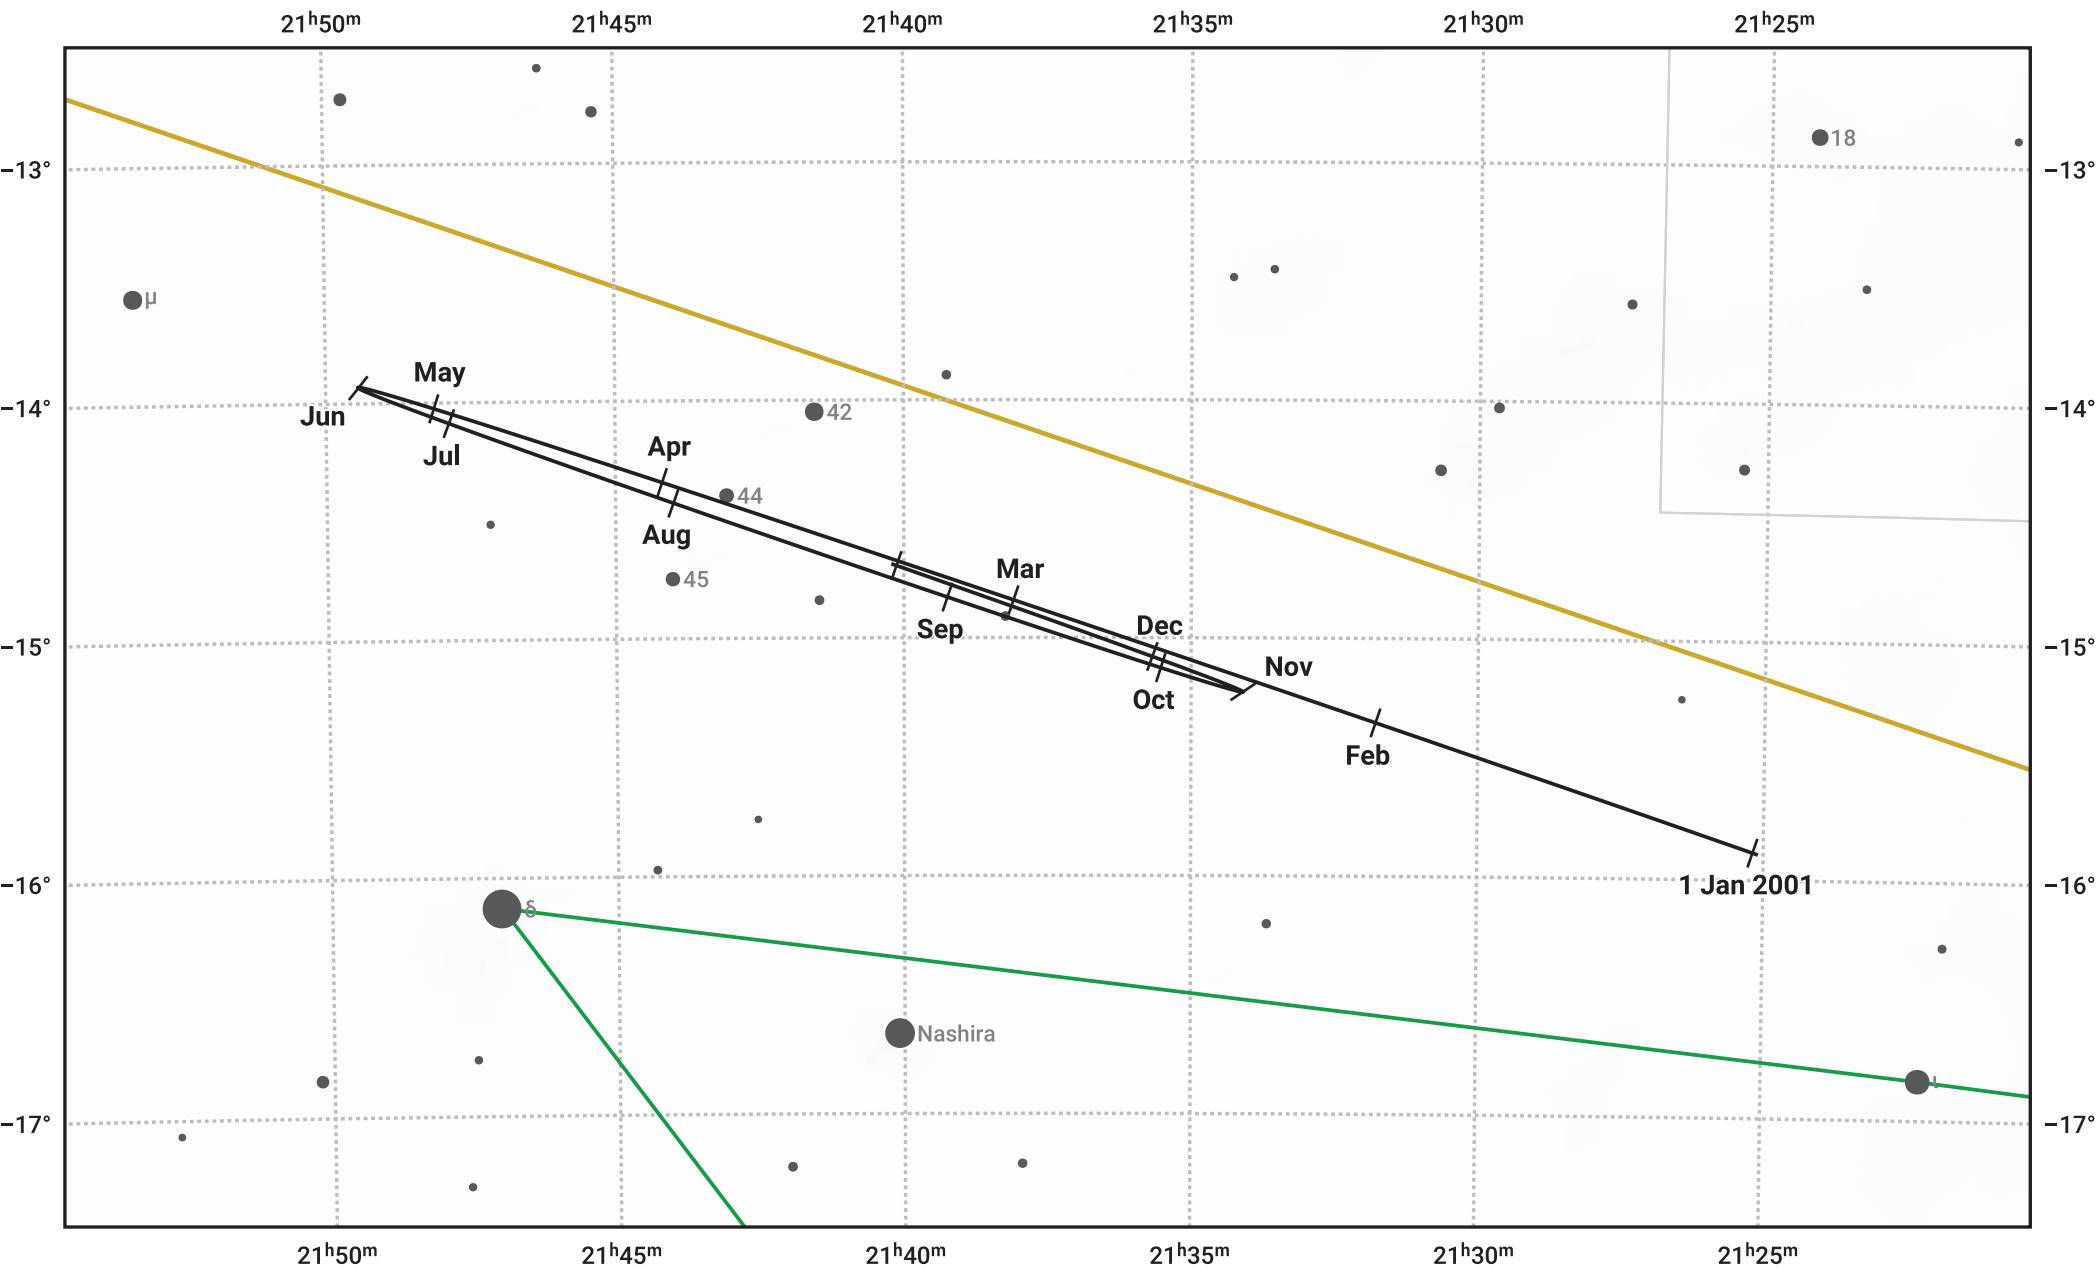

# The path of Uranus in 2001

© Dominic Ford 2011–2023. Date markers placed at midnight UTC. Downloaded from <https://in-the-sky.org>

Magnitude scale: • 8.0 • 7.0 • 6.0 • 5.0 • 4.0 • 3.0 • 2.0

— Ecliptic Plane

- Galaxy
- Bright nebula
- Open cluster
- ⊕ Globular cluster

Date	Mag	Angular size
2001 Jan 1	5.9	3.4"
2001 Apr 1	5.9	3.4"
2001 Jul 1	5.8	3.7"
2001 Oct 1	5.8	3.7"
2002 Jan 1	5.9	3.4"