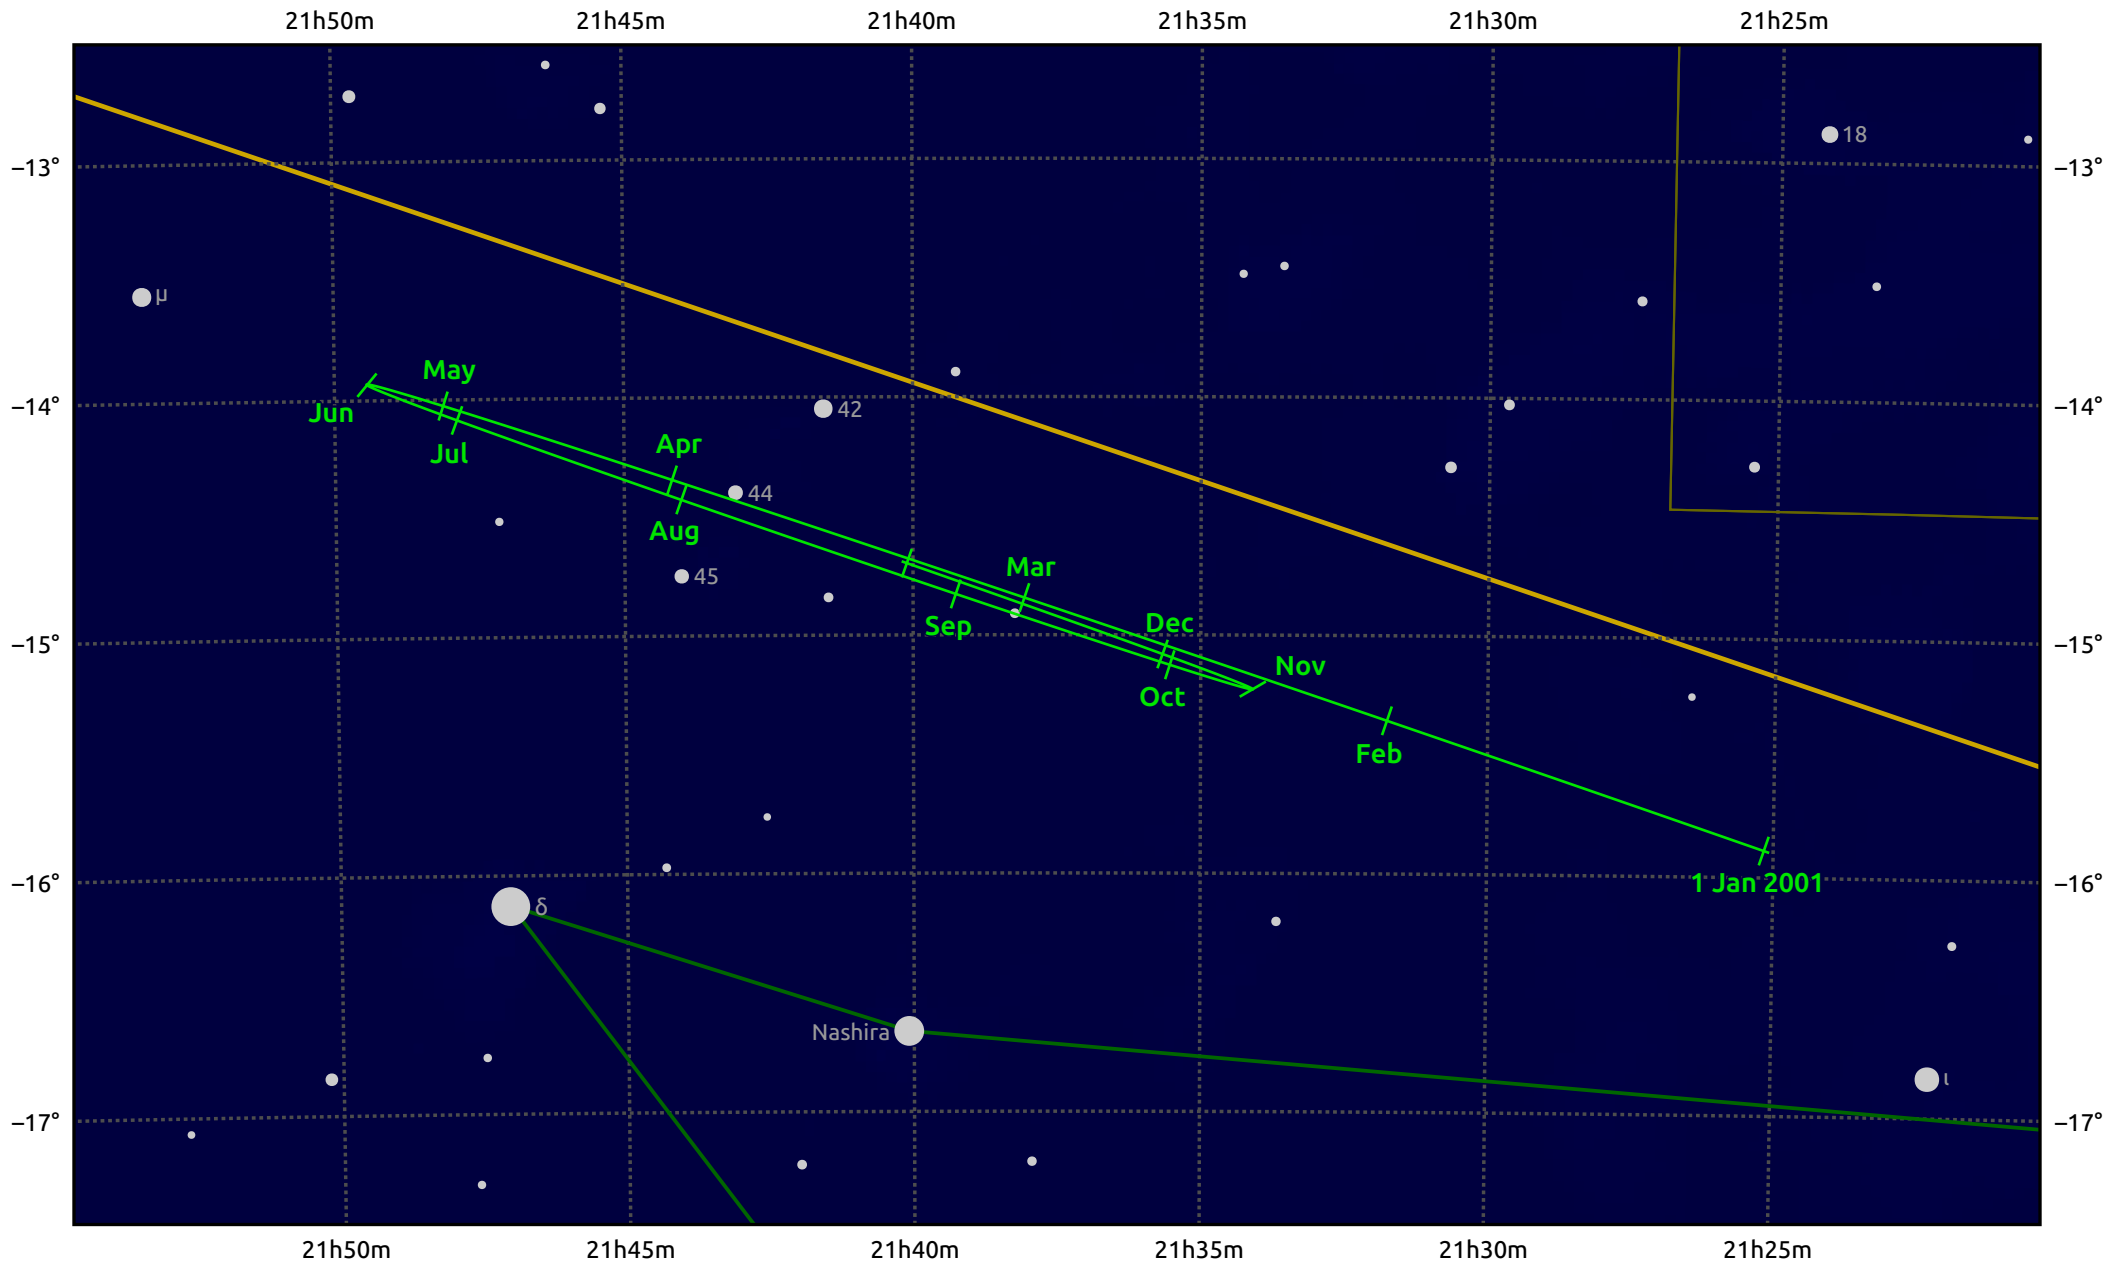

The path of Uranus in 2001

© Dominic Ford 2011–2025. Date markers placed at midnight UTC. Downloaded from <https://in-the-sky.org>

Magnitude scale: • 8.0 • 7.0 • 6.0 • 5.0 • 4.0 • 3.0 • 2.0

— Ecliptic Plane

● Galaxy
 ■ Bright nebula
 ● Open cluster
 ● Globular cluster
 ◆ Planetary nebula

Date	Mag	Angular size
2001 Jan 1	5.9	3.4"
2001 Apr 1	5.9	3.4"
2001 Jul 1	5.7	3.7"
2001 Oct 1	5.8	3.7"
2002 Jan 1	5.9	3.4"