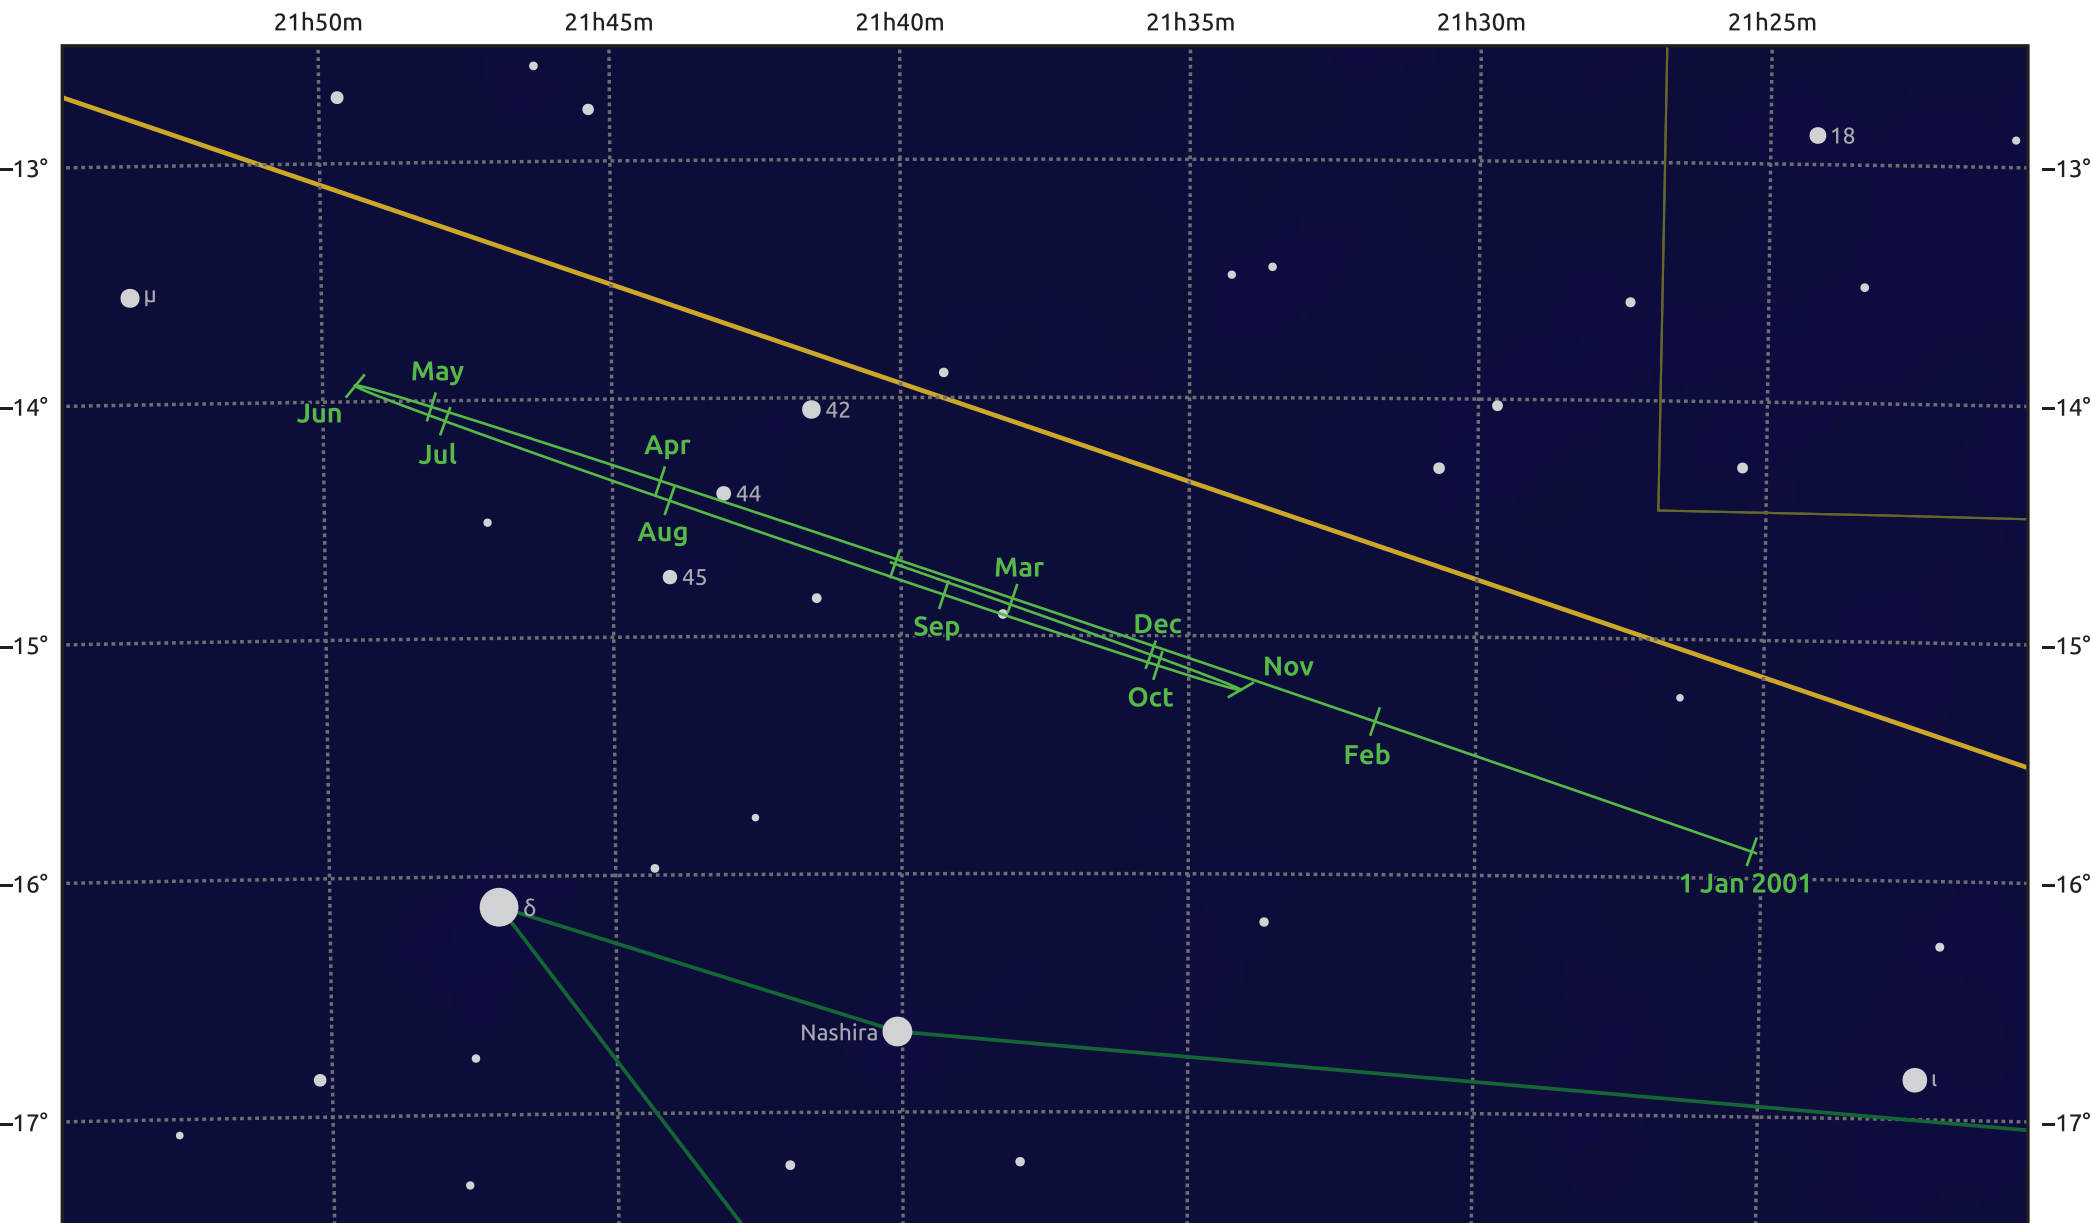

The path of Uranus in 2001

© Dominic Ford 2011–2025. Date markers placed at midnight UTC. Downloaded from <https://in-the-sky.org>

Magnitude scale: ● 8.0 ● 7.0 ● 6.0 ● 5.0 ● 4.0 ● 3.0 ● 2.0

— Ecliptic Plane

- Galaxy
- Bright nebula
- Open cluster
- Globular cluster
- Planetary nebula

Date	Mag	Angular size
2001 Jan 1	5.9	3.4"
2001 Apr 1	5.9	3.4"
2001 Jul 1	5.7	3.7"
2001 Oct 1	5.8	3.7"
2002 Jan 1	5.9	3.4"