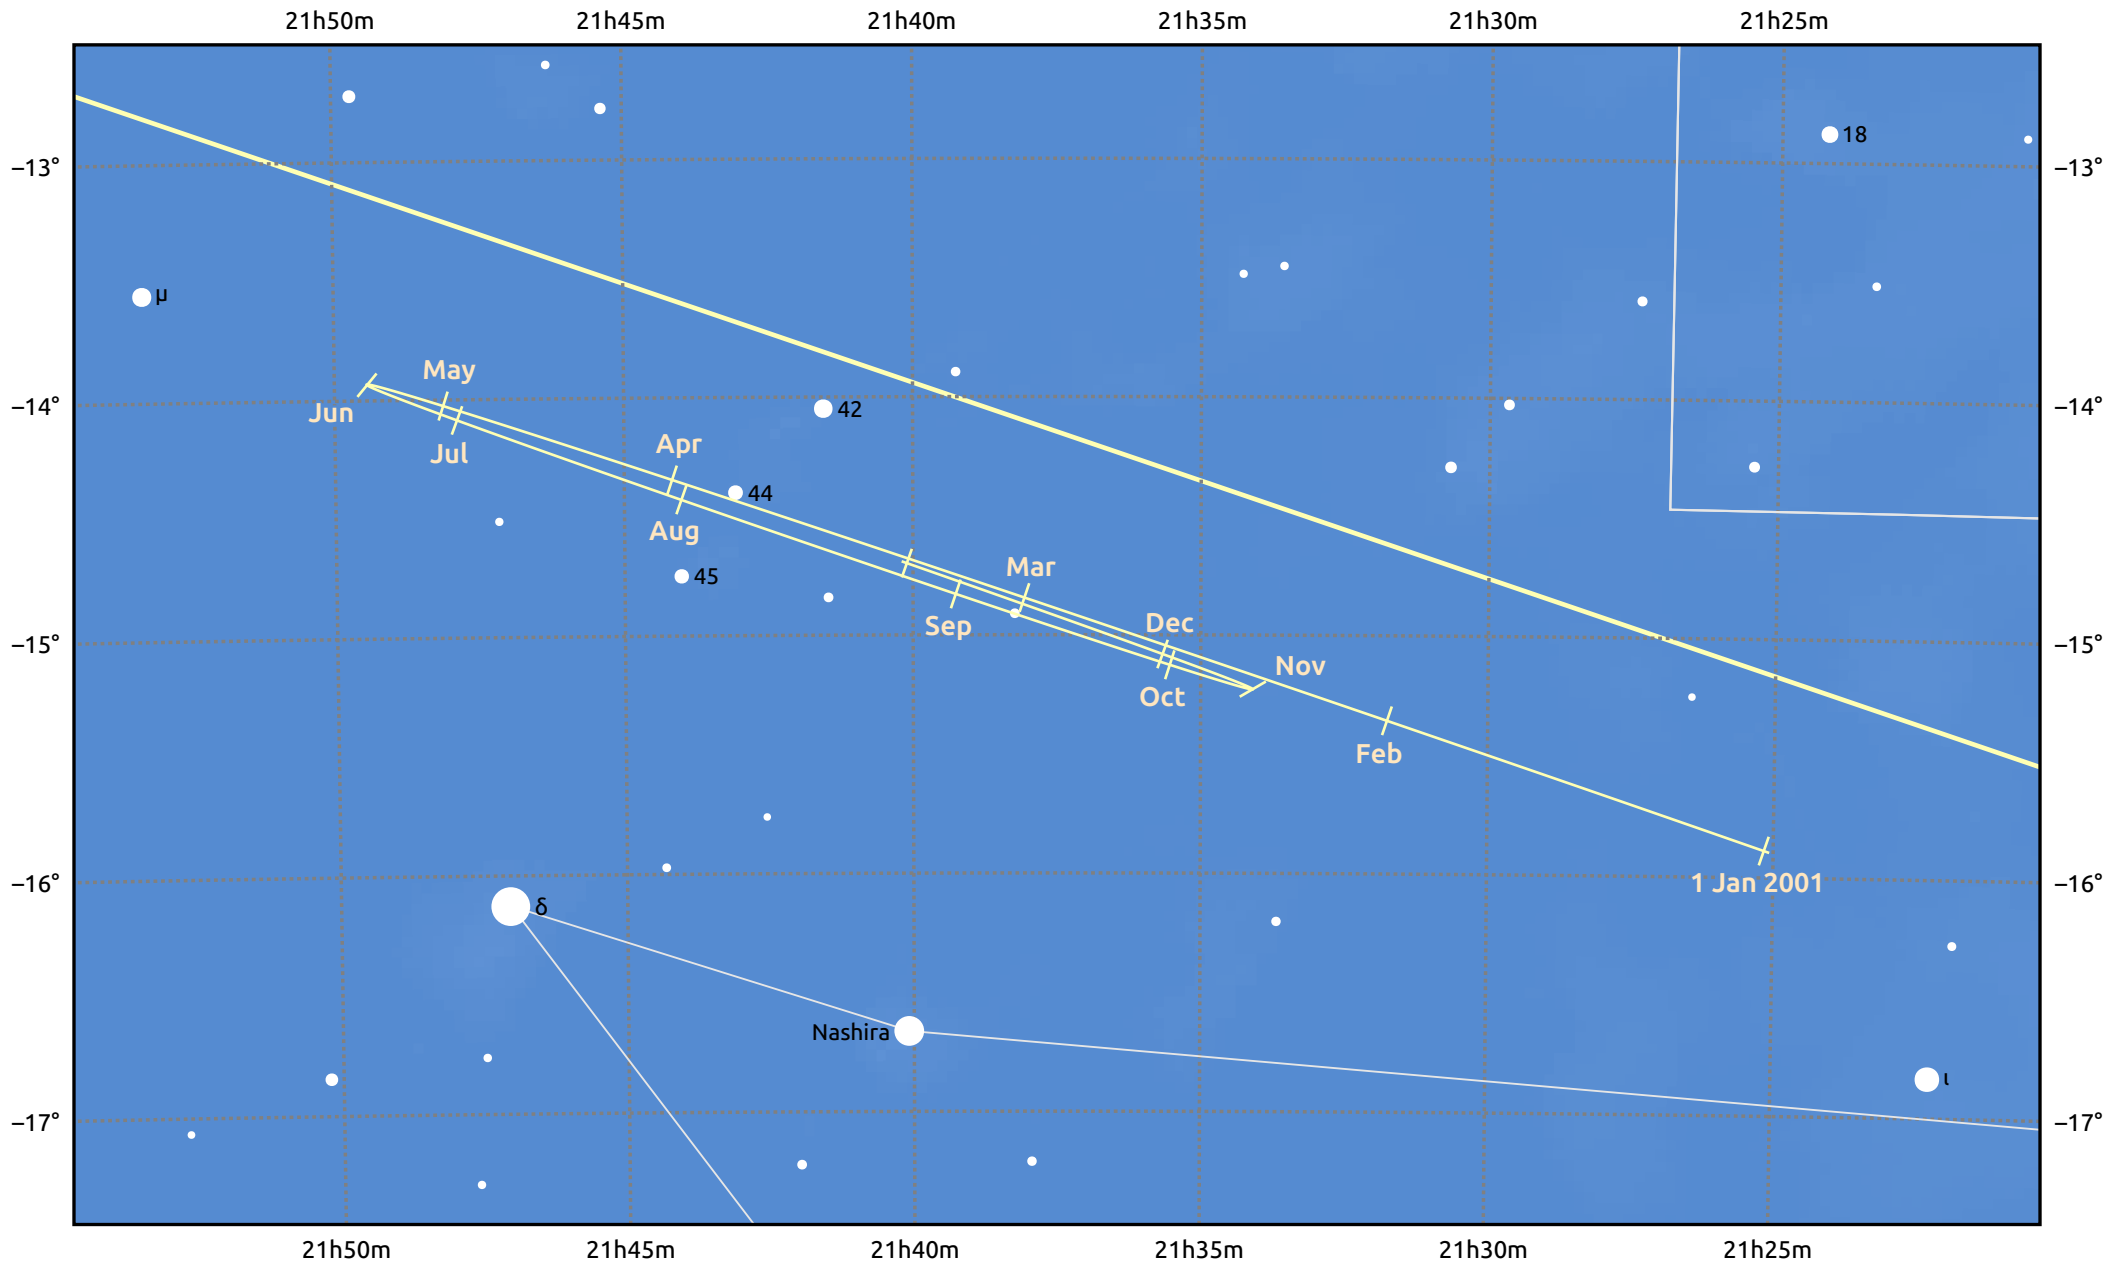

The path of Uranus in 2001

© Dominic Ford 2011–2025. Date markers placed at midnight UTC. Downloaded from <https://in-the-sky.org>

Magnitude scale: ● 8.0 ● 7.0 ● 6.0 ● 5.0 ● 4.0 ● 3.0 ● 2.0

— Ecliptic Plane

Galaxy Bright nebula Open cluster Globular cluster Planetary nebula

Date	Mag	Angular size
2001 Jan 1	5.9	3.4"
2001 Apr 1	5.9	3.4"
2001 Jul 1	5.7	3.7"
2001 Oct 1	5.8	3.7"
2002 Jan 1	5.9	3.4"