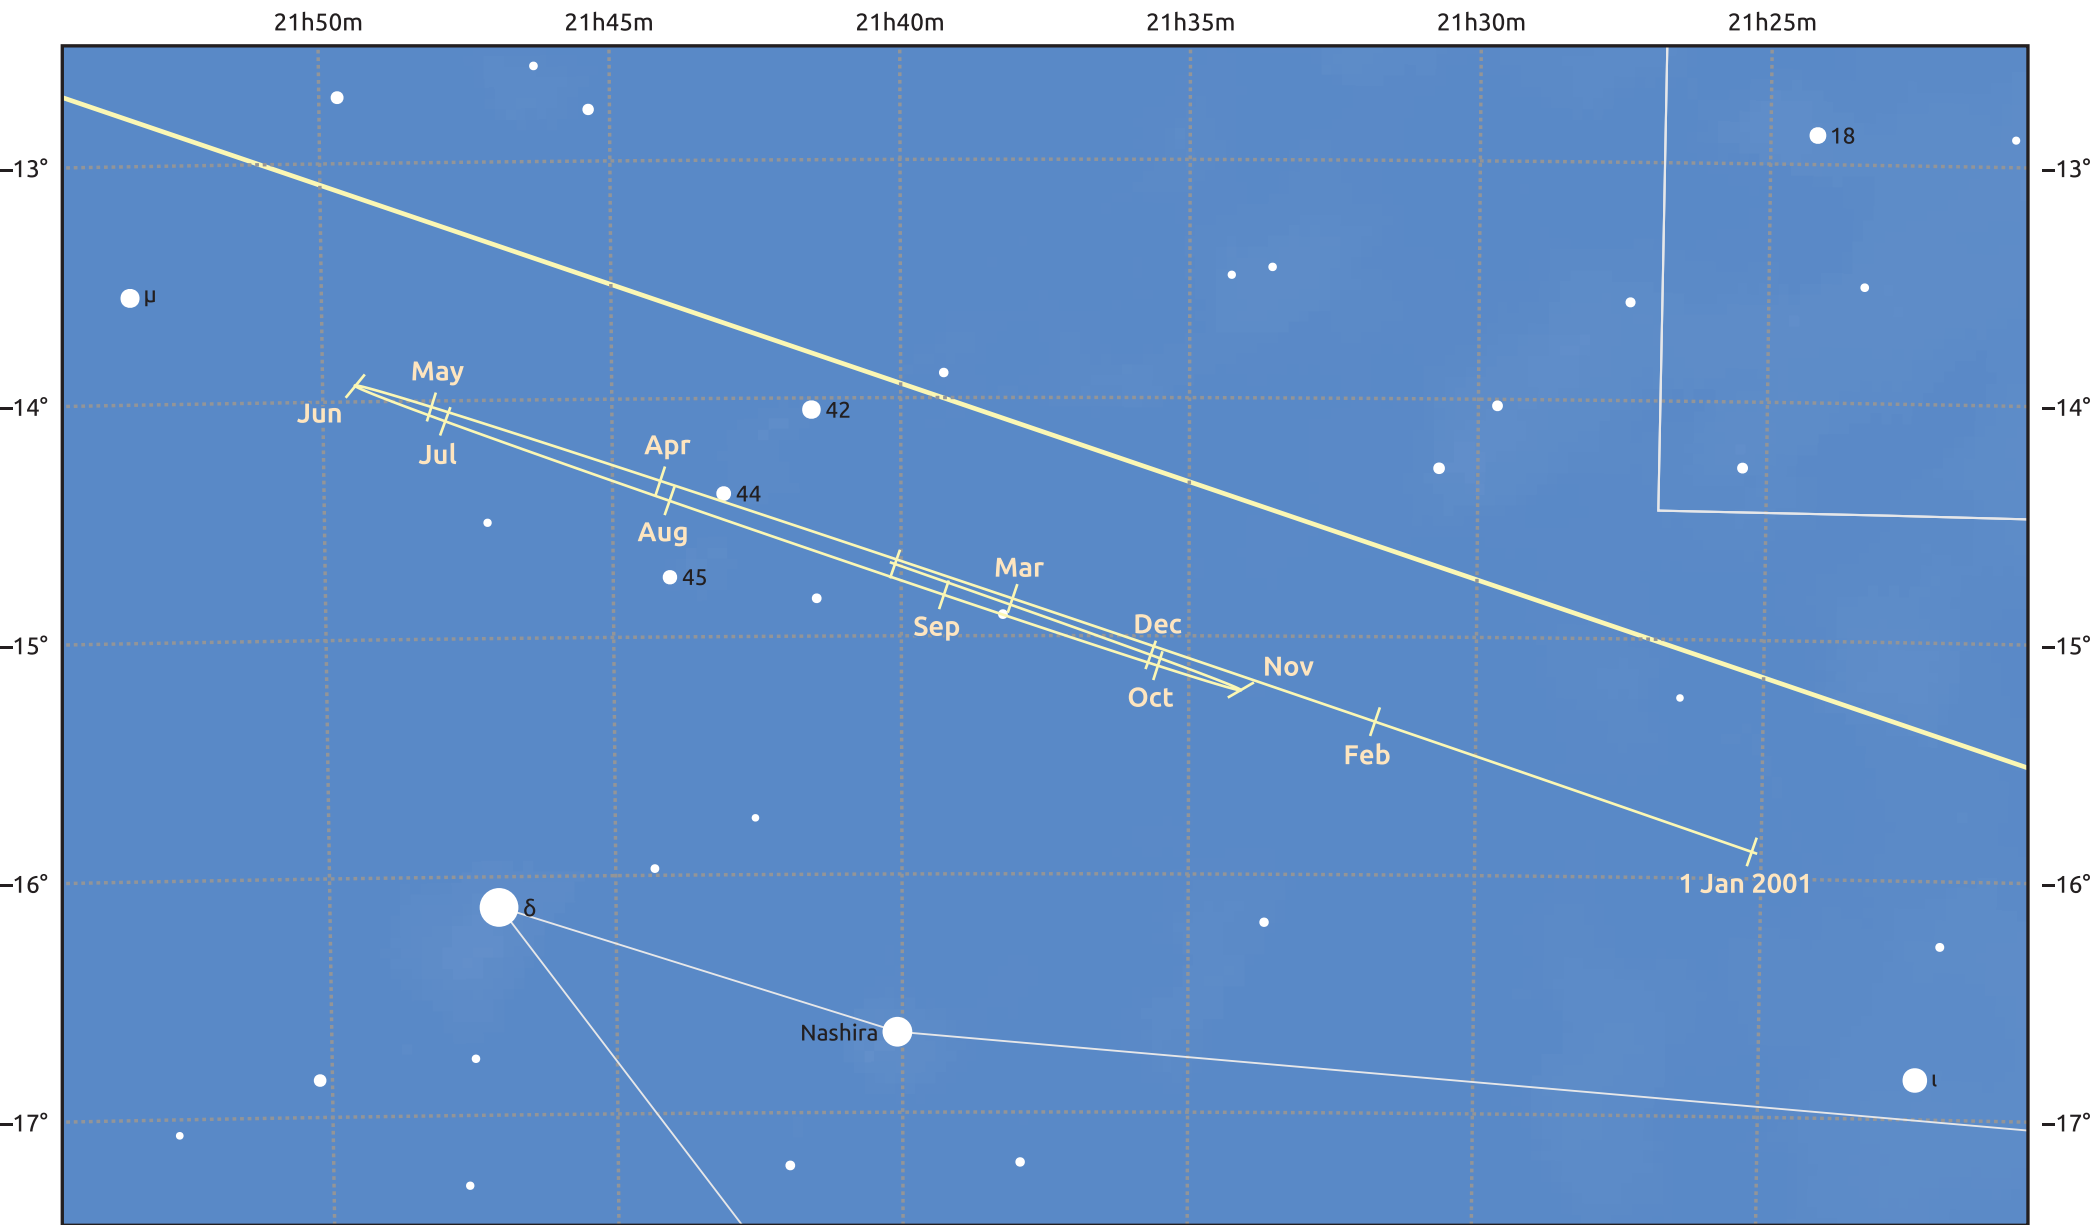

The path of Uranus in 2001

© Dominic Ford 2011–2025. Date markers placed at midnight UTC. Downloaded from <https://in-the-sky.org>

Magnitude scale: ● 8.0 ● 7.0 ● 6.0 ● 5.0 ● 4.0 ● 3.0 ● 2.0

— Ecliptic Plane

Galaxy Bright nebula Open cluster Globular cluster Planetary nebula

Date	Mag	Angular size
2001 Jan 1	5.9	3.4"
2001 Apr 1	5.9	3.4"
2001 Jul 1	5.7	3.7"
2001 Oct 1	5.8	3.7"
2002 Jan 1	5.9	3.4"