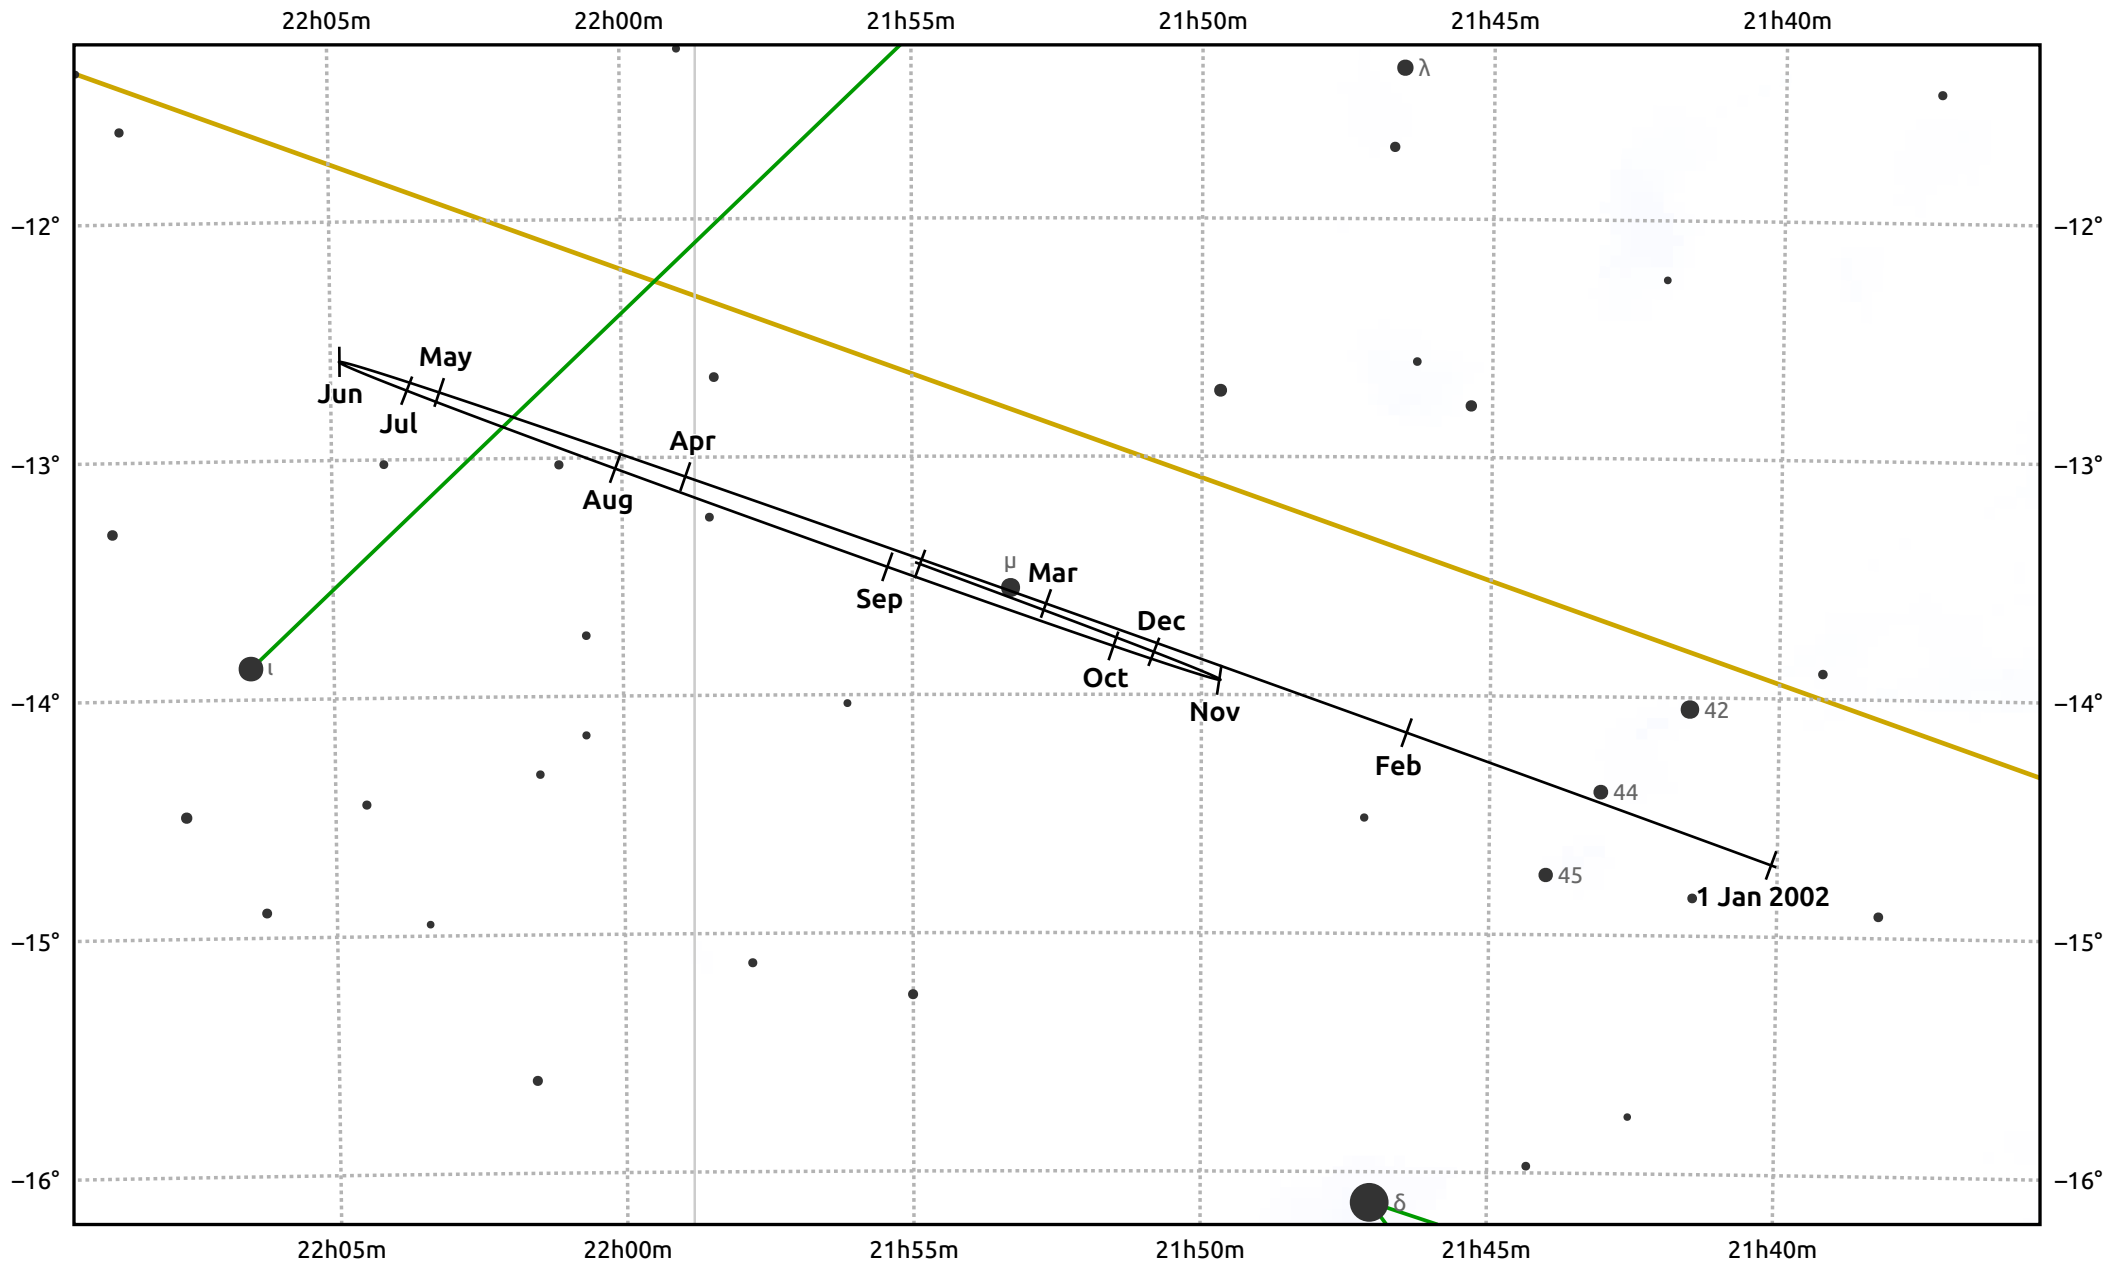

# The path of Uranus in 2002

© Dominic Ford 2011–2025. Date markers placed at midnight UTC. Downloaded from <https://in-the-sky.org>

Magnitude scale: ● 8.0   ● 7.0   ● 6.0   ● 5.0   ● 4.0   ● 3.0   ● 2.0

— Ecliptic Plane

● Galaxy   
 ■ Bright nebula   
 ● Open cluster   
 ● Globular cluster   
 + Planetary nebula

Date	Mag	Angular size
2002 Jan 1	5.9	3.4"
2002 Apr 1	5.9	3.4"
2002 Jul 1	5.8	3.6"
2002 Oct 1	5.8	3.7"
2003 Jan 1	5.9	3.4"