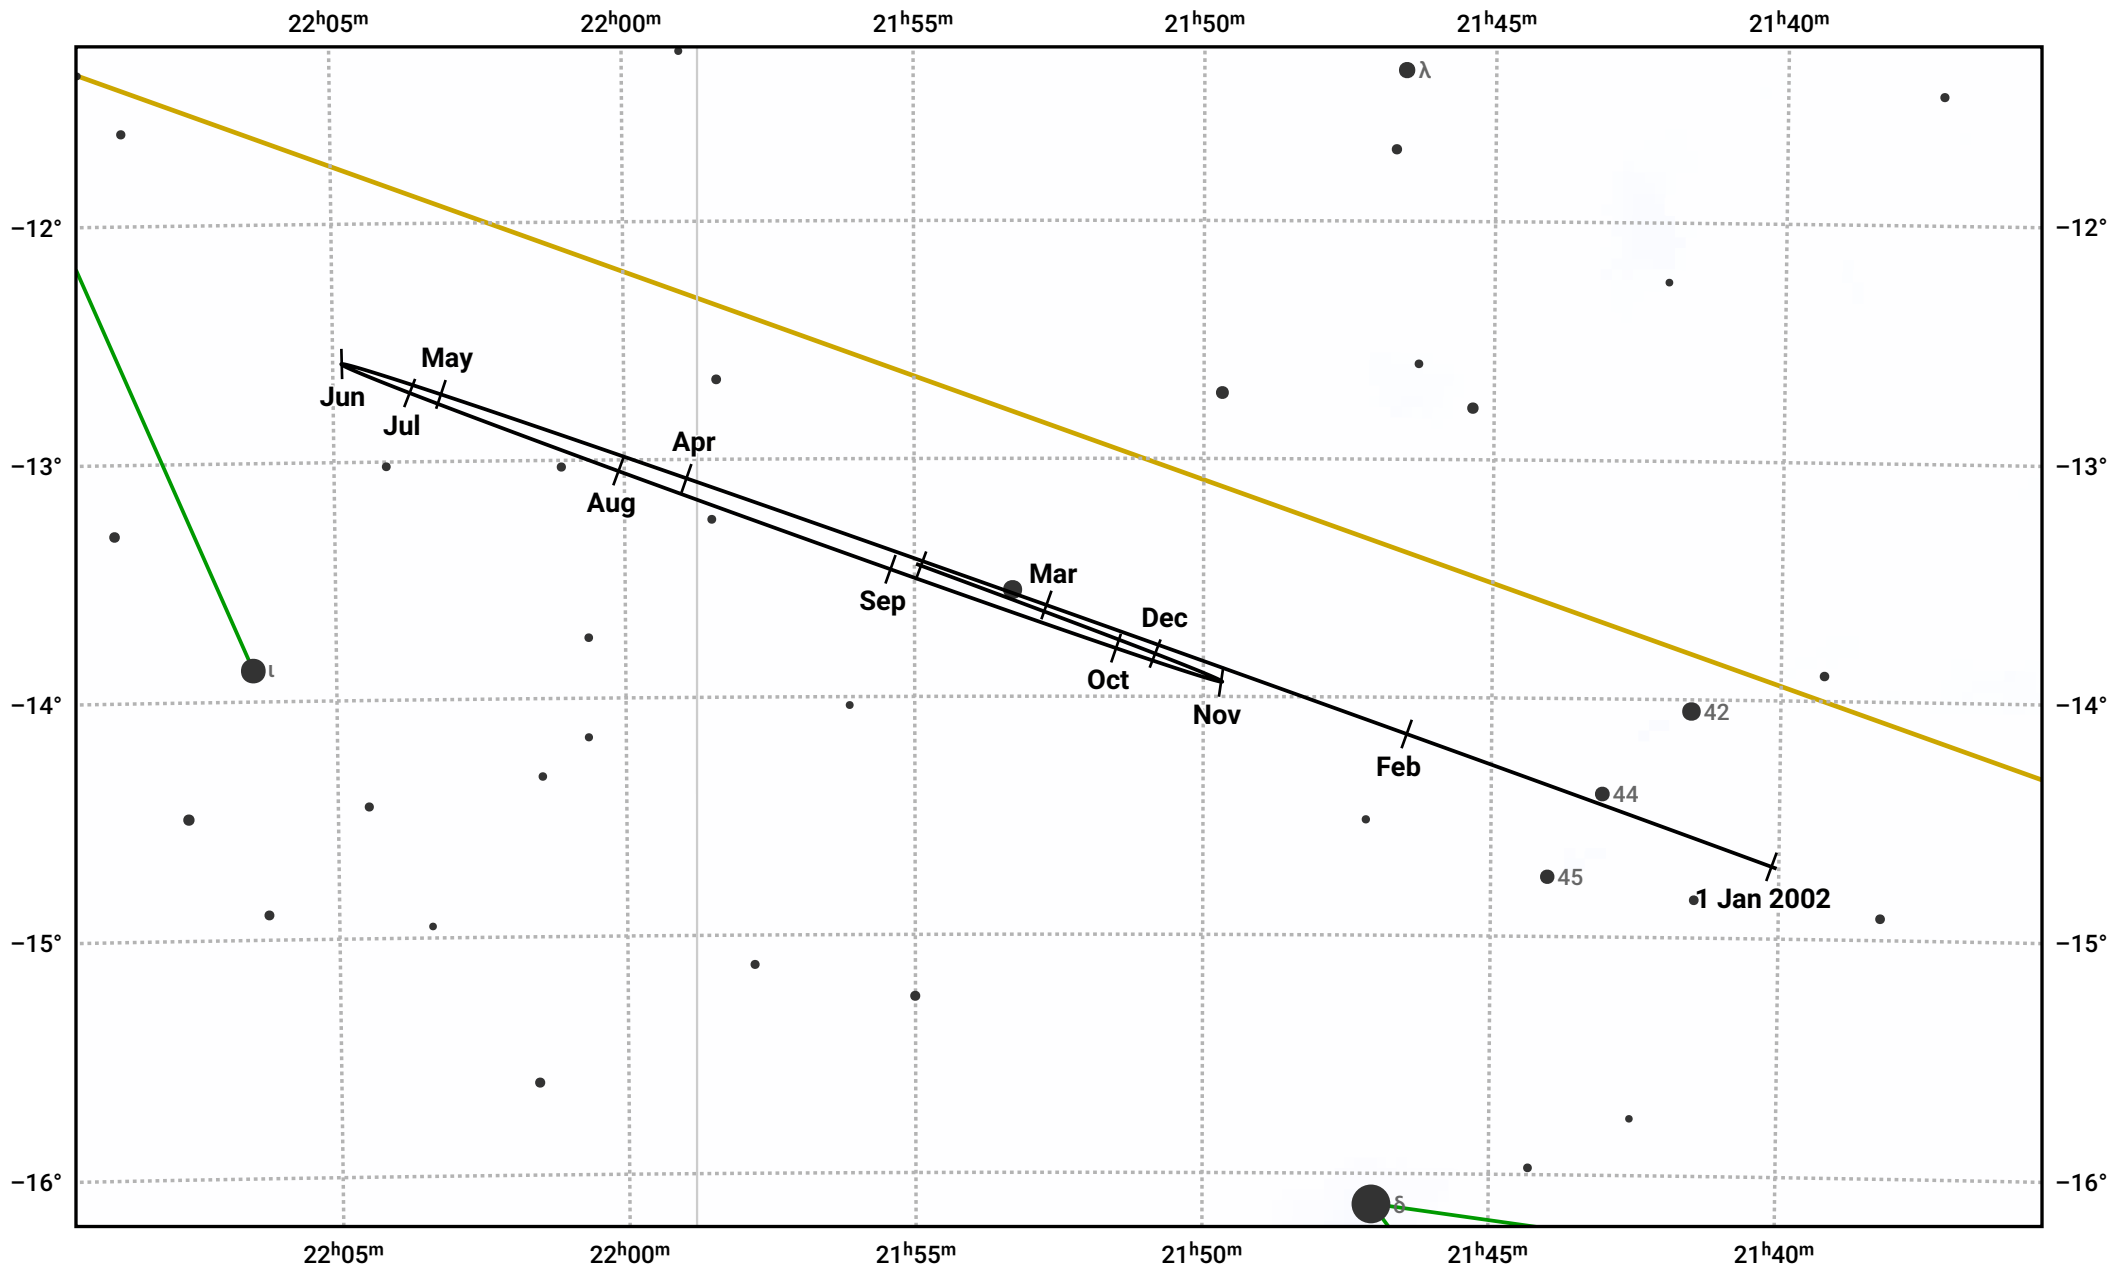

The path of Uranus in 2002

© Dominic Ford 2011–2023. Date markers placed at midnight UTC. Downloaded from <https://in-the-sky.org>

Magnitude scale: • 8.0 • 7.0 • 6.0 • 5.0 • 4.0 • 3.0 • 2.0

— Ecliptic Plane

Galaxy Bright nebula Open cluster Globular cluster

Date	Mag	Angular size
2002 Jan 1	5.9	3.4"
2002 Apr 1	5.9	3.4"
2002 Jul 1	5.8	3.6"
2002 Oct 1	5.8	3.7"
2003 Jan 1	5.9	3.4"