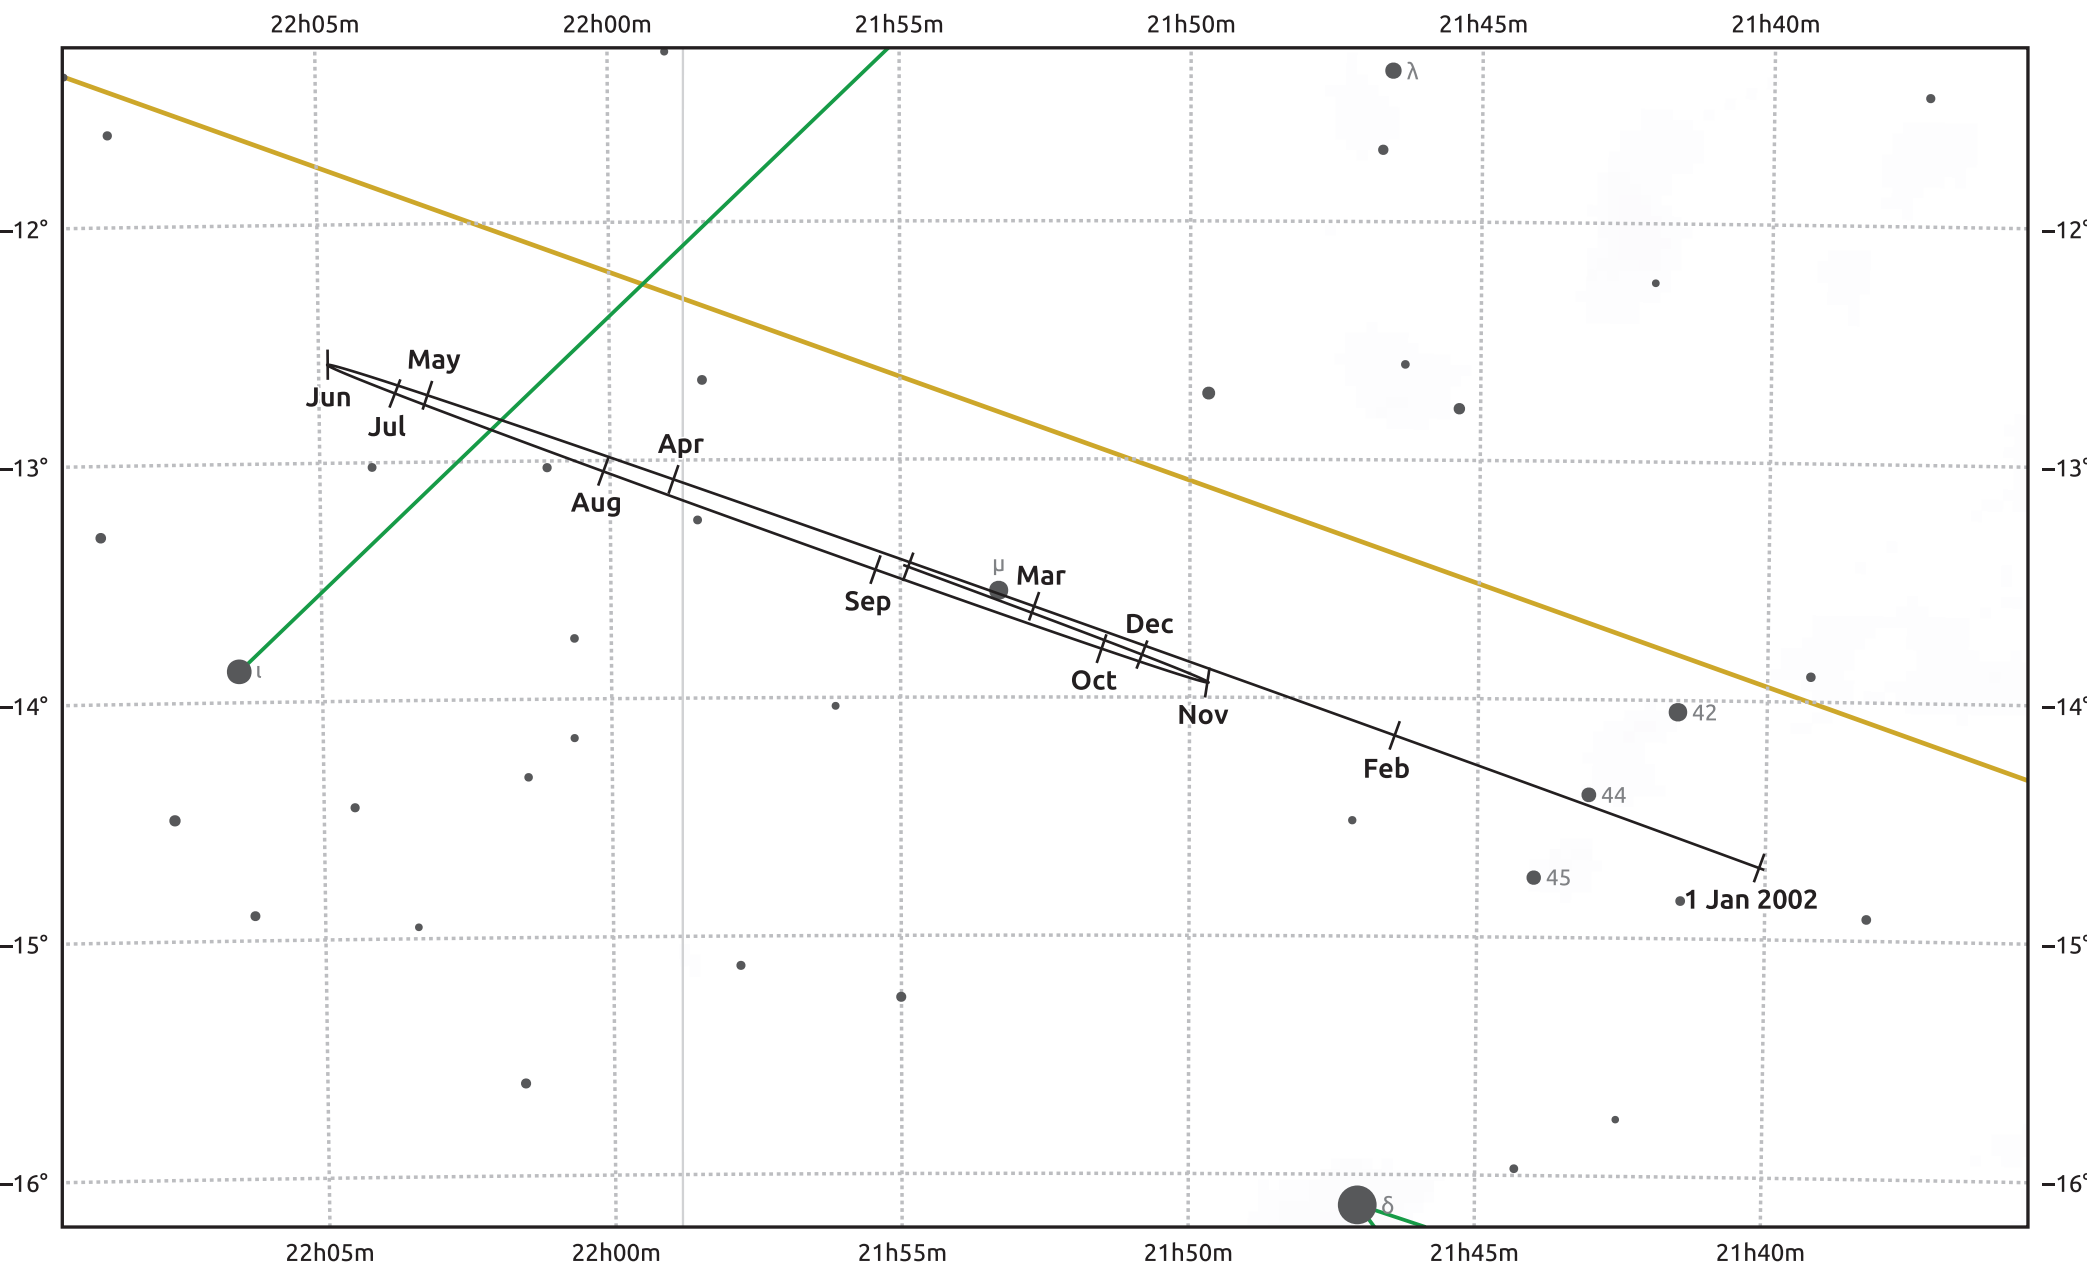

The path of Uranus in 2002

© Dominic Ford 2011–2025. Date markers placed at midnight UTC. Downloaded from <https://in-the-sky.org>

Magnitude scale: ● 8.0 ● 7.0 ● 6.0 ● 5.0 ● 4.0 ● 3.0 ● 2.0

— Ecliptic Plane

- Galaxy
- Bright nebula
- Open cluster
- Globular cluster
- Planetary nebula

Date	Mag	Angular size
2002 Jan 1	5.9	3.4"
2002 Apr 1	5.9	3.4"
2002 Jul 1	5.8	3.6"
2002 Oct 1	5.8	3.7"
2003 Jan 1	5.9	3.4"