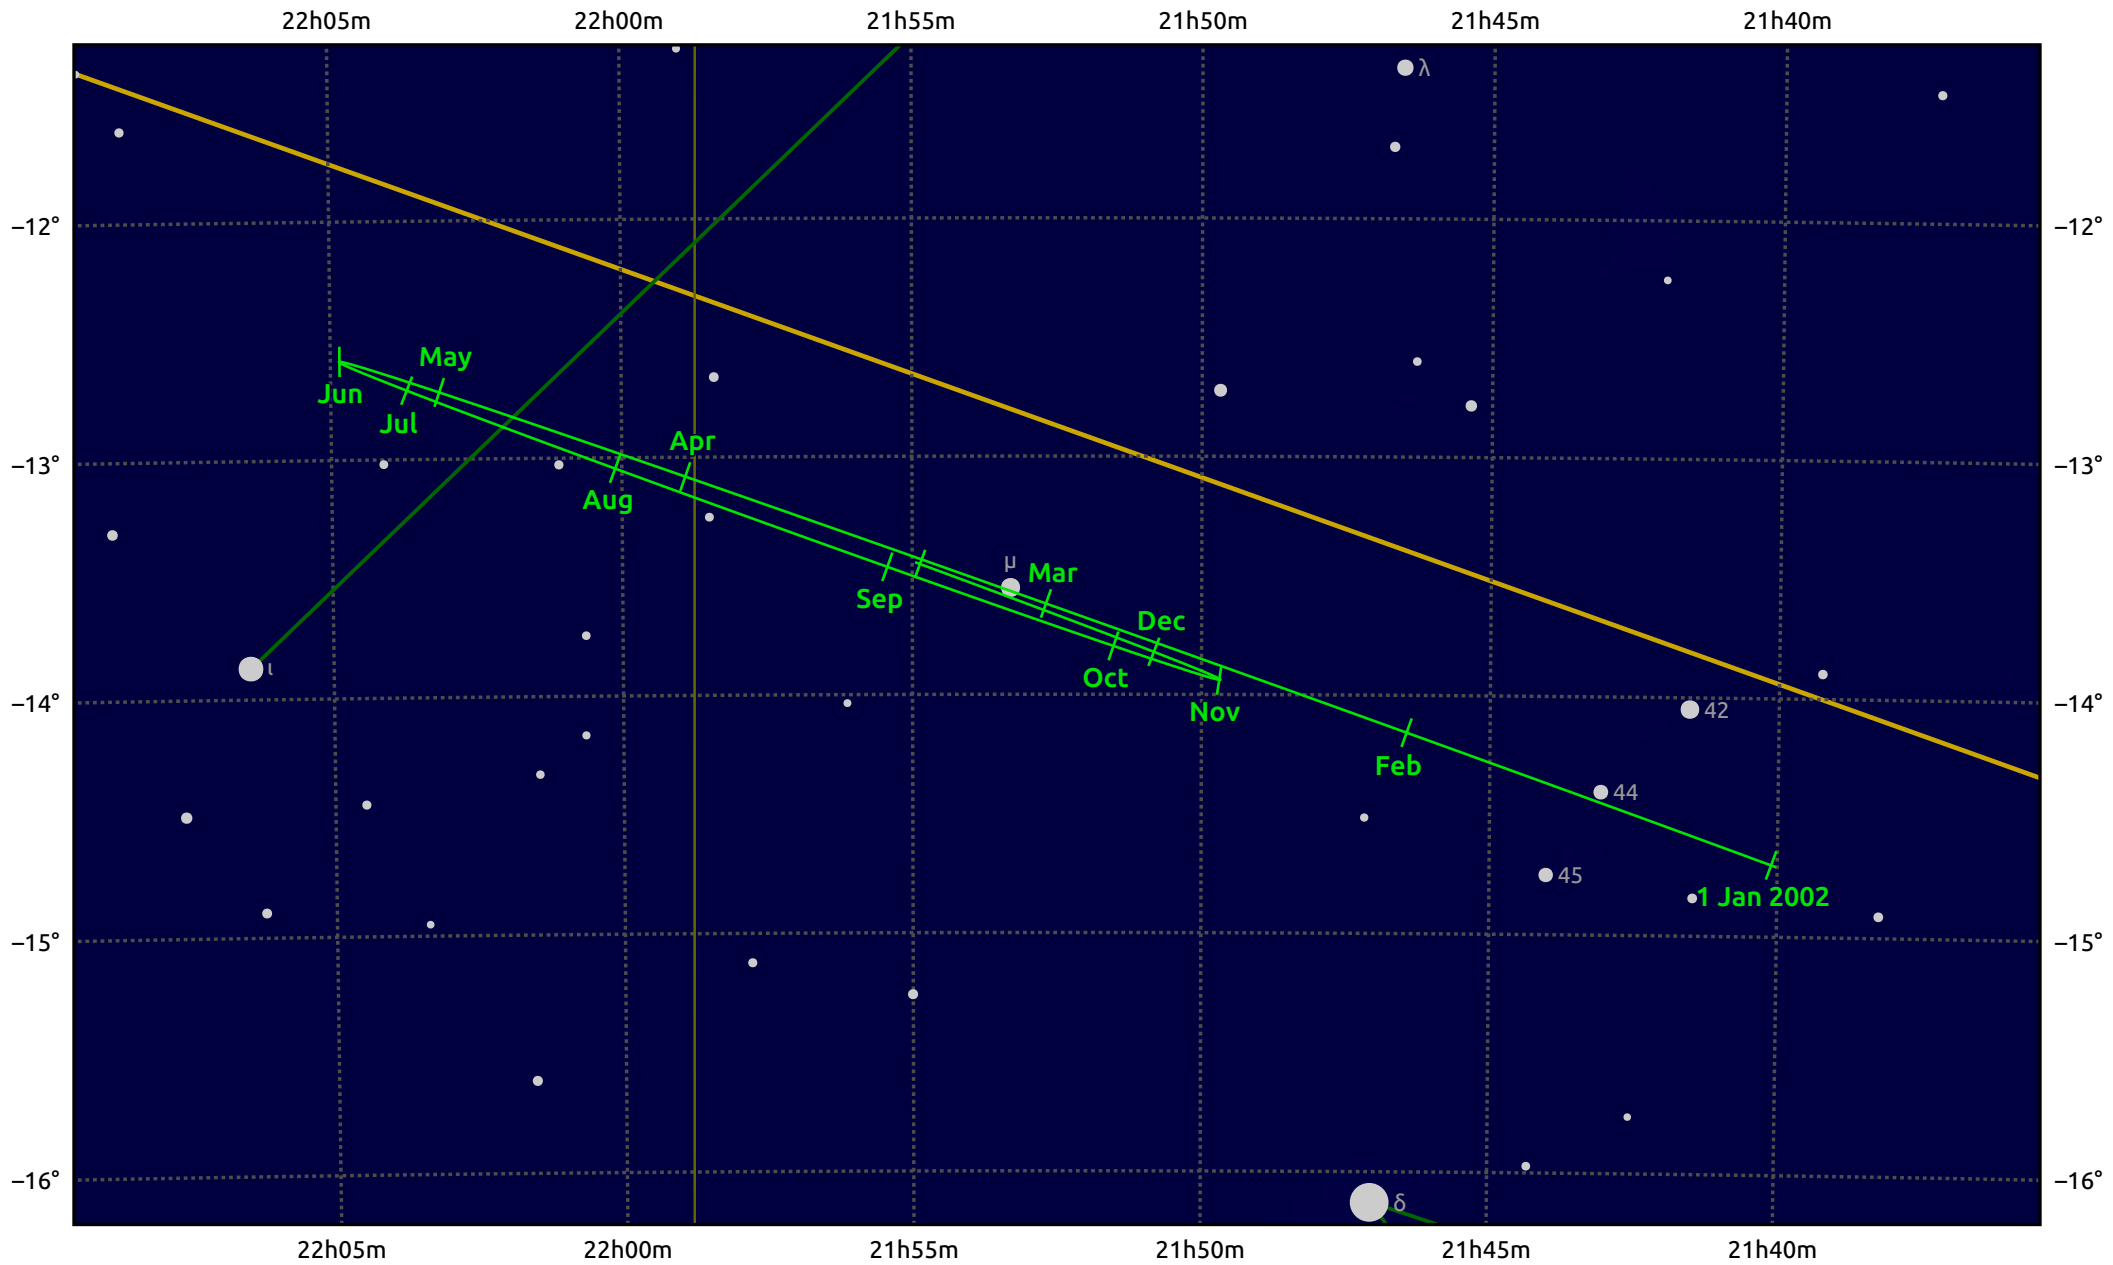

The path of Uranus in 2002

© Dominic Ford 2011–2025. Date markers placed at midnight UTC. Downloaded from <https://in-the-sky.org>

Magnitude scale: • 8.0 • 7.0 • 6.0 • 5.0 • 4.0 • 3.0 • 2.0

— Ecliptic Plane

● Galaxy
 ■ Bright nebula
 ● Open cluster
 ⊕ Globular cluster
 ◆ Planetary nebula

Date	Mag	Angular size
2002 Jan 1	5.9	3.4"
2002 Apr 1	5.9	3.4"
2002 Jul 1	5.8	3.6"
2002 Oct 1	5.8	3.7"
2003 Jan 1	5.9	3.4"