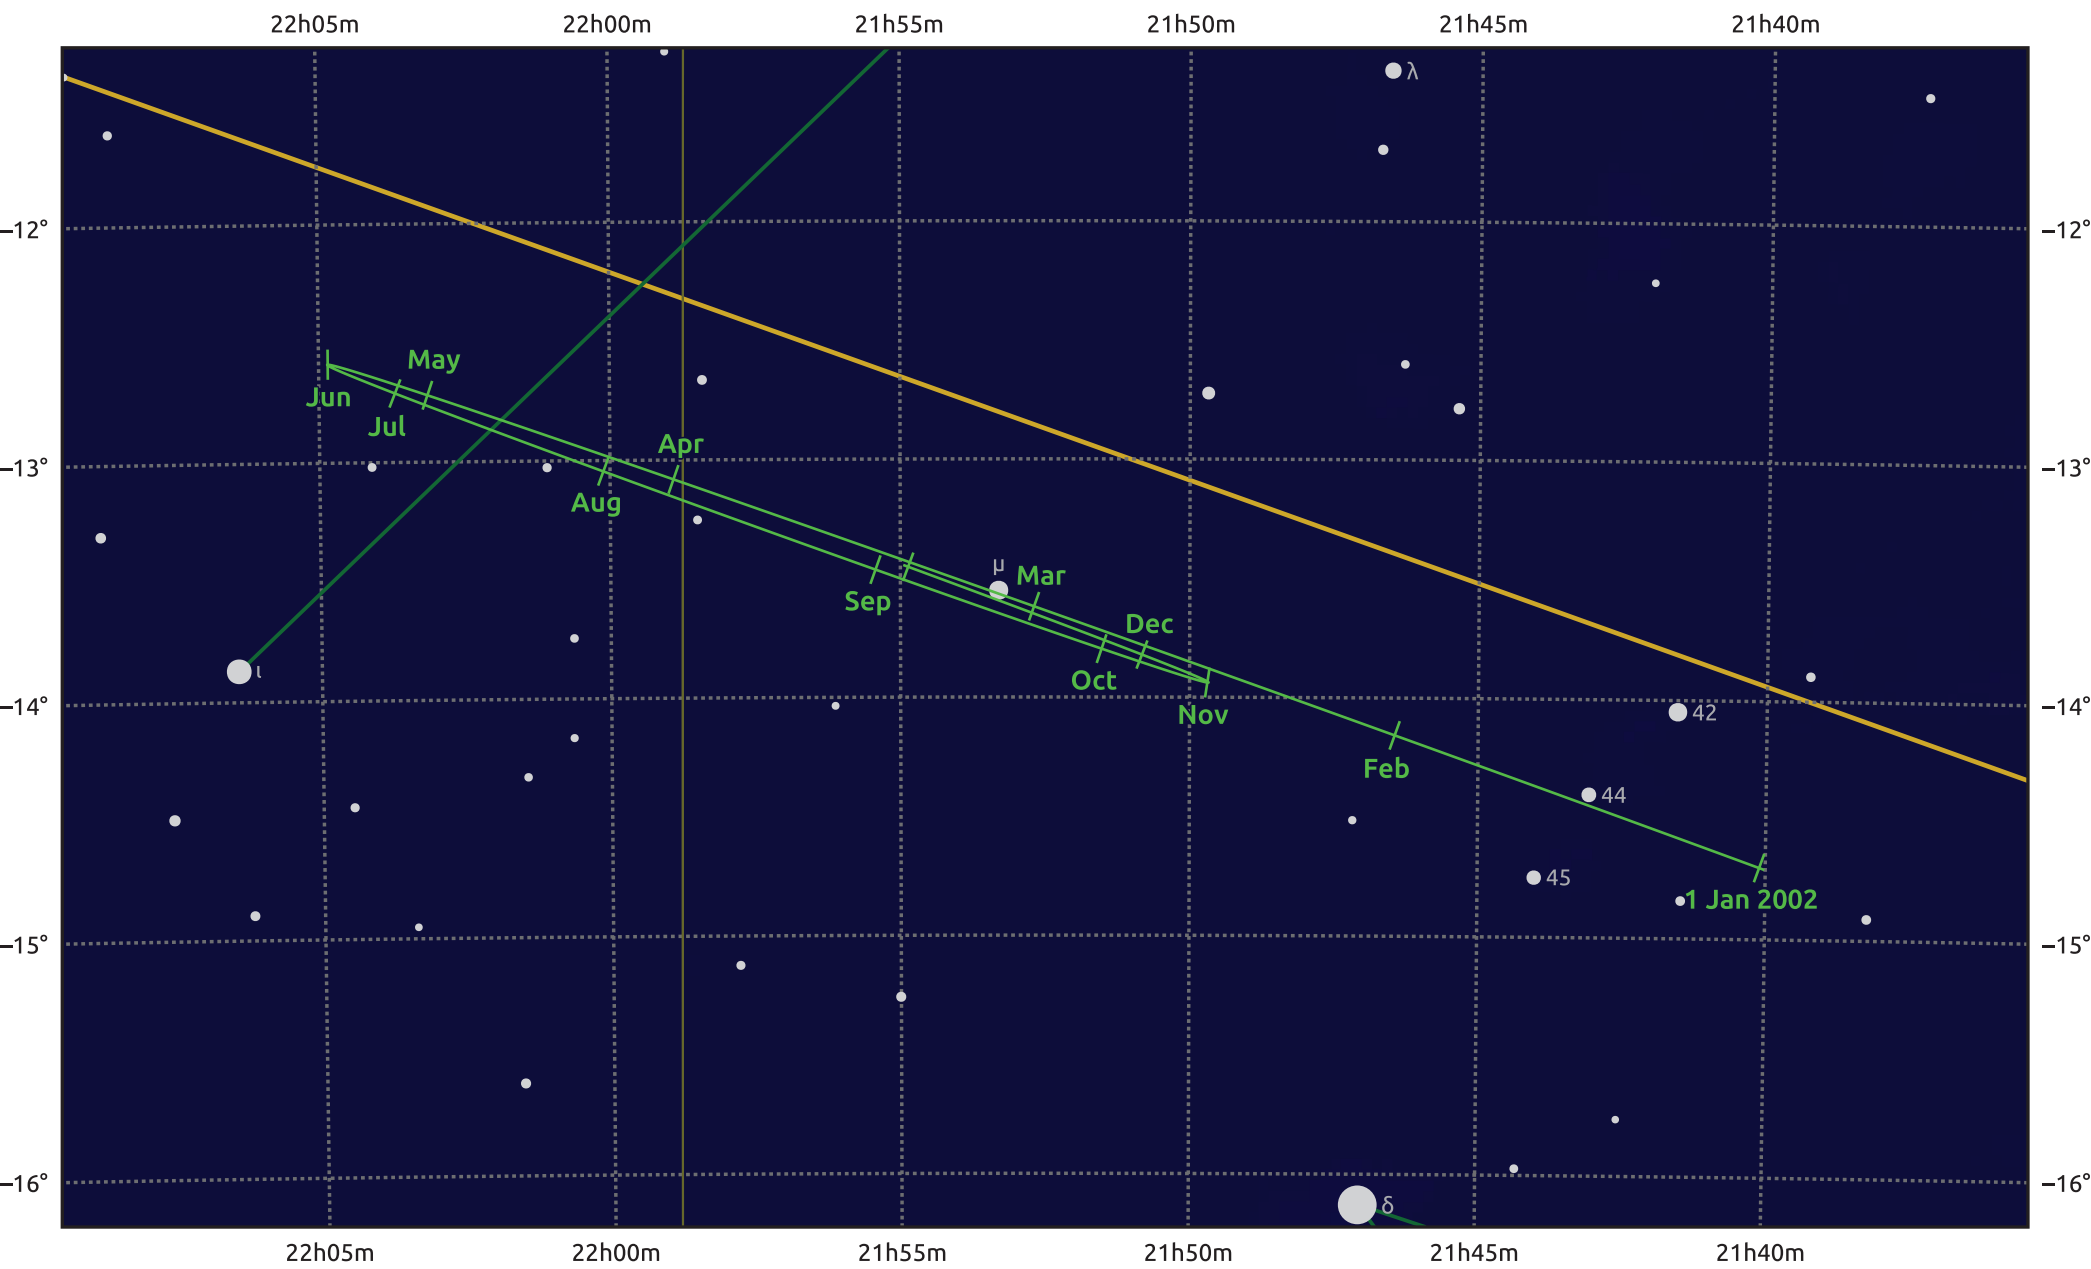

# The path of Uranus in 2002

© Dominic Ford 2011–2025. Date markers placed at midnight UTC. Downloaded from <https://in-the-sky.org>

Magnitude scale: ● 8.0 ● 7.0 ● 6.0 ● 5.0 ● 4.0 ● 3.0 ● 2.0

— Ecliptic Plane

- Galaxy
- Bright nebula
- Open cluster
- Globular cluster
- ◆ Planetary nebula

Date	Mag	Angular size
2002 Jan 1	5.9	3.4"
2002 Apr 1	5.9	3.4"
2002 Jul 1	5.8	3.6"
2002 Oct 1	5.8	3.7"
2003 Jan 1	5.9	3.4"