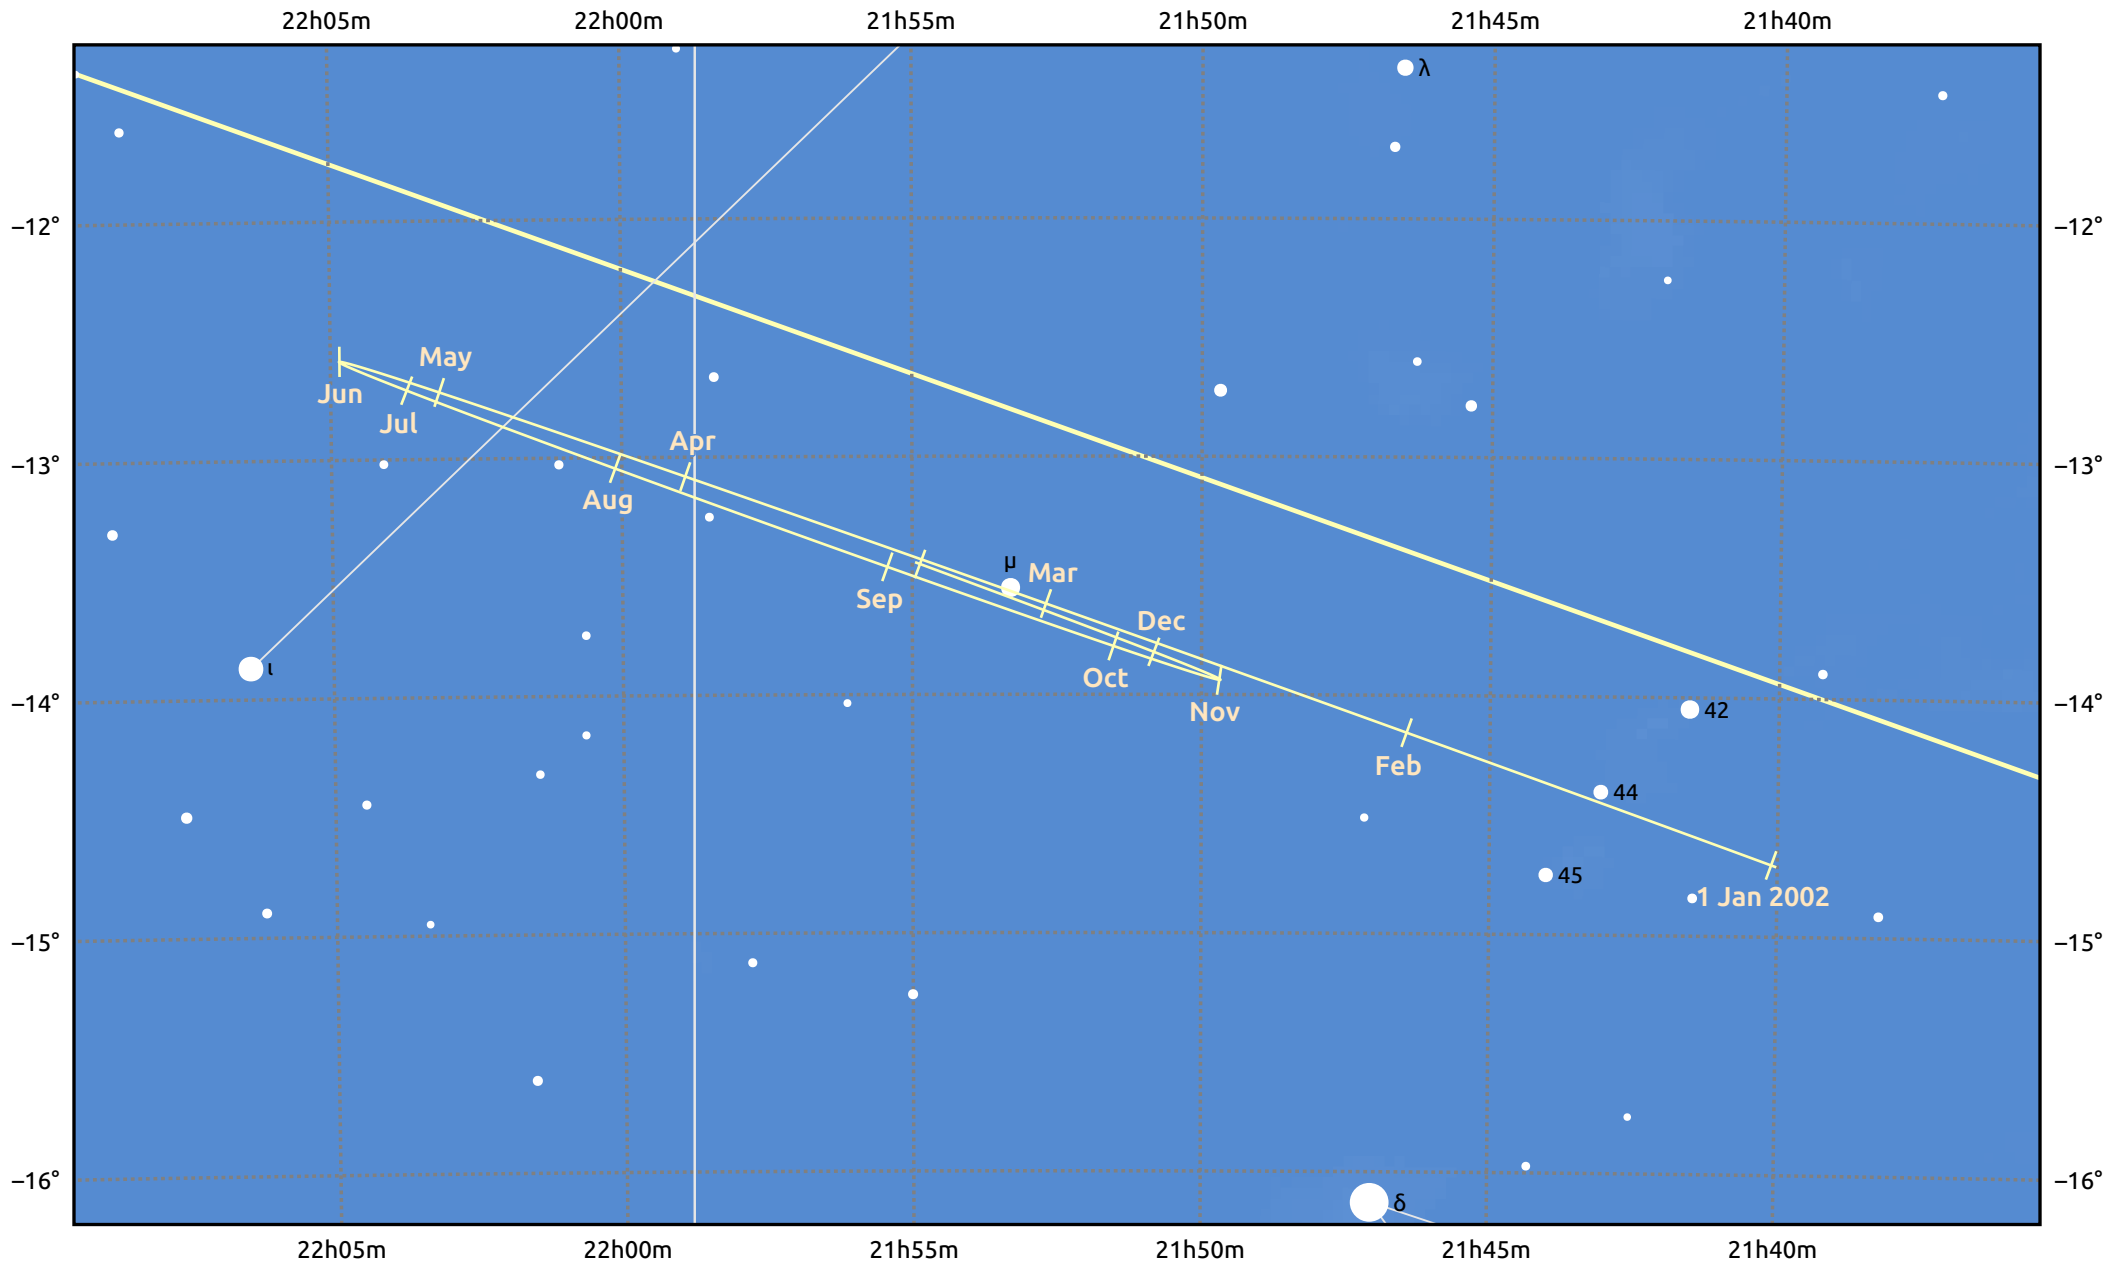

The path of Uranus in 2002

© Dominic Ford 2011–2025. Date markers placed at midnight UTC. Downloaded from <https://in-the-sky.org>

Magnitude scale: • 8.0 • 7.0 • 6.0 • 5.0 • 4.0 • 3.0 • 2.0

— Ecliptic Plane

Galaxy Bright nebula Open cluster Globular cluster Planetary nebula

Date	Mag	Angular size
2002 Jan 1	5.9	3.4"
2002 Apr 1	5.9	3.4"
2002 Jul 1	5.8	3.6"
2002 Oct 1	5.8	3.7"
2003 Jan 1	5.9	3.4"