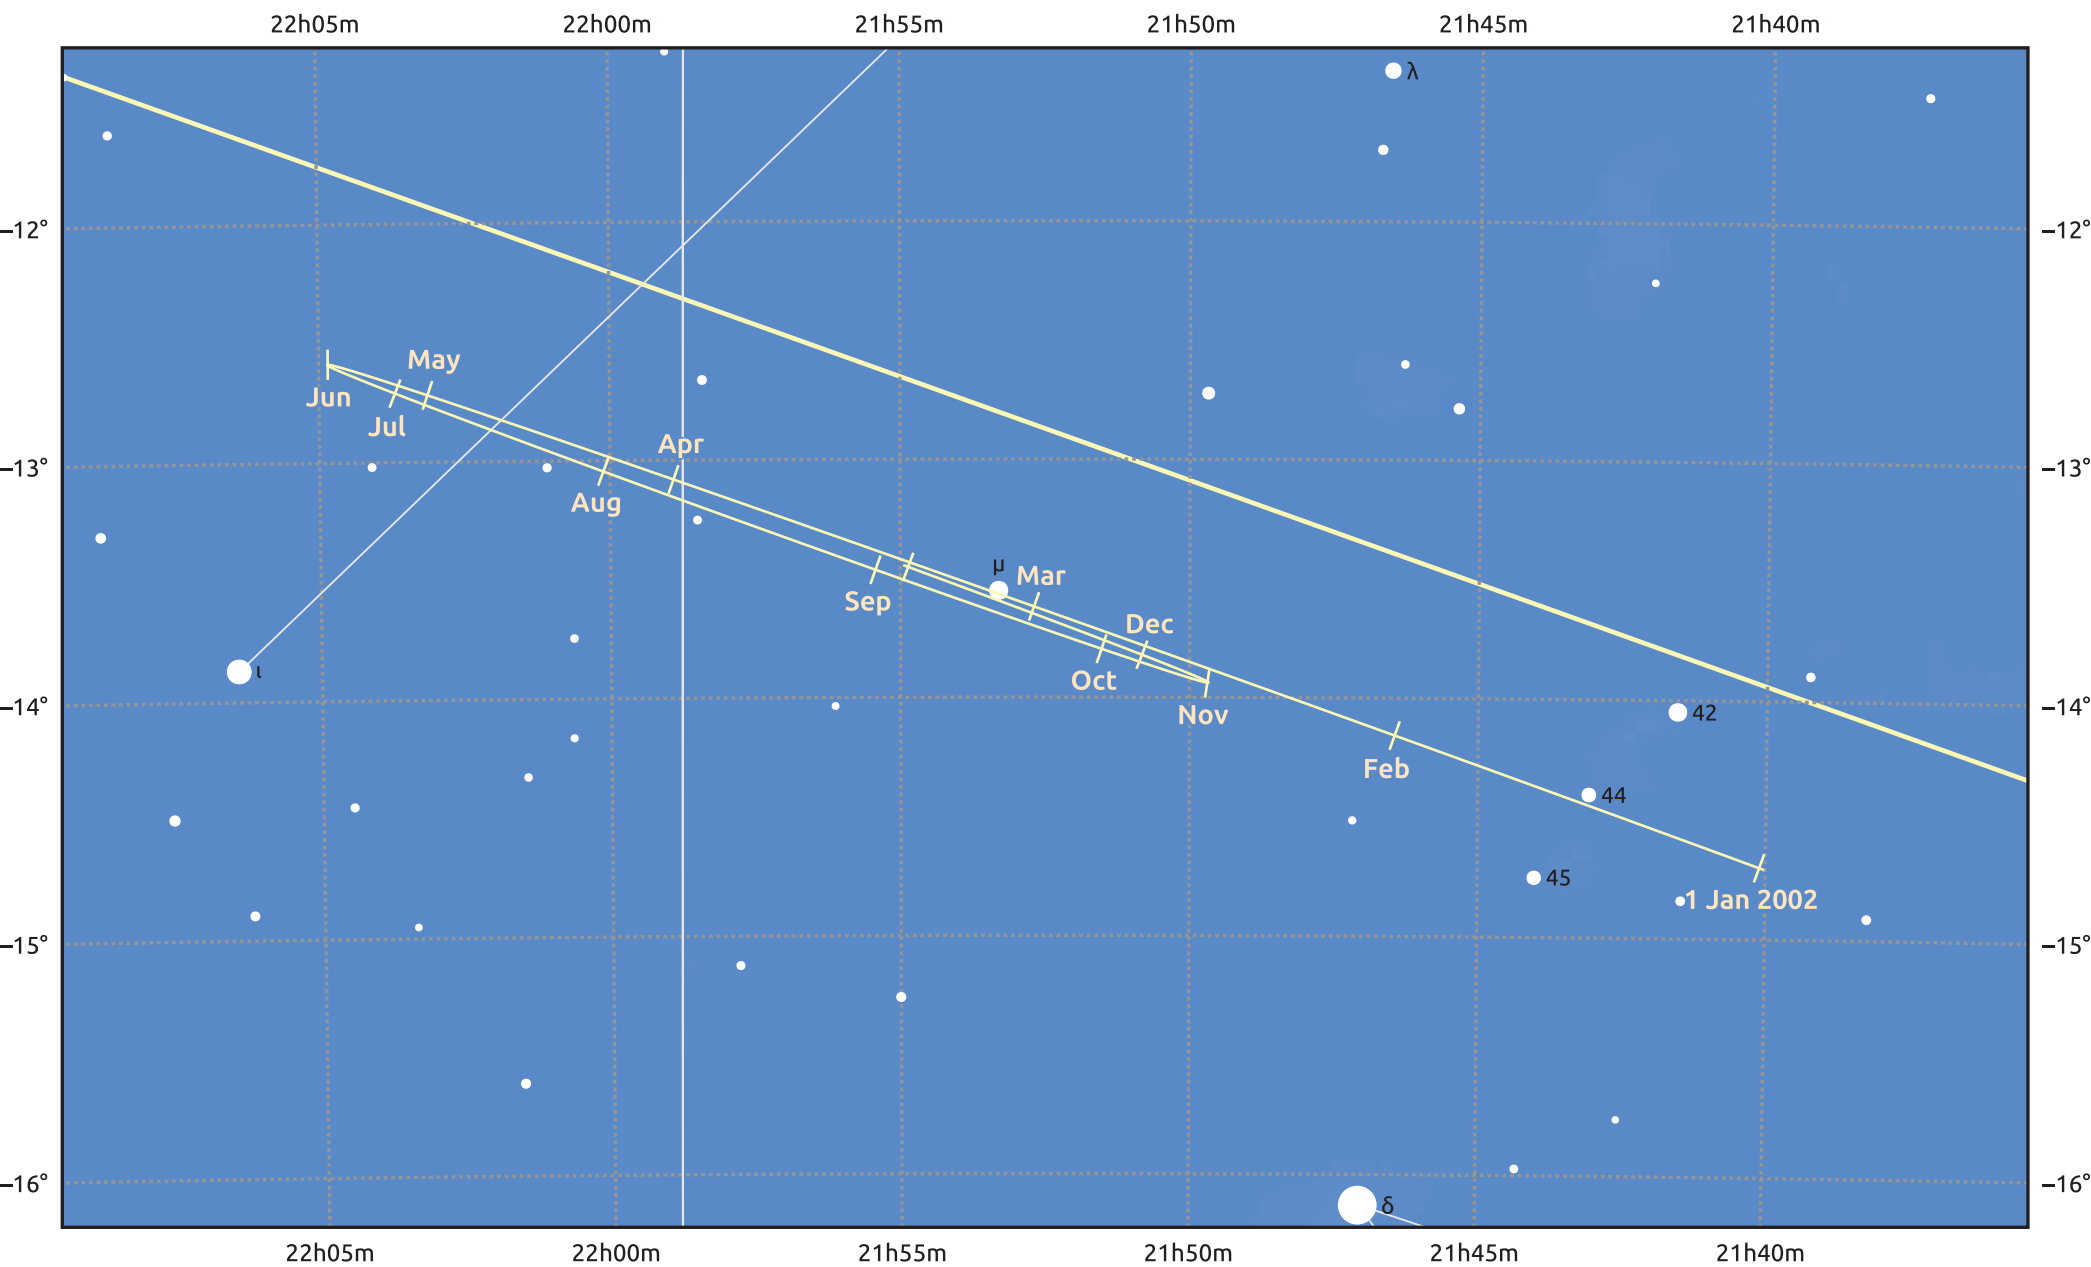

The path of Uranus in 2002

© Dominic Ford 2011–2025. Date markers placed at midnight UTC. Downloaded from <https://in-the-sky.org>

Magnitude scale: ● 8.0 ● 7.0 ● 6.0 ● 5.0 ● 4.0 ● 3.0 ● 2.0

— Ecliptic Plane

Galaxy Bright nebula Open cluster Globular cluster Planetary nebula

Date	Mag	Angular size
2002 Jan 1	5.9	3.4"
2002 Apr 1	5.9	3.4"
2002 Jul 1	5.8	3.6"
2002 Oct 1	5.8	3.7"
2003 Jan 1	5.9	3.4"