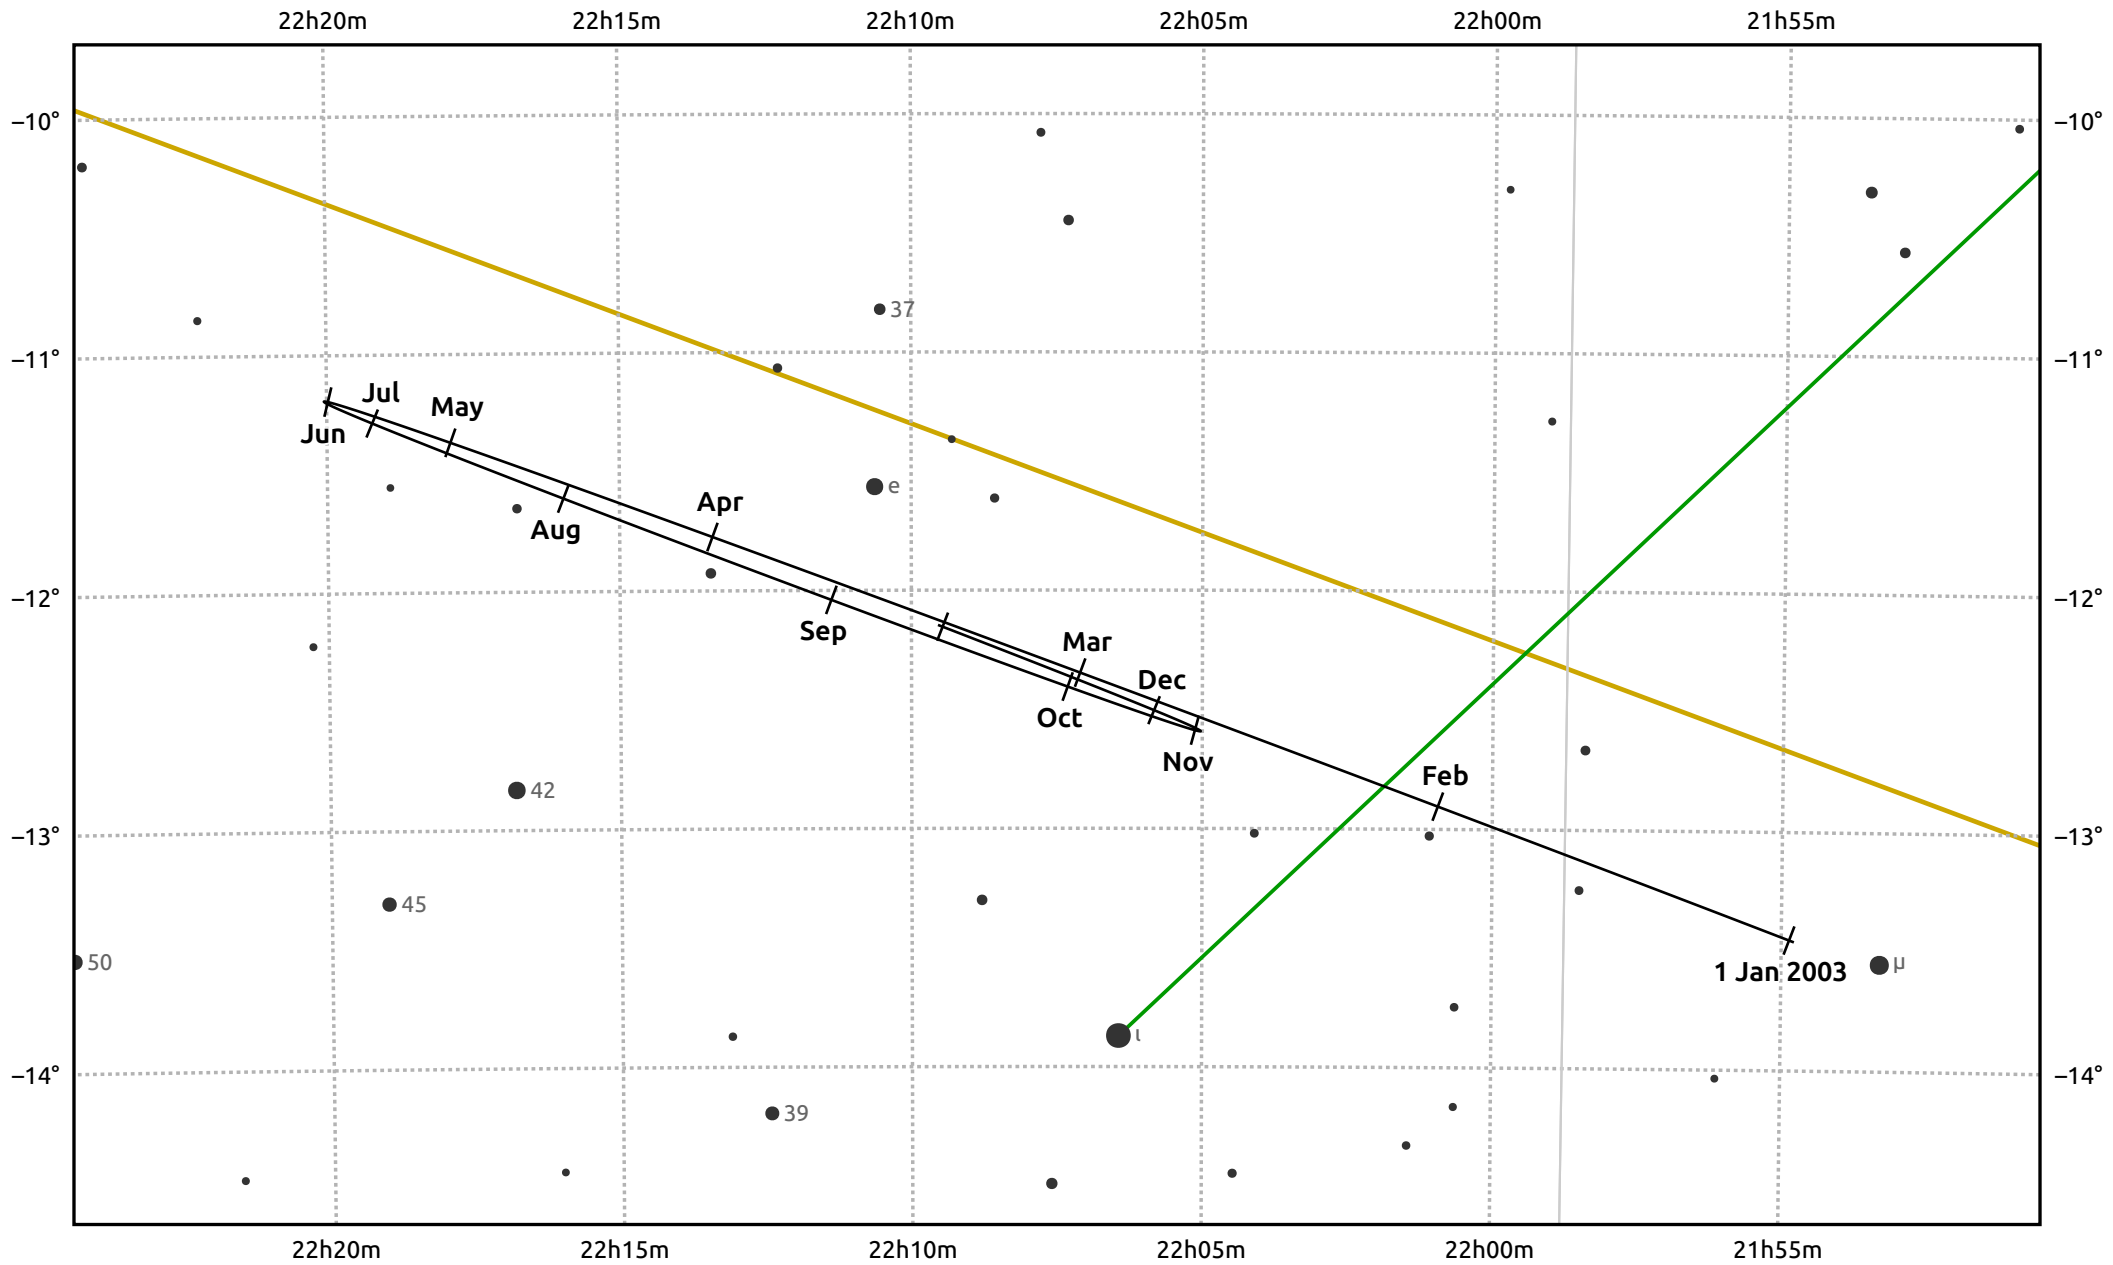

The path of Uranus in 2003

© Dominic Ford 2011–2025. Date markers placed at midnight UTC. Downloaded from <https://in-the-sky.org>

Magnitude scale: • 8.0 • 7.0 • 6.0 • 5.0 ● 4.0

— Ecliptic Plane

● Galaxy ■ Bright nebula ● Open cluster ⊕ Globular cluster ⊕ Planetary nebula

Date	Mag	Angular size
2003 Jan 1	5.9	3.4"
2003 Apr 1	5.9	3.4"
2003 Jul 1	5.8	3.6"
2003 Oct 1	5.8	3.7"
2004 Jan 1	5.9	3.4"