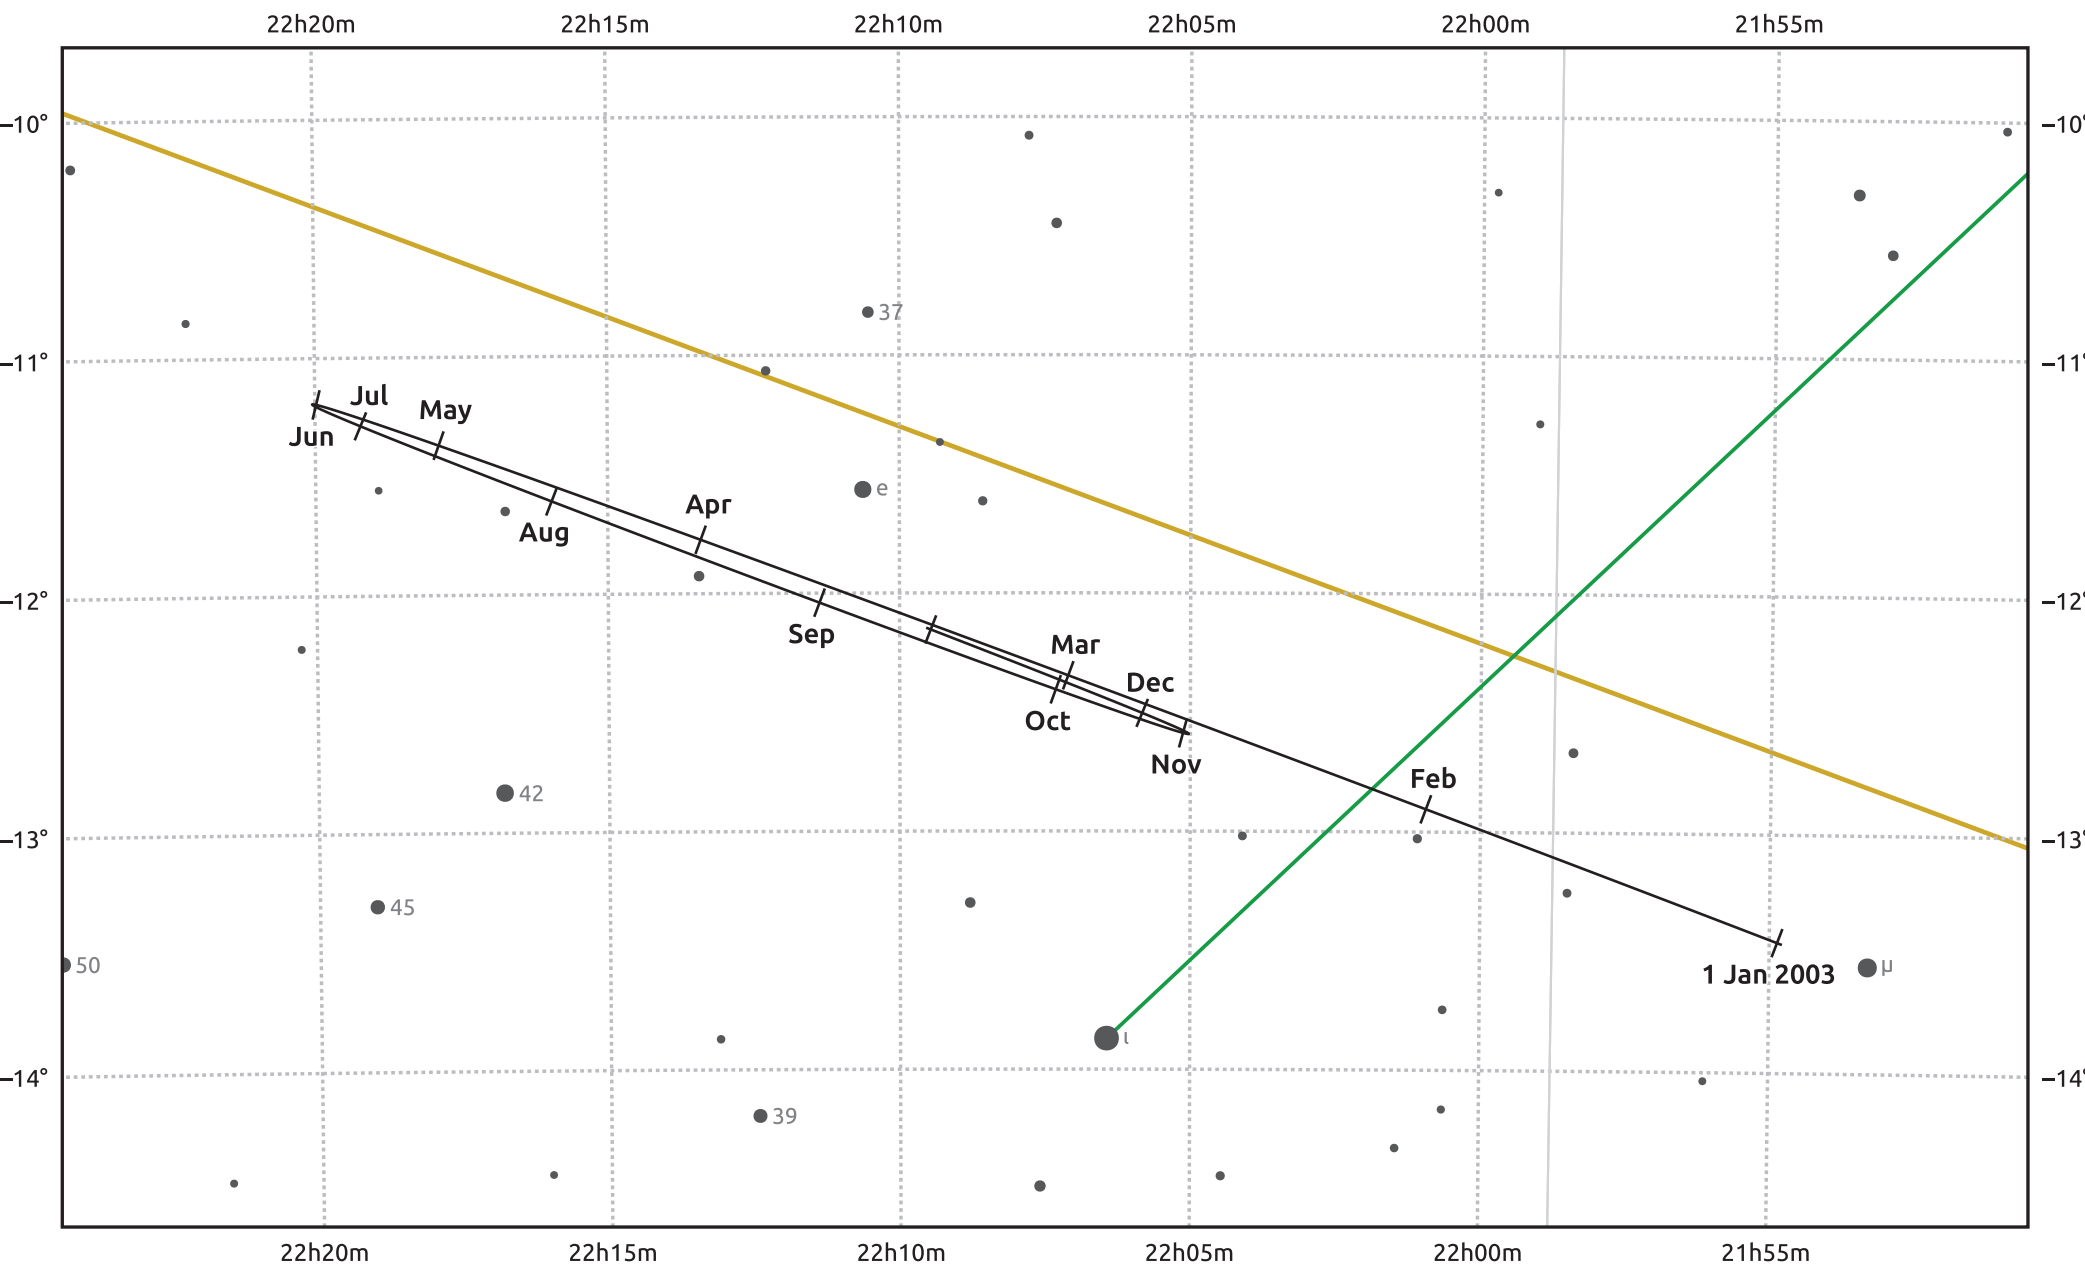

The path of Uranus in 2003

© Dominic Ford 2011–2025. Date markers placed at midnight UTC. Downloaded from <https://in-the-sky.org>

Magnitude scale: • 8.0 • 7.0 • 6.0 ● 5.0 ● 4.0

— Ecliptic Plane

● Galaxy
 ■ Bright nebula
 ● Open cluster
 ⊕ Globular cluster
 + Planetary nebula

Date	Mag	Angular size
2003 Jan 1	5.9	3.4"
2003 Apr 1	5.9	3.4"
2003 Jul 1	5.8	3.6"
2003 Oct 1	5.8	3.7"
2004 Jan 1	5.9	3.4"