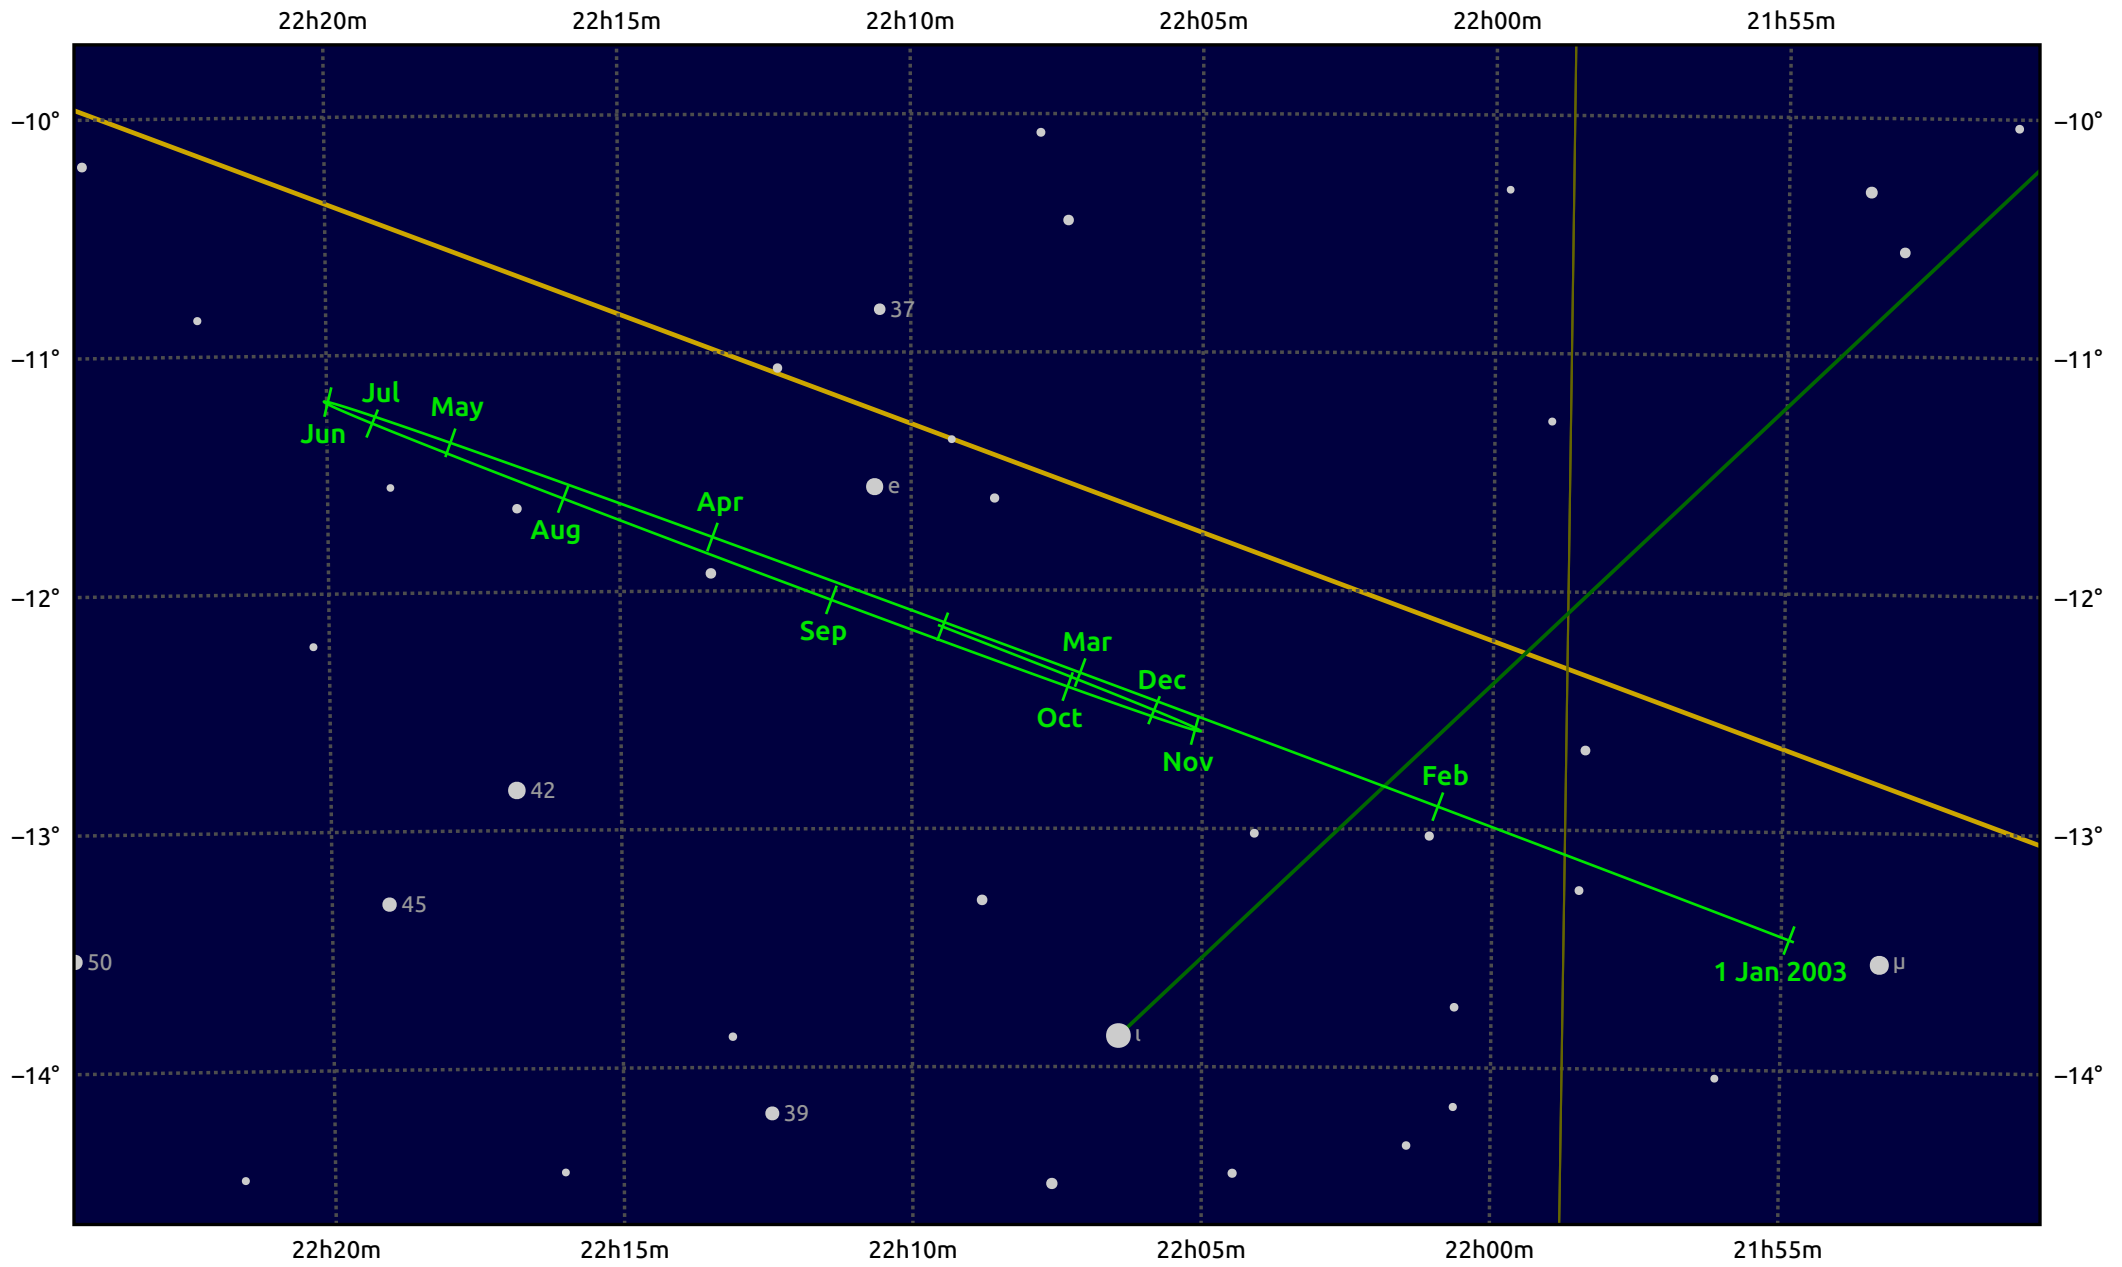

The path of Uranus in 2003

© Dominic Ford 2011–2025. Date markers placed at midnight UTC. Downloaded from <https://in-the-sky.org>

Magnitude scale: • 8.0 • 7.0 • 6.0 • 5.0 ● 4.0

— Ecliptic Plane

- Galaxy
- Bright nebula
- Open cluster
- Globular cluster
- Planetary nebula

Date	Mag	Angular size
2003 Jan 1	5.9	3.4"
2003 Apr 1	5.9	3.4"
2003 Jul 1	5.8	3.6"
2003 Oct 1	5.8	3.7"
2004 Jan 1	5.9	3.4"