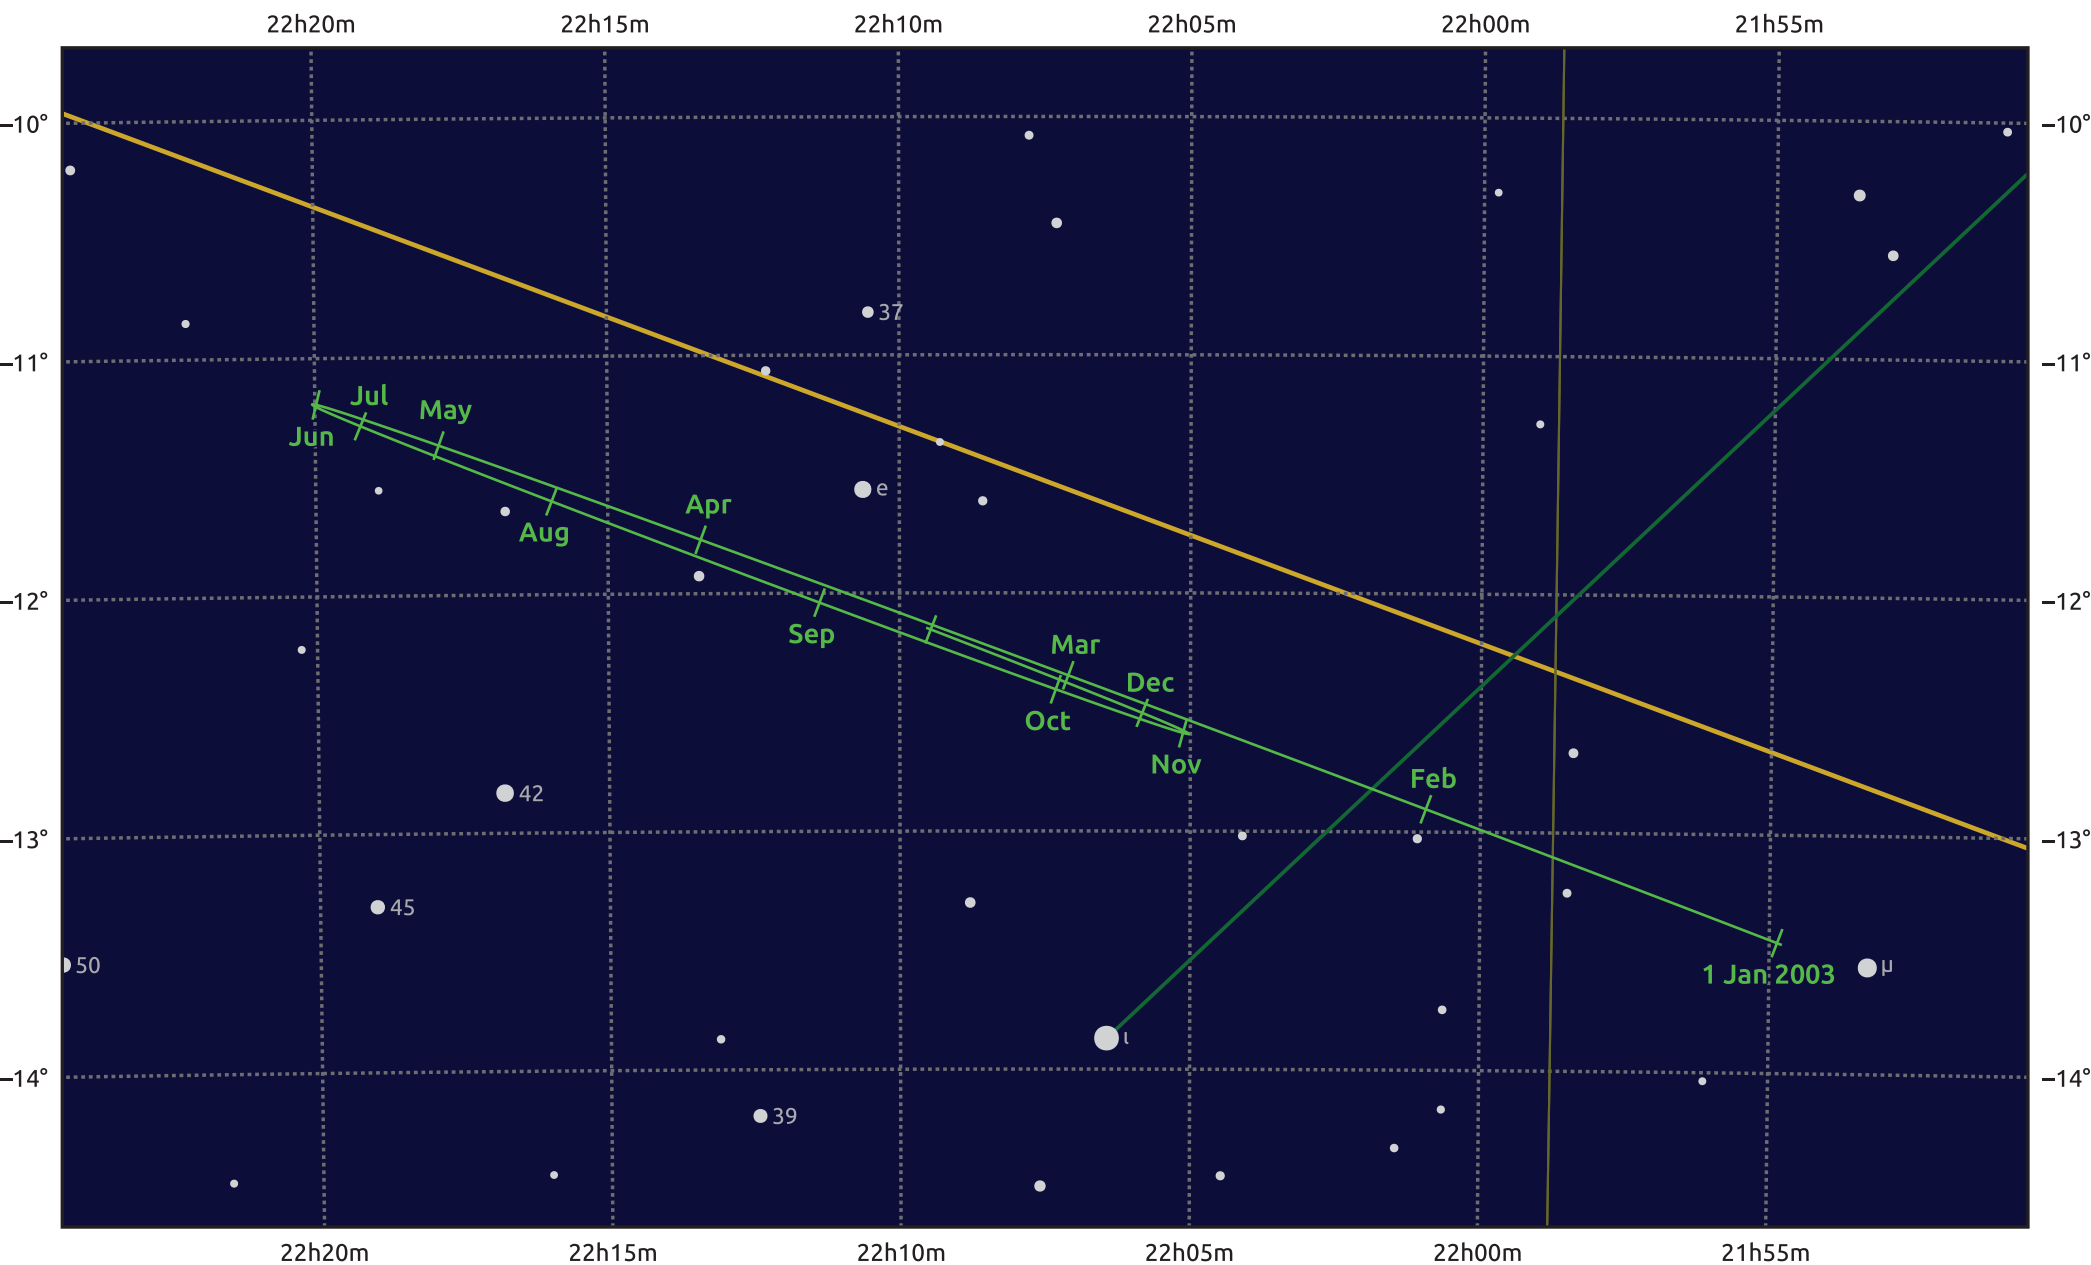

The path of Uranus in 2003

© Dominic Ford 2011–2025. Date markers placed at midnight UTC. Downloaded from <https://in-the-sky.org>

Magnitude scale: • 8.0 • 7.0 • 6.0 • 5.0 • 4.0

— Ecliptic Plane

- Galaxy
- Bright nebula
- Open cluster
- Globular cluster
- Planetary nebula

Date	Mag	Angular size
2003 Jan 1	5.9	3.4"
2003 Apr 1	5.9	3.4"
2003 Jul 1	5.8	3.6"
2003 Oct 1	5.8	3.7"
2004 Jan 1	5.9	3.4"