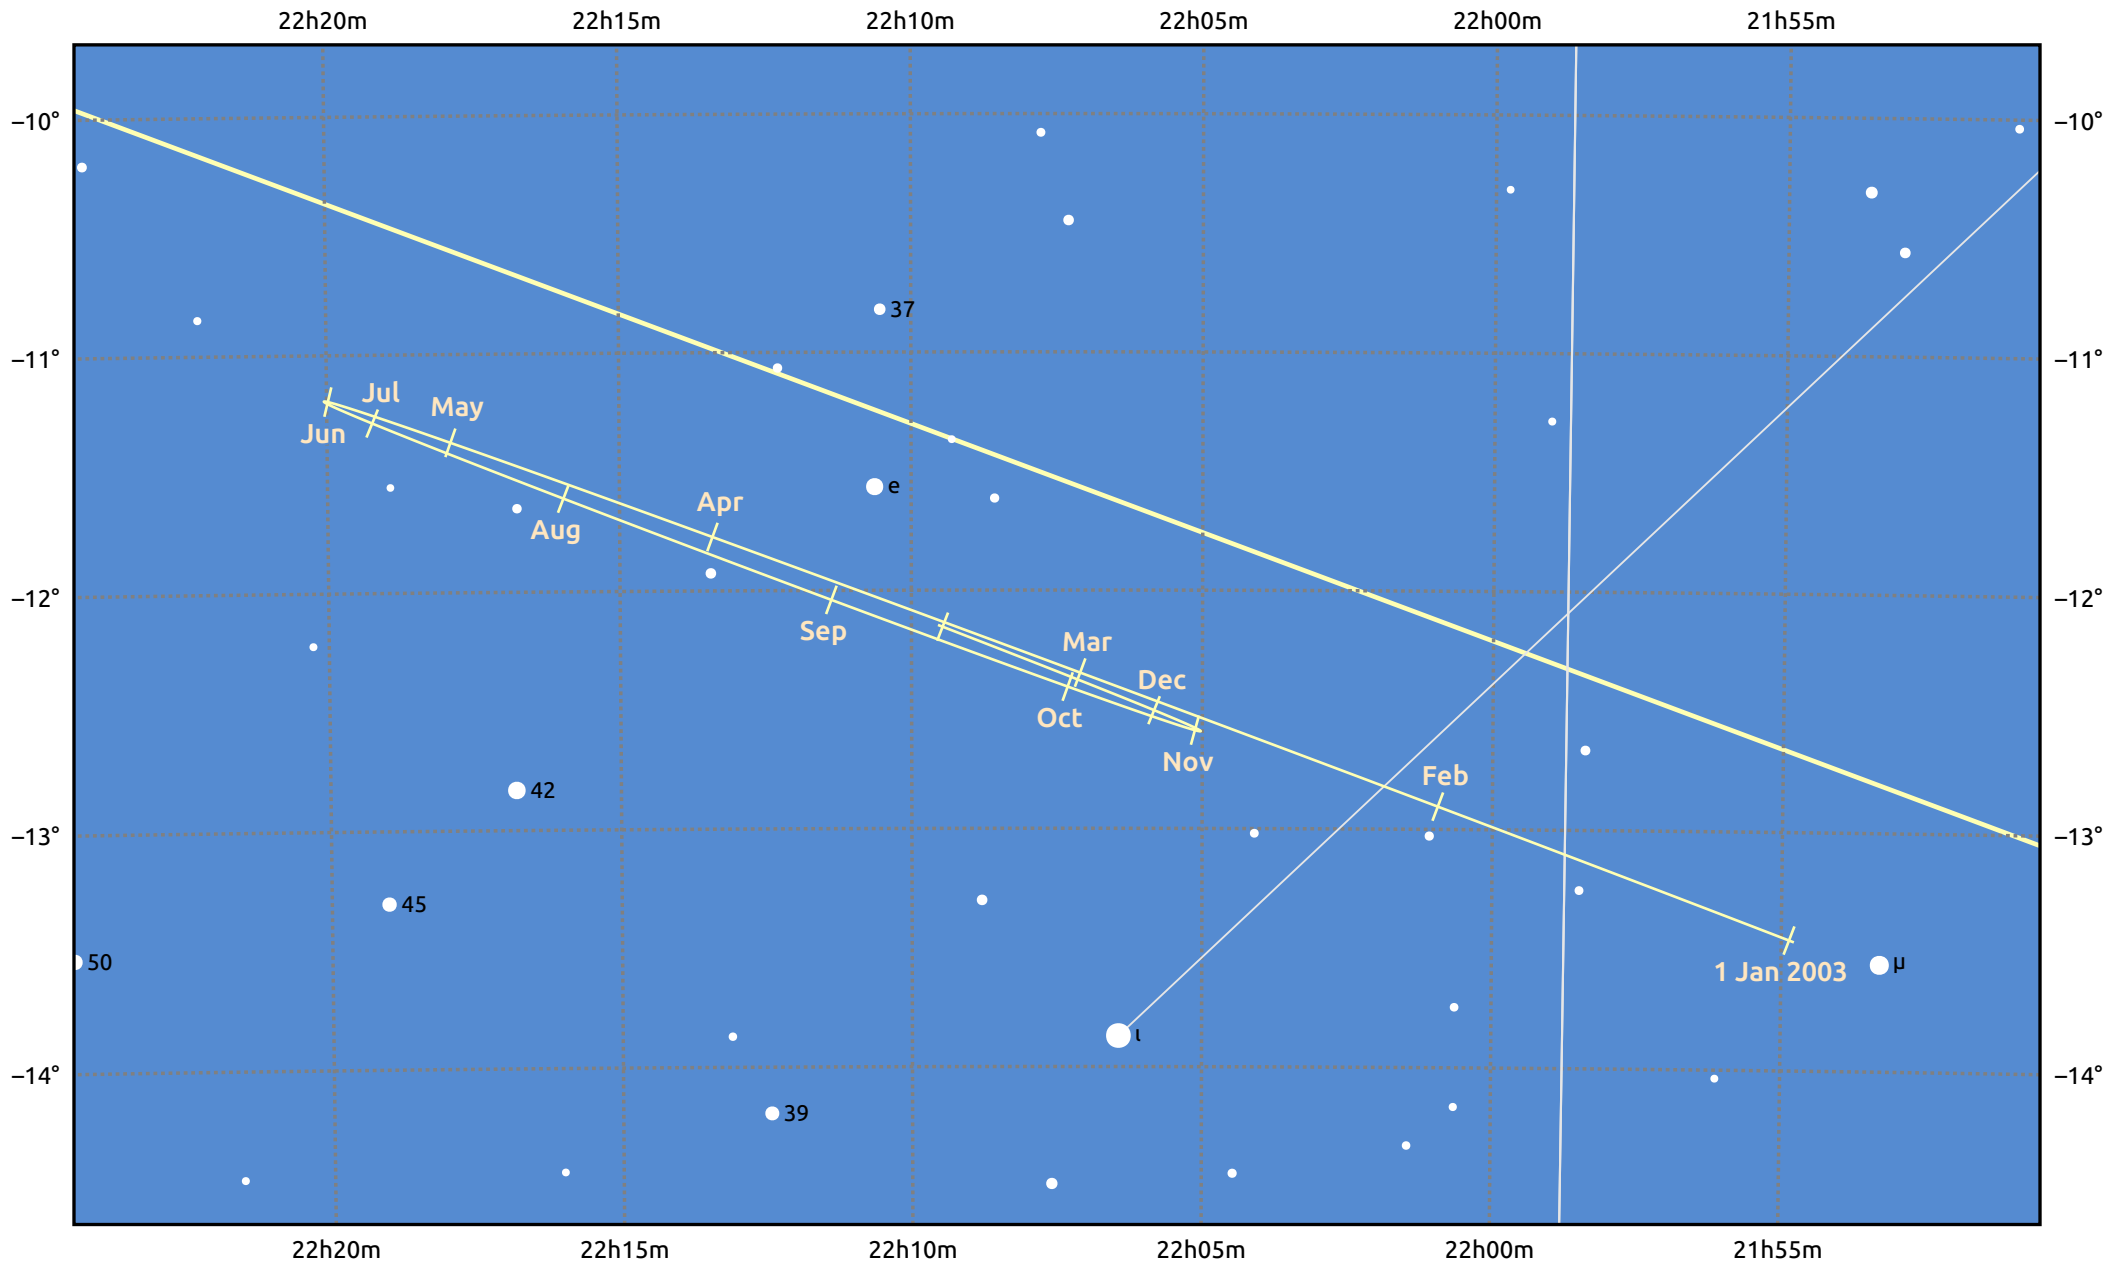

The path of Uranus in 2003

© Dominic Ford 2011–2025. Date markers placed at midnight UTC. Downloaded from <https://in-the-sky.org>

Magnitude scale: • 8.0 • 7.0 • 6.0 • 5.0 ● 4.0

— Ecliptic Plane

Galaxy Bright nebula Open cluster Globular cluster Planetary nebula

Date	Mag	Angular size
2003 Jan 1	5.9	3.4"
2003 Apr 1	5.9	3.4"
2003 Jul 1	5.8	3.6"
2003 Oct 1	5.8	3.7"
2004 Jan 1	5.9	3.4"