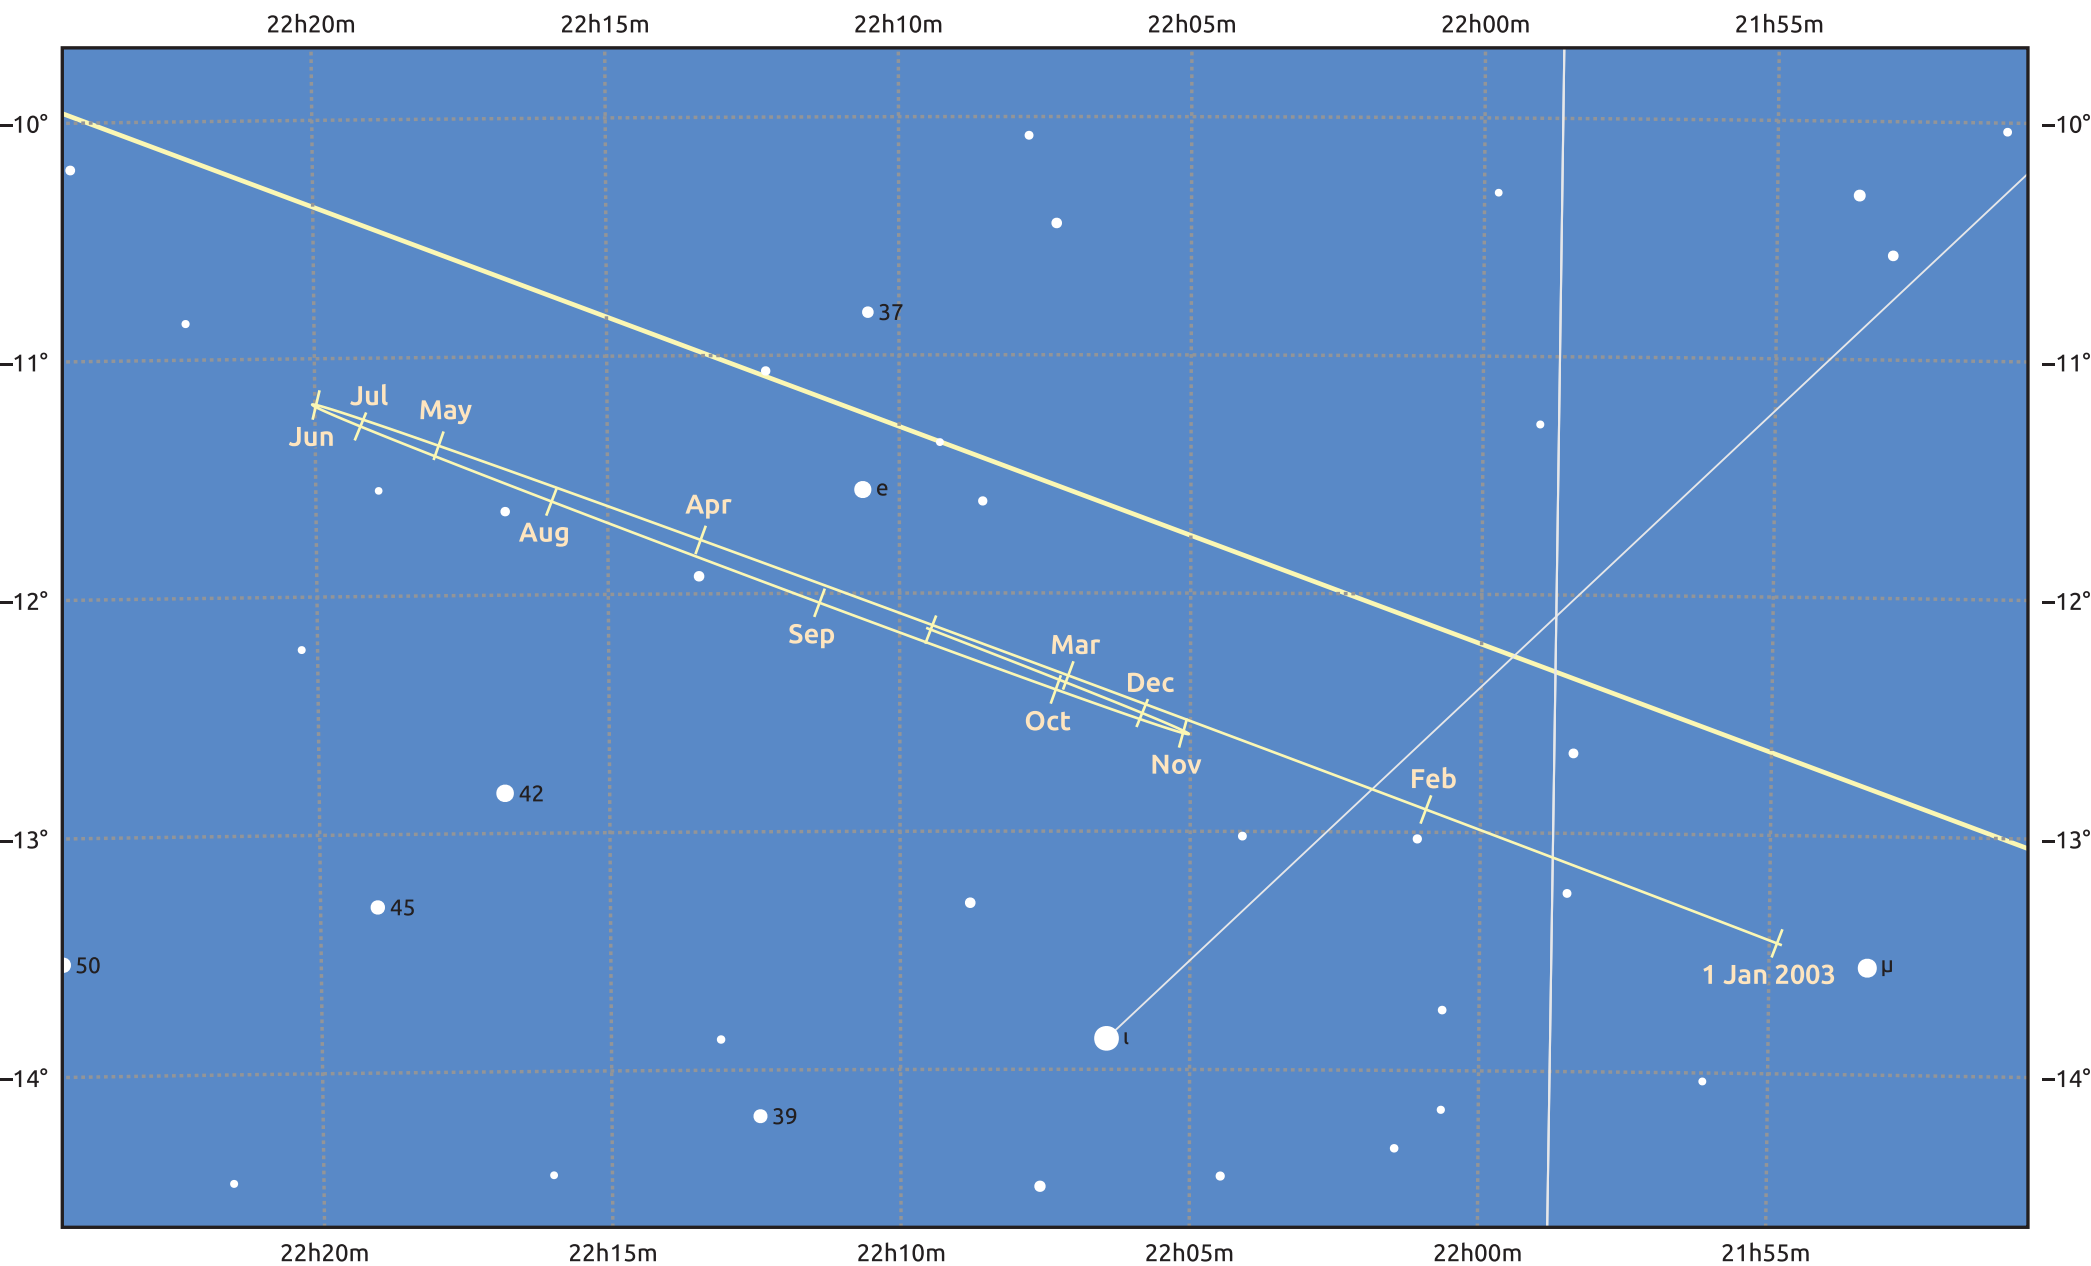

# The path of Uranus in 2003

© Dominic Ford 2011–2025. Date markers placed at midnight UTC. Downloaded from <https://in-the-sky.org>

Magnitude scale: • 8.0 • 7.0 • 6.0 • 5.0 ● 4.0

— Ecliptic Plane

Galaxy   Bright nebula   Open cluster   Globular cluster   Planetary nebula

Date	Mag	Angular size
2003 Jan 1	5.9	3.4"
2003 Apr 1	5.9	3.4"
2003 Jul 1	5.8	3.6"
2003 Oct 1	5.8	3.7"
2004 Jan 1	5.9	3.4"