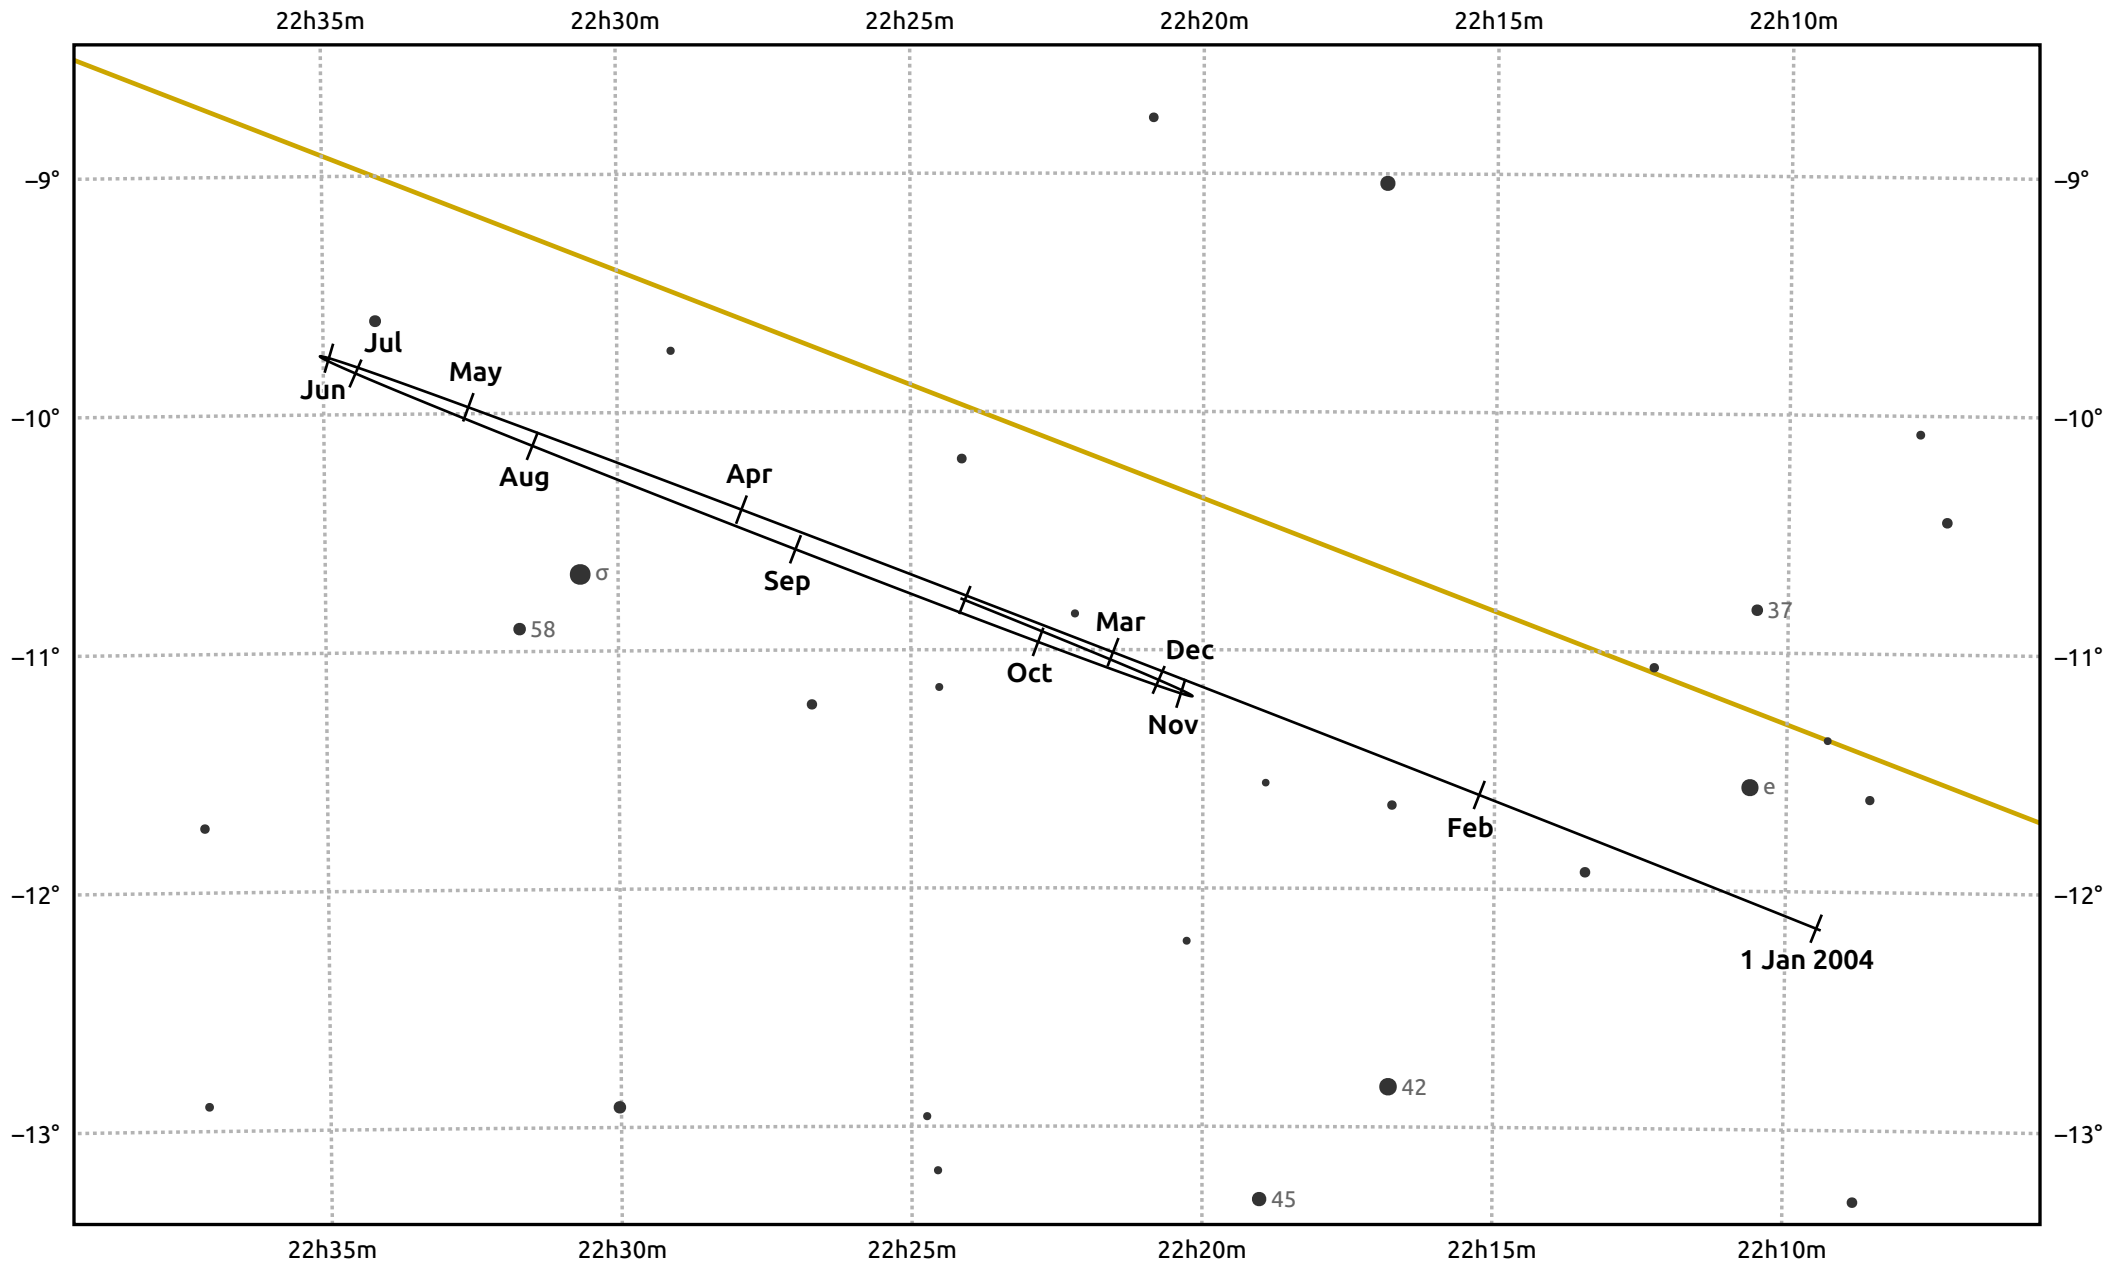

The path of Uranus in 2004

© Dominic Ford 2011–2025. Date markers placed at midnight UTC. Downloaded from <https://in-the-sky.org>

Magnitude scale: • 8.0 • 7.0 • 6.0 • 5.0 ● 4.0

— Ecliptic Plane

● Galaxy
 ■ Bright nebula
 ● Open cluster
 ⊕ Globular cluster
 + Planetary nebula

Date	Mag	Angular size
2004 Jan 1	5.9	3.4"
2004 Apr 1	5.9	3.4"
2004 Jul 1	5.8	3.6"
2004 Oct 1	5.8	3.7"
2005 Jan 1	5.9	3.4"