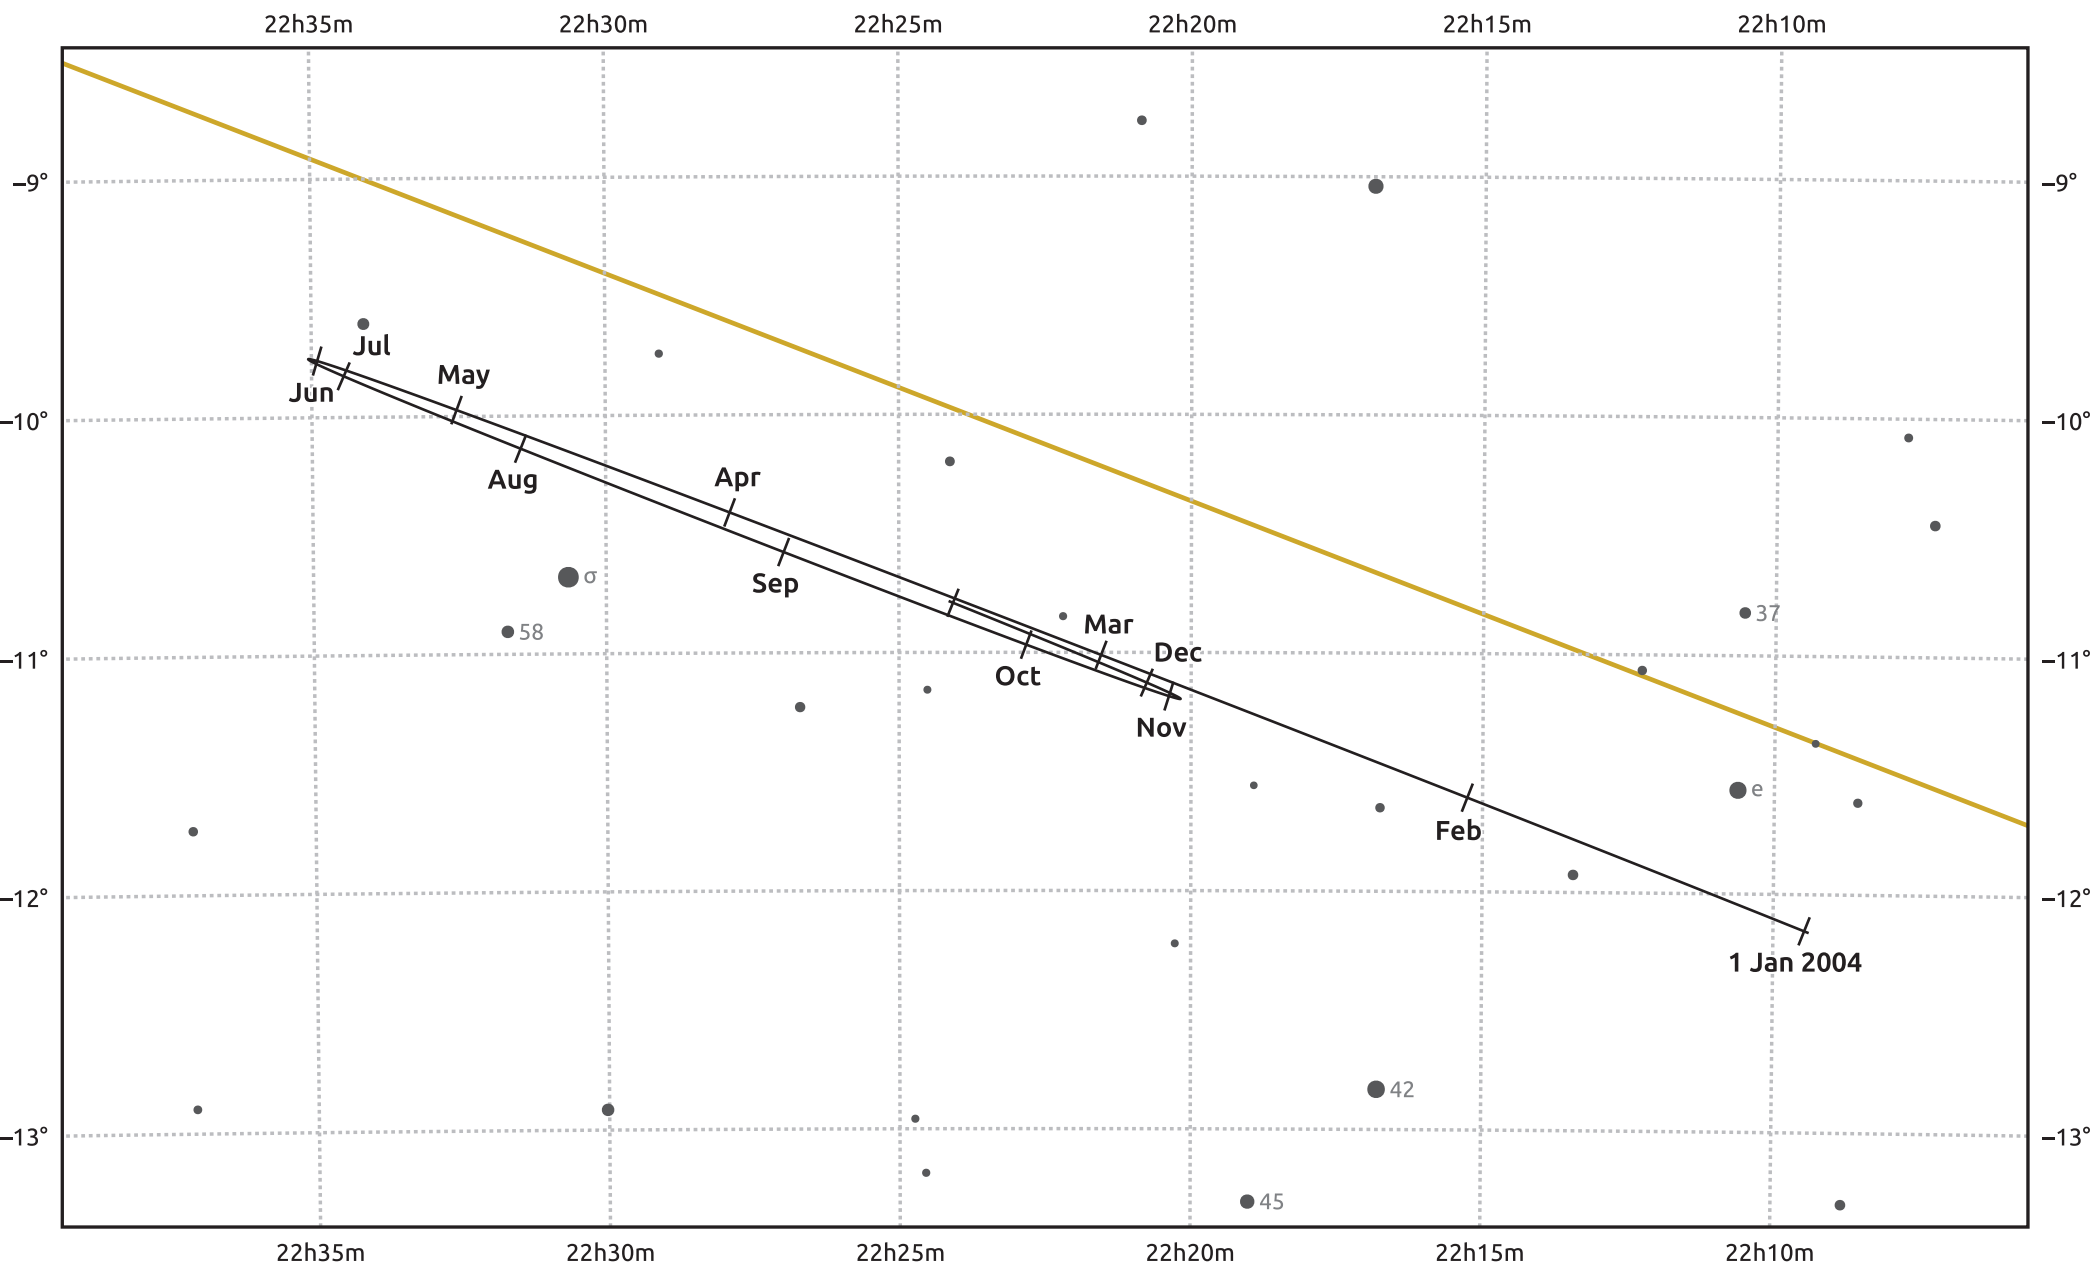

The path of Uranus in 2004

© Dominic Ford 2011–2025. Date markers placed at midnight UTC. Downloaded from <https://in-the-sky.org>

Magnitude scale: • 8.0 • 7.0 • 6.0 • 5.0 • 4.0

— Ecliptic Plane

- Galaxy
- Bright nebula
- Open cluster
- ⊕ Globular cluster
- ⊕ Planetary nebula

Date	Mag	Angular size
2004 Jan 1	5.9	3.4"
2004 Apr 1	5.9	3.4"
2004 Jul 1	5.8	3.6"
2004 Oct 1	5.8	3.7"
2005 Jan 1	5.9	3.4"