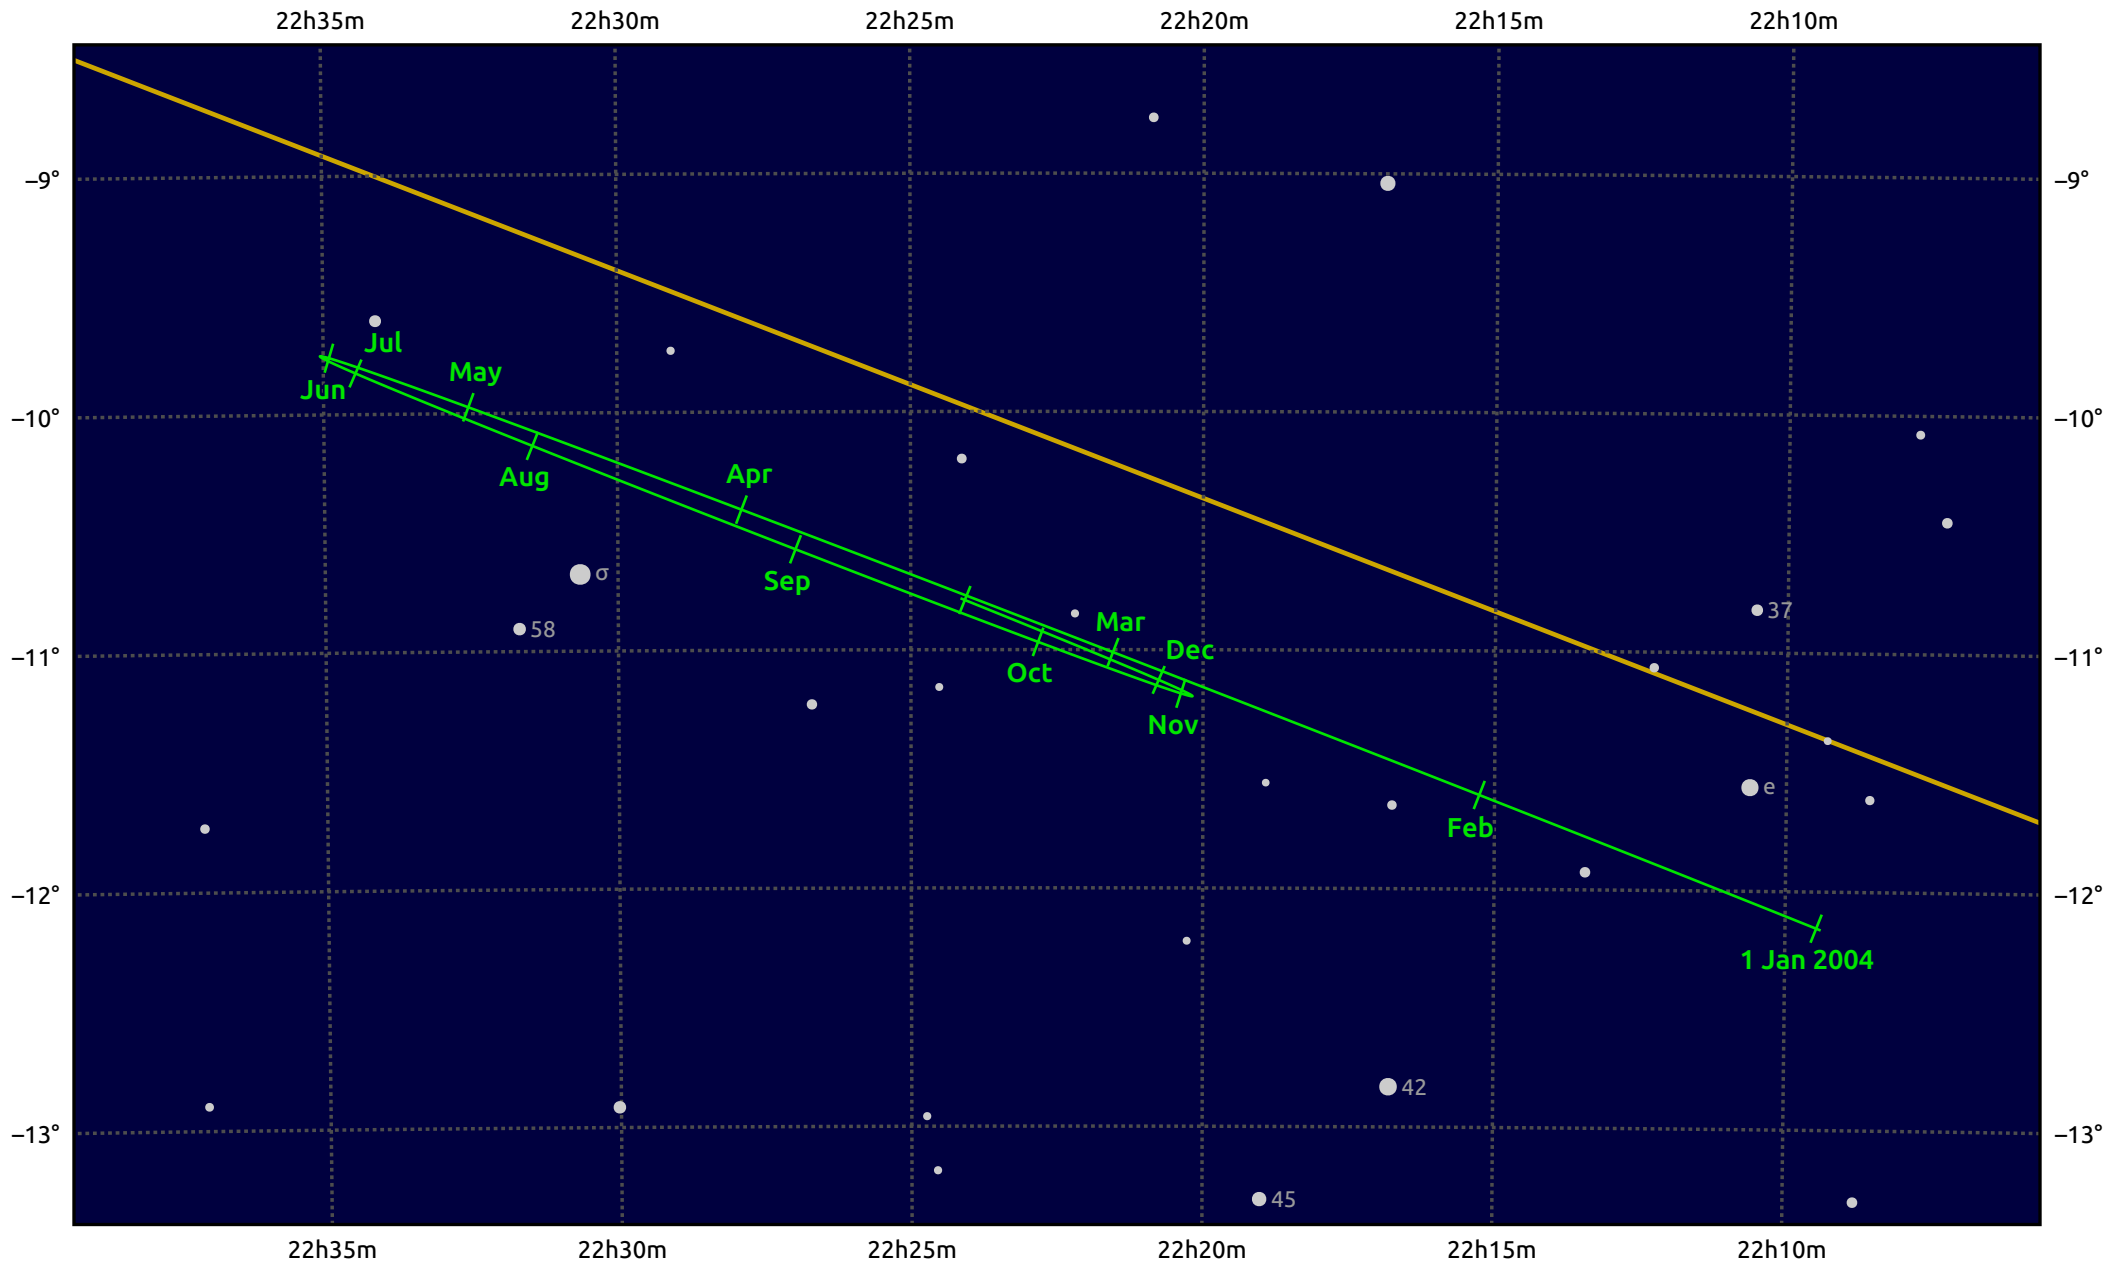

The path of Uranus in 2004

© Dominic Ford 2011–2025. Date markers placed at midnight UTC. Downloaded from <https://in-the-sky.org>

Magnitude scale: • 8.0 • 7.0 • 6.0 • 5.0 ● 4.0

— Ecliptic Plane

Galaxy Bright nebula Open cluster Globular cluster Planetary nebula

Date	Mag	Angular size
2004 Jan 1	5.9	3.4"
2004 Apr 1	5.9	3.4"
2004 Jul 1	5.8	3.6"
2004 Oct 1	5.8	3.7"
2005 Jan 1	5.9	3.4"