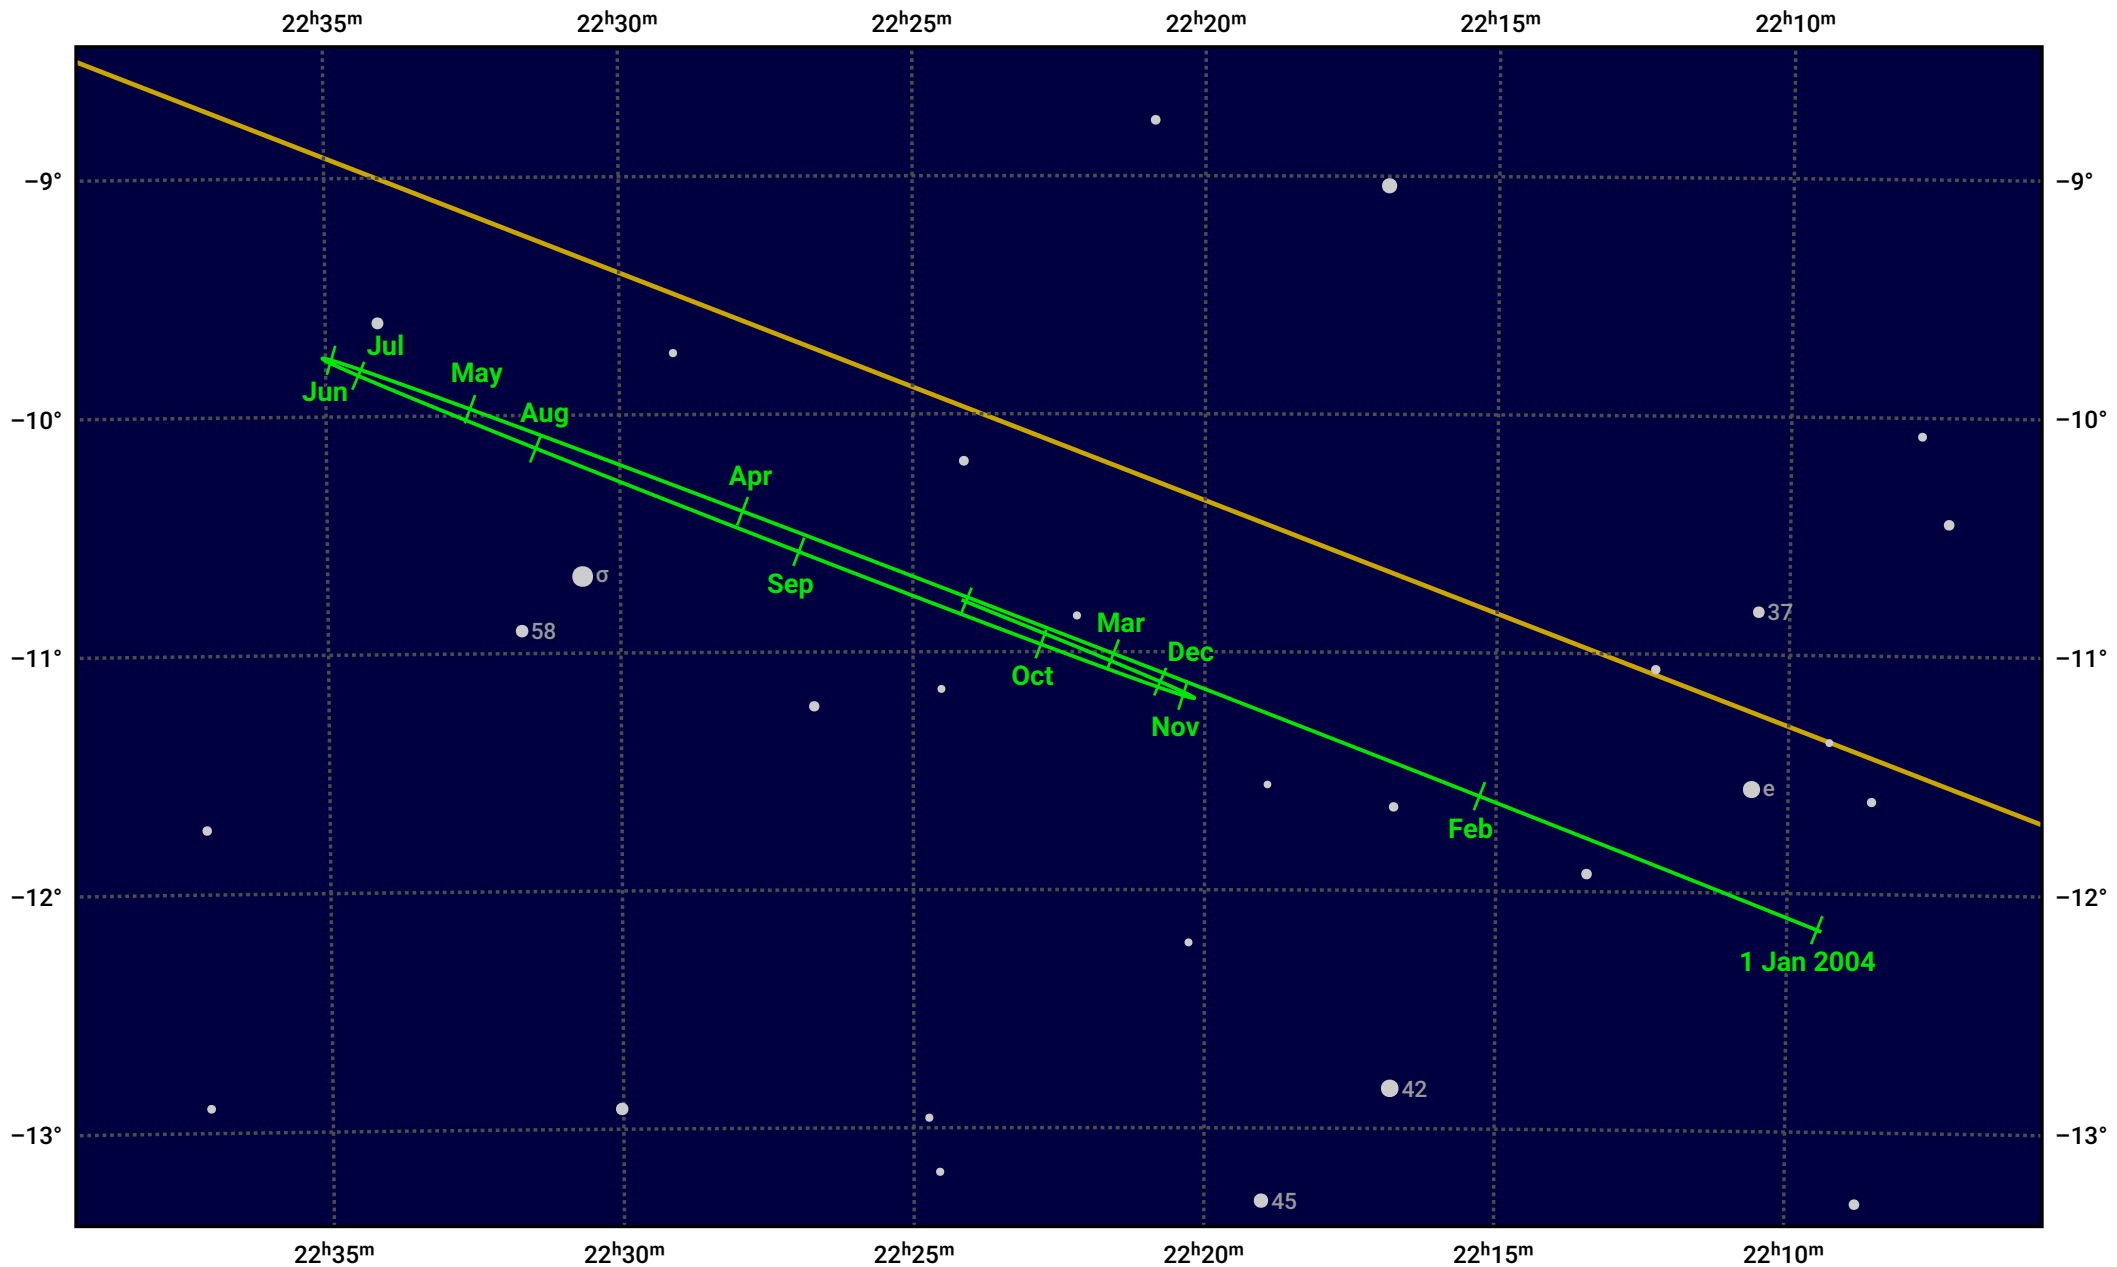

# The path of Uranus in 2004

© Dominic Ford 2011–2023. Date markers placed at midnight UTC. Downloaded from <https://in-the-sky.org>

Magnitude scale: • 8.0 • 7.0 • 6.0 • 5.0 ● 4.0

— Ecliptic Plane

● Galaxy   ■ Bright nebula   ● Open cluster   ⊕ Globular cluster

Date	Mag	Angular size
2004 Jan 1	5.9	3.4"
2004 Apr 1	5.9	3.4"
2004 Jul 1	5.8	3.6"
2004 Oct 1	5.8	3.7"
2005 Jan 1	5.9	3.4"