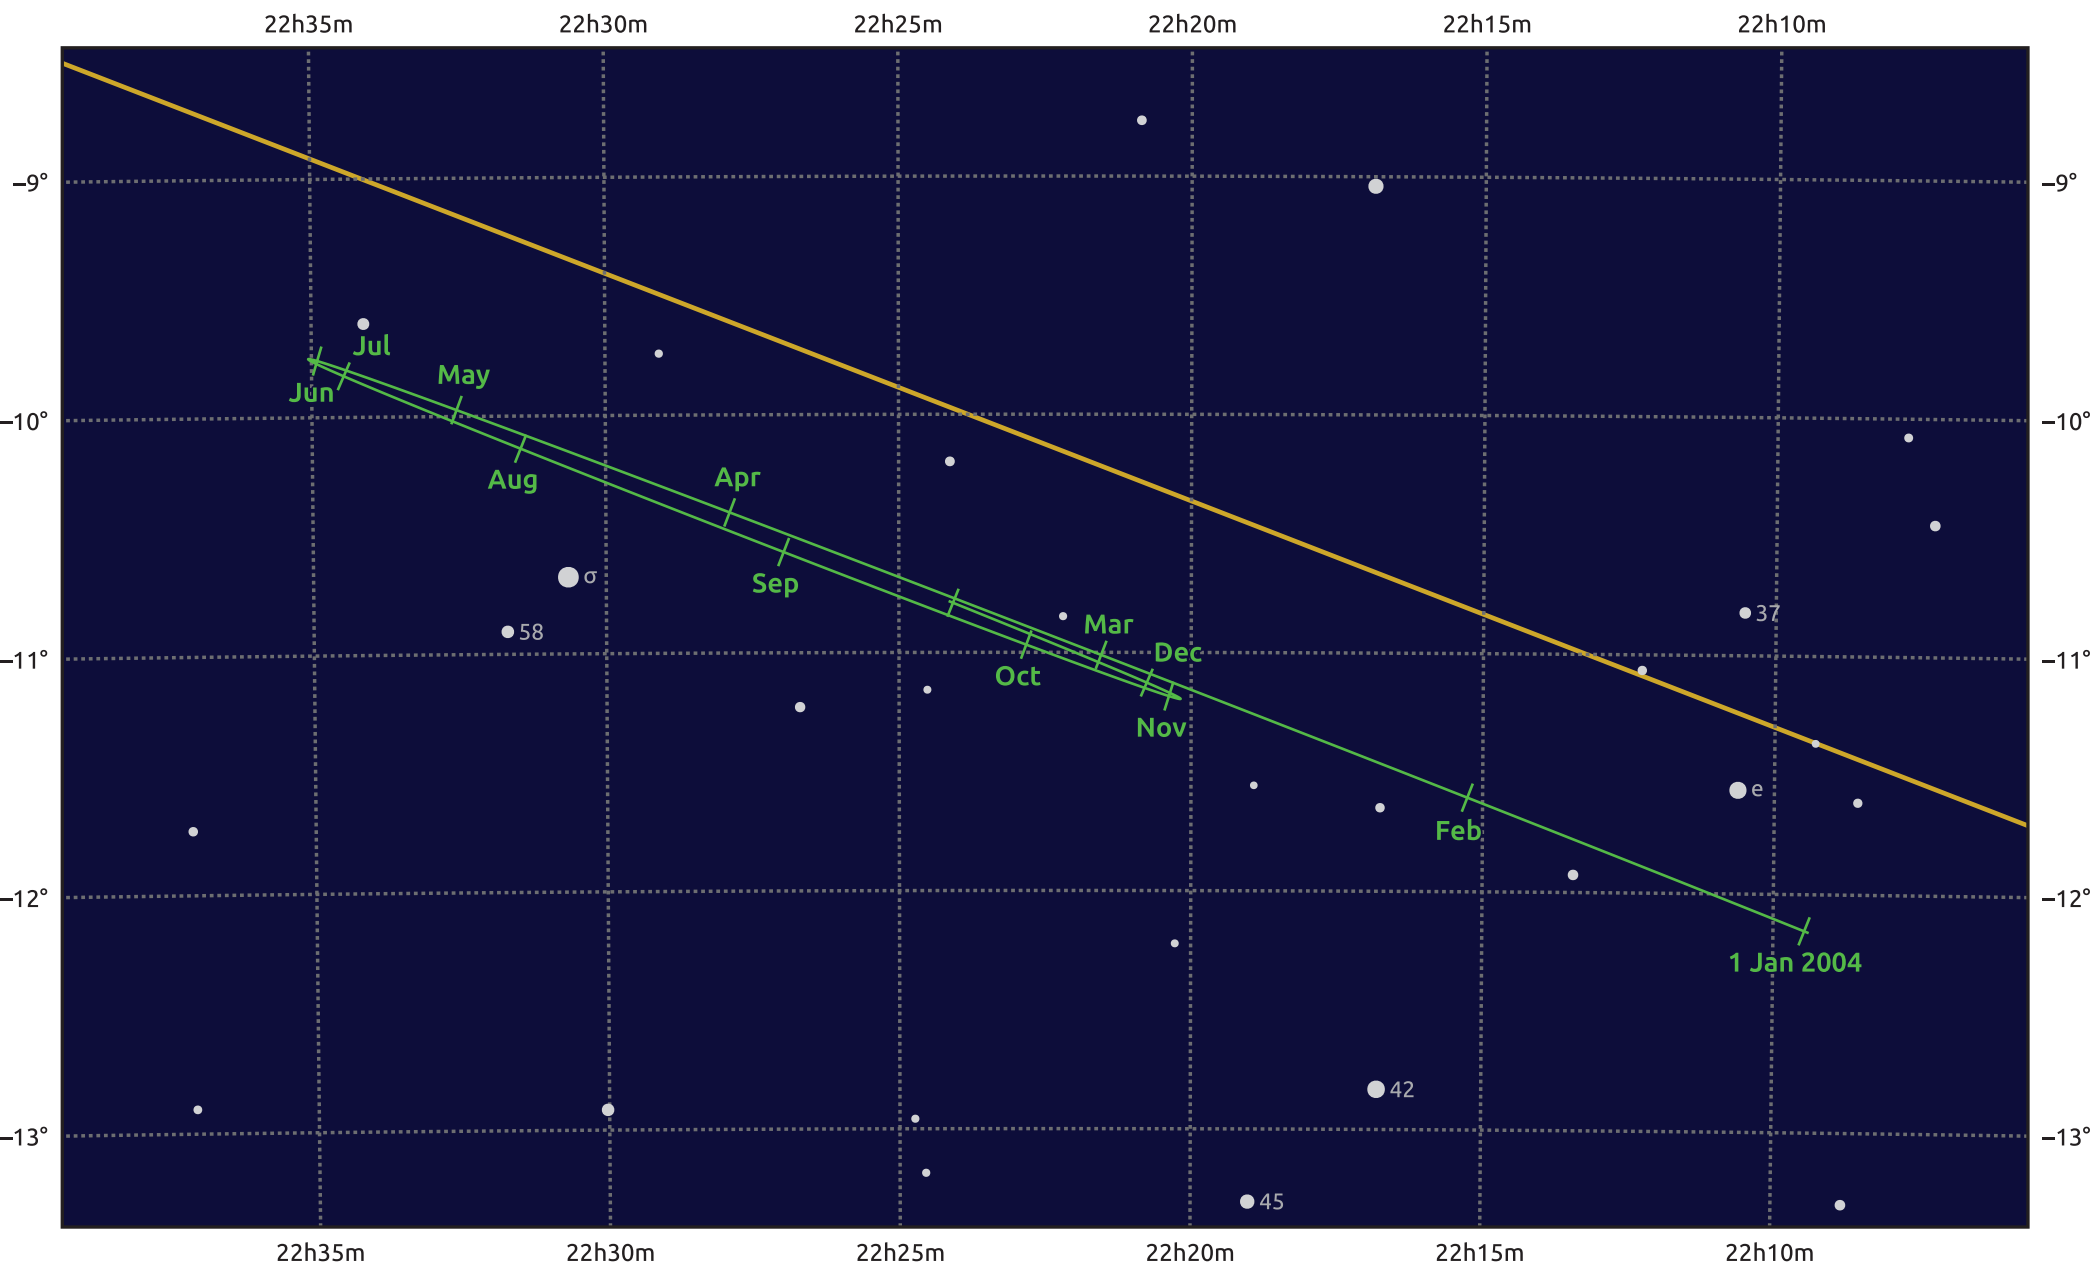

# The path of Uranus in 2004

© Dominic Ford 2011–2025. Date markers placed at midnight UTC. Downloaded from <https://in-the-sky.org>

Magnitude scale: • 8.0 • 7.0 • 6.0 • 5.0 • 4.0

— Ecliptic Plane

Galaxy Bright nebula Open cluster Globular cluster Planetary nebula

Date	Mag	Angular size
2004 Jan 1	5.9	3.4"
2004 Apr 1	5.9	3.4"
2004 Jul 1	5.8	3.6"
2004 Oct 1	5.8	3.7"
2005 Jan 1	5.9	3.4"