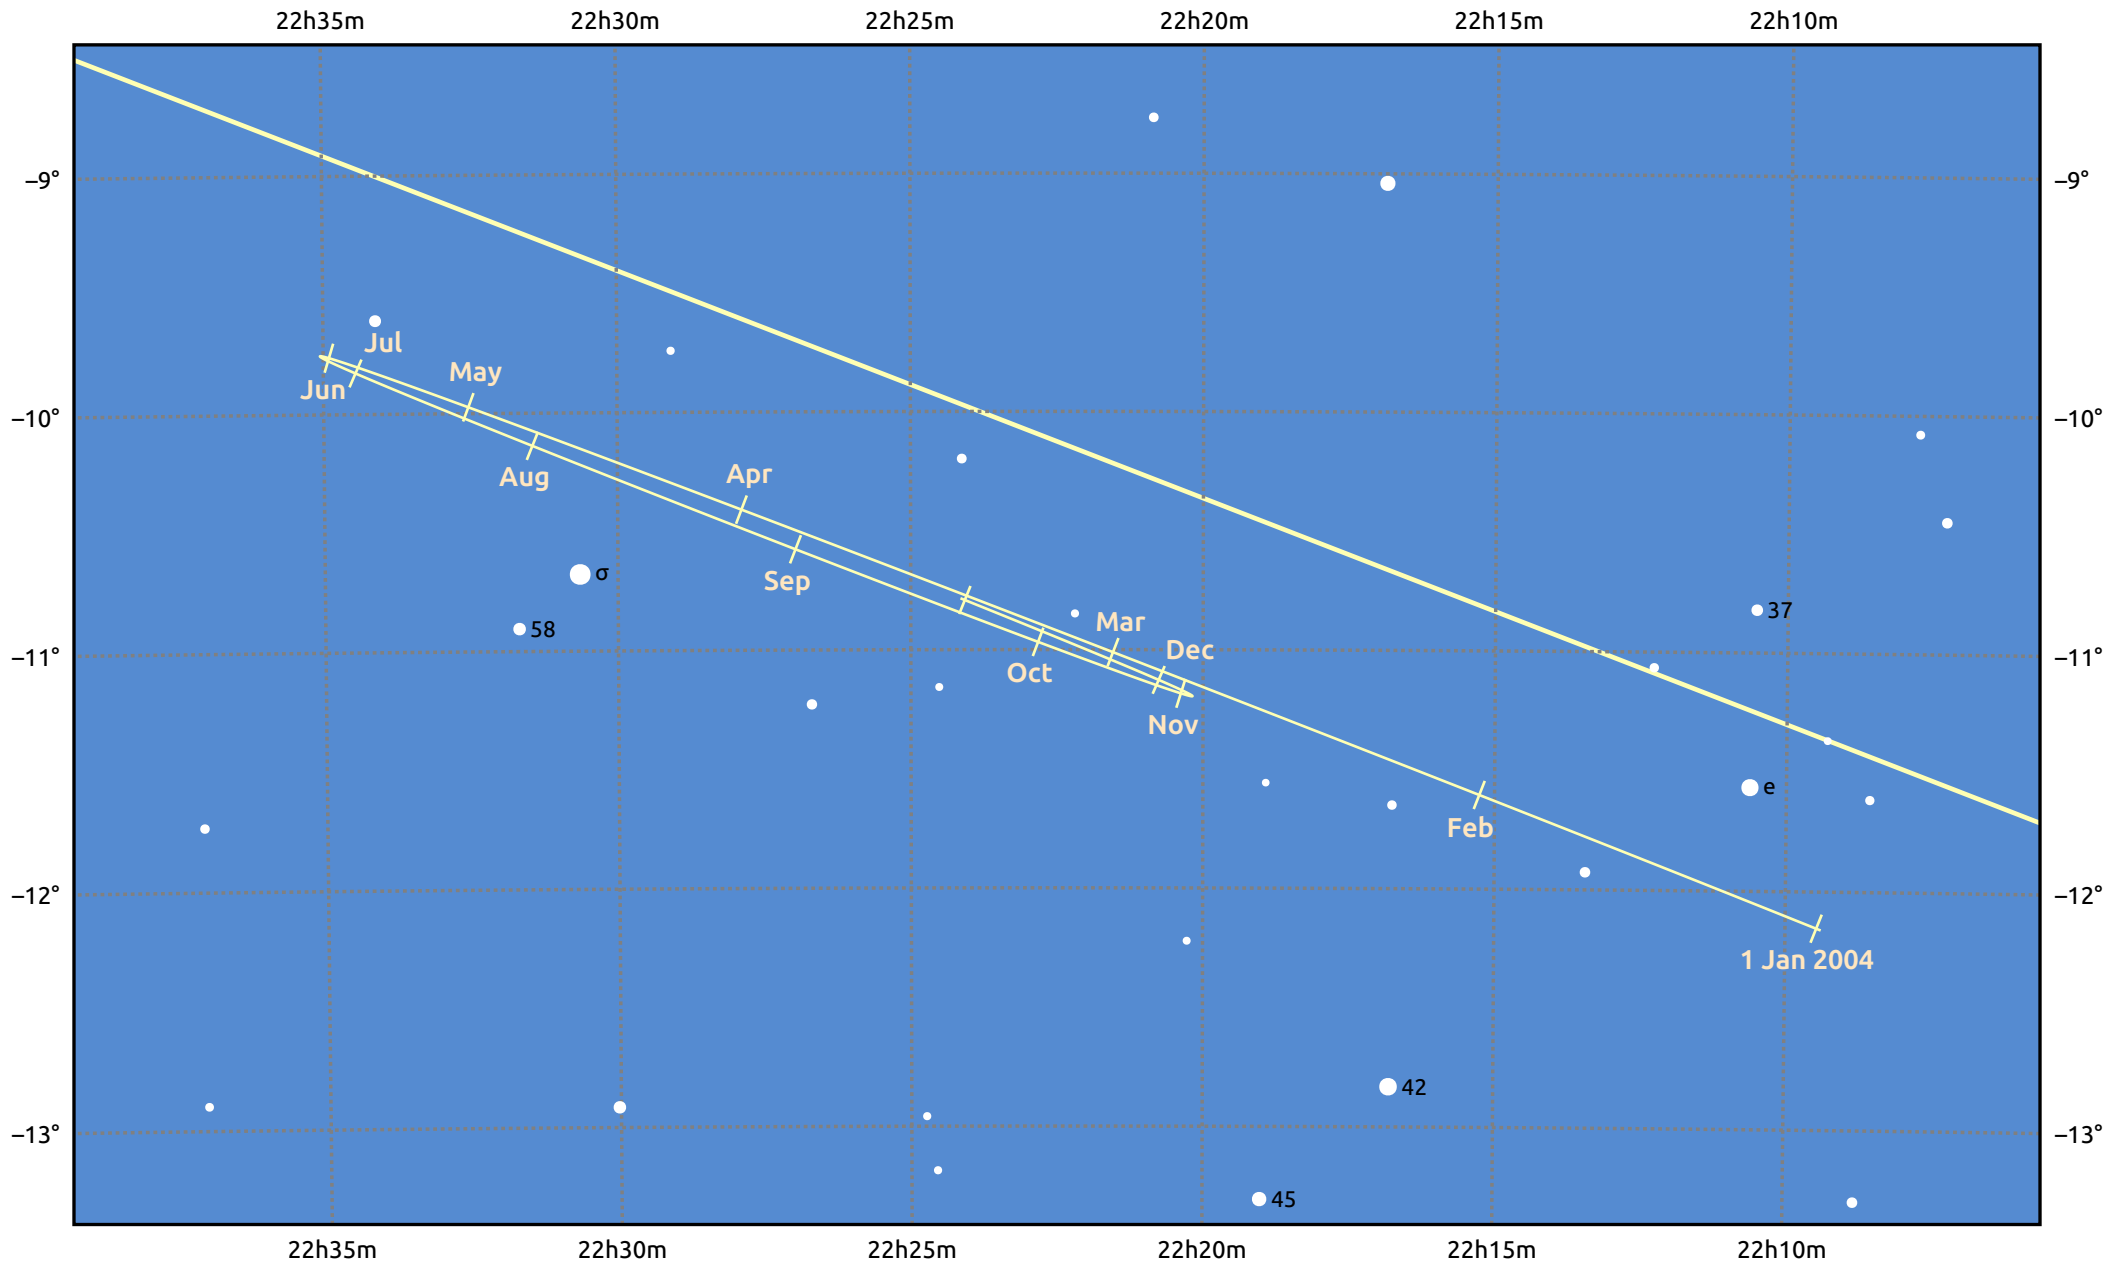

The path of Uranus in 2004

© Dominic Ford 2011–2025. Date markers placed at midnight UTC. Downloaded from <https://in-the-sky.org>

Magnitude scale: • 8.0 • 7.0 • 6.0 • 5.0 ● 4.0

— Ecliptic Plane

Galaxy Bright nebula Open cluster Globular cluster Planetary nebula

Date	Mag	Angular size
2004 Jan 1	5.9	3.4"
2004 Apr 1	5.9	3.4"
2004 Jul 1	5.8	3.6"
2004 Oct 1	5.8	3.7"
2005 Jan 1	5.9	3.4"