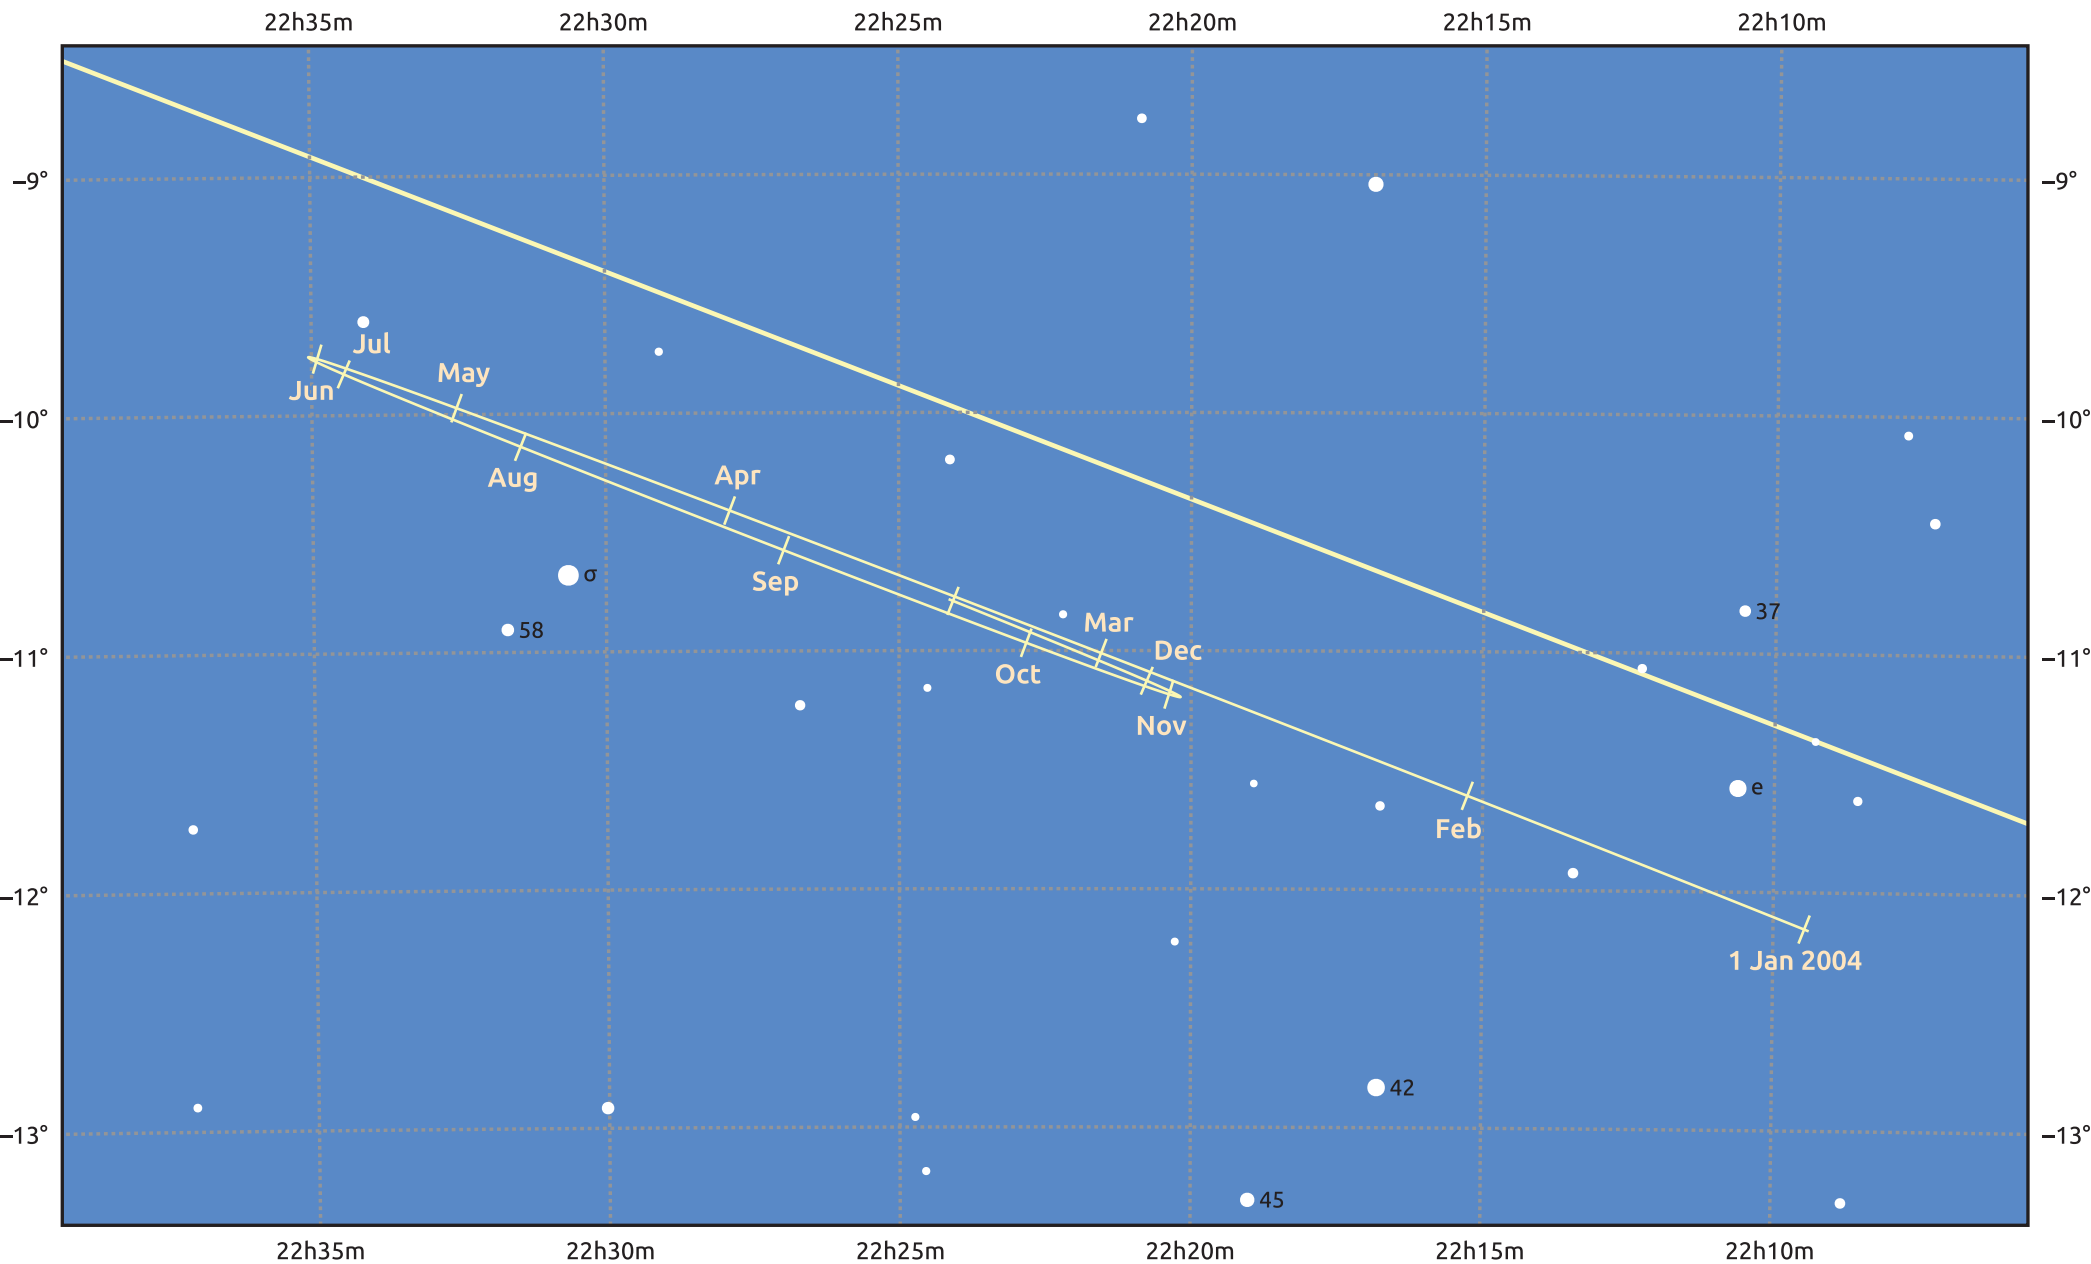

The path of Uranus in 2004

© Dominic Ford 2011–2025. Date markers placed at midnight UTC. Downloaded from <https://in-the-sky.org>

Magnitude scale: • 8.0 • 7.0 • 6.0 • 5.0 • 4.0

— Ecliptic Plane

Galaxy Bright nebula Open cluster Globular cluster Planetary nebula

Date	Mag	Angular size
2004 Jan 1	5.9	3.4"
2004 Apr 1	5.9	3.4"
2004 Jul 1	5.8	3.6"
2004 Oct 1	5.8	3.7"
2005 Jan 1	5.9	3.4"