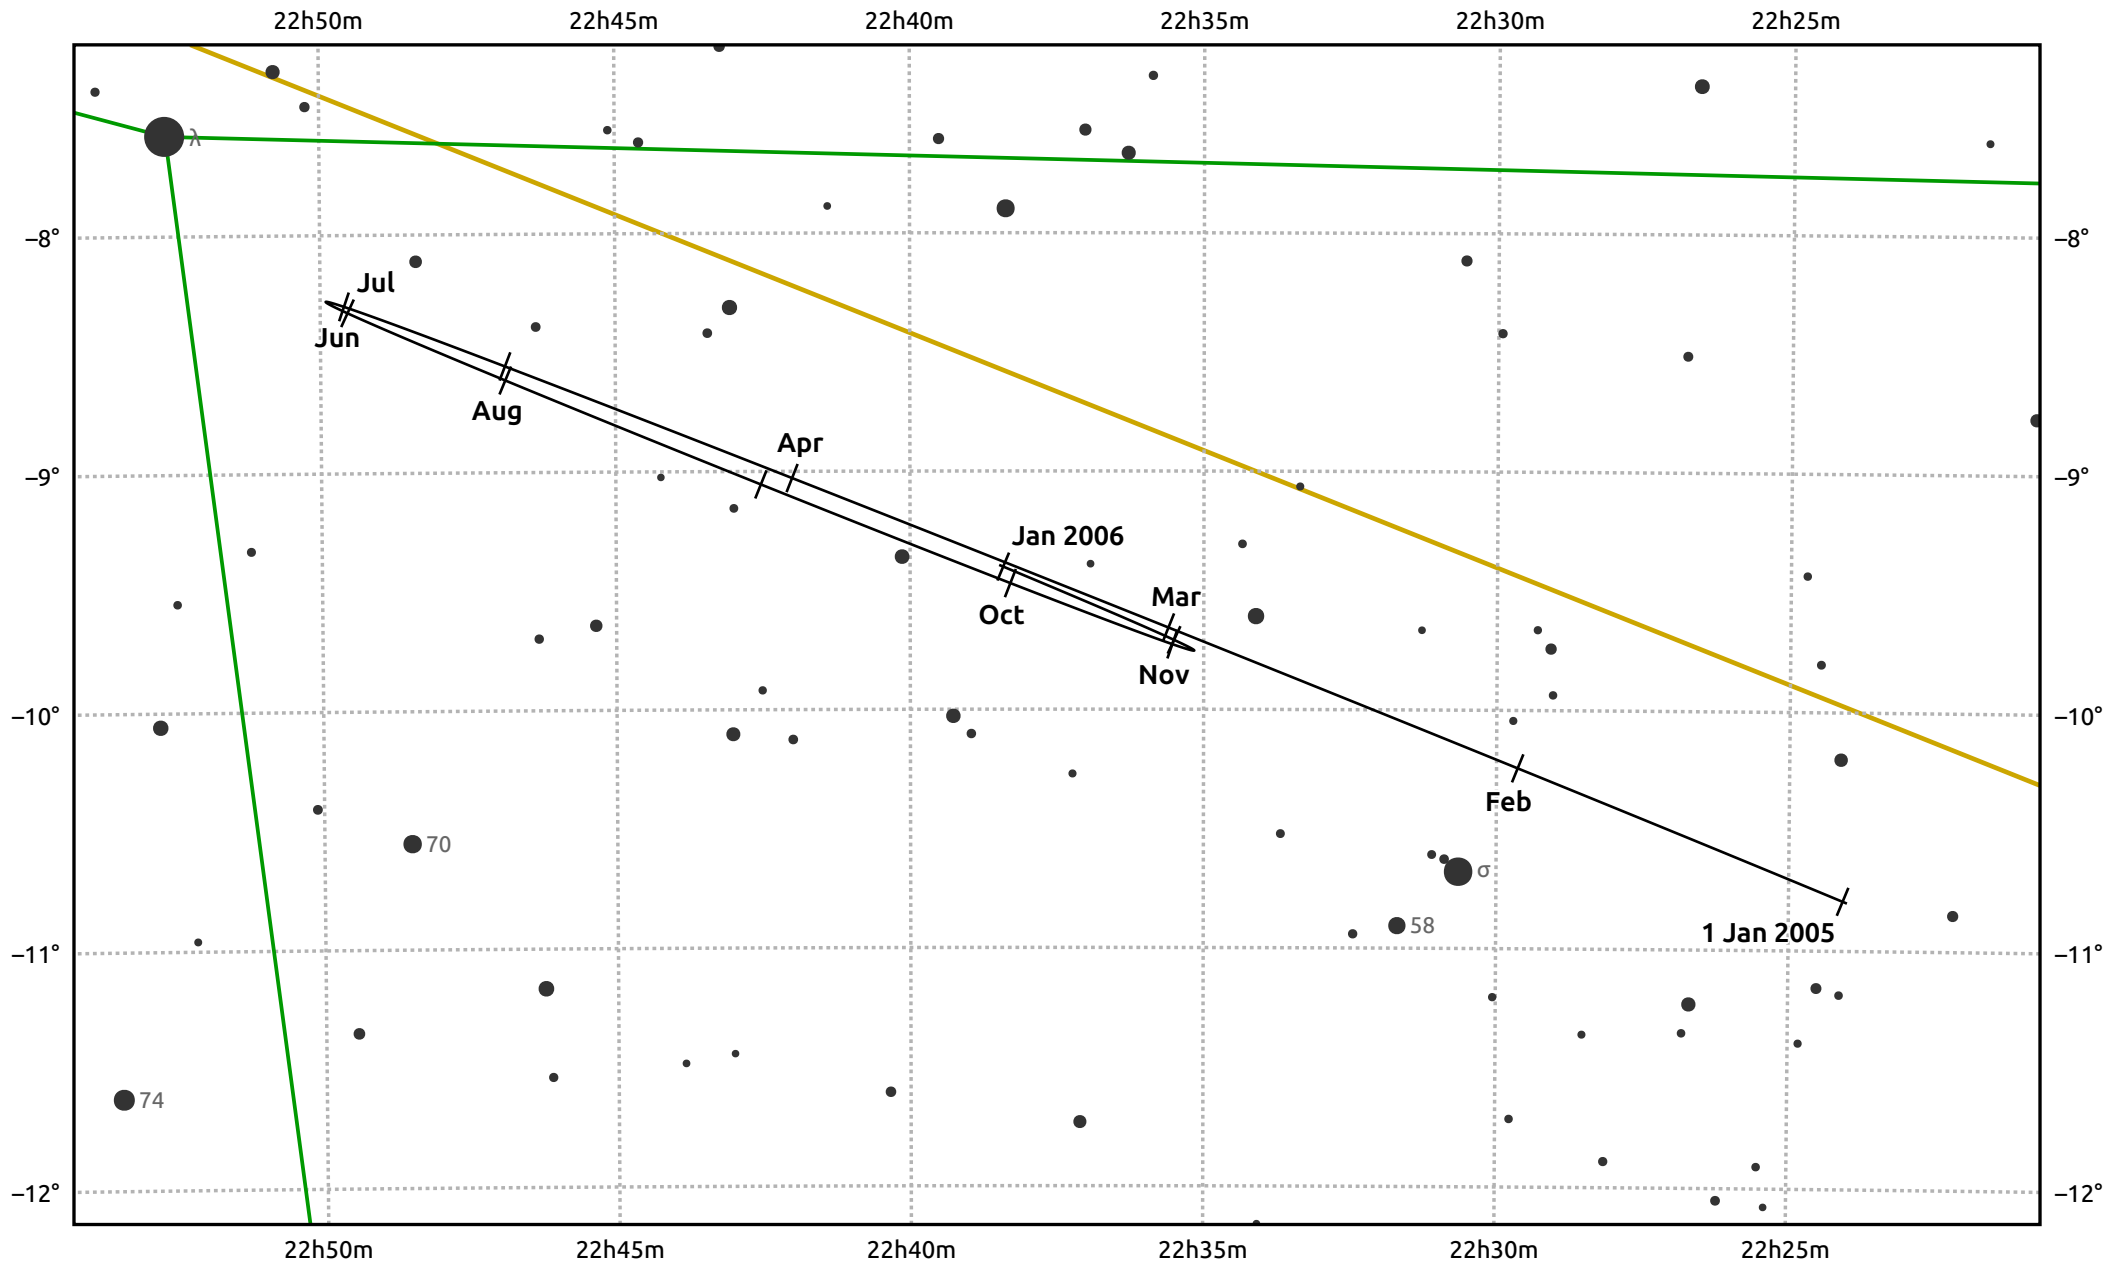

The path of Uranus in 2005

© Dominic Ford 2011–2025. Date markers placed at midnight UTC. Downloaded from <https://in-the-sky.org>

Magnitude scale: • 9.0 • 8.0 • 7.0 ● 6.0 ● 5.0 ● 4.0 ● 3.0

— Ecliptic Plane

● Galaxy
 ■ Bright nebula
 ● Open cluster
 ● Globular cluster
 + Planetary nebula

Date	Mag	Angular size
2005 Jan 1	5.9	3.4"
2005 Apr 1	5.9	3.4"
2005 Jul 1	5.8	3.6"
2005 Oct 1	5.8	3.7"
2006 Jan 1	5.9	3.4"