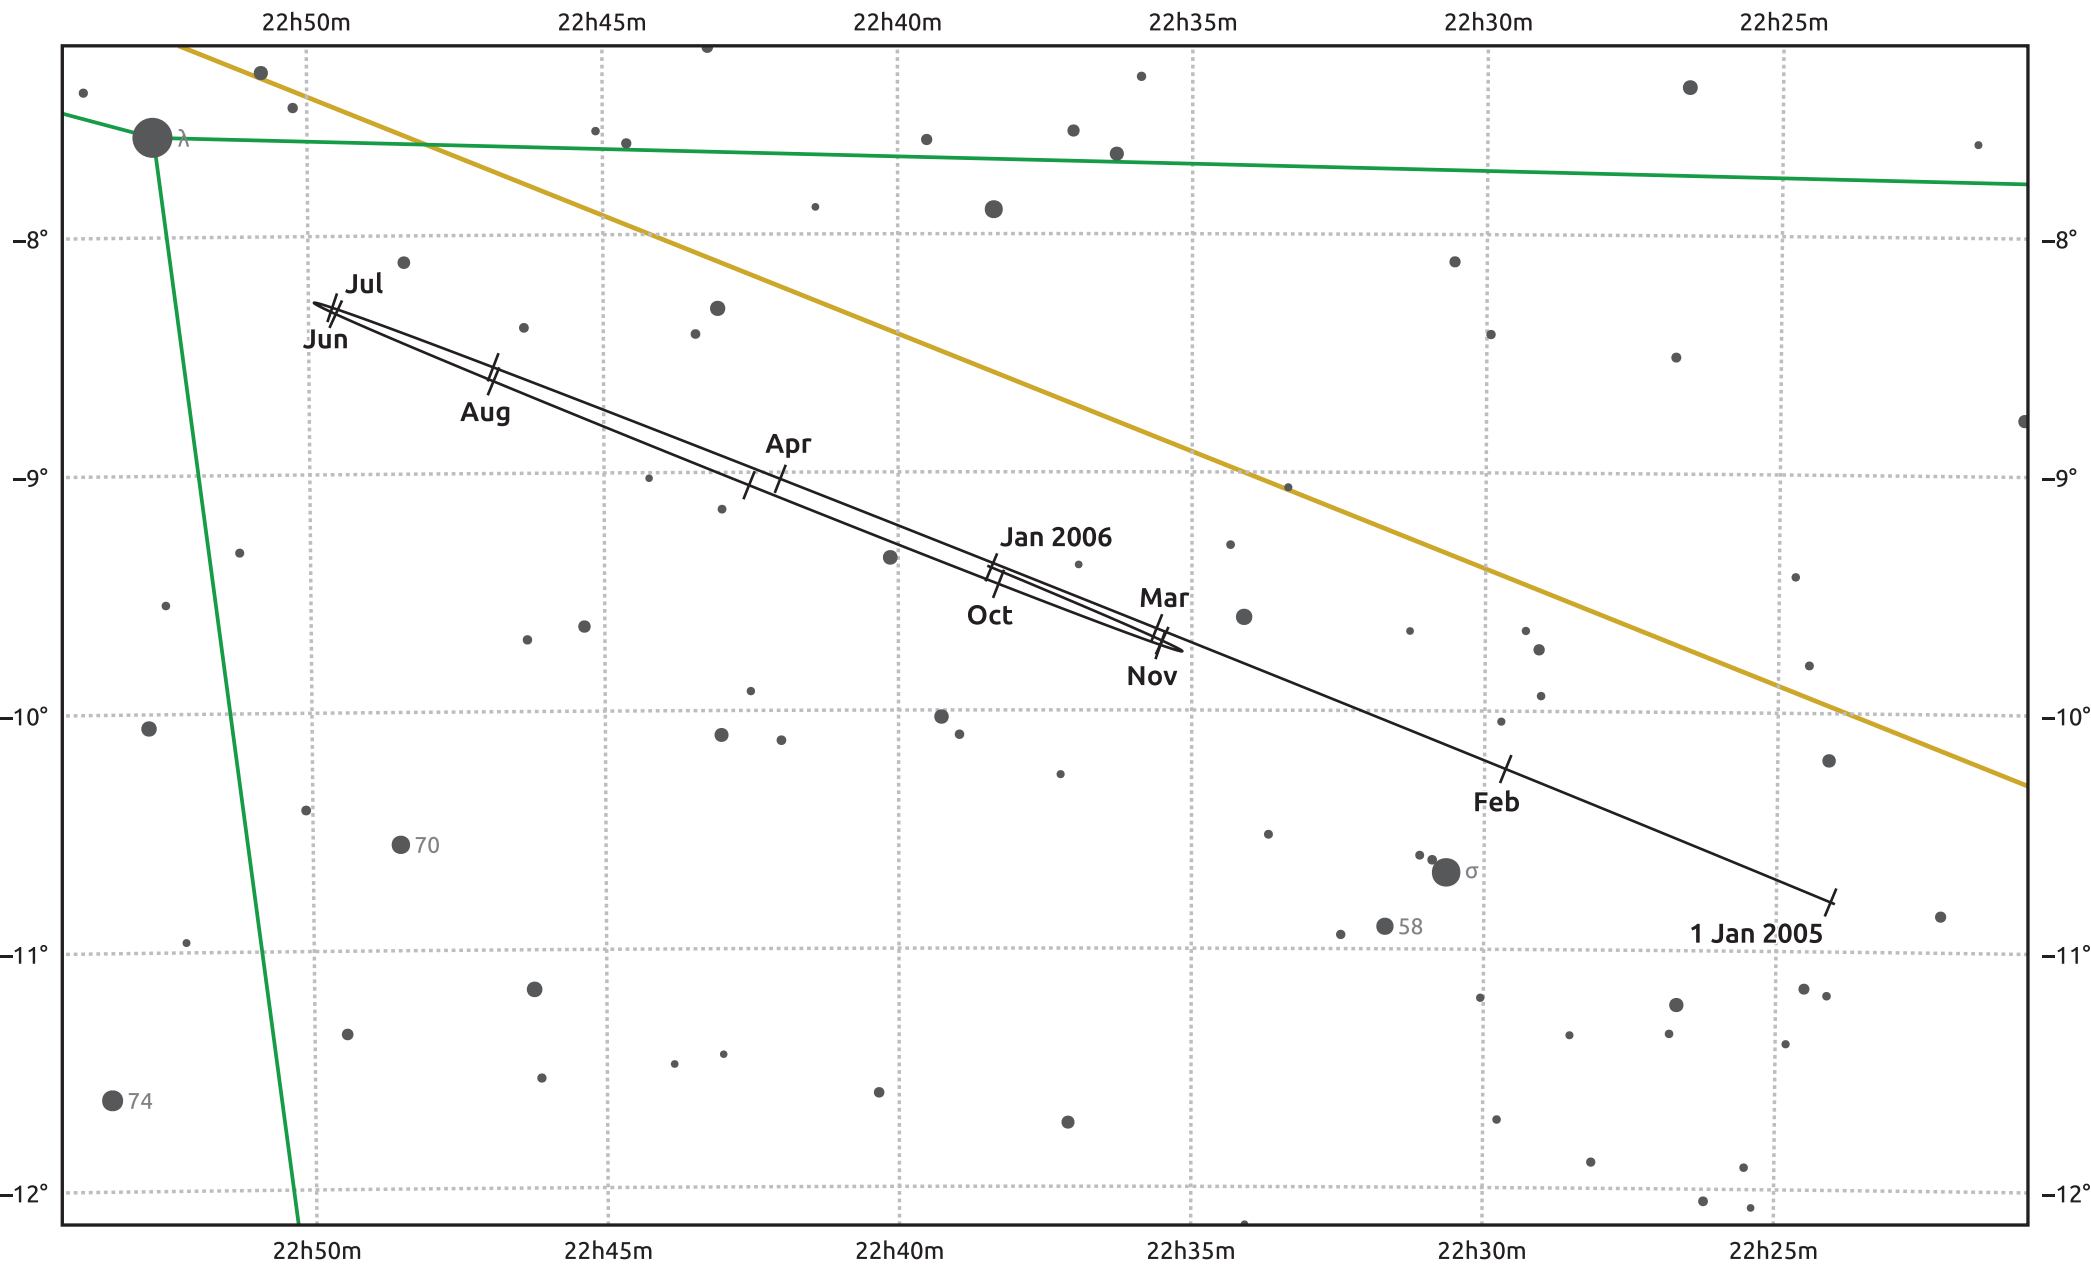

The path of Uranus in 2005

© Dominic Ford 2011–2025. Date markers placed at midnight UTC. Downloaded from <https://in-the-sky.org>

Magnitude scale: ● 9.0 ● 8.0 ● 7.0 ● 6.0 ● 5.0 ● 4.0 ● 3.0

— Ecliptic Plane

- Galaxy
- Bright nebula
- Open cluster
- Globular cluster
- Planetary nebula

| Date | Mag | Angular size |
|------------|-----|--------------|
| 2005 Jan 1 | 5.9 | 3.4" |
| 2005 Apr 1 | 5.9 | 3.4" |
| 2005 Jul 1 | 5.8 | 3.6" |
| 2005 Oct 1 | 5.8 | 3.7" |
| 2006 Jan 1 | 5.9 | 3.4" |