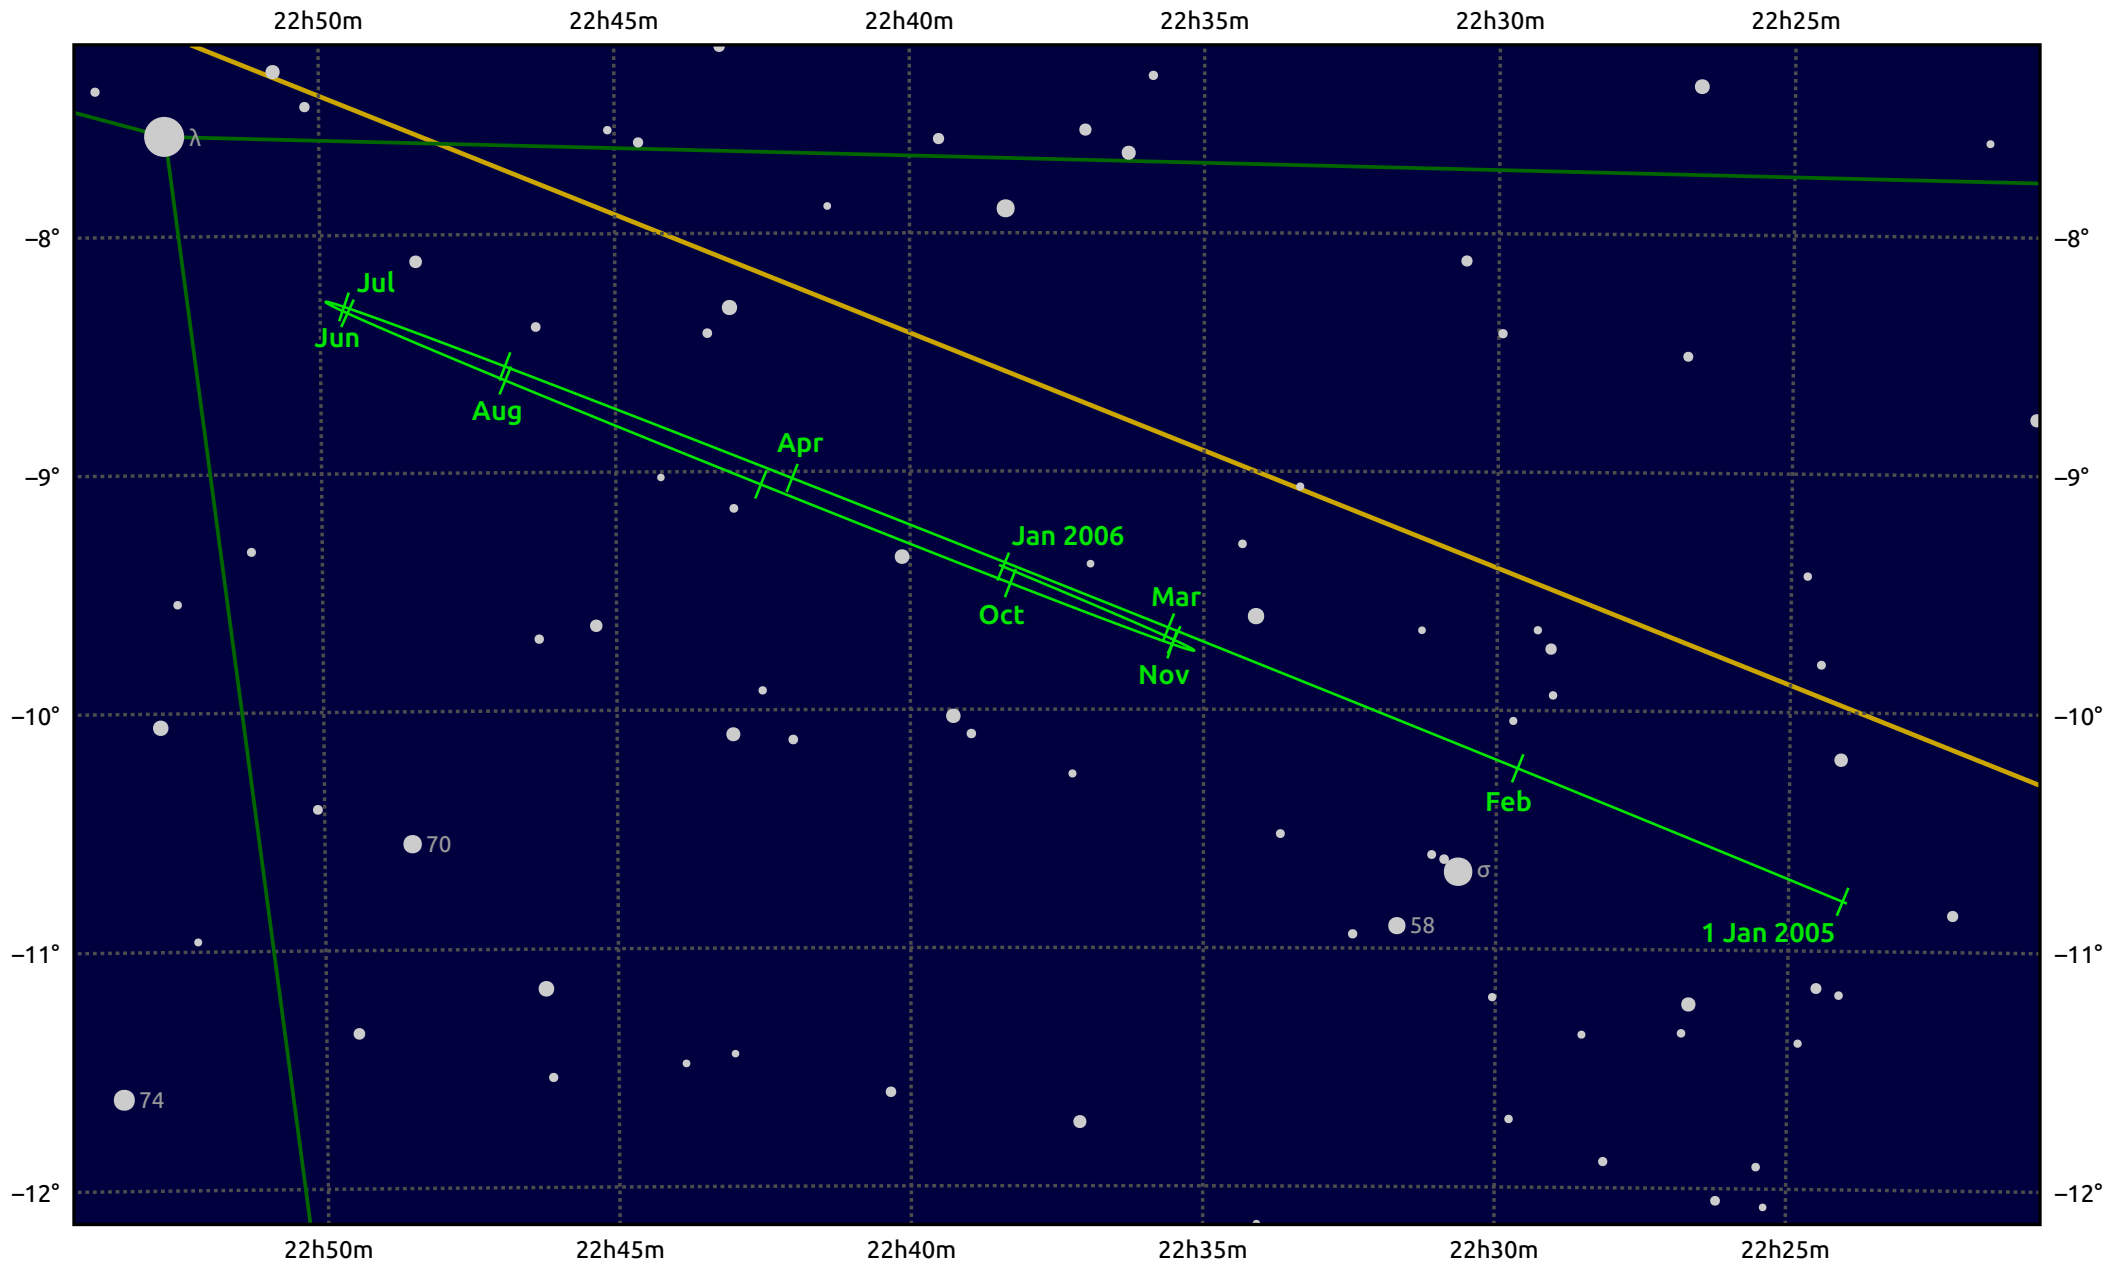

The path of Uranus in 2005

© Dominic Ford 2011–2025. Date markers placed at midnight UTC. Downloaded from <https://in-the-sky.org>

Magnitude scale: ● 9.0 ● 8.0 ● 7.0 ● 6.0 ● 5.0 ● 4.0 ● 3.0

— Ecliptic Plane

● Galaxy
 ■ Bright nebula
 ● Open cluster
 ⊕ Globular cluster
 ◆ Planetary nebula

Date	Mag	Angular size
2005 Jan 1	5.9	3.4"
2005 Apr 1	5.9	3.4"
2005 Jul 1	5.8	3.6"
2005 Oct 1	5.8	3.7"
2006 Jan 1	5.9	3.4"