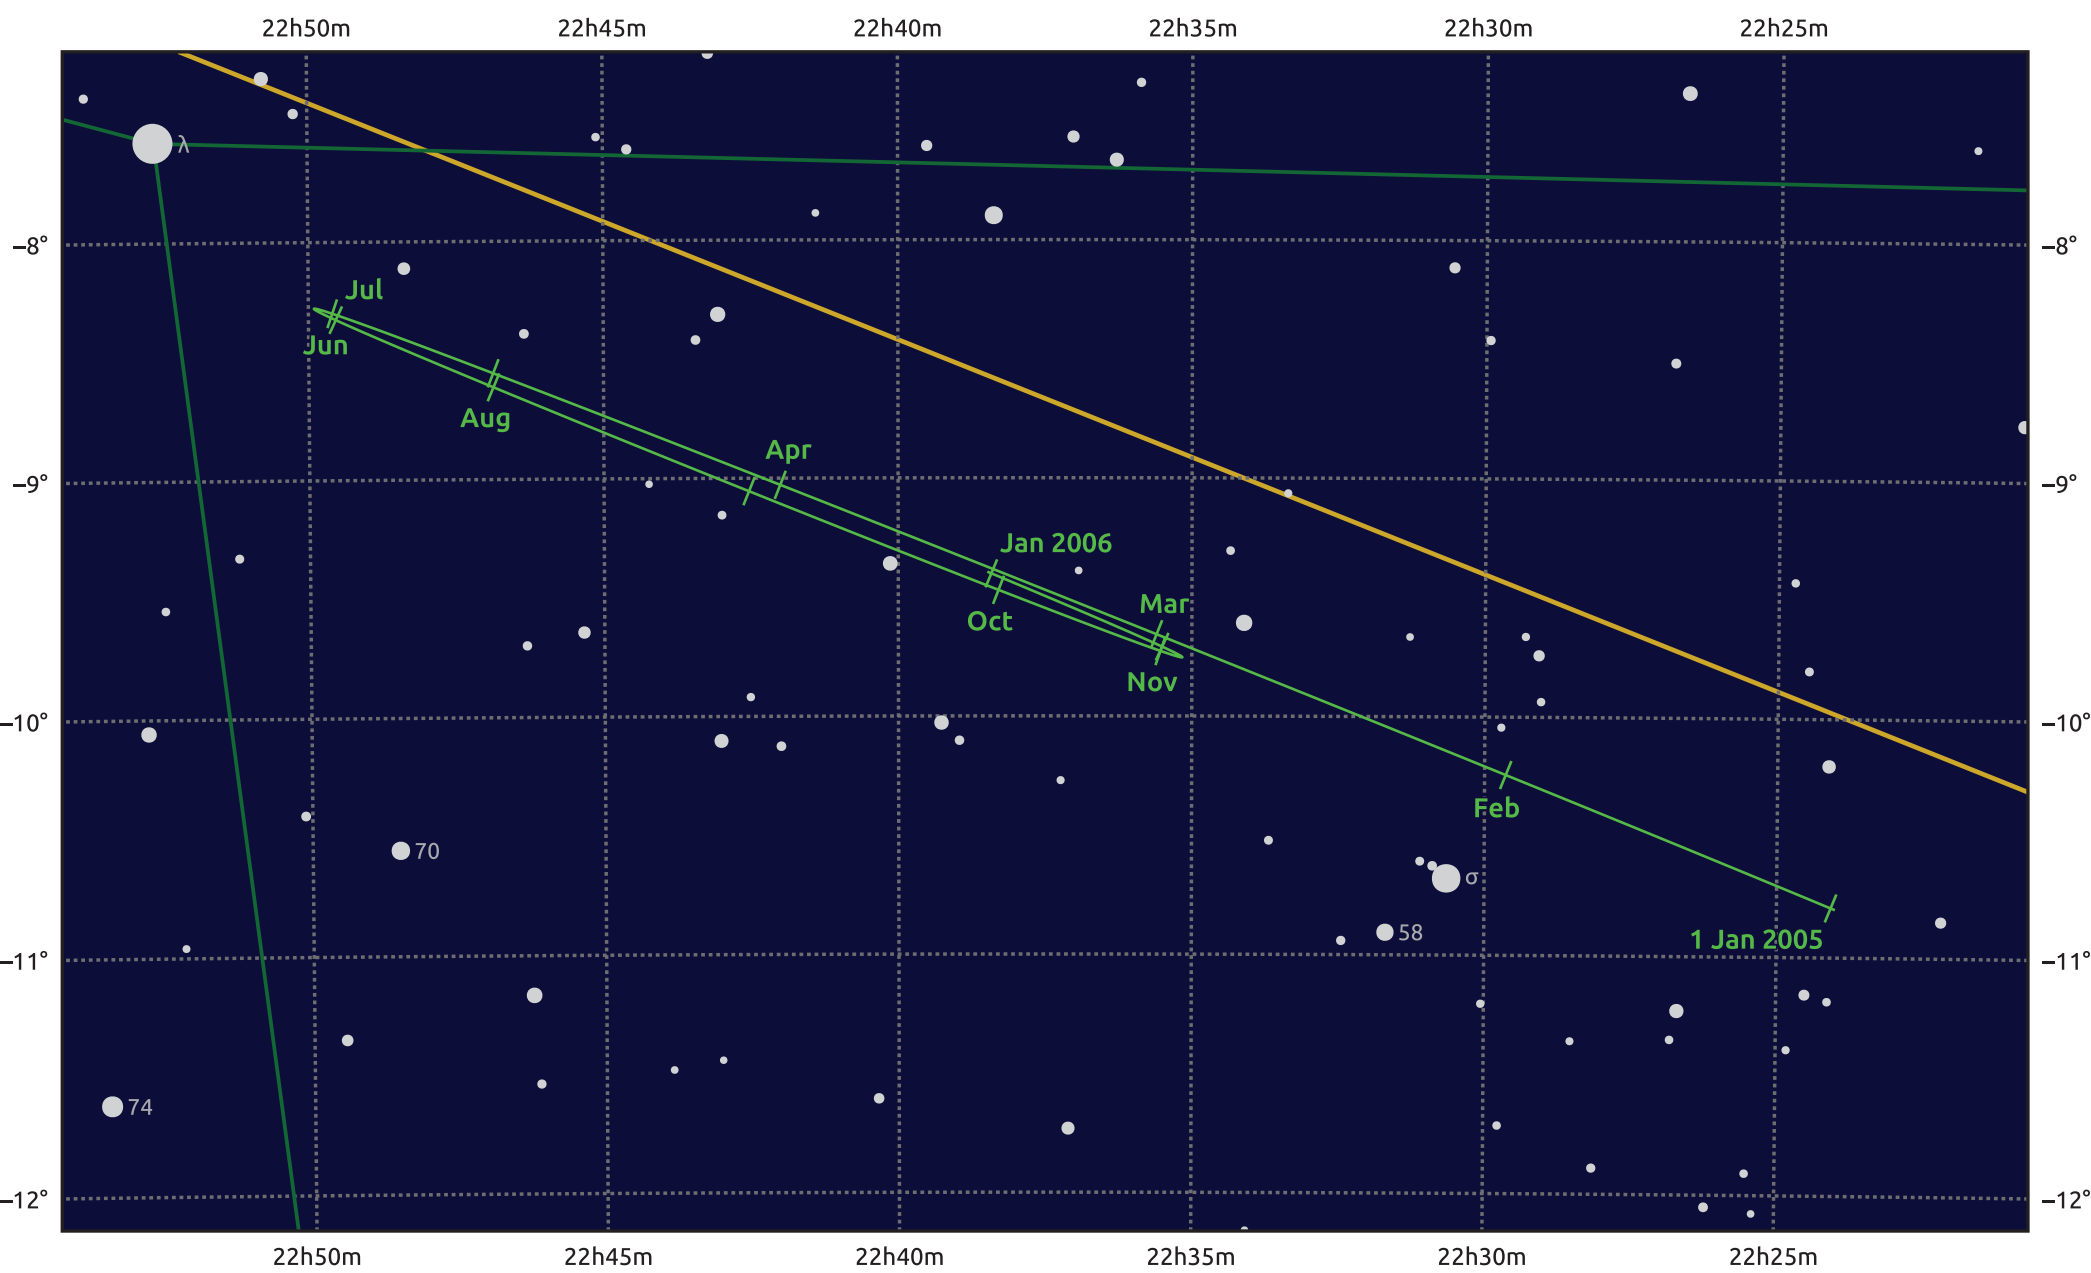

The path of Uranus in 2005

© Dominic Ford 2011–2025. Date markers placed at midnight UTC. Downloaded from <https://in-the-sky.org>

Magnitude scale: ● 9.0 ● 8.0 ● 7.0 ● 6.0 ● 5.0 ● 4.0 ● 3.0

— Ecliptic Plane

- Galaxy
- Bright nebula
- Open cluster
- Globular cluster
- Planetary nebula

Date	Mag	Angular size
2005 Jan 1	5.9	3.4"
2005 Apr 1	5.9	3.4"
2005 Jul 1	5.8	3.6"
2005 Oct 1	5.8	3.7"
2006 Jan 1	5.9	3.4"