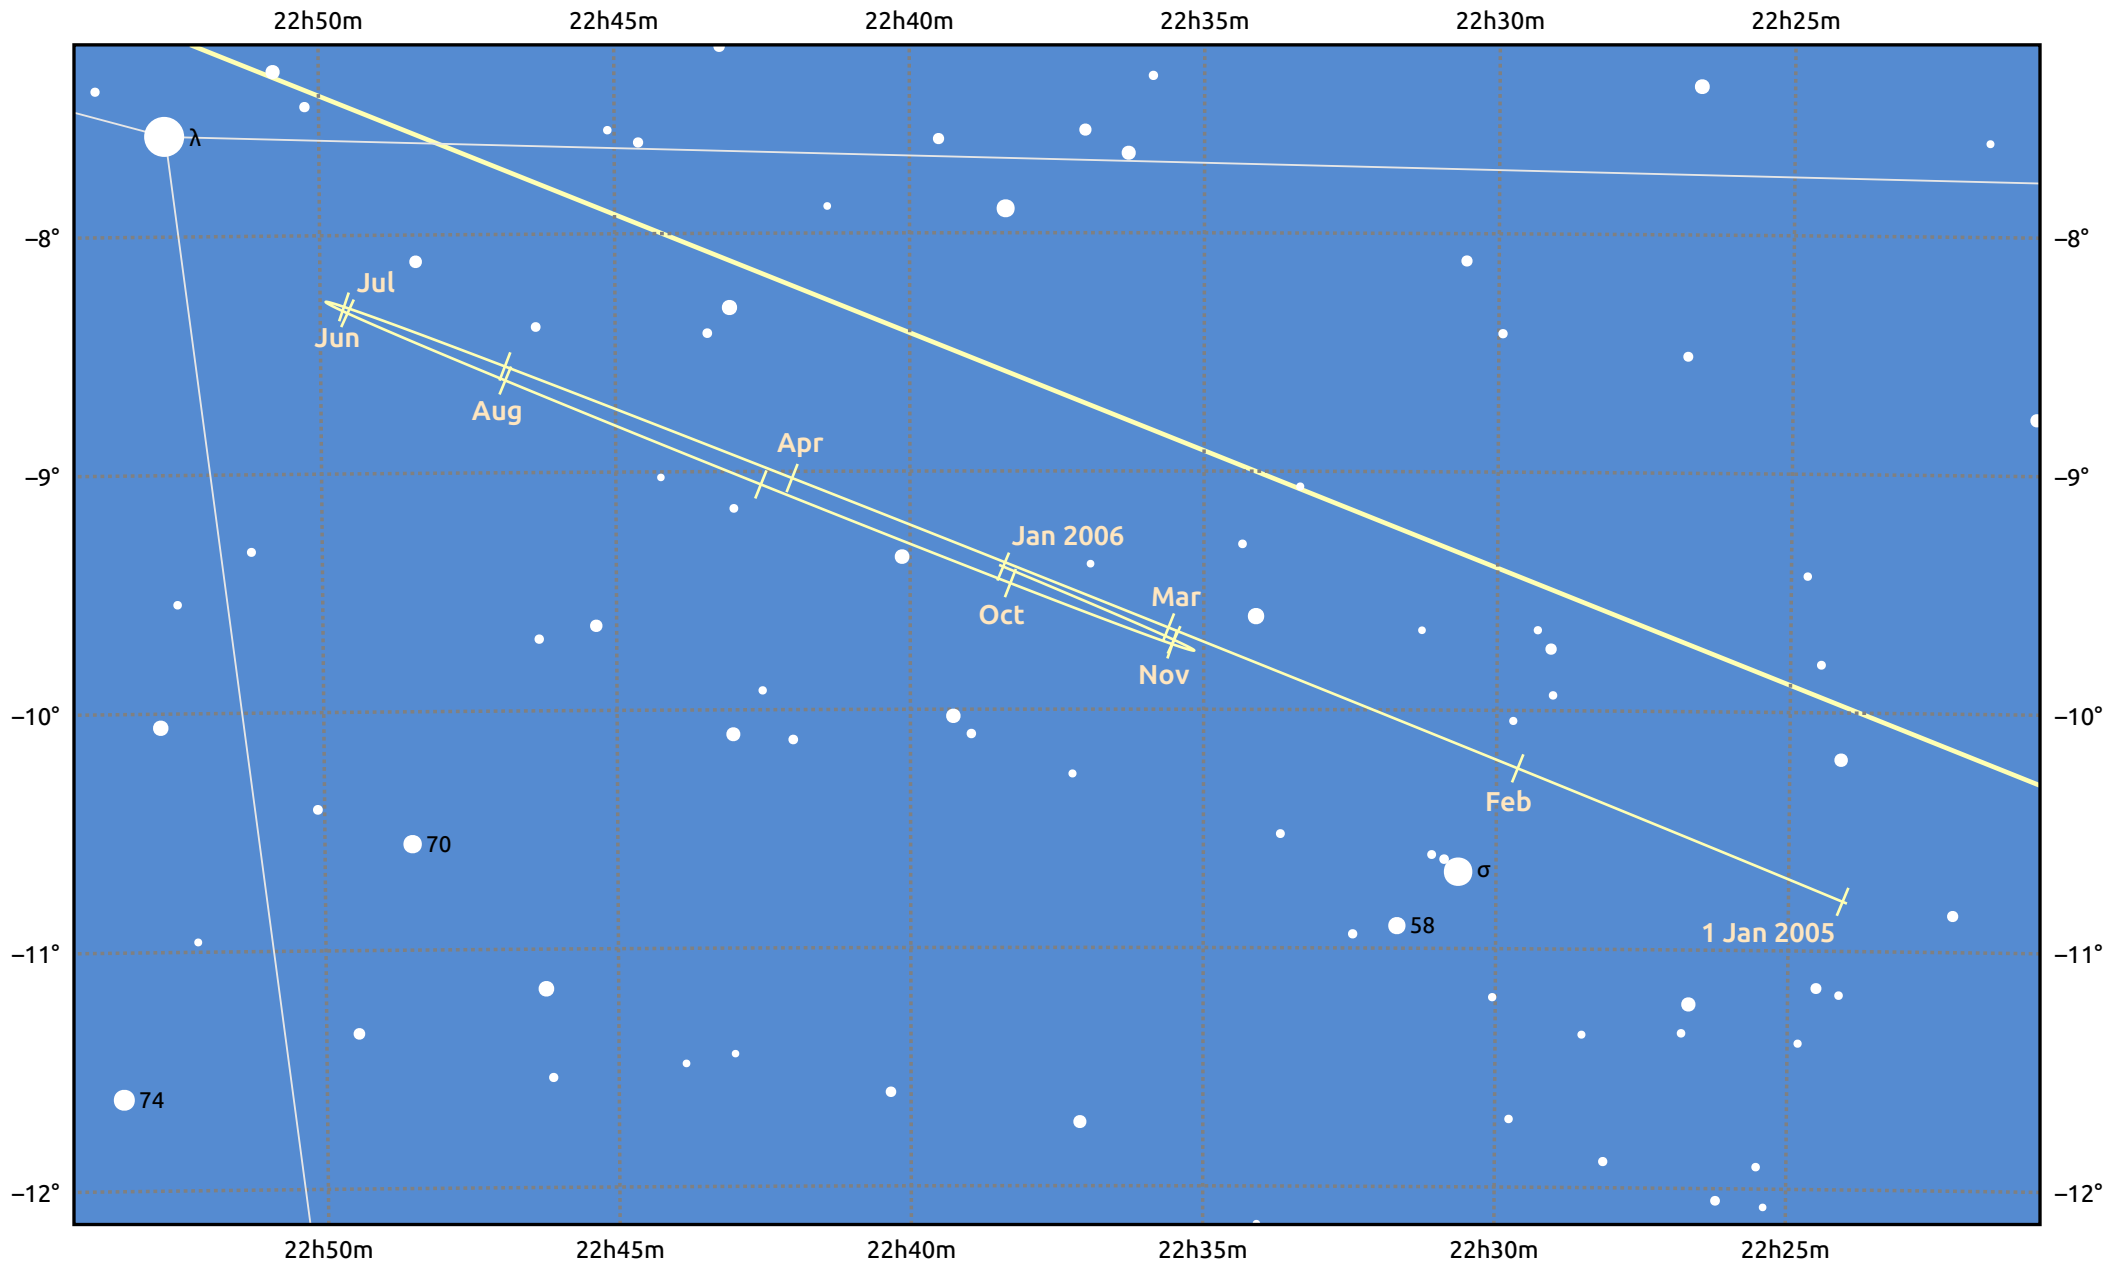

The path of Uranus in 2005

© Dominic Ford 2011–2025. Date markers placed at midnight UTC. Downloaded from <https://in-the-sky.org>

Magnitude scale: • 9.0 • 8.0 • 7.0 ● 6.0 ● 5.0 ● 4.0 ● 3.0

— Ecliptic Plane

Galaxy Bright nebula Open cluster Globular cluster Planetary nebula

Date	Mag	Angular size
2005 Jan 1	5.9	3.4"
2005 Apr 1	5.9	3.4"
2005 Jul 1	5.8	3.6"
2005 Oct 1	5.8	3.7"
2006 Jan 1	5.9	3.4"