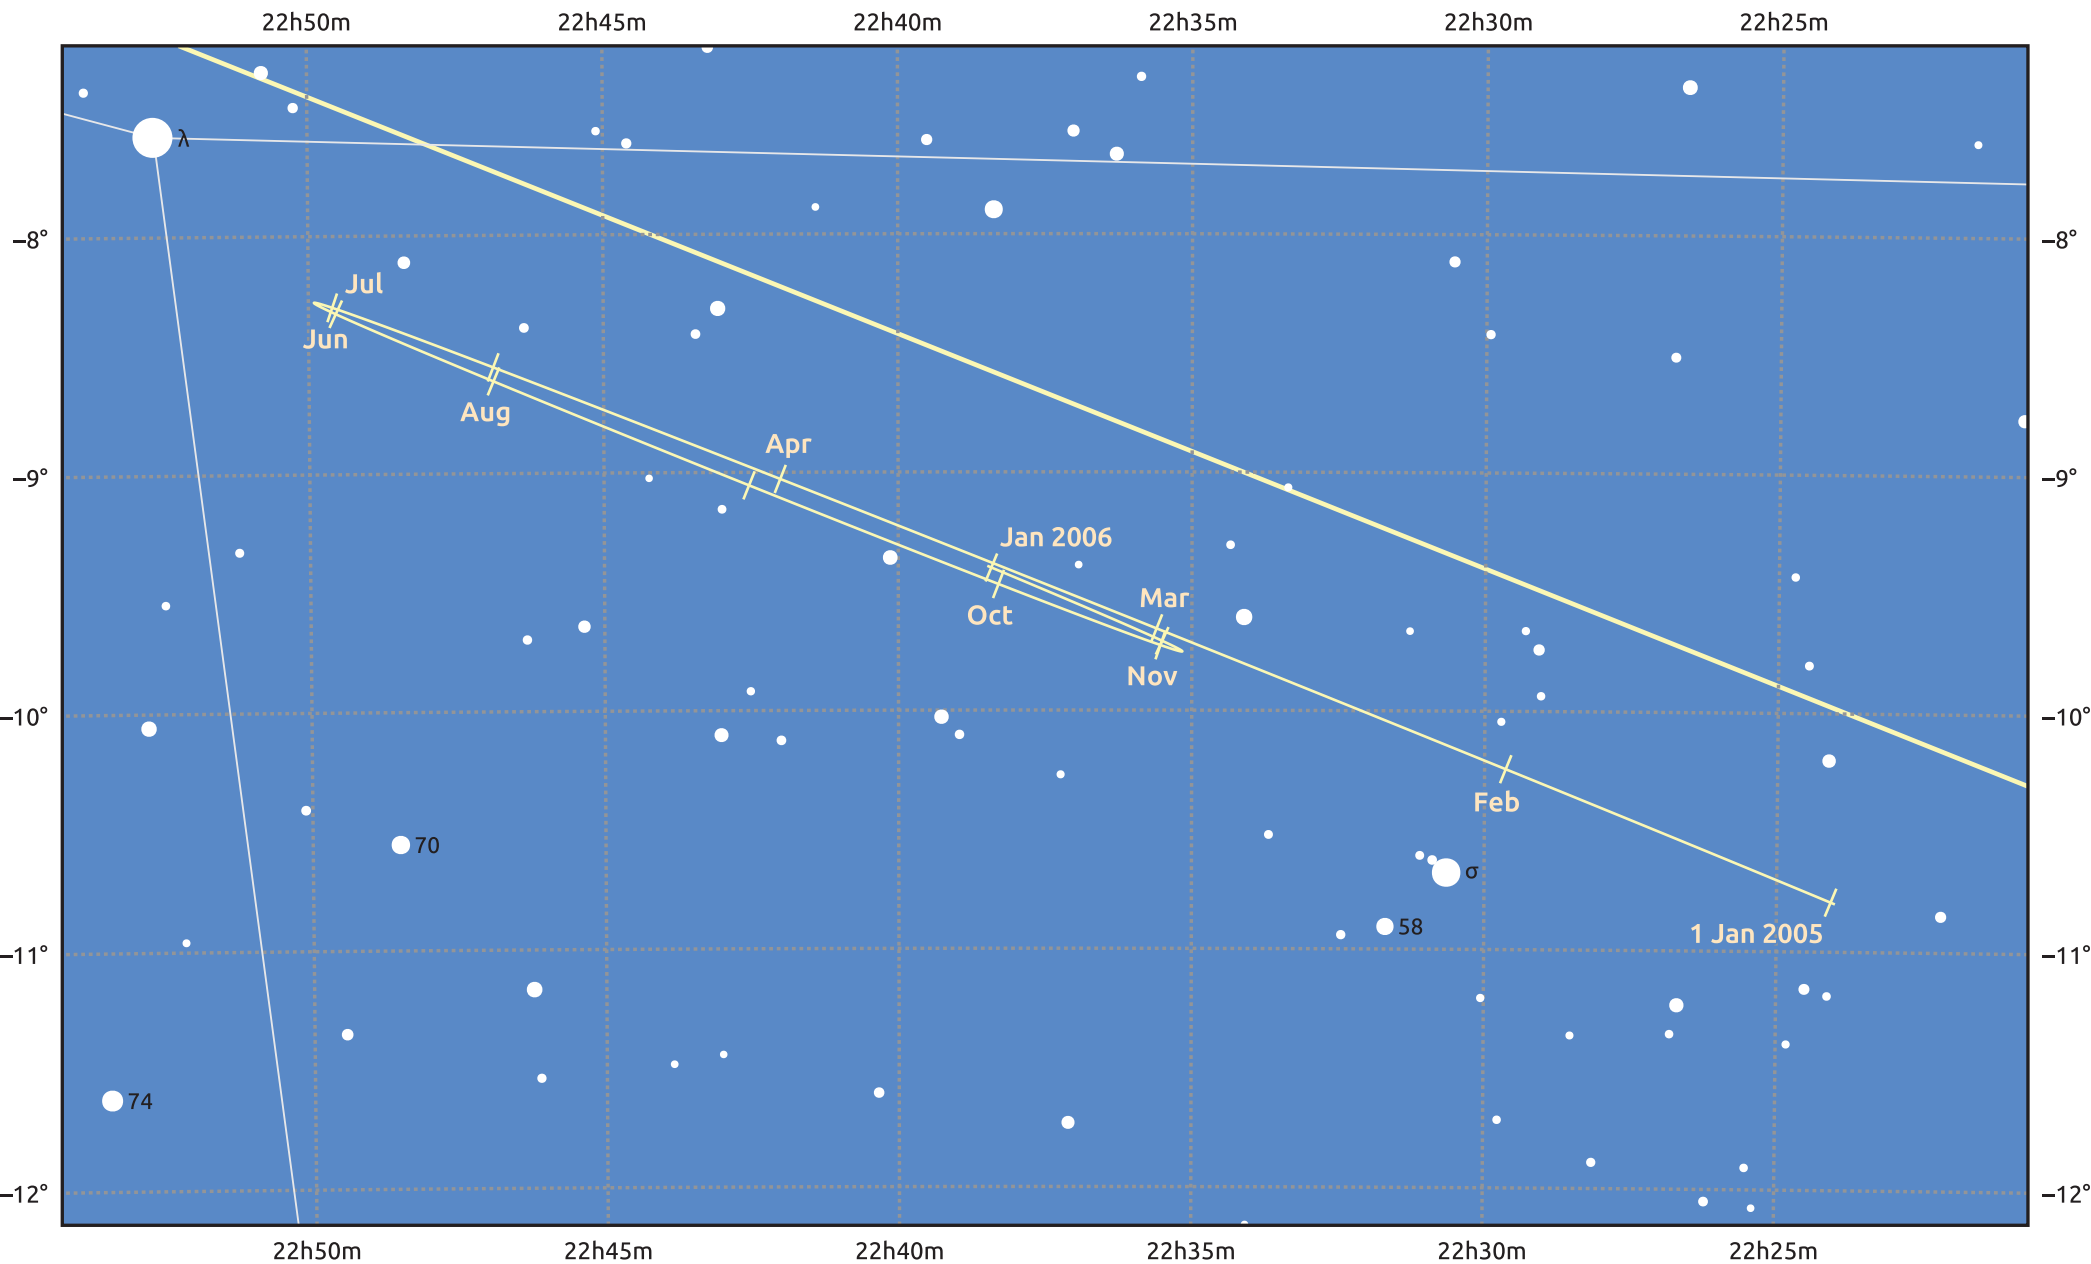

# The path of Uranus in 2005

© Dominic Ford 2011–2025. Date markers placed at midnight UTC. Downloaded from <https://in-the-sky.org>

Magnitude scale: ● 9.0 ● 8.0 ● 7.0 ● 6.0 ● 5.0 ● 4.0 ● 3.0

— Ecliptic Plane

Galaxy Bright nebula Open cluster Globular cluster Planetary nebula

Date	Mag	Angular size
2005 Jan 1	5.9	3.4"
2005 Apr 1	5.9	3.4"
2005 Jul 1	5.8	3.6"
2005 Oct 1	5.8	3.7"
2006 Jan 1	5.9	3.4"