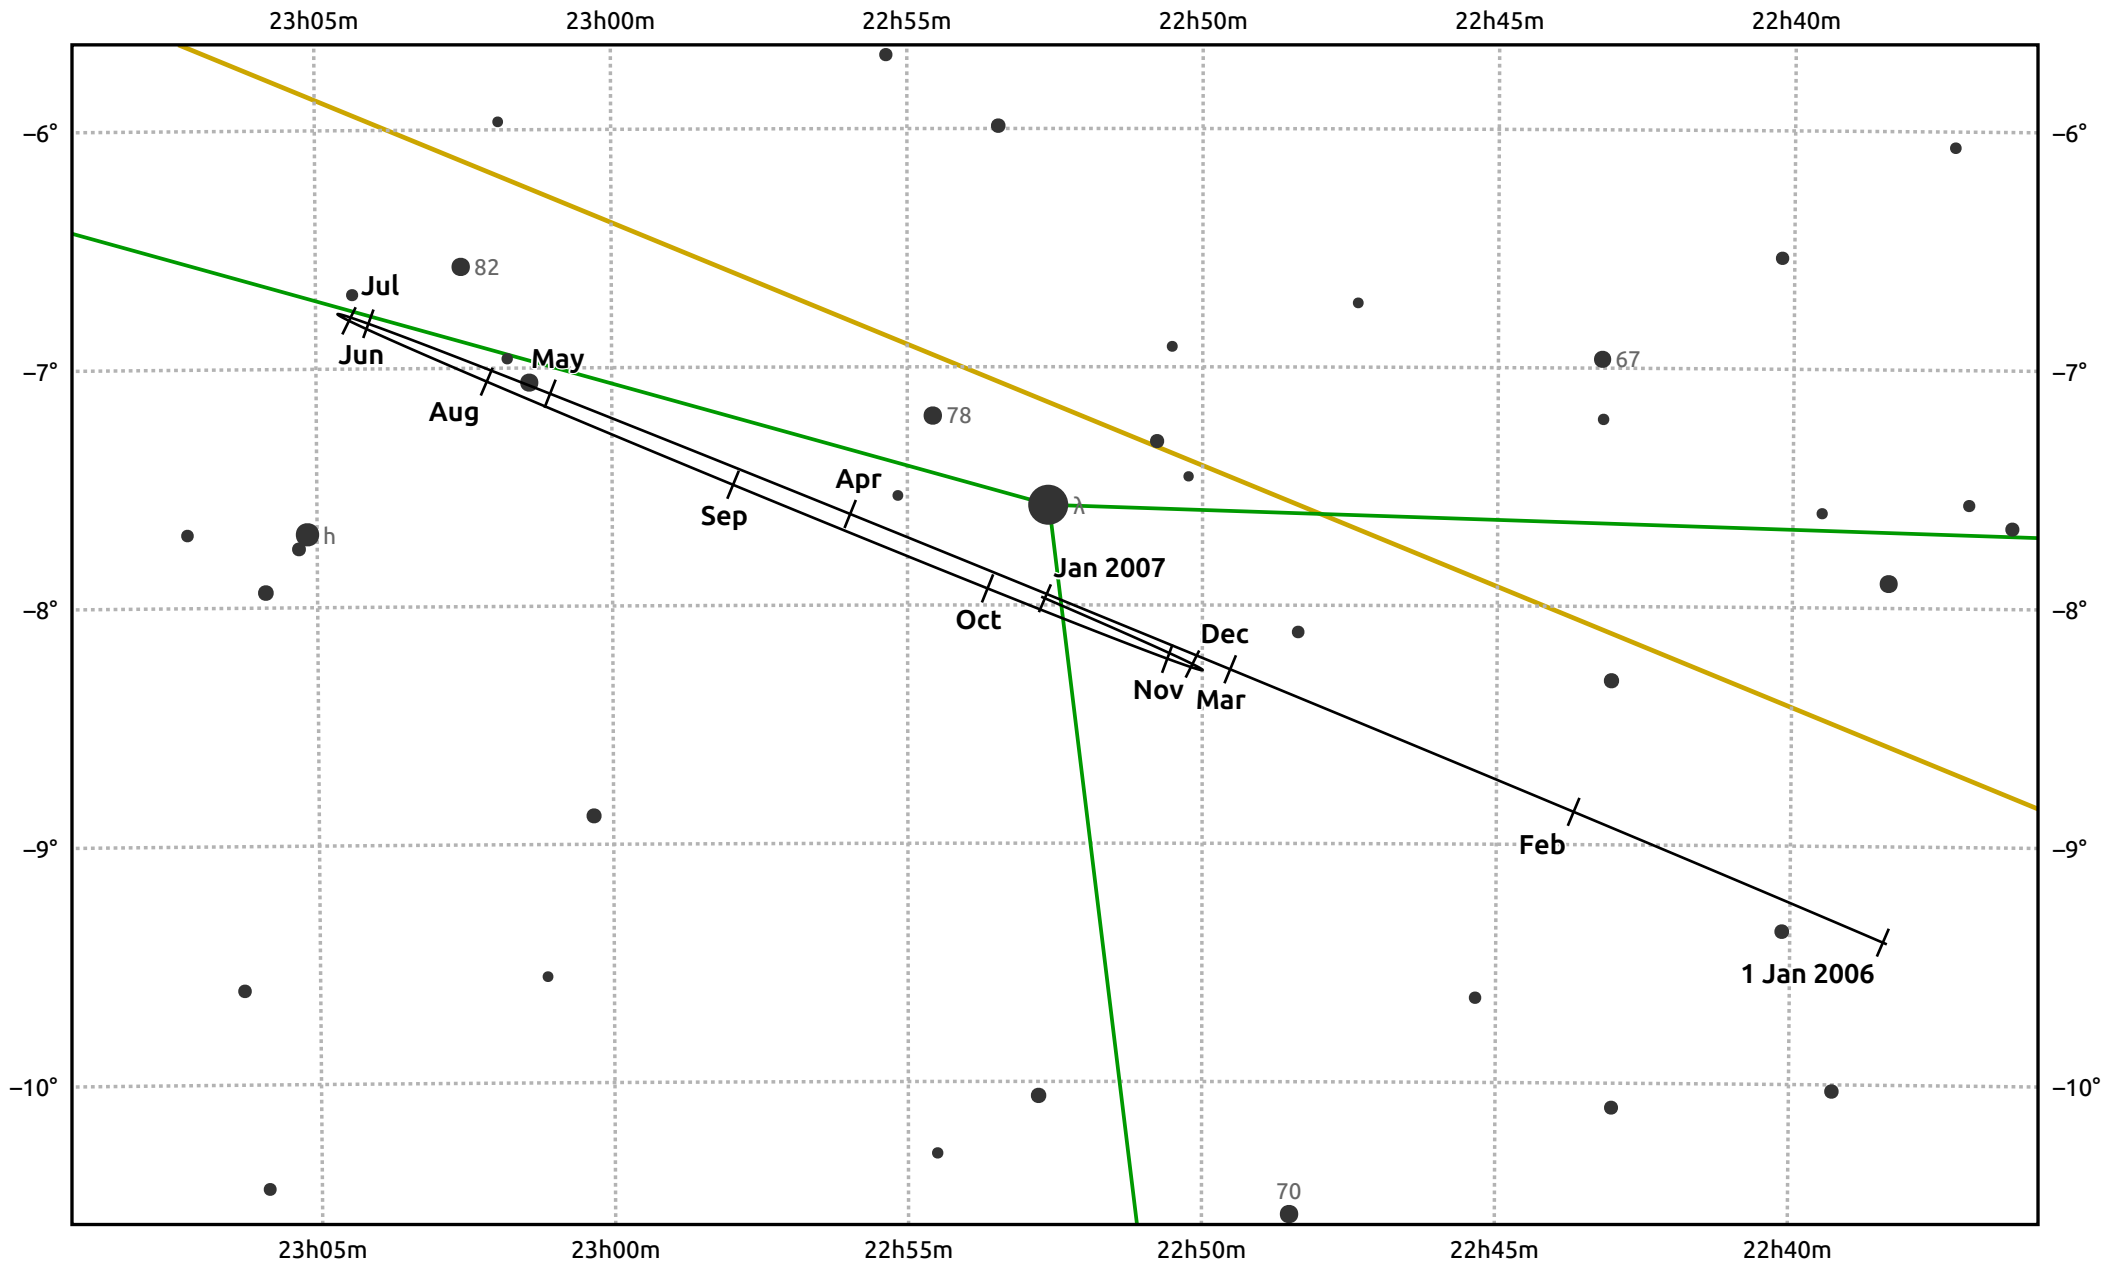

# The path of Uranus in 2006

© Dominic Ford 2011–2025. Date markers placed at midnight UTC. Downloaded from <https://in-the-sky.org>

Magnitude scale: ● 8.0 ● 7.0 ● 6.0 ● 5.0 ● 4.0 ● 3.0

— Ecliptic Plane

● Galaxy ■ Bright nebula ● Open cluster ⊕ Globular cluster ⊕ Planetary nebula

| Date       | Mag | Angular size |
|------------|-----|--------------|
| 2006 Jan 1 | 5.9 | 3.4"         |
| 2006 Apr 1 | 5.9 | 3.4"         |
| 2006 Jul 1 | 5.8 | 3.6"         |
| 2006 Oct 1 | 5.8 | 3.7"         |
| 2007 Jan 1 | 5.9 | 3.4"         |