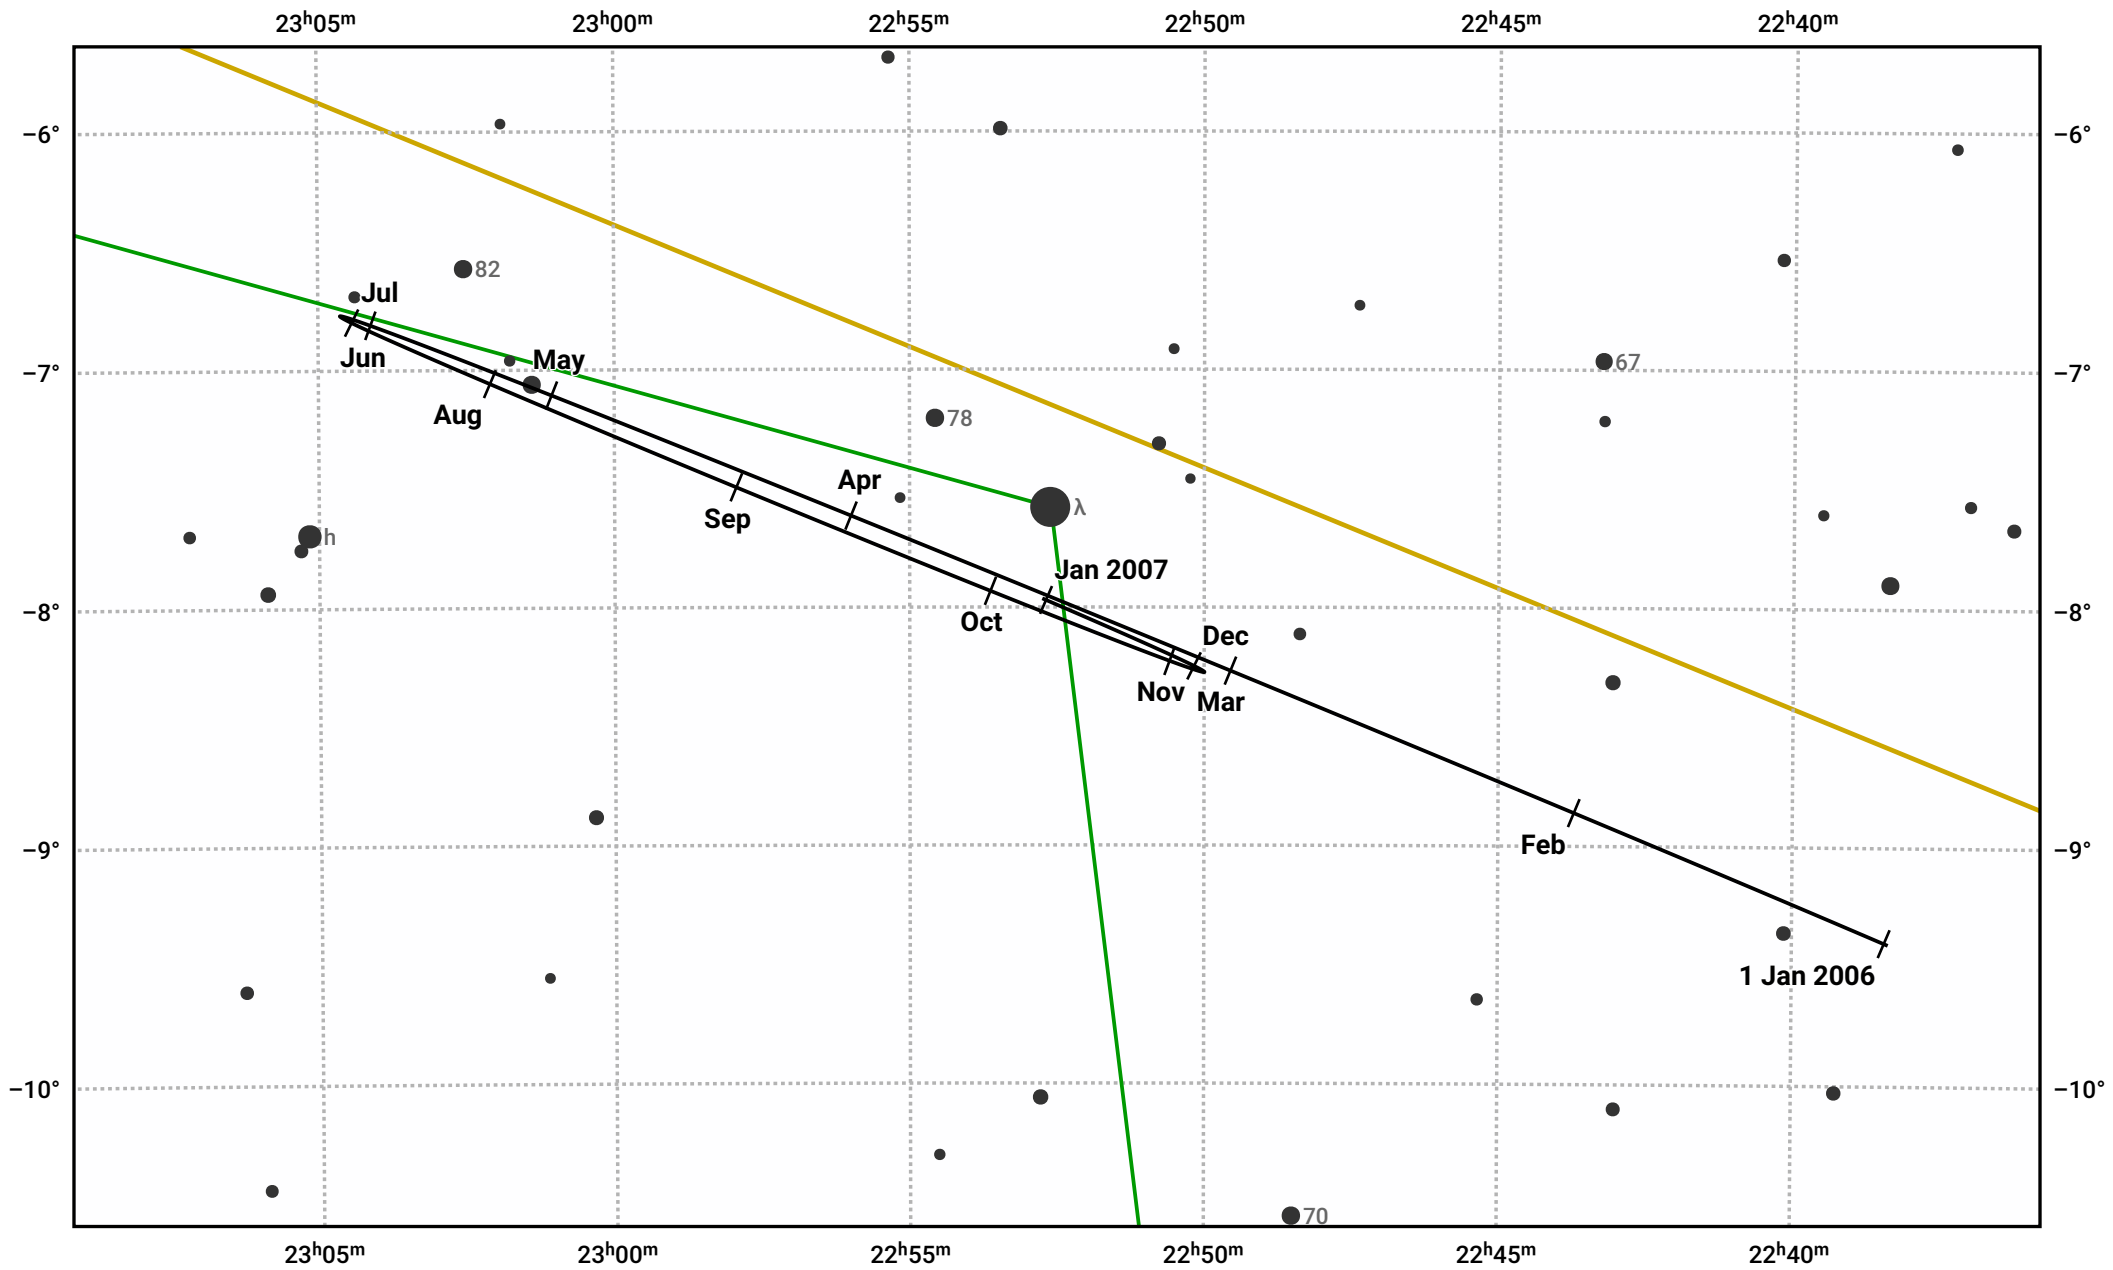

The path of Uranus in 2006

© Dominic Ford 2011–2023. Date markers placed at midnight UTC. Downloaded from <https://in-the-sky.org>

Magnitude scale: ● 8.0 ● 7.0 ● 6.0 ● 5.0 ● 4.0 ● 3.0

— Ecliptic Plane

● Galaxy ■ Bright nebula ● Open cluster ⊕ Globular cluster

Date	Mag	Angular size
2006 Jan 1	5.9	3.4"
2006 Apr 1	5.9	3.4"
2006 Jul 1	5.8	3.6"
2006 Oct 1	5.8	3.7"
2007 Jan 1	5.9	3.4"