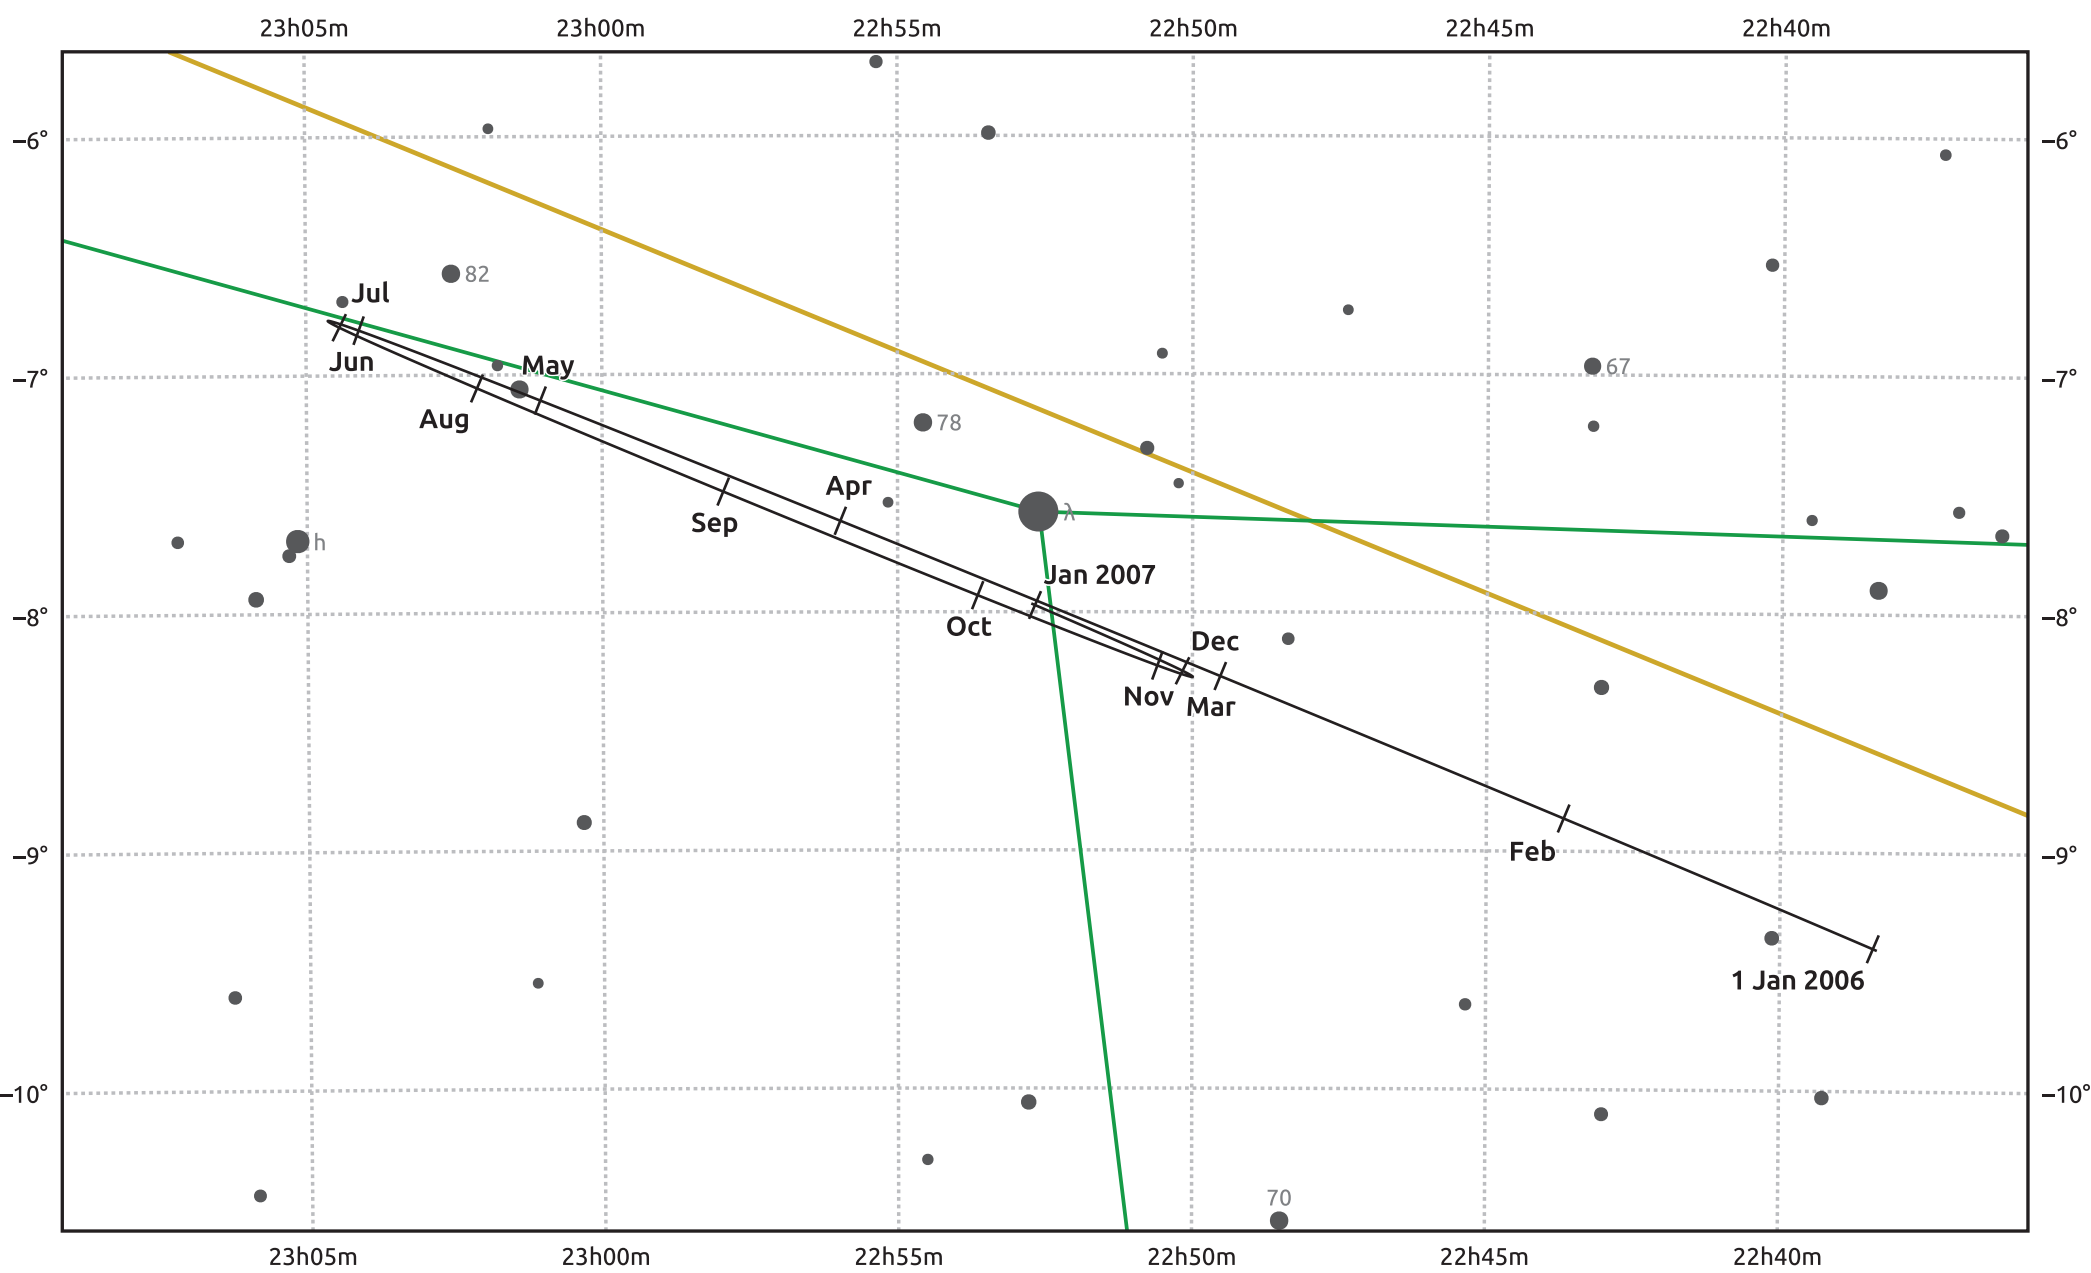

The path of Uranus in 2006

© Dominic Ford 2011–2025. Date markers placed at midnight UTC. Downloaded from <https://in-the-sky.org>

Magnitude scale: ● 8.0 ● 7.0 ● 6.0 ● 5.0 ● 4.0 ● 3.0

— Ecliptic Plane

- Galaxy
- Bright nebula
- Open cluster
- ⊕ Globular cluster
- + Planetary nebula

Date	Mag	Angular size
2006 Jan 1	5.9	3.4"
2006 Apr 1	5.9	3.4"
2006 Jul 1	5.8	3.6"
2006 Oct 1	5.8	3.7"
2007 Jan 1	5.9	3.4"