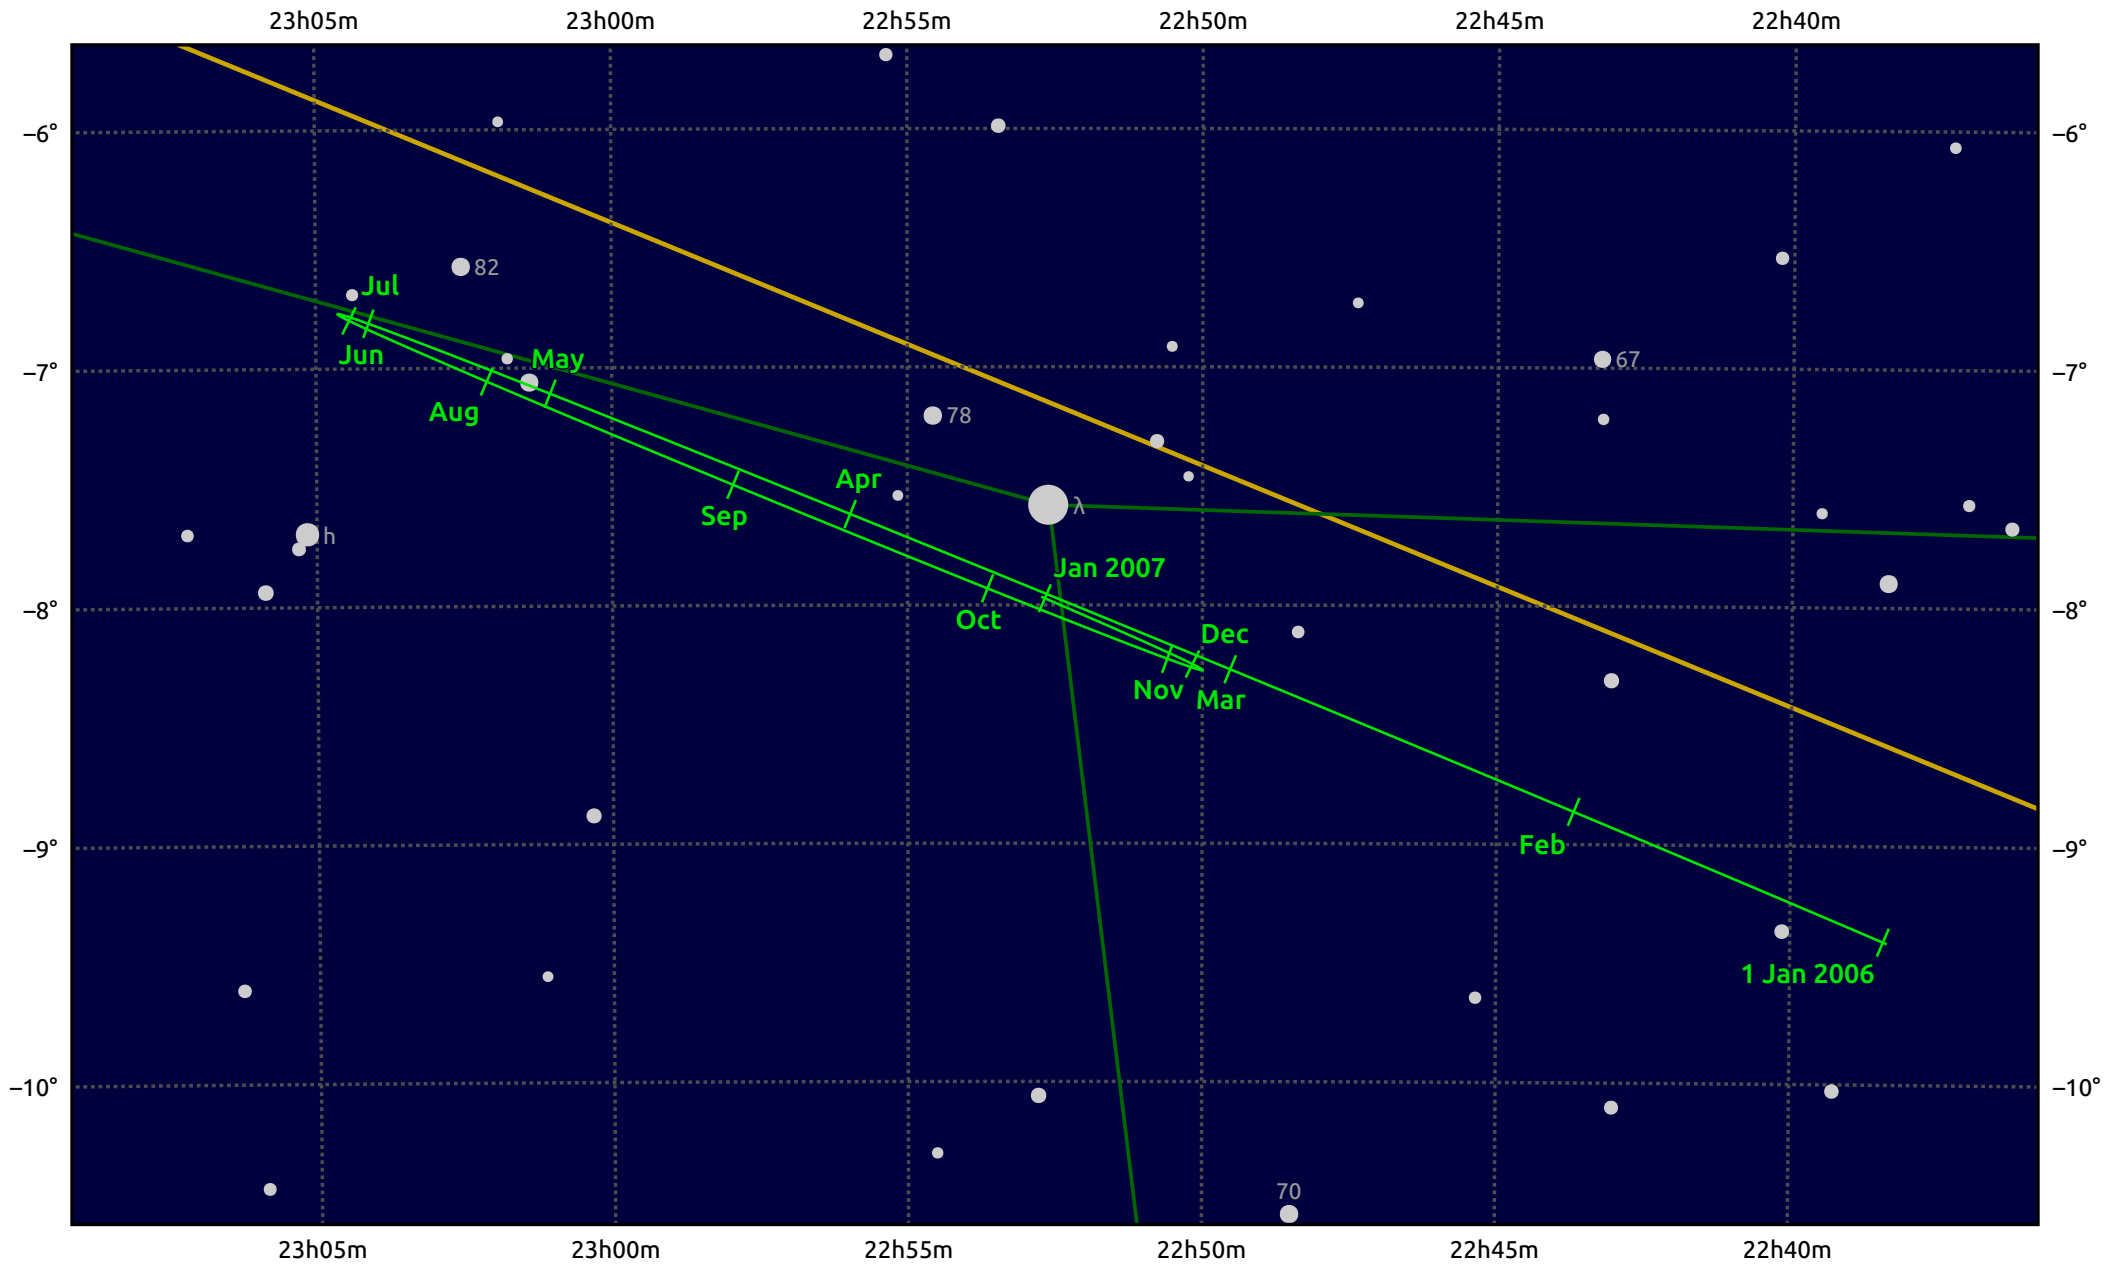

# The path of Uranus in 2006

© Dominic Ford 2011–2025. Date markers placed at midnight UTC. Downloaded from <https://in-the-sky.org>

Magnitude scale: ● 8.0 ● 7.0 ● 6.0 ● 5.0 ● 4.0 ● 3.0

— Ecliptic Plane

● Galaxy ■ Bright nebula ● Open cluster ● Globular cluster ● Planetary nebula

Date	Mag	Angular size
2006 Jan 1	5.9	3.4"
2006 Apr 1	5.9	3.4"
2006 Jul 1	5.8	3.6"
2006 Oct 1	5.8	3.7"
2007 Jan 1	5.9	3.4"