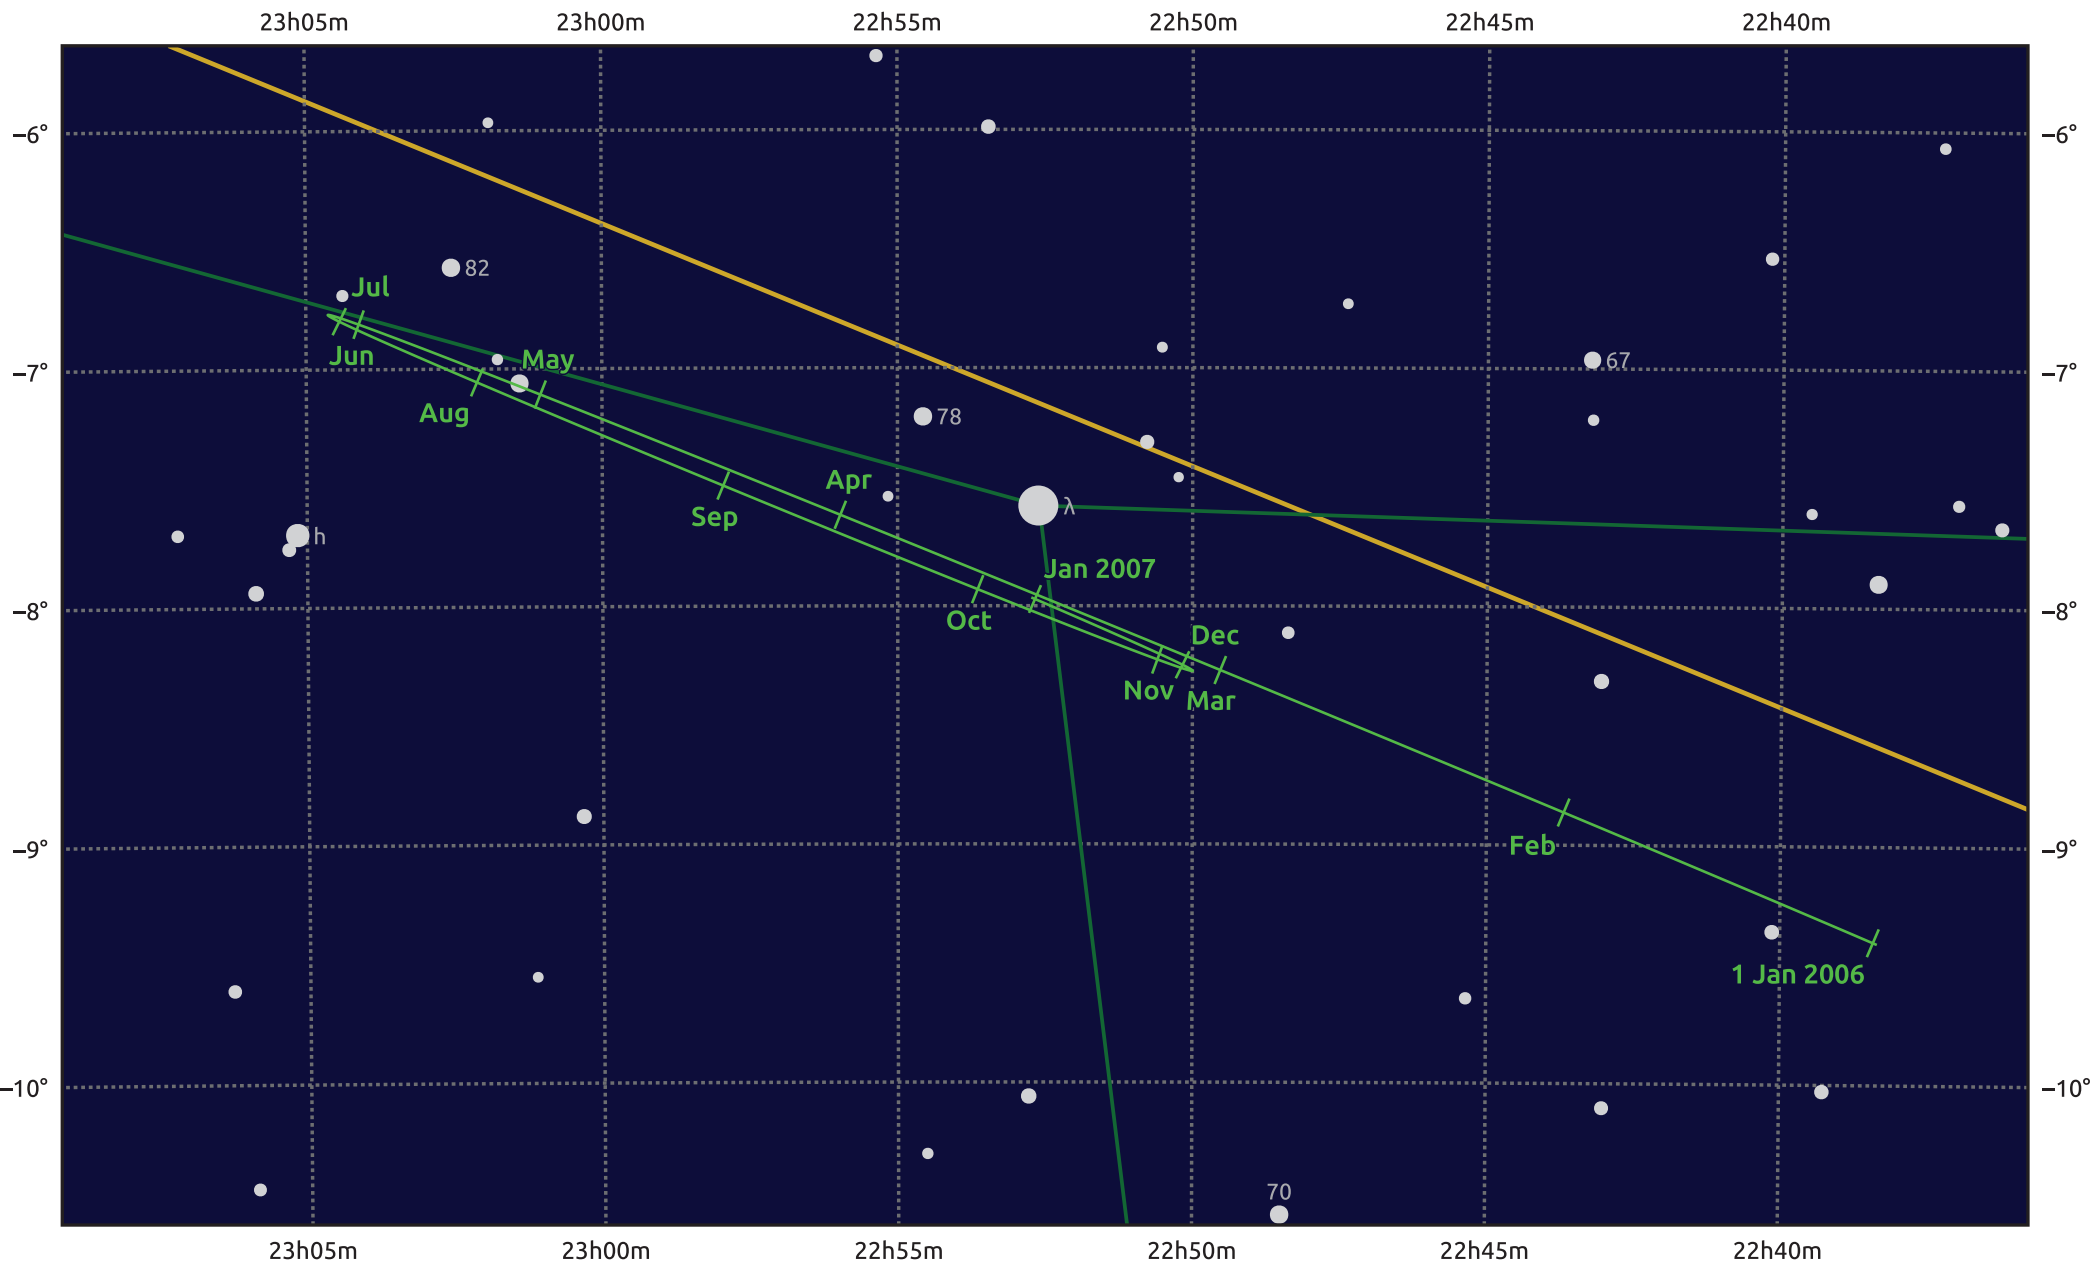

The path of Uranus in 2006

© Dominic Ford 2011–2025. Date markers placed at midnight UTC. Downloaded from <https://in-the-sky.org>

Magnitude scale: ● 8.0 ● 7.0 ● 6.0 ● 5.0 ● 4.0 ● 3.0

— Ecliptic Plane

● Galaxy
 ■ Bright nebula
 ● Open cluster
 ● Globular cluster
 + Planetary nebula

| Date | Mag | Angular size |
|------------|-----|--------------|
| 2006 Jan 1 | 5.9 | 3.4" |
| 2006 Apr 1 | 5.9 | 3.4" |
| 2006 Jul 1 | 5.8 | 3.6" |
| 2006 Oct 1 | 5.8 | 3.7" |
| 2007 Jan 1 | 5.9 | 3.4" |