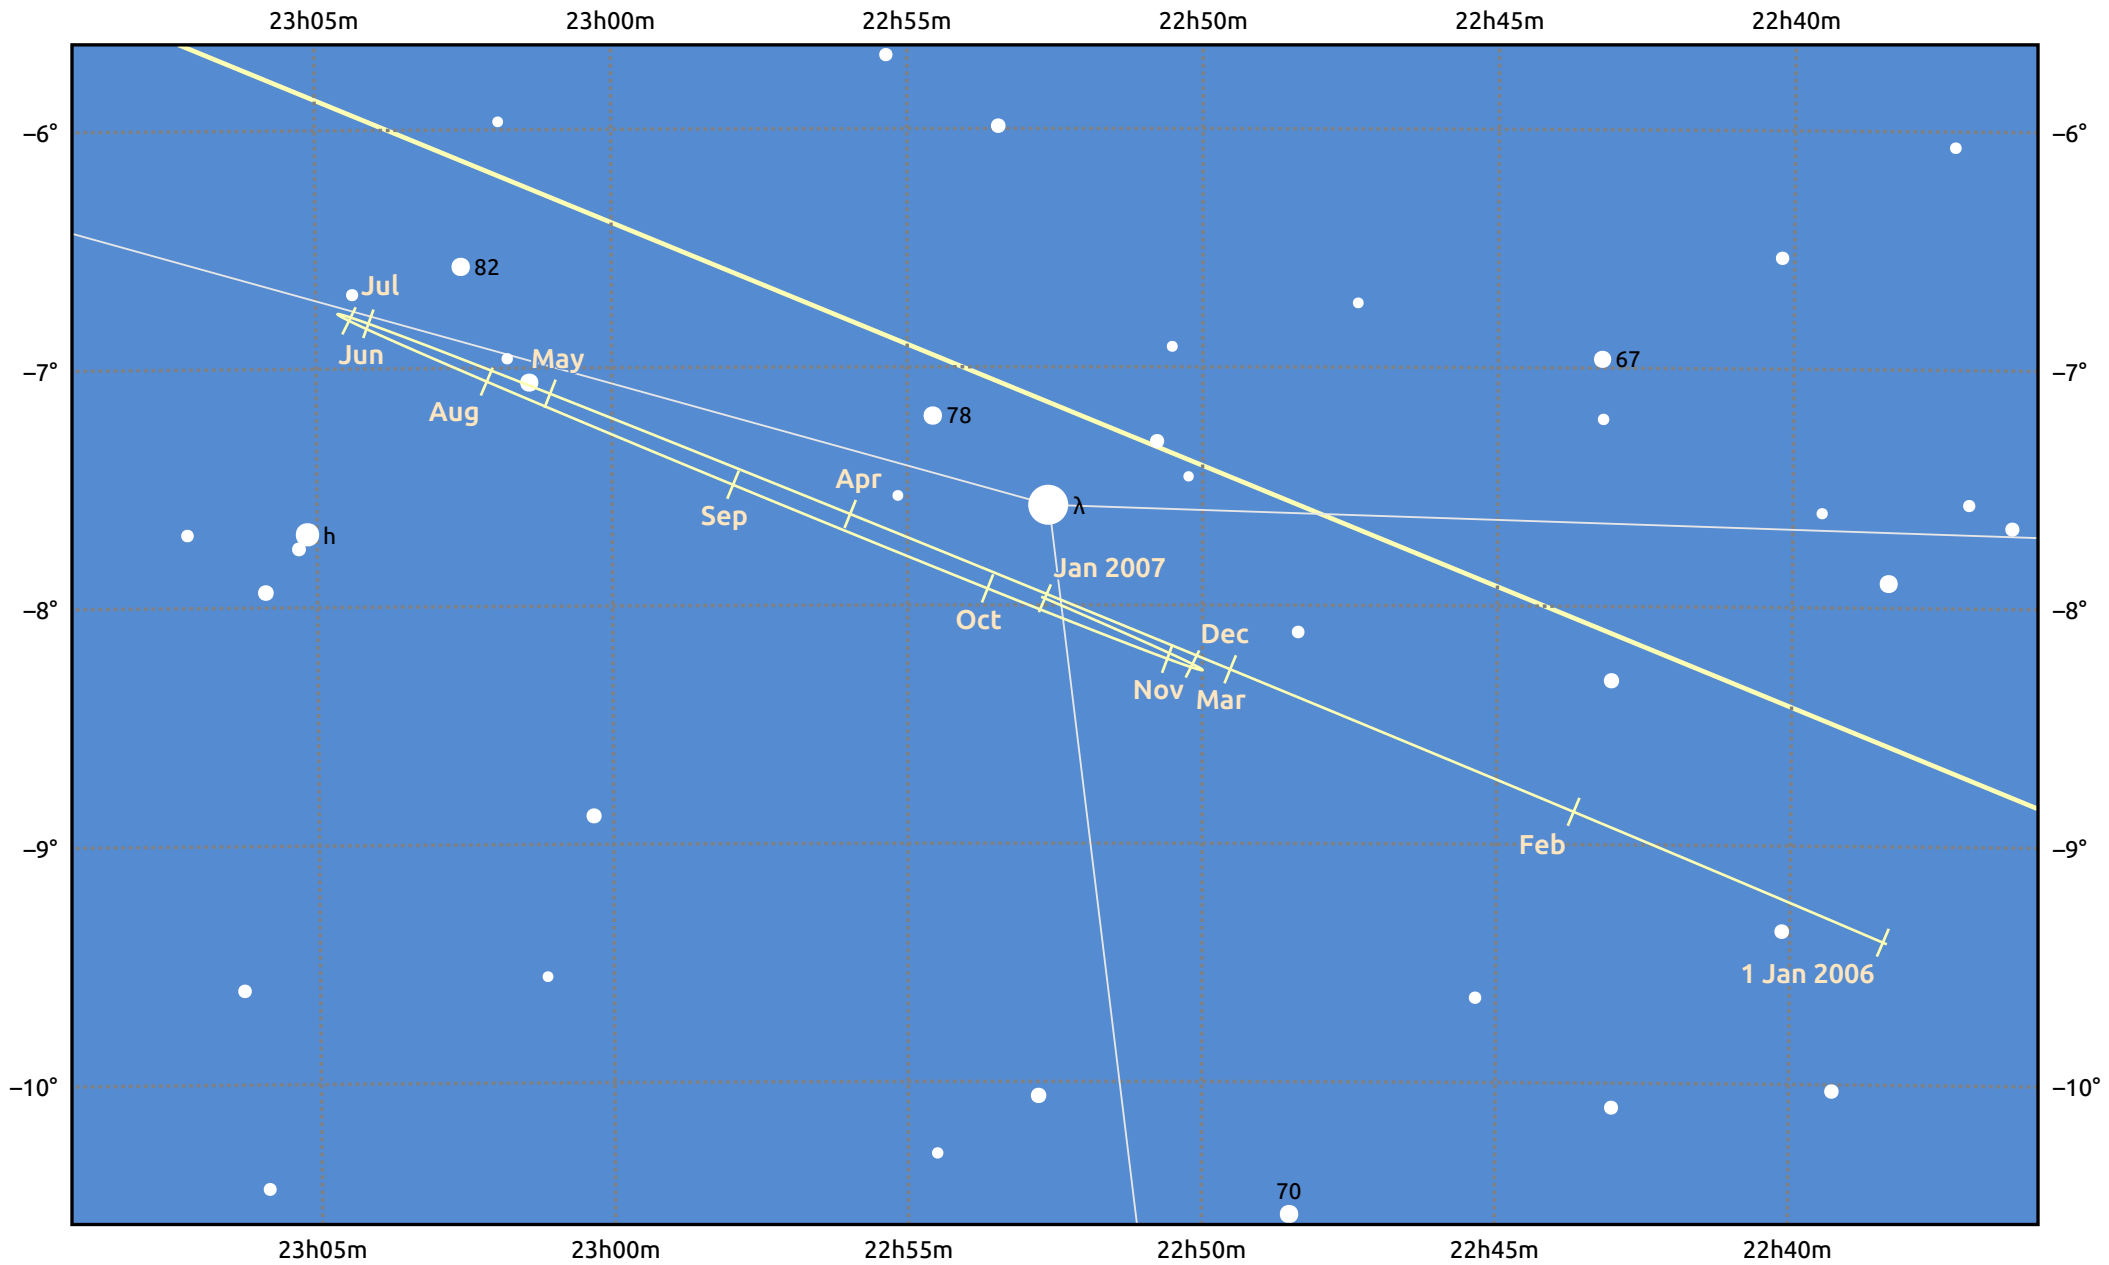

# The path of Uranus in 2006

© Dominic Ford 2011–2025. Date markers placed at midnight UTC. Downloaded from <https://in-the-sky.org>

Magnitude scale: ● 8.0 ● 7.0 ● 6.0 ● 5.0 ● 4.0 ● 3.0

— Ecliptic Plane

Galaxy Bright nebula Open cluster Globular cluster Planetary nebula

Date	Mag	Angular size
2006 Jan 1	5.9	3.4"
2006 Apr 1	5.9	3.4"
2006 Jul 1	5.8	3.6"
2006 Oct 1	5.8	3.7"
2007 Jan 1	5.9	3.4"