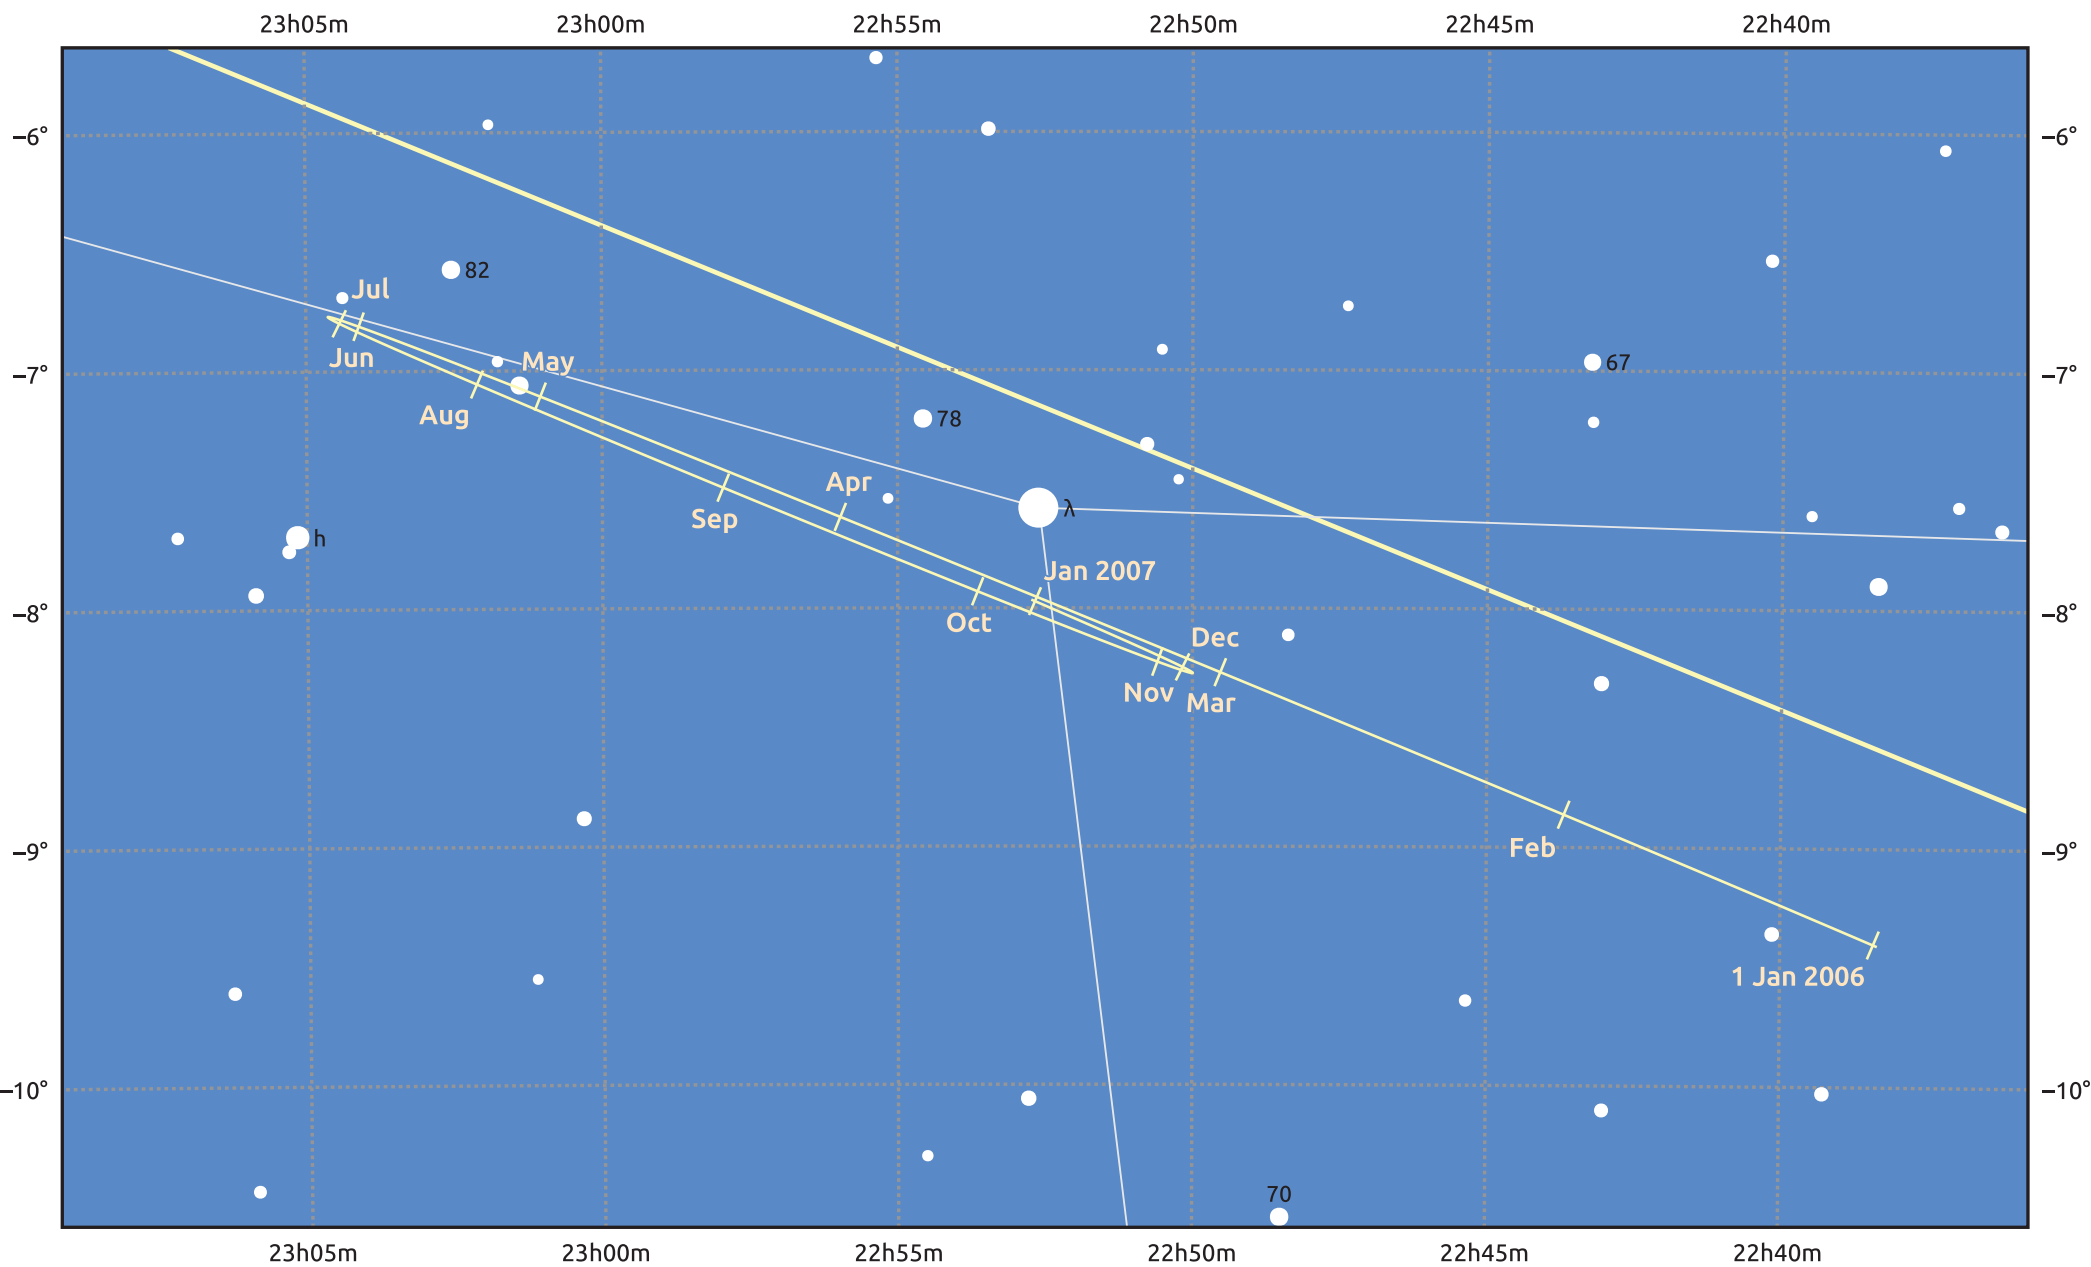

The path of Uranus in 2006

© Dominic Ford 2011–2025. Date markers placed at midnight UTC. Downloaded from <https://in-the-sky.org>

Magnitude scale: ● 8.0 ● 7.0 ● 6.0 ● 5.0 ● 4.0 ● 3.0

— Ecliptic Plane

Galaxy Bright nebula Open cluster Globular cluster Planetary nebula

Date	Mag	Angular size
2006 Jan 1	5.9	3.4"
2006 Apr 1	5.9	3.4"
2006 Jul 1	5.8	3.6"
2006 Oct 1	5.8	3.7"
2007 Jan 1	5.9	3.4"