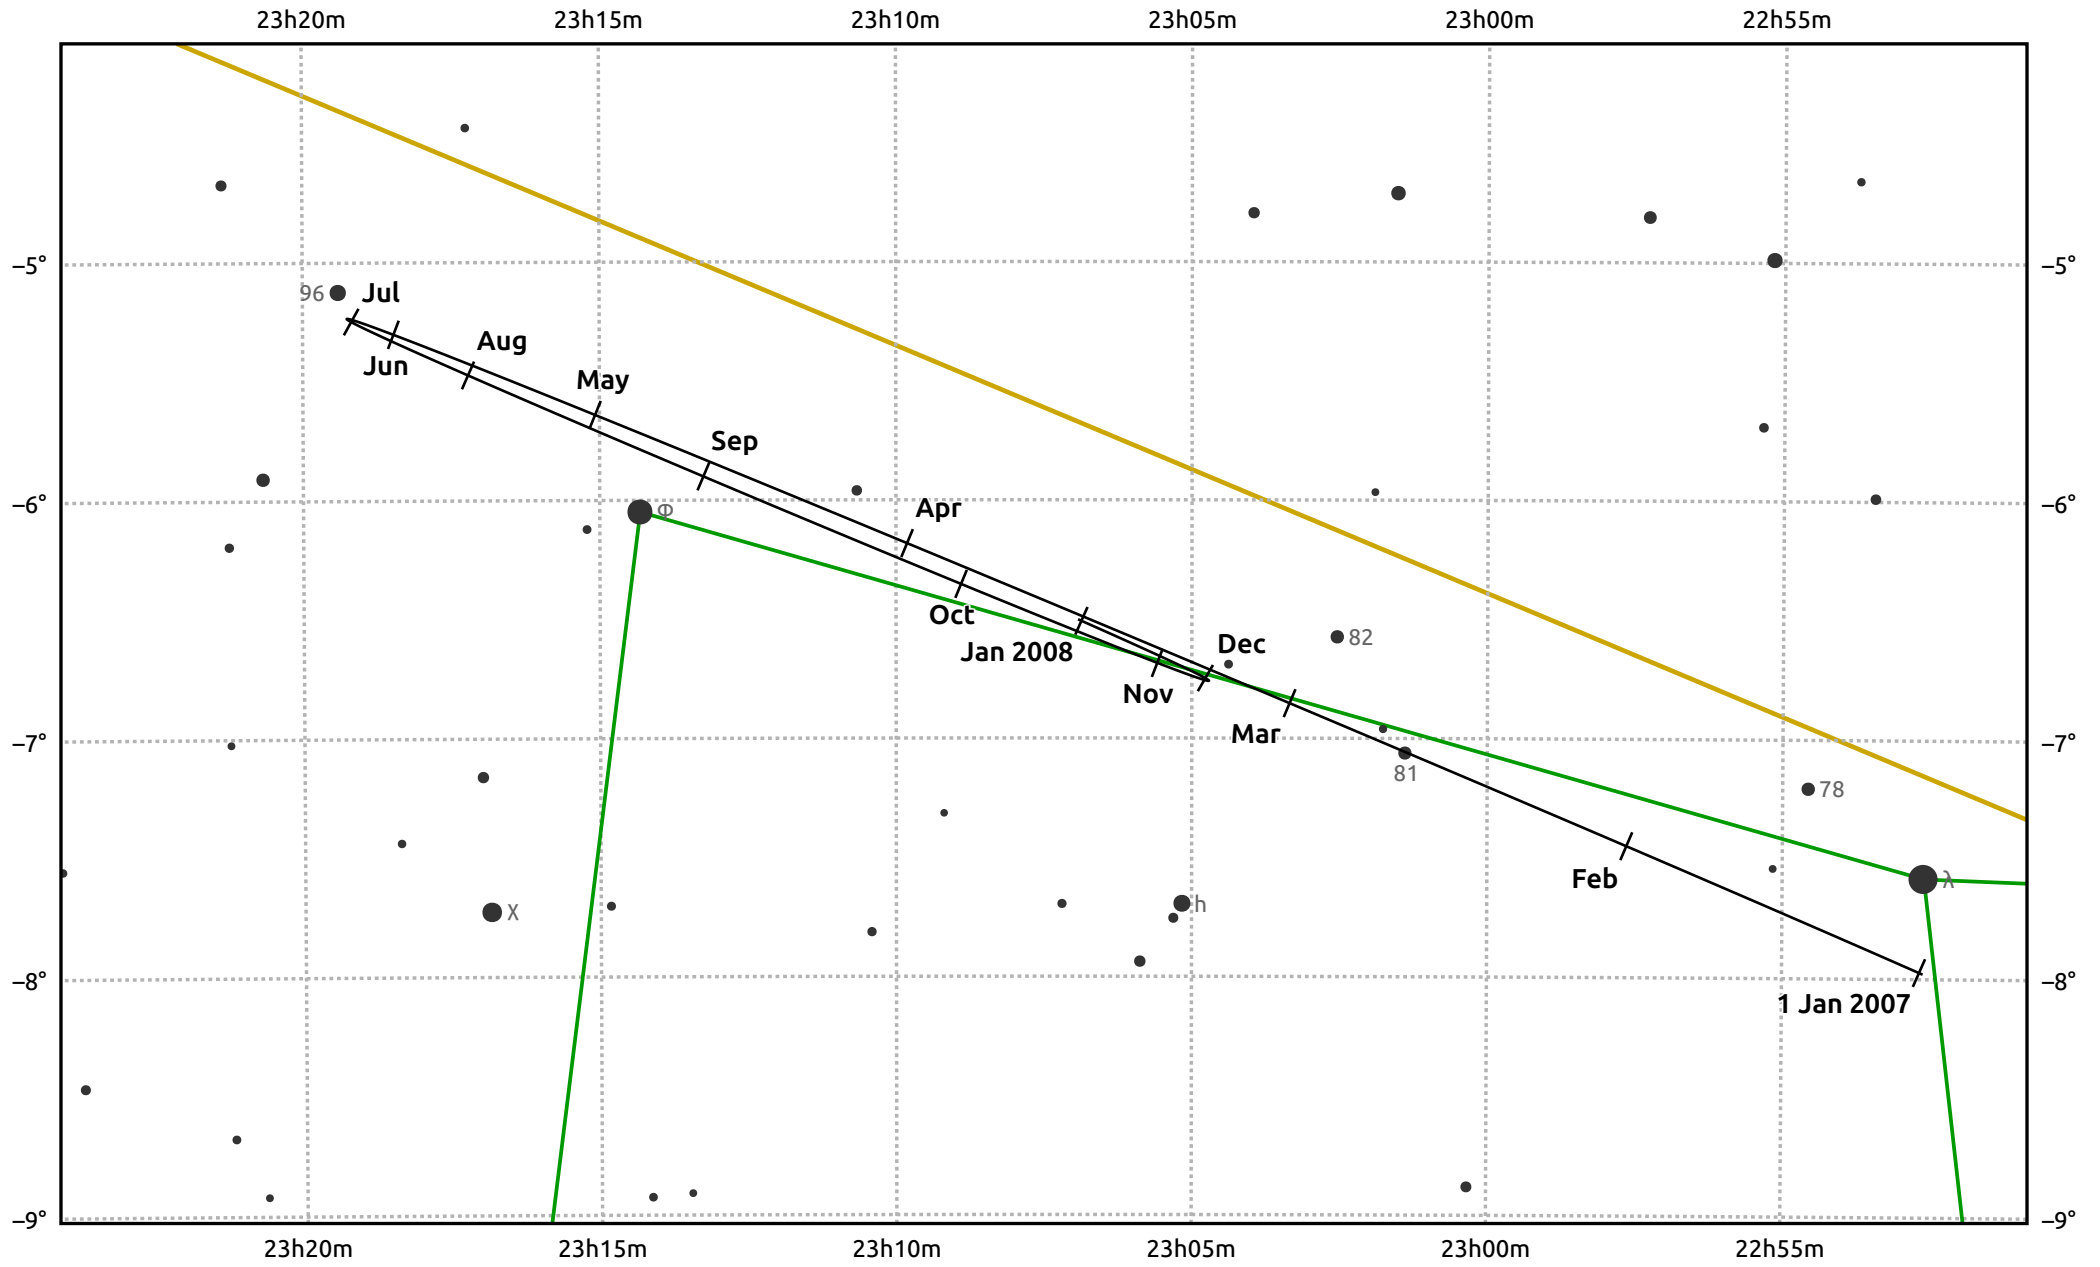

The path of Uranus in 2007

© Dominic Ford 2011–2025. Date markers placed at midnight UTC. Downloaded from <https://in-the-sky.org>

Magnitude scale: • 8.0 • 7.0 • 6.0 • 5.0 • 4.0 • 3.0

— Ecliptic Plane

Galaxy Bright nebula Open cluster Globular cluster Planetary nebula

Date	Mag	Angular size
2007 Jan 1	5.9	3.4"
2007 Apr 1	6.0	3.4"
2007 Jul 1	5.8	3.6"
2007 Oct 1	5.8	3.7"
2008 Jan 1	5.9	3.4"