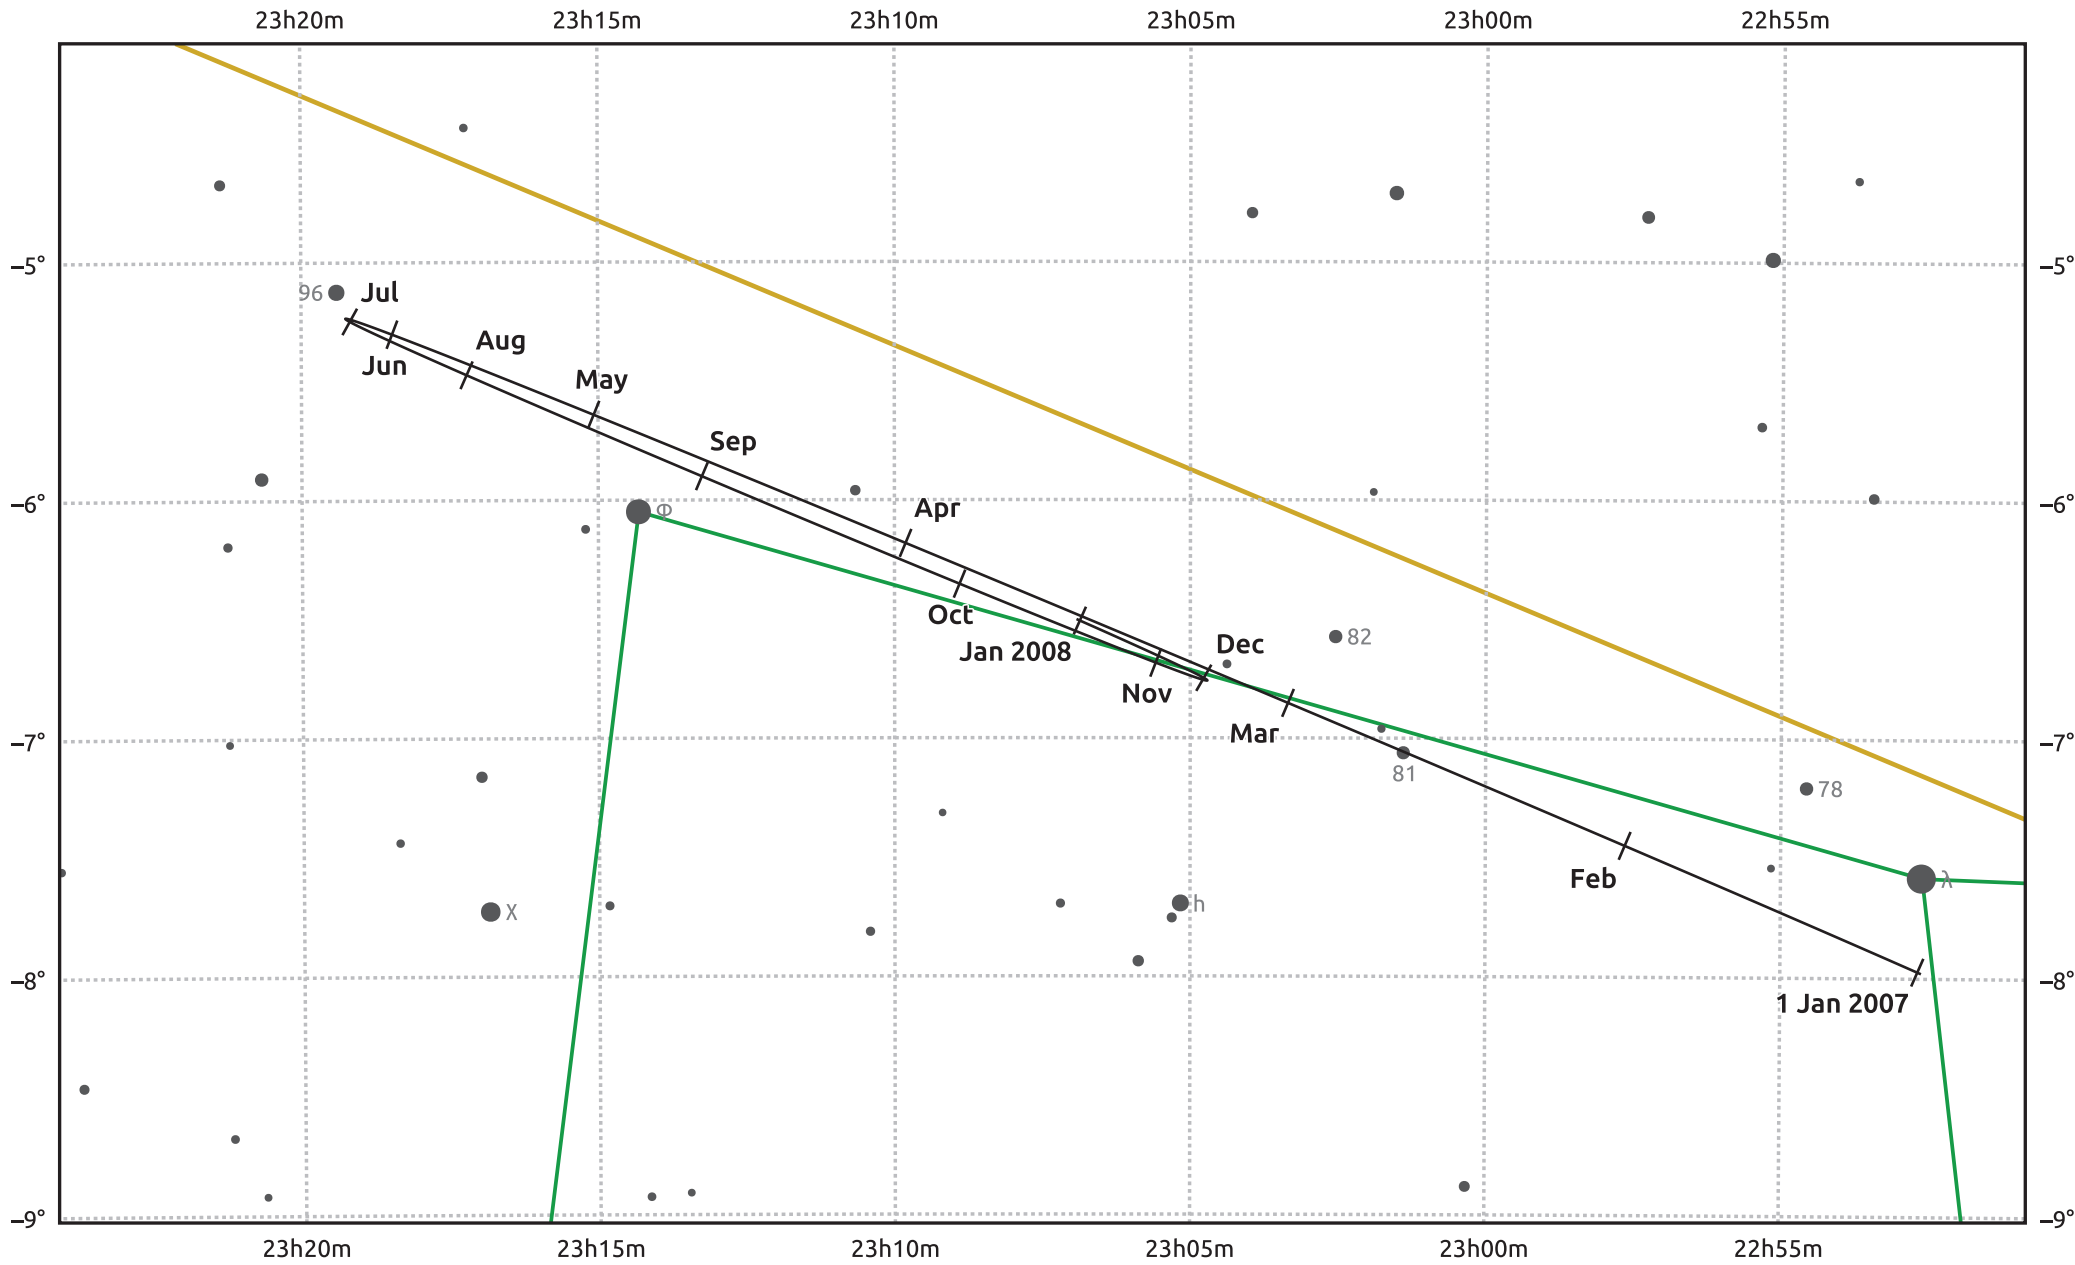

The path of Uranus in 2007

© Dominic Ford 2011–2025. Date markers placed at midnight UTC. Downloaded from <https://in-the-sky.org>

Magnitude scale: • 8.0 • 7.0 • 6.0 • 5.0 • 4.0 • 3.0

— Ecliptic Plane

- Galaxy
- Bright nebula
- Open cluster
- Globular cluster
- Planetary nebula

Date	Mag	Angular size
2007 Jan 1	5.9	3.4"
2007 Apr 1	6.0	3.4"
2007 Jul 1	5.8	3.6"
2007 Oct 1	5.8	3.7"
2008 Jan 1	5.9	3.4"