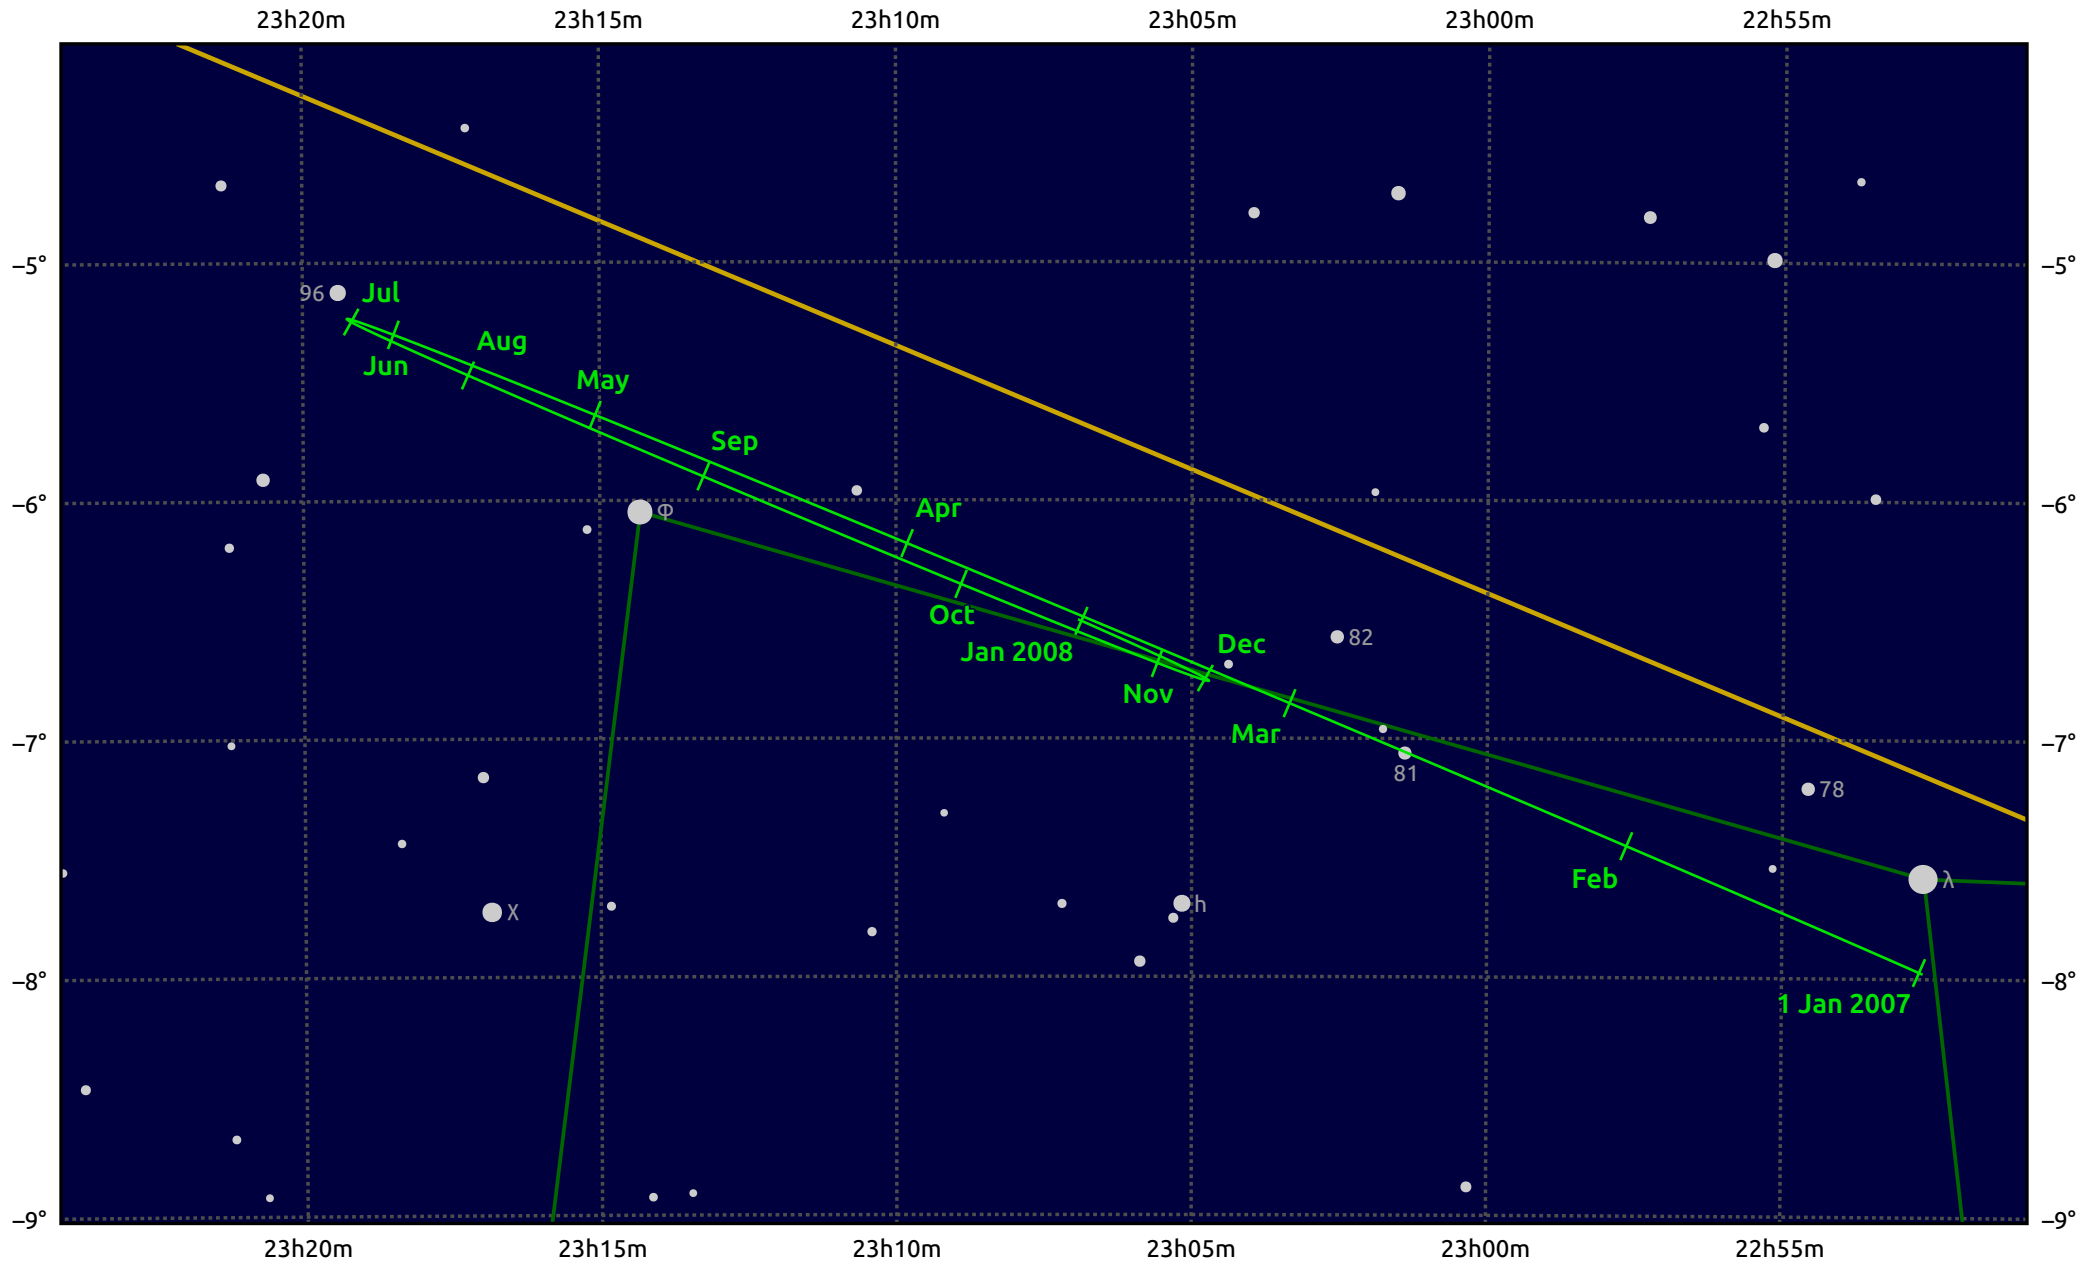

The path of Uranus in 2007

Magnitude scale: ● 8.0 ● 7.0 ● 6.0 ● 5.0 ● 4.0 ● 3.0

— Ecliptic Plane

Galaxy Bright nebula Open cluster Globular cluster Planetary nebula

Date	Mag	Angular size
2007 Jan 1	5.9	3.4"
2007 Apr 1	6.0	3.4"
2007 Jul 1	5.8	3.6"
2007 Oct 1	5.8	3.7"
2008 Jan 1	5.9	3.4"