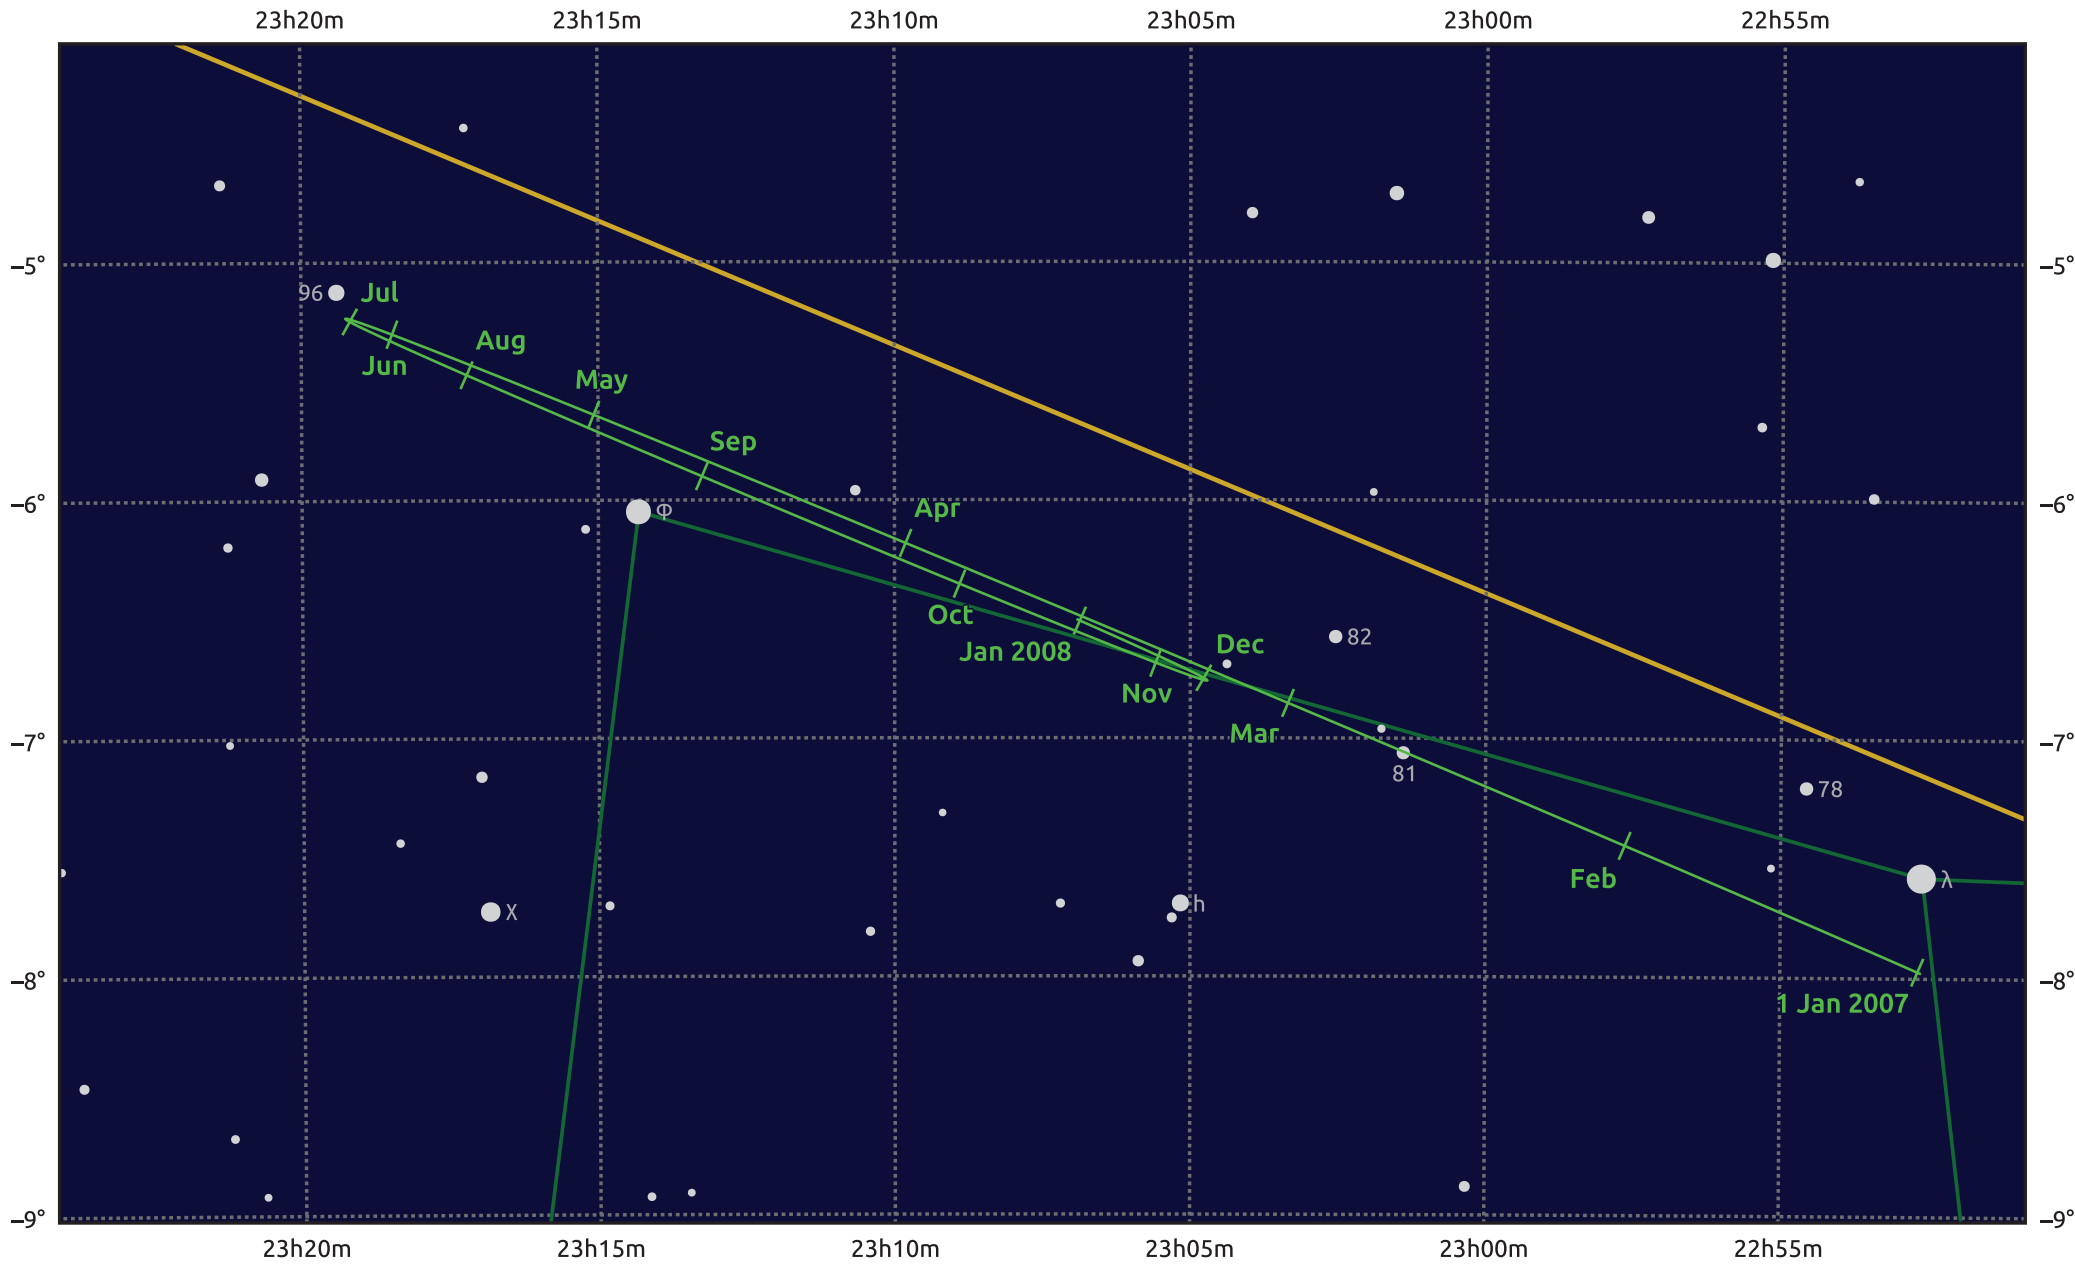

# The path of Uranus in 2007

© Dominic Ford 2011–2025. Date markers placed at midnight UTC. Downloaded from <https://in-the-sky.org>

Magnitude scale: ● 8.0 ● 7.0 ● 6.0 ● 5.0 ● 4.0 ● 3.0

— Ecliptic Plane

- Galaxy
- Bright nebula
- Open cluster
- Globular cluster
- Planetary nebula

Date	Mag	Angular size
2007 Jan 1	5.9	3.4"
2007 Apr 1	6.0	3.4"
2007 Jul 1	5.8	3.6"
2007 Oct 1	5.8	3.7"
2008 Jan 1	5.9	3.4"