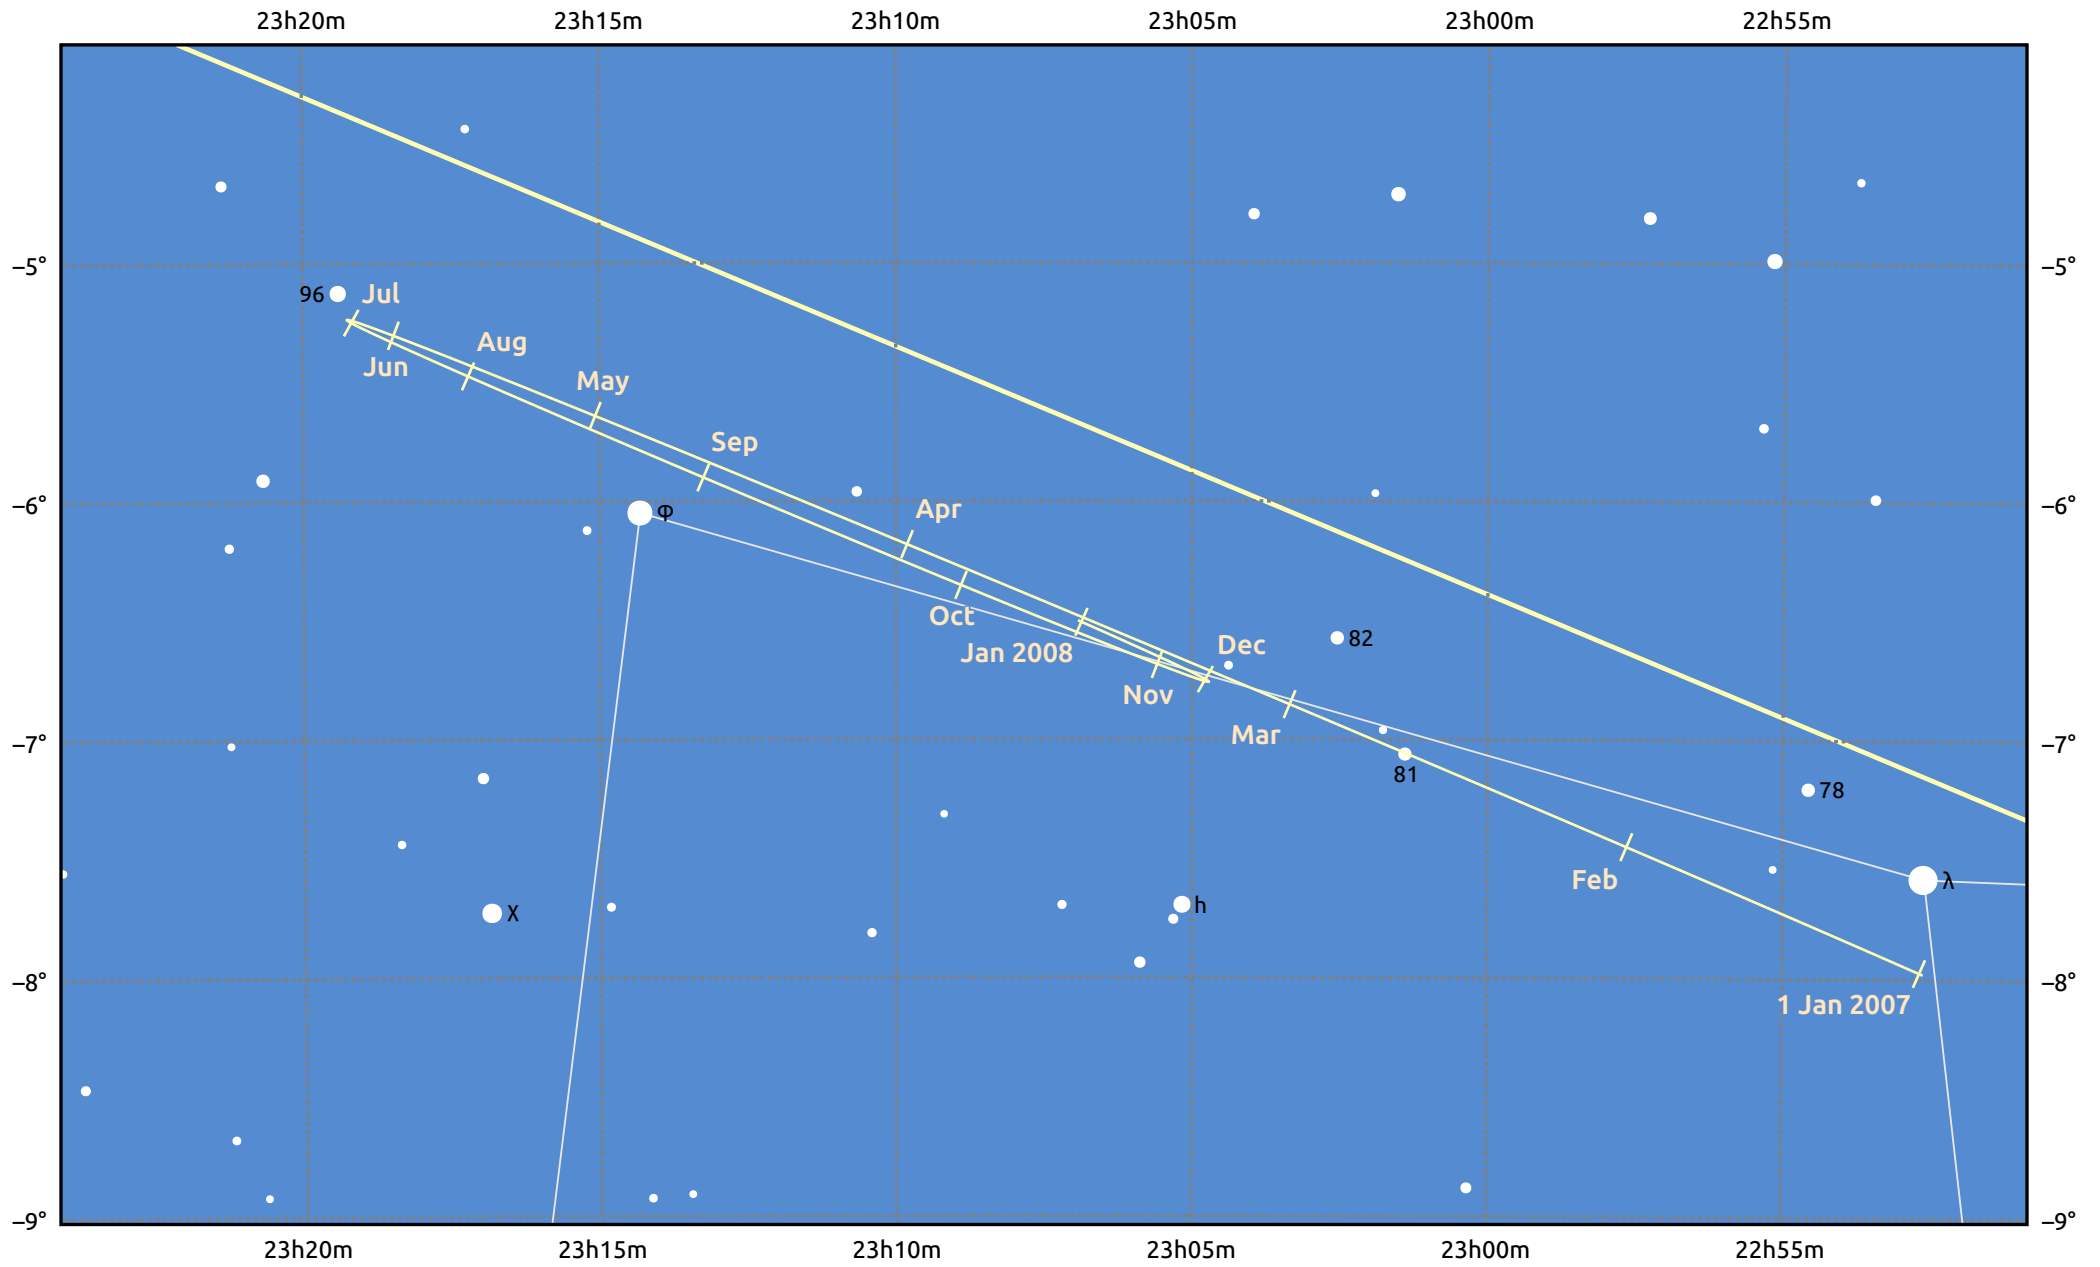

The path of Uranus in 2007

© Dominic Ford 2011–2025. Date markers placed at midnight UTC. Downloaded from <https://in-the-sky.org>

Magnitude scale: ● 8.0 ● 7.0 ● 6.0 ● 5.0 ● 4.0 ● 3.0

— Ecliptic Plane

Galaxy Bright nebula Open cluster Globular cluster Planetary nebula

Date	Mag	Angular size
2007 Jan 1	5.9	3.4"
2007 Apr 1	6.0	3.4"
2007 Jul 1	5.8	3.6"
2007 Oct 1	5.8	3.7"
2008 Jan 1	5.9	3.4"