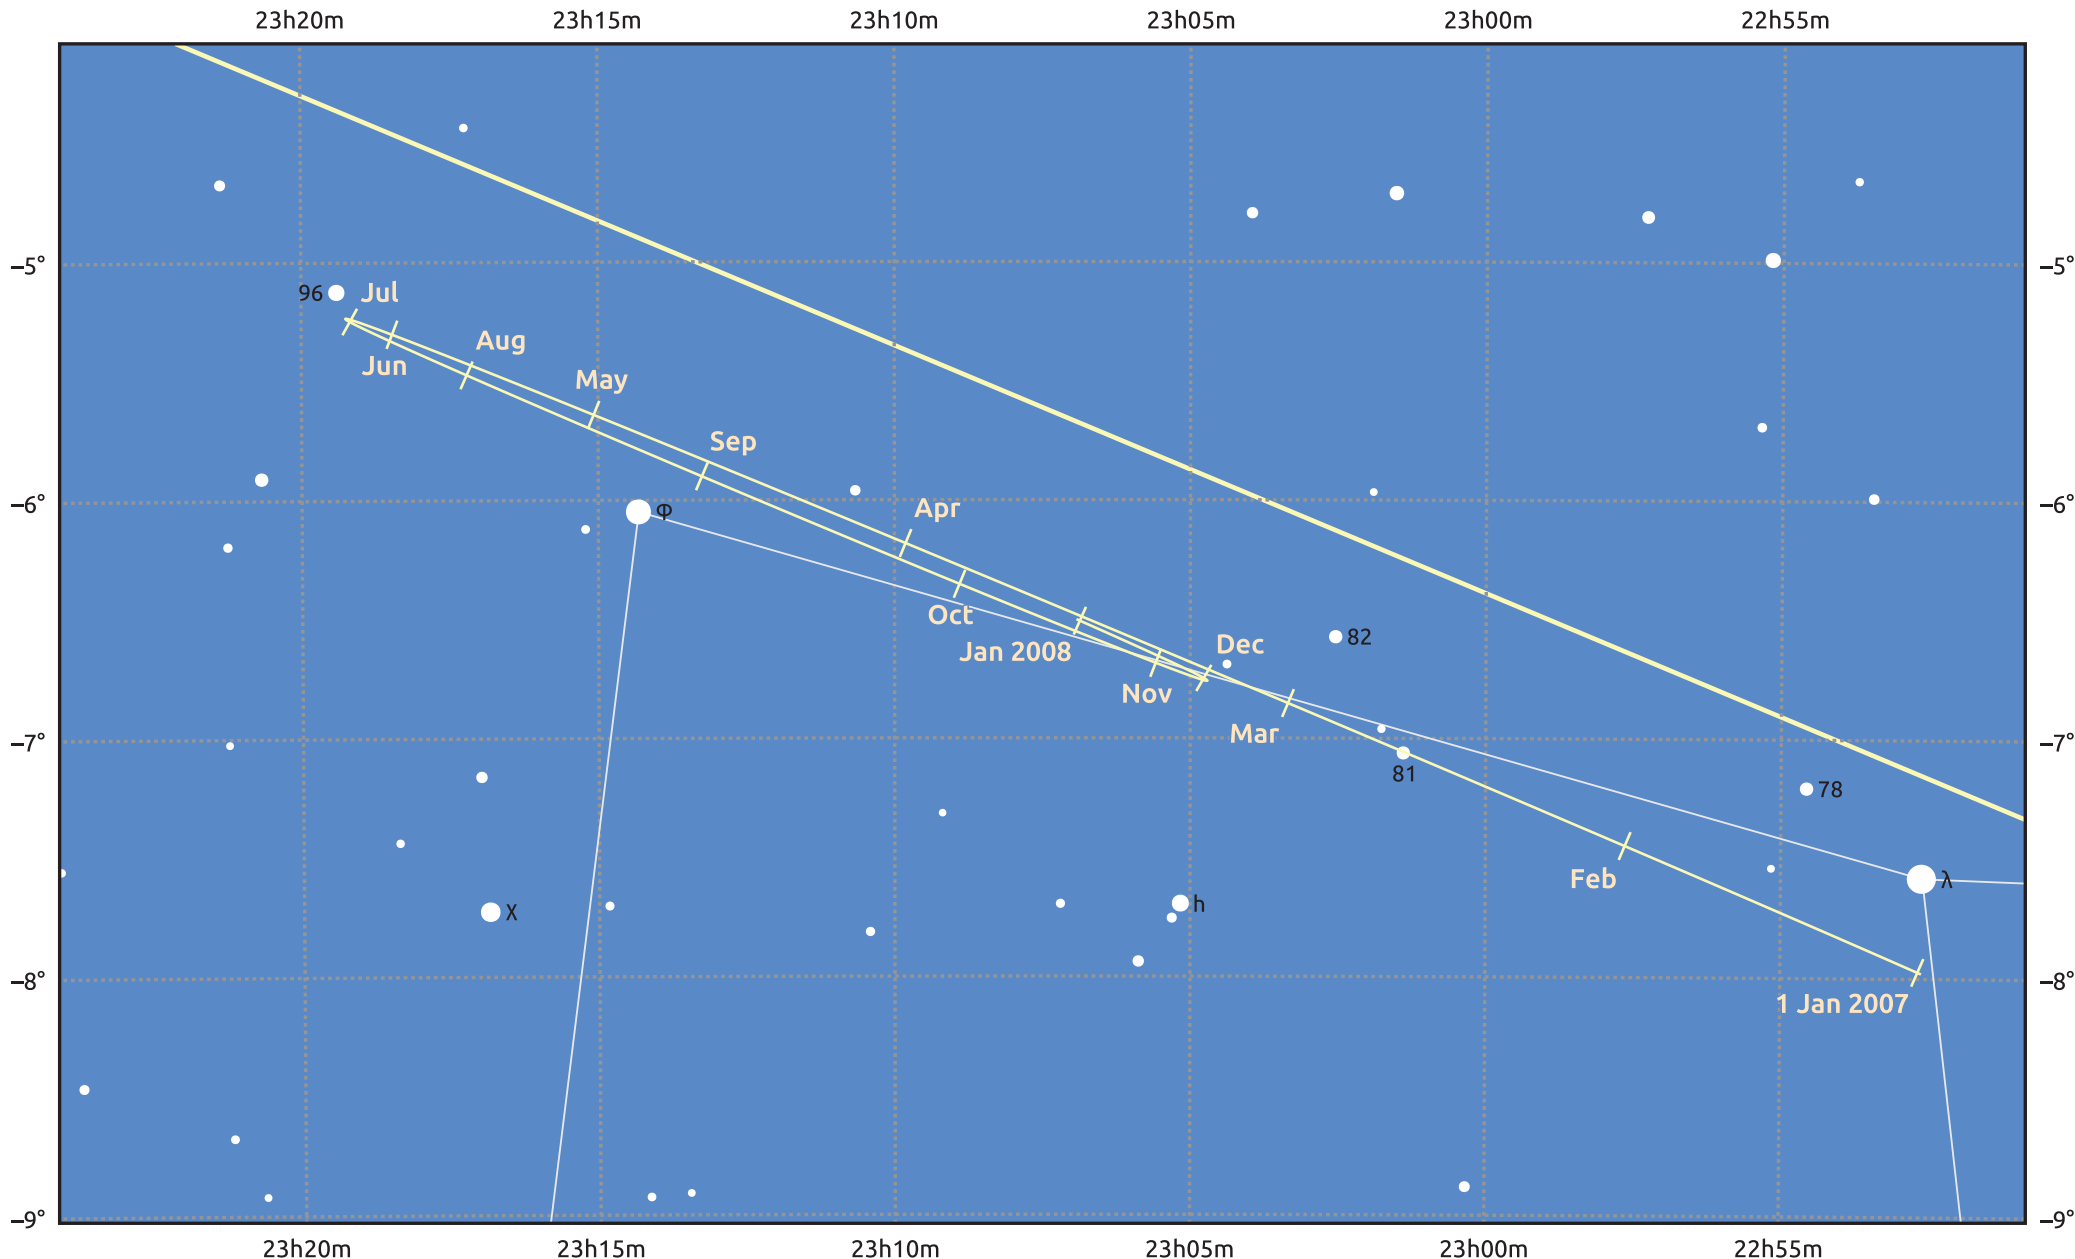

The path of Uranus in 2007

© Dominic Ford 2011–2025. Date markers placed at midnight UTC. Downloaded from <https://in-the-sky.org>

Magnitude scale: ● 8.0 ● 7.0 ● 6.0 ● 5.0 ● 4.0 ● 3.0

— Ecliptic Plane

- Galaxy
- Bright nebula
- Open cluster
- Globular cluster
- ◇ Planetary nebula

Date	Mag	Angular size
2007 Jan 1	5.9	3.4"
2007 Apr 1	6.0	3.4"
2007 Jul 1	5.8	3.6"
2007 Oct 1	5.8	3.7"
2008 Jan 1	5.9	3.4"