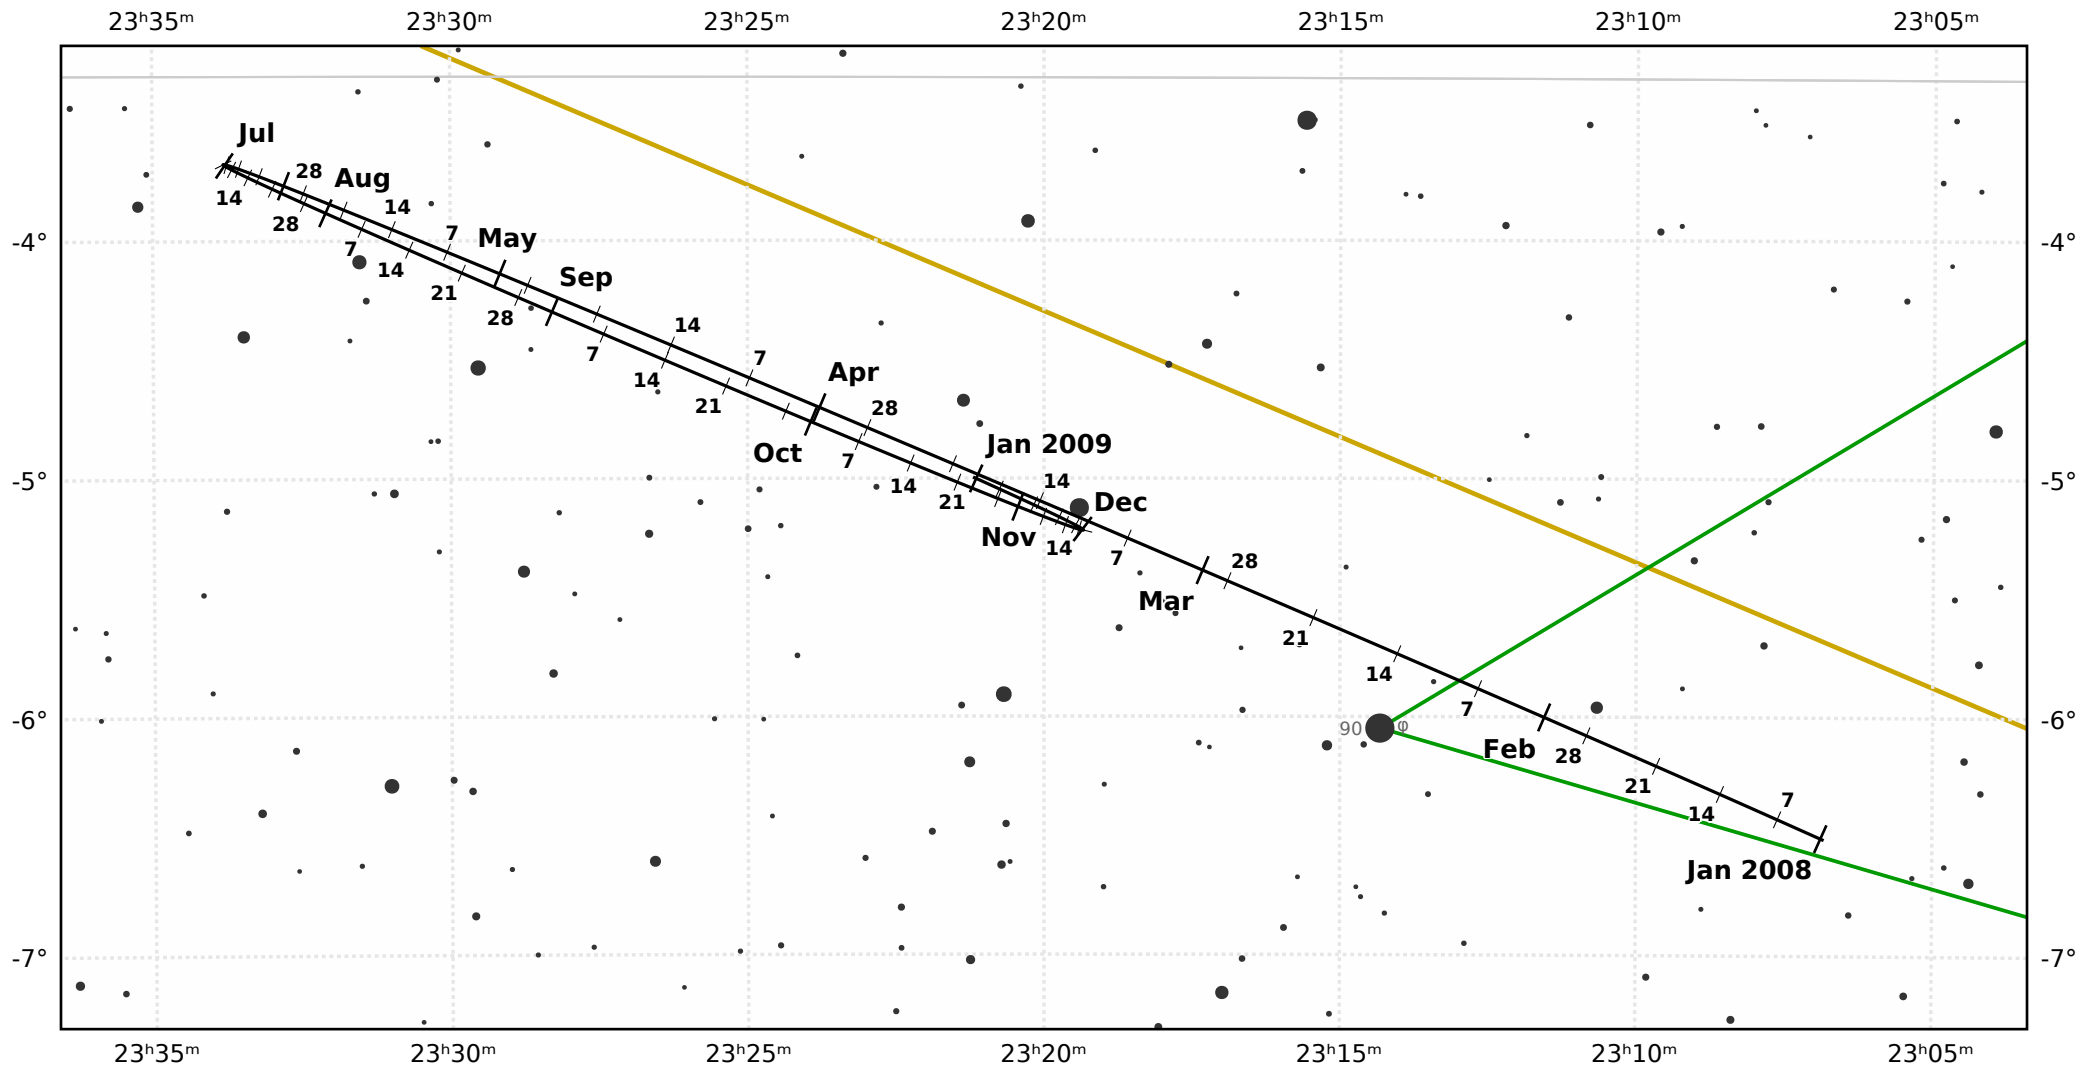

The path of Uranus in 2008

© Dominic Ford 2011-2021. Downloaded from <https://in-the-sky.org>

Magnitude scale: 10.0 9.5 9.0 8.5 8.0 7.5 7.0 6.5 6.0 5.5 5.0 4.5 4.0

— The Equator — Ecliptic Plane — Galactic Plane