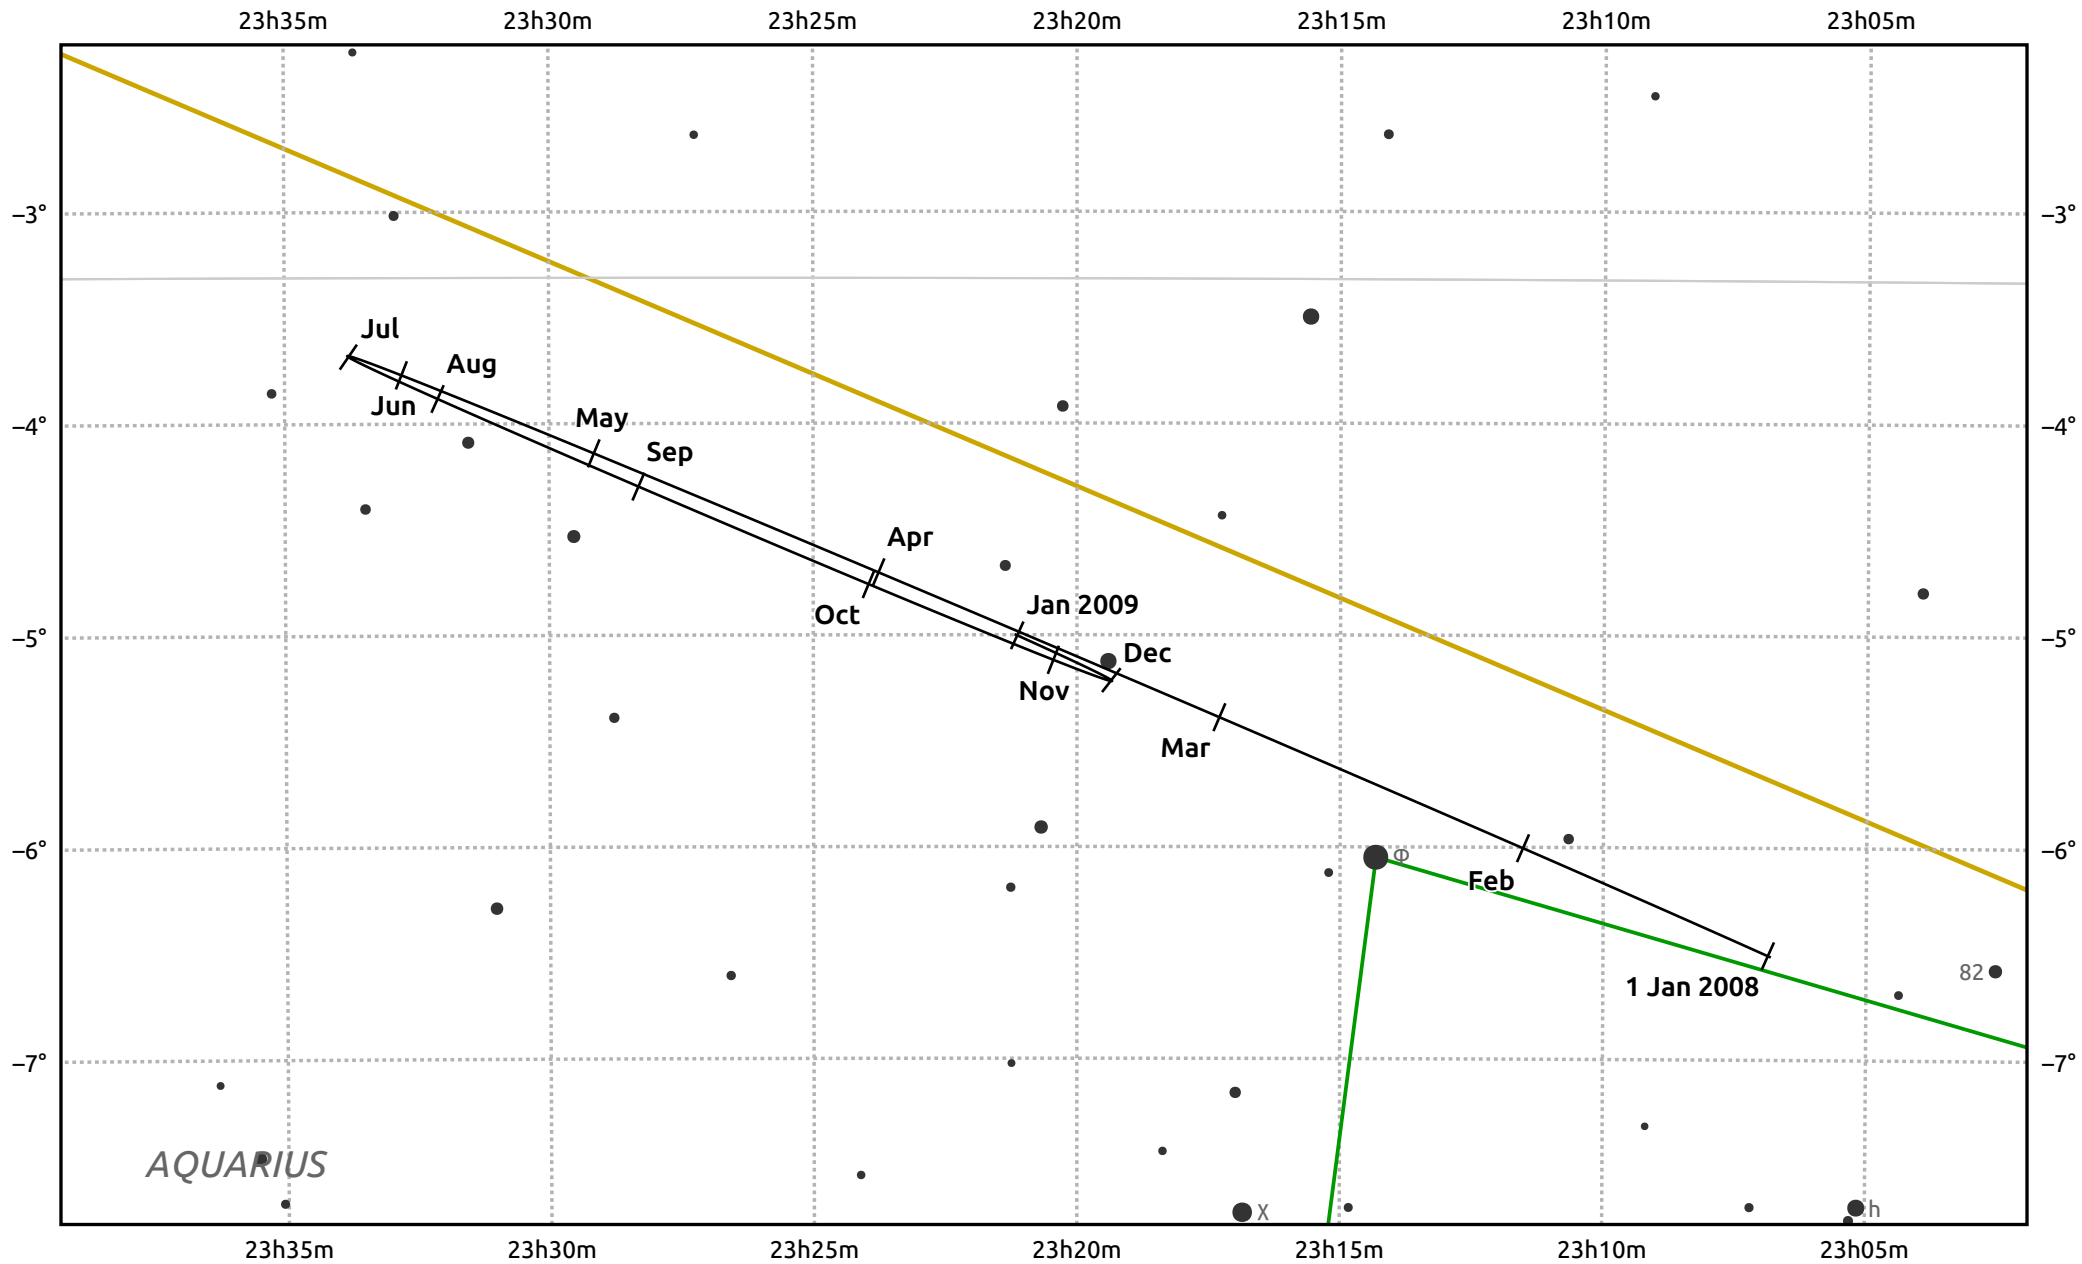

The path of Uranus in 2008

© Dominic Ford 2011–2025. Date markers placed at midnight UTC. Downloaded from <https://in-the-sky.org>

Magnitude scale: • 8.0 • 7.0 • 6.0 • 5.0 ● 4.0

— Ecliptic Plane

● Galaxy ■ Bright nebula ● Open cluster ⊕ Globular cluster ⊕ Planetary nebula

Date	Mag	Angular size
2008 Jan 1	5.9	3.4"
2008 Apr 1	6.0	3.4"
2008 Jul 1	5.8	3.6"
2008 Oct 1	5.8	3.7"
2009 Jan 1	5.9	3.4"