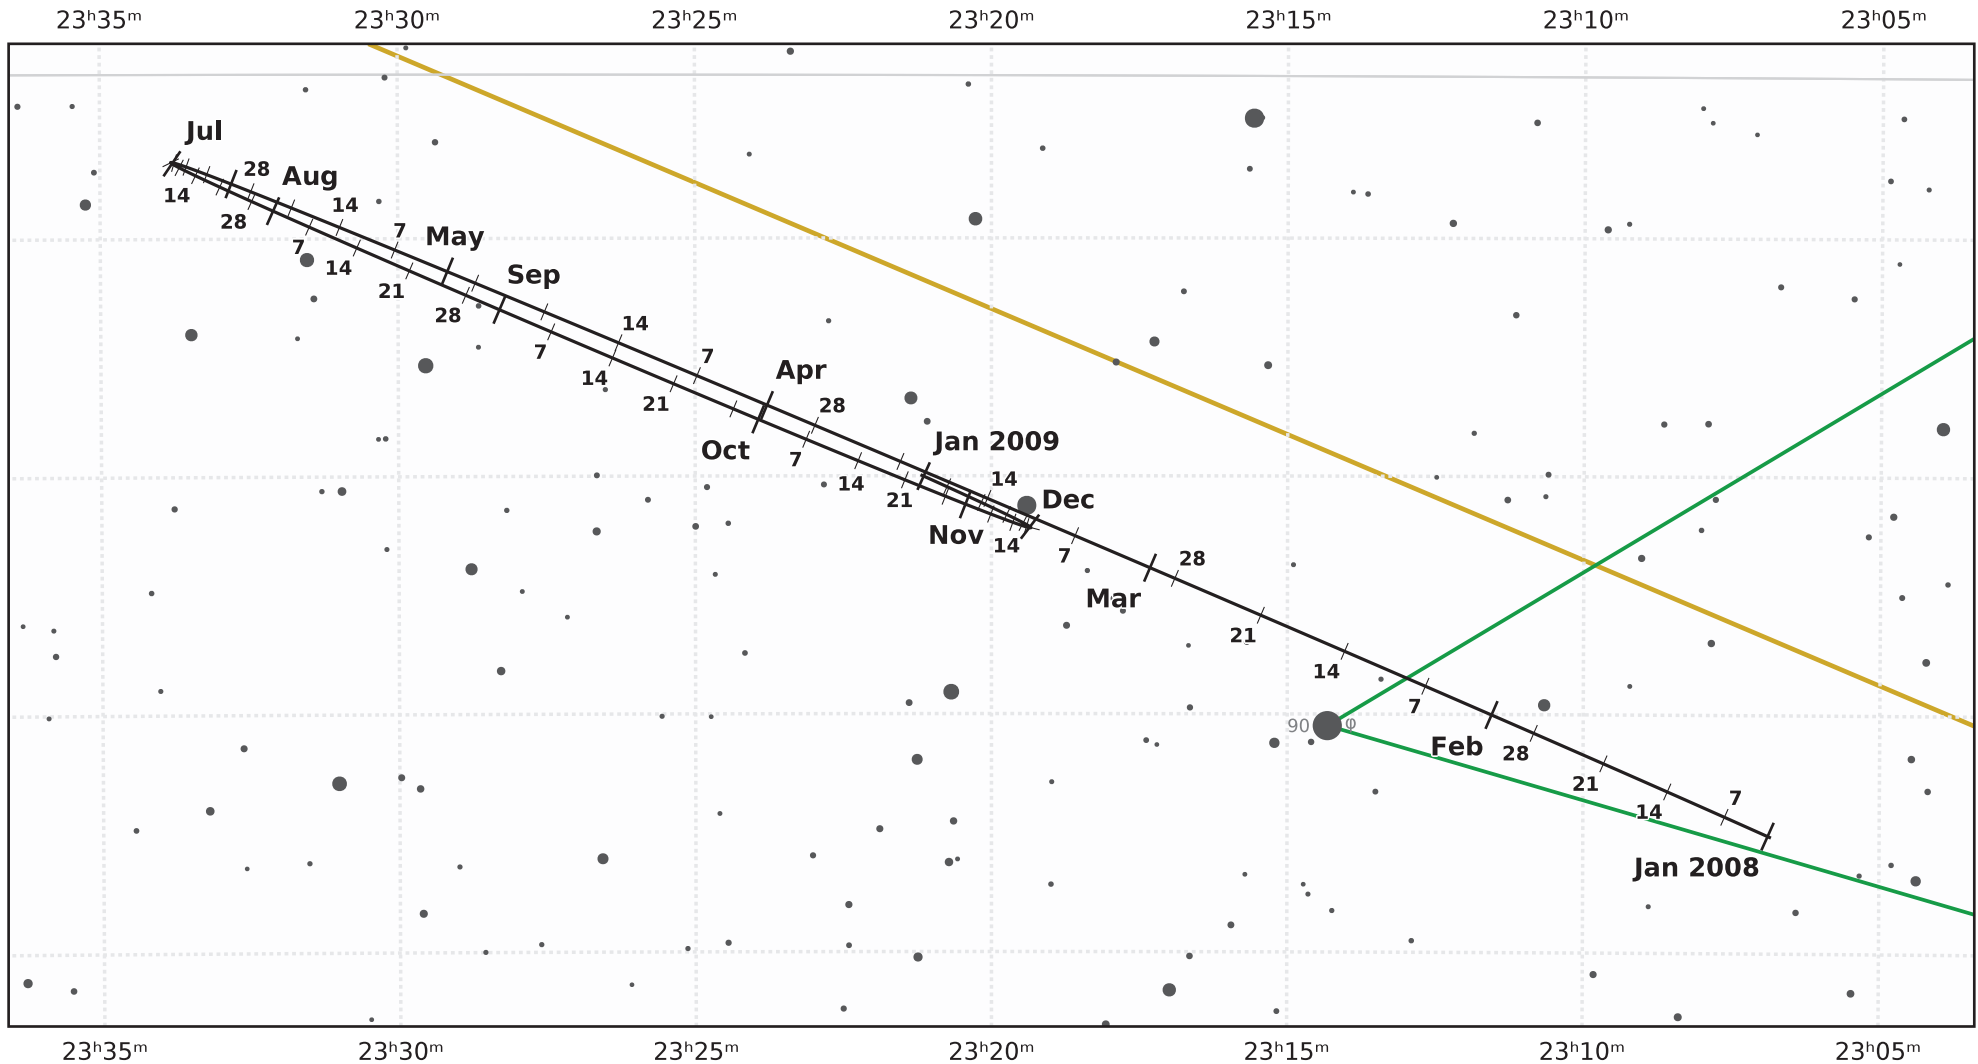

The path of Uranus in 2008

© Dominic Ford 2011–2021. Downloaded from <https://in-the-sky.org>

Magnitude scale: • 10.0 • 9.5 • 9.0 • 8.5 • 8.0 • 7.5 • 7.0 • 6.5 • 6.0 • 5.5 • 5.0 • 4.5 • 4.0

— The Equator

— Ecliptic Plane

— Galactic Plane