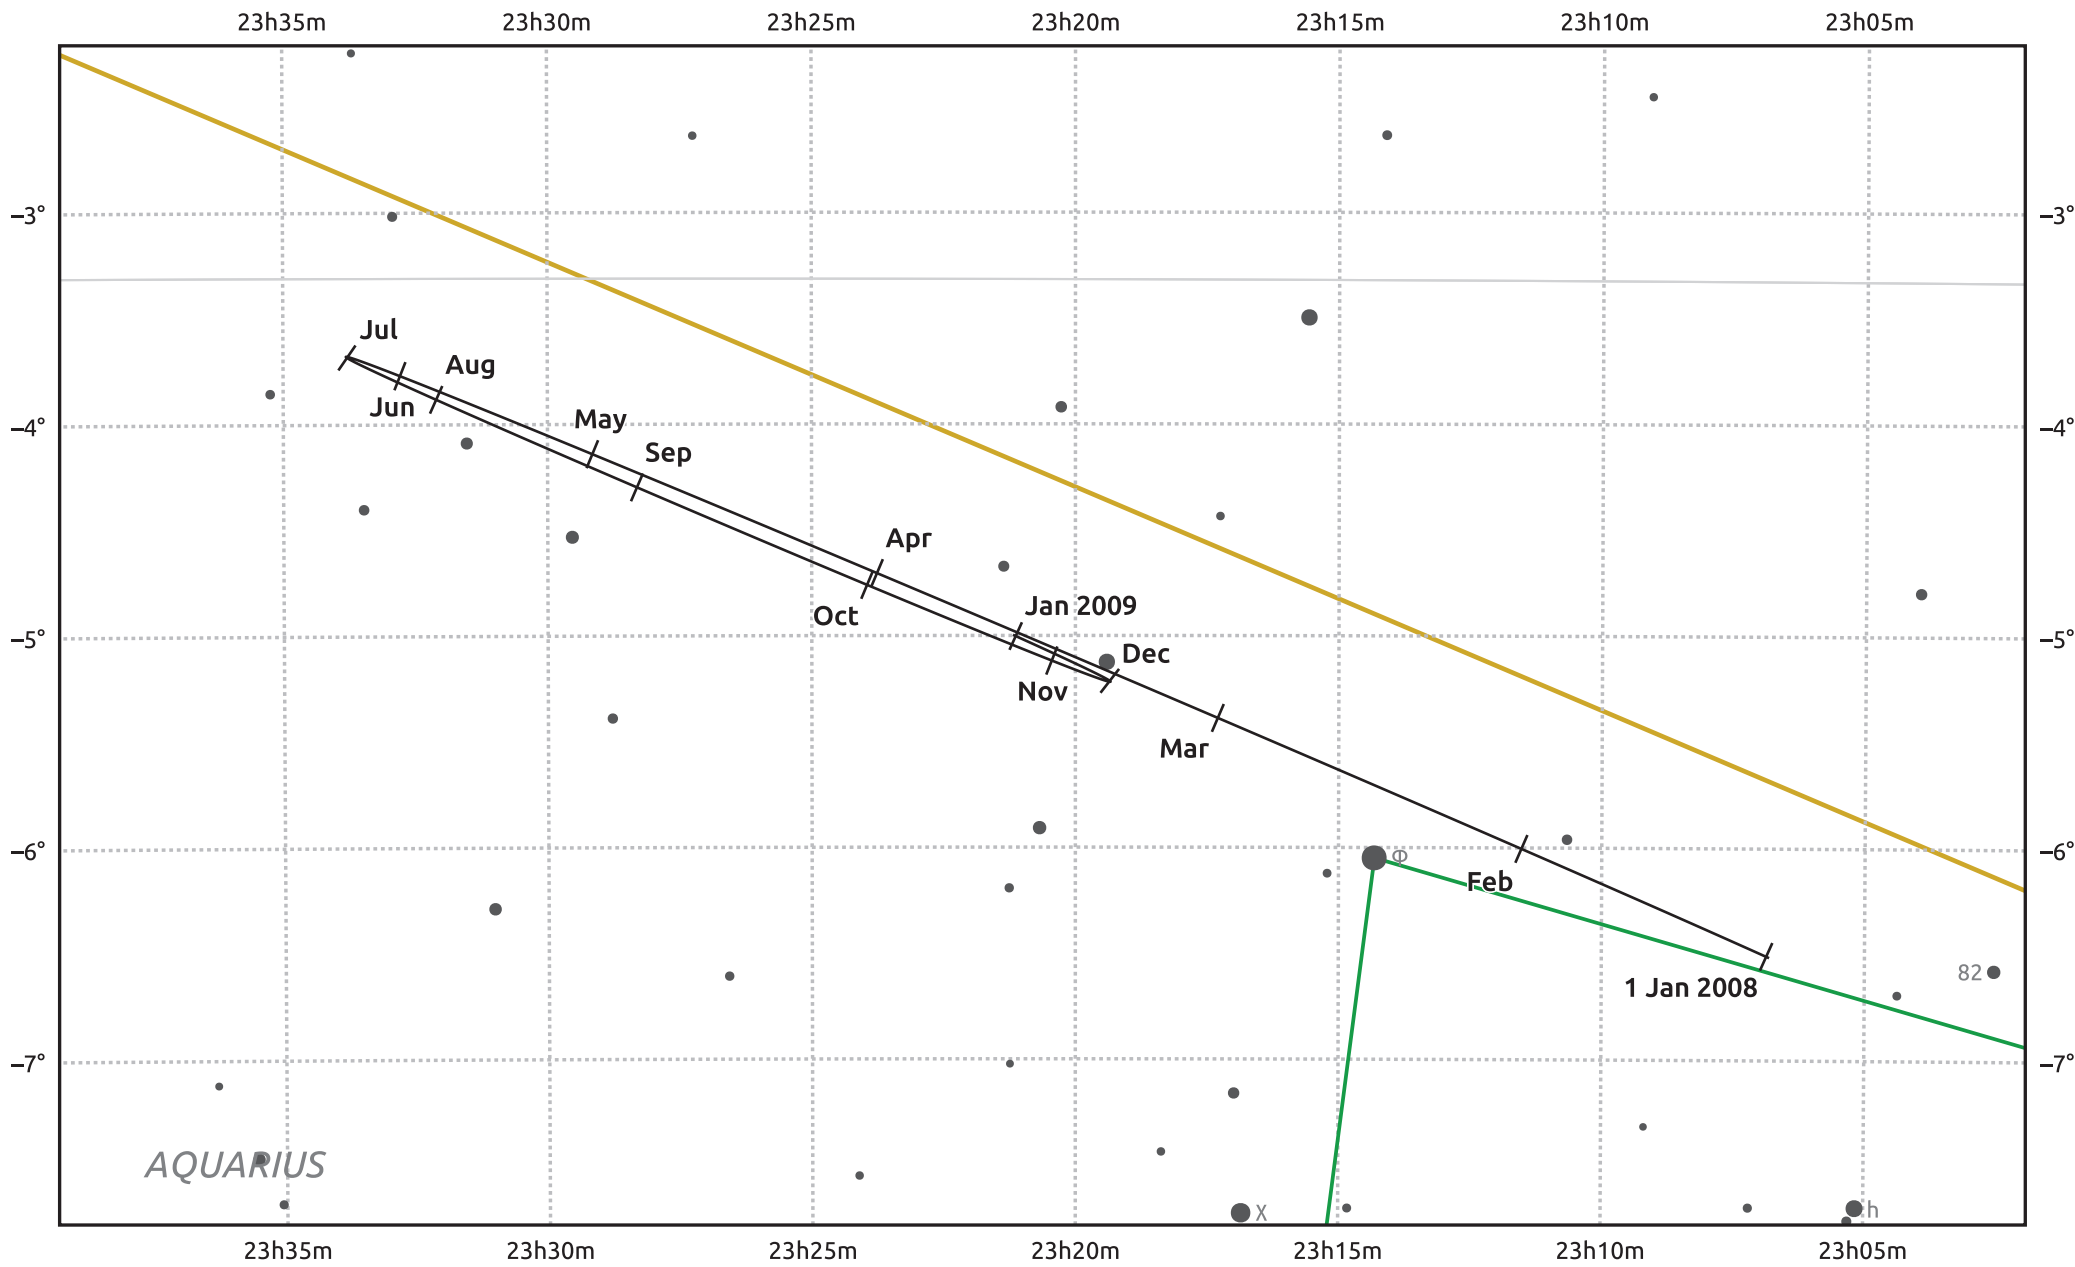

The path of Uranus in 2008

© Dominic Ford 2011–2025. Date markers placed at midnight UTC. Downloaded from <https://in-the-sky.org>

Magnitude scale: • 8.0 • 7.0 • 6.0 • 5.0 • 4.0

— Ecliptic Plane

- Galaxy
- Bright nebula
- Open cluster
- Globular cluster
- Planetary nebula

Date	Mag	Angular size
2008 Jan 1	5.9	3.4"
2008 Apr 1	6.0	3.4"
2008 Jul 1	5.8	3.6"
2008 Oct 1	5.8	3.7"
2009 Jan 1	5.9	3.4"