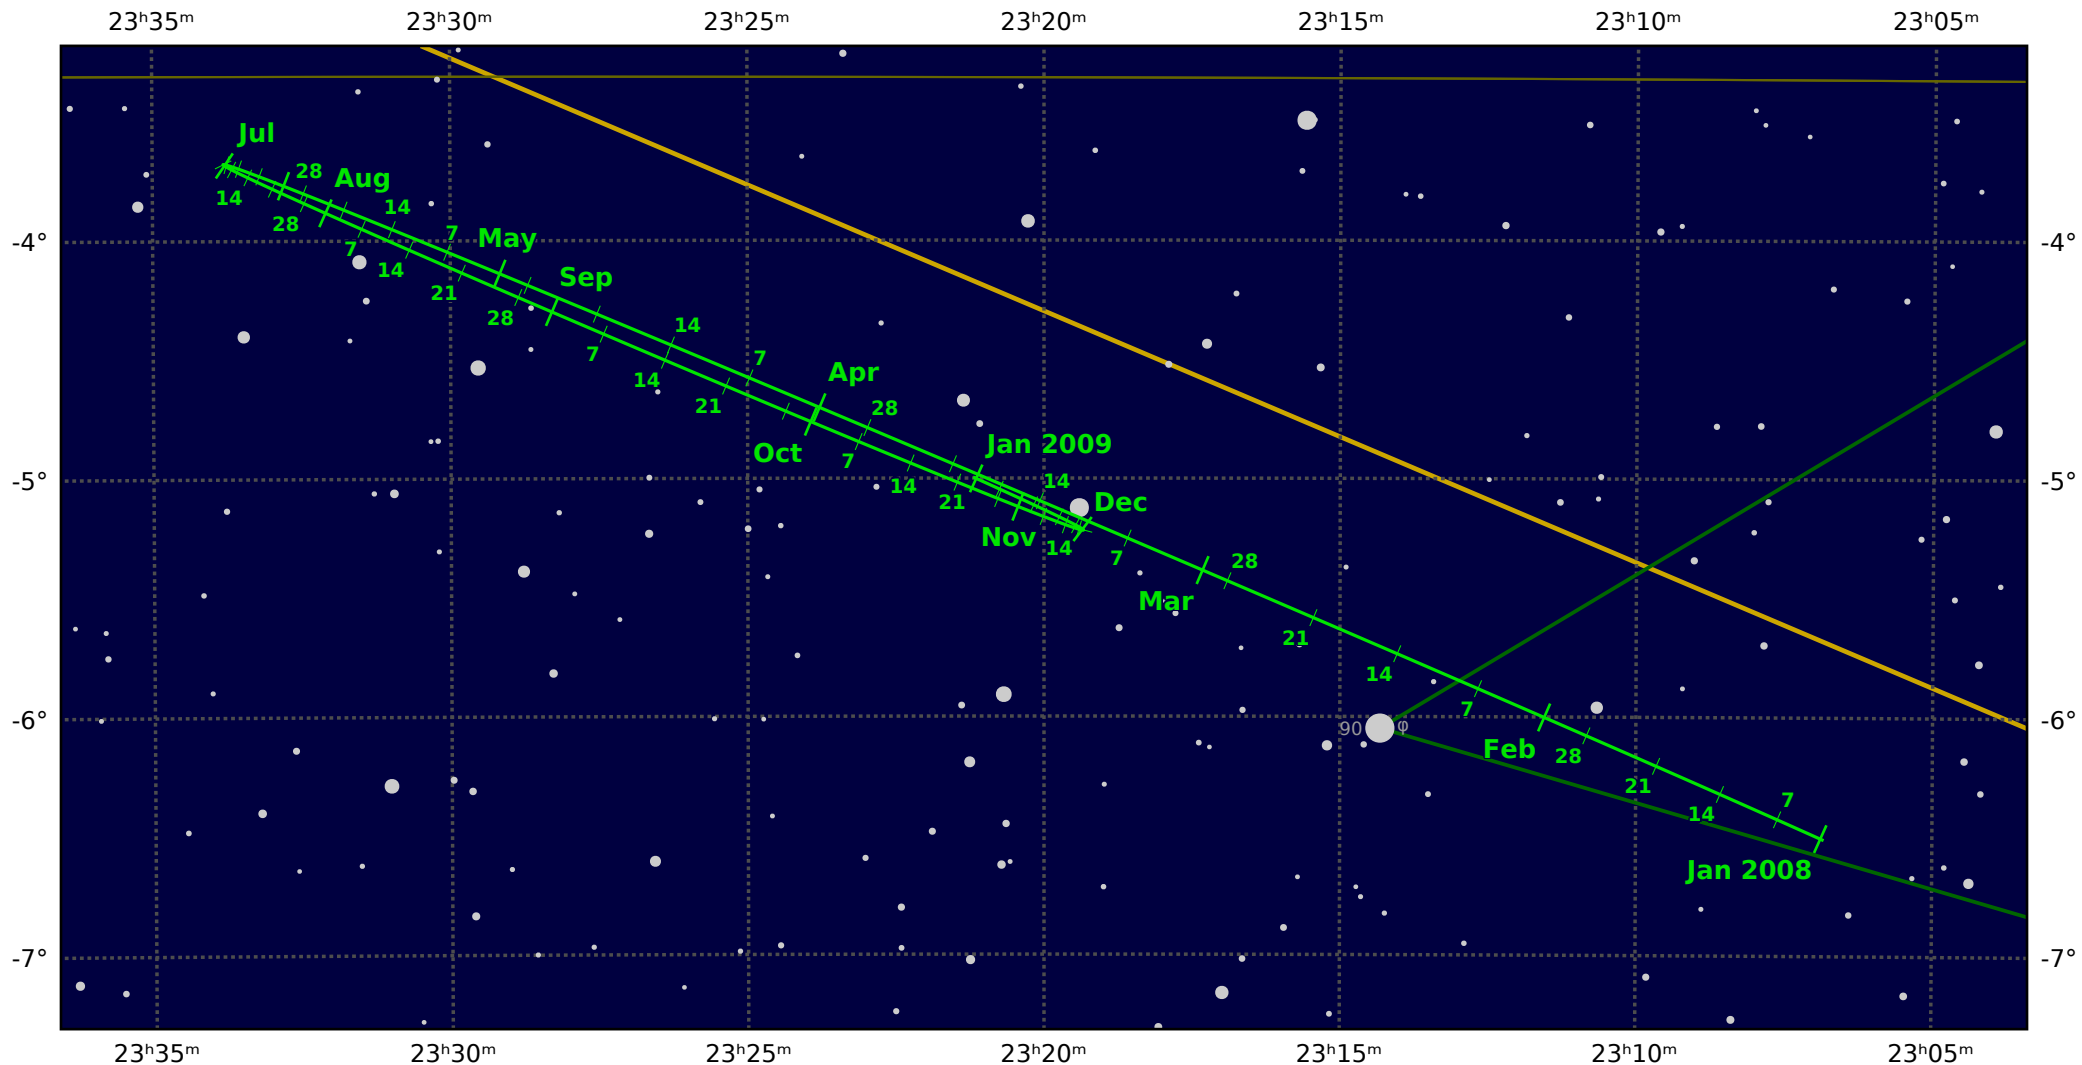

The path of Uranus in 2008

© Dominic Ford 2011-2021. Downloaded from <https://in-the-sky.org>

Magnitude scale: •10.0 •9.5 •9.0 •8.5 •8.0 •7.5 •7.0 •6.5 ●6.0 ●5.5 ●5.0 ●4.5 ●4.0

— Ecliptic Plane — Galactic Plane