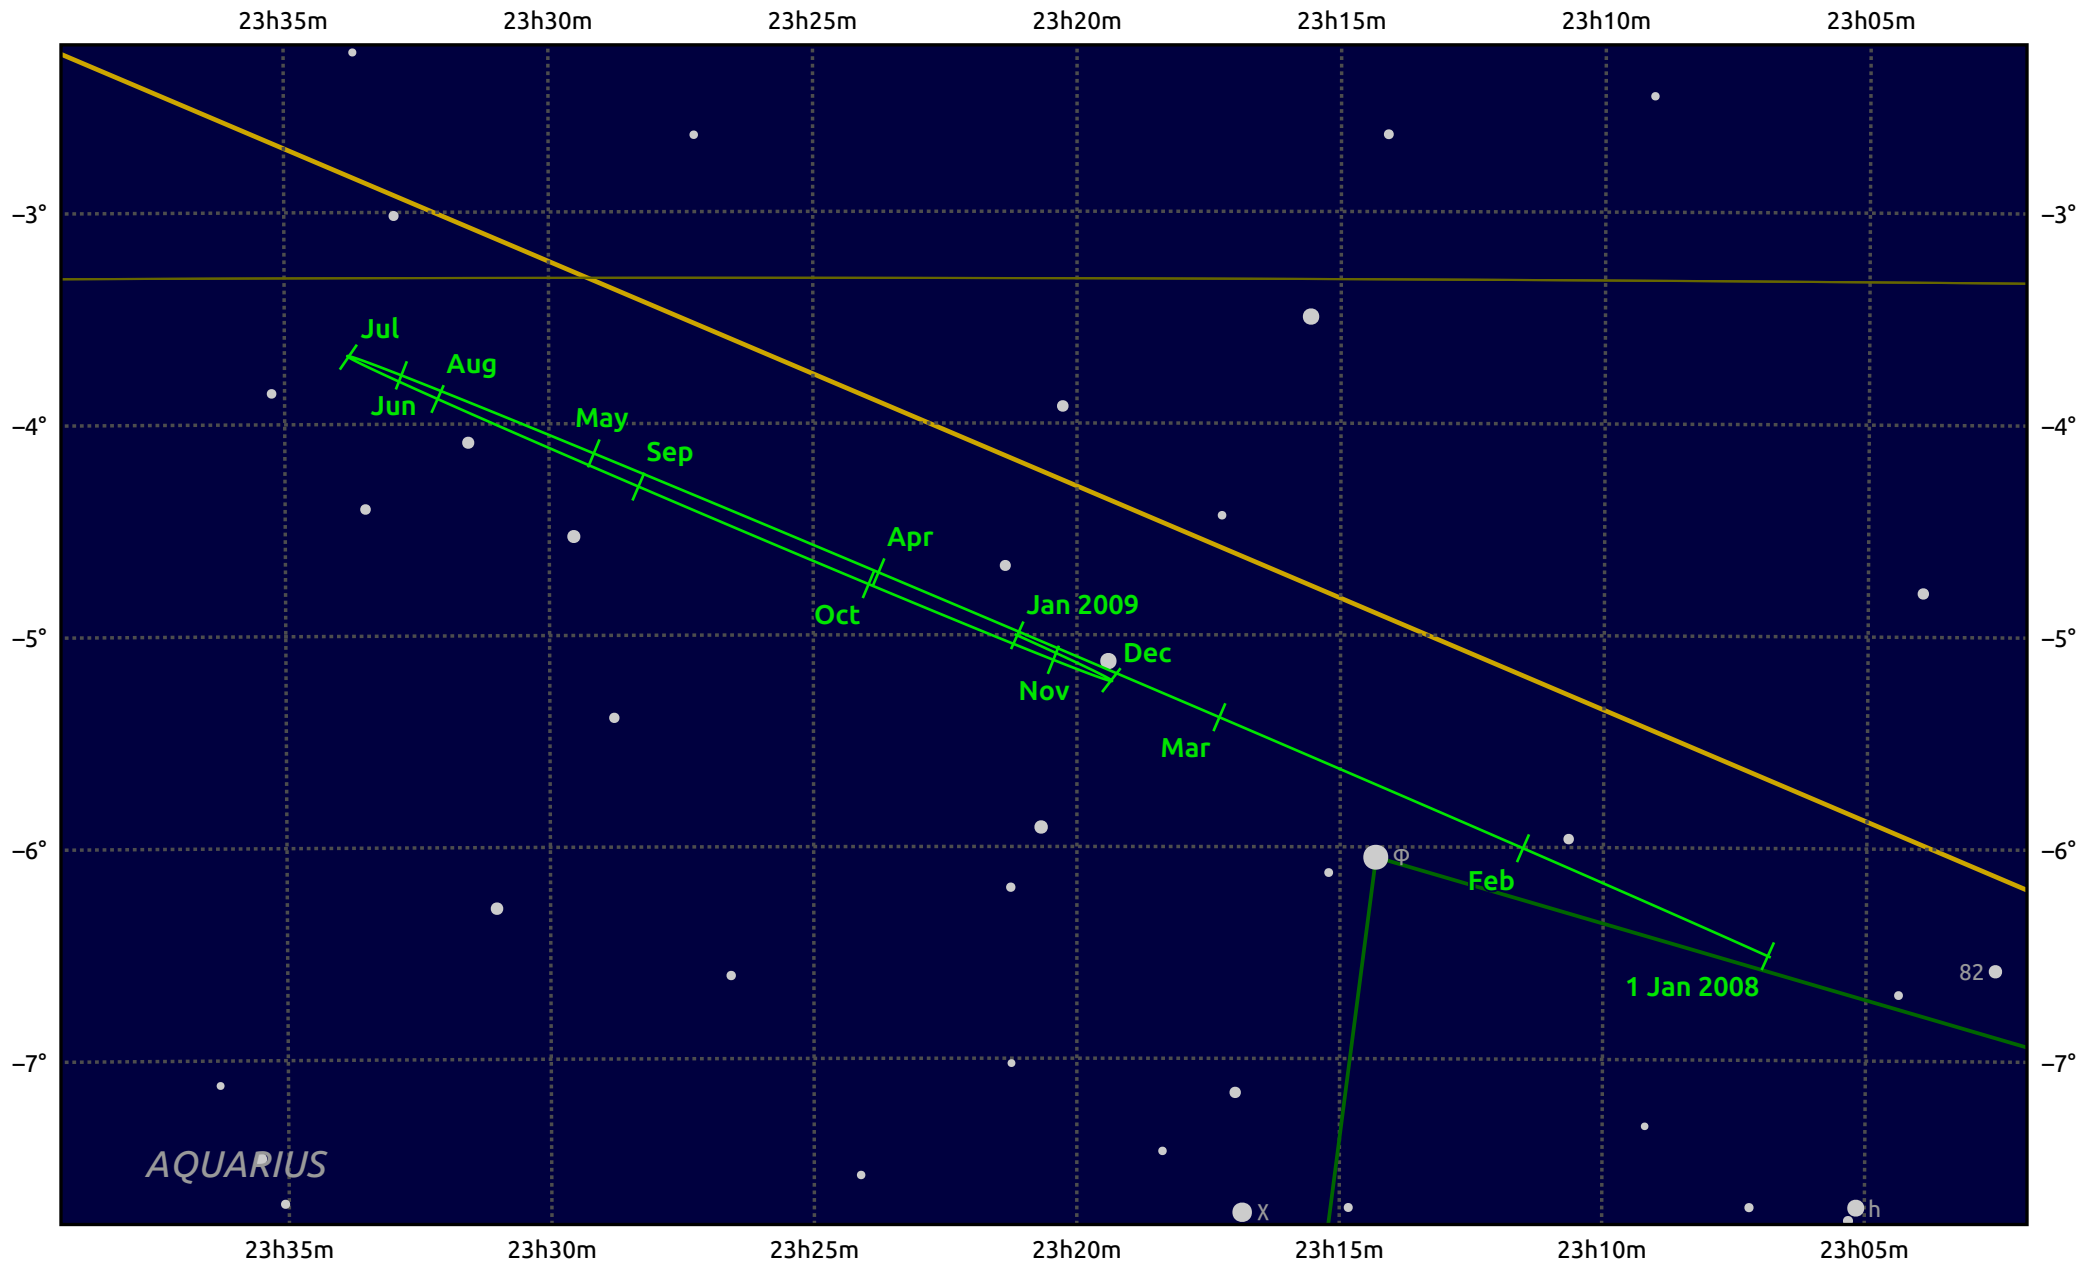

The path of Uranus in 2008

© Dominic Ford 2011–2025. Date markers placed at midnight UTC. Downloaded from <https://in-the-sky.org>

Magnitude scale: • 8.0 • 7.0 • 6.0 • 5.0 ● 4.0

— Ecliptic Plane

- Galaxy
- Bright nebula
- Open cluster
- Globular cluster
- Planetary nebula

Date	Mag	Angular size
2008 Jan 1	5.9	3.4"
2008 Apr 1	6.0	3.4"
2008 Jul 1	5.8	3.6"
2008 Oct 1	5.8	3.7"
2009 Jan 1	5.9	3.4"