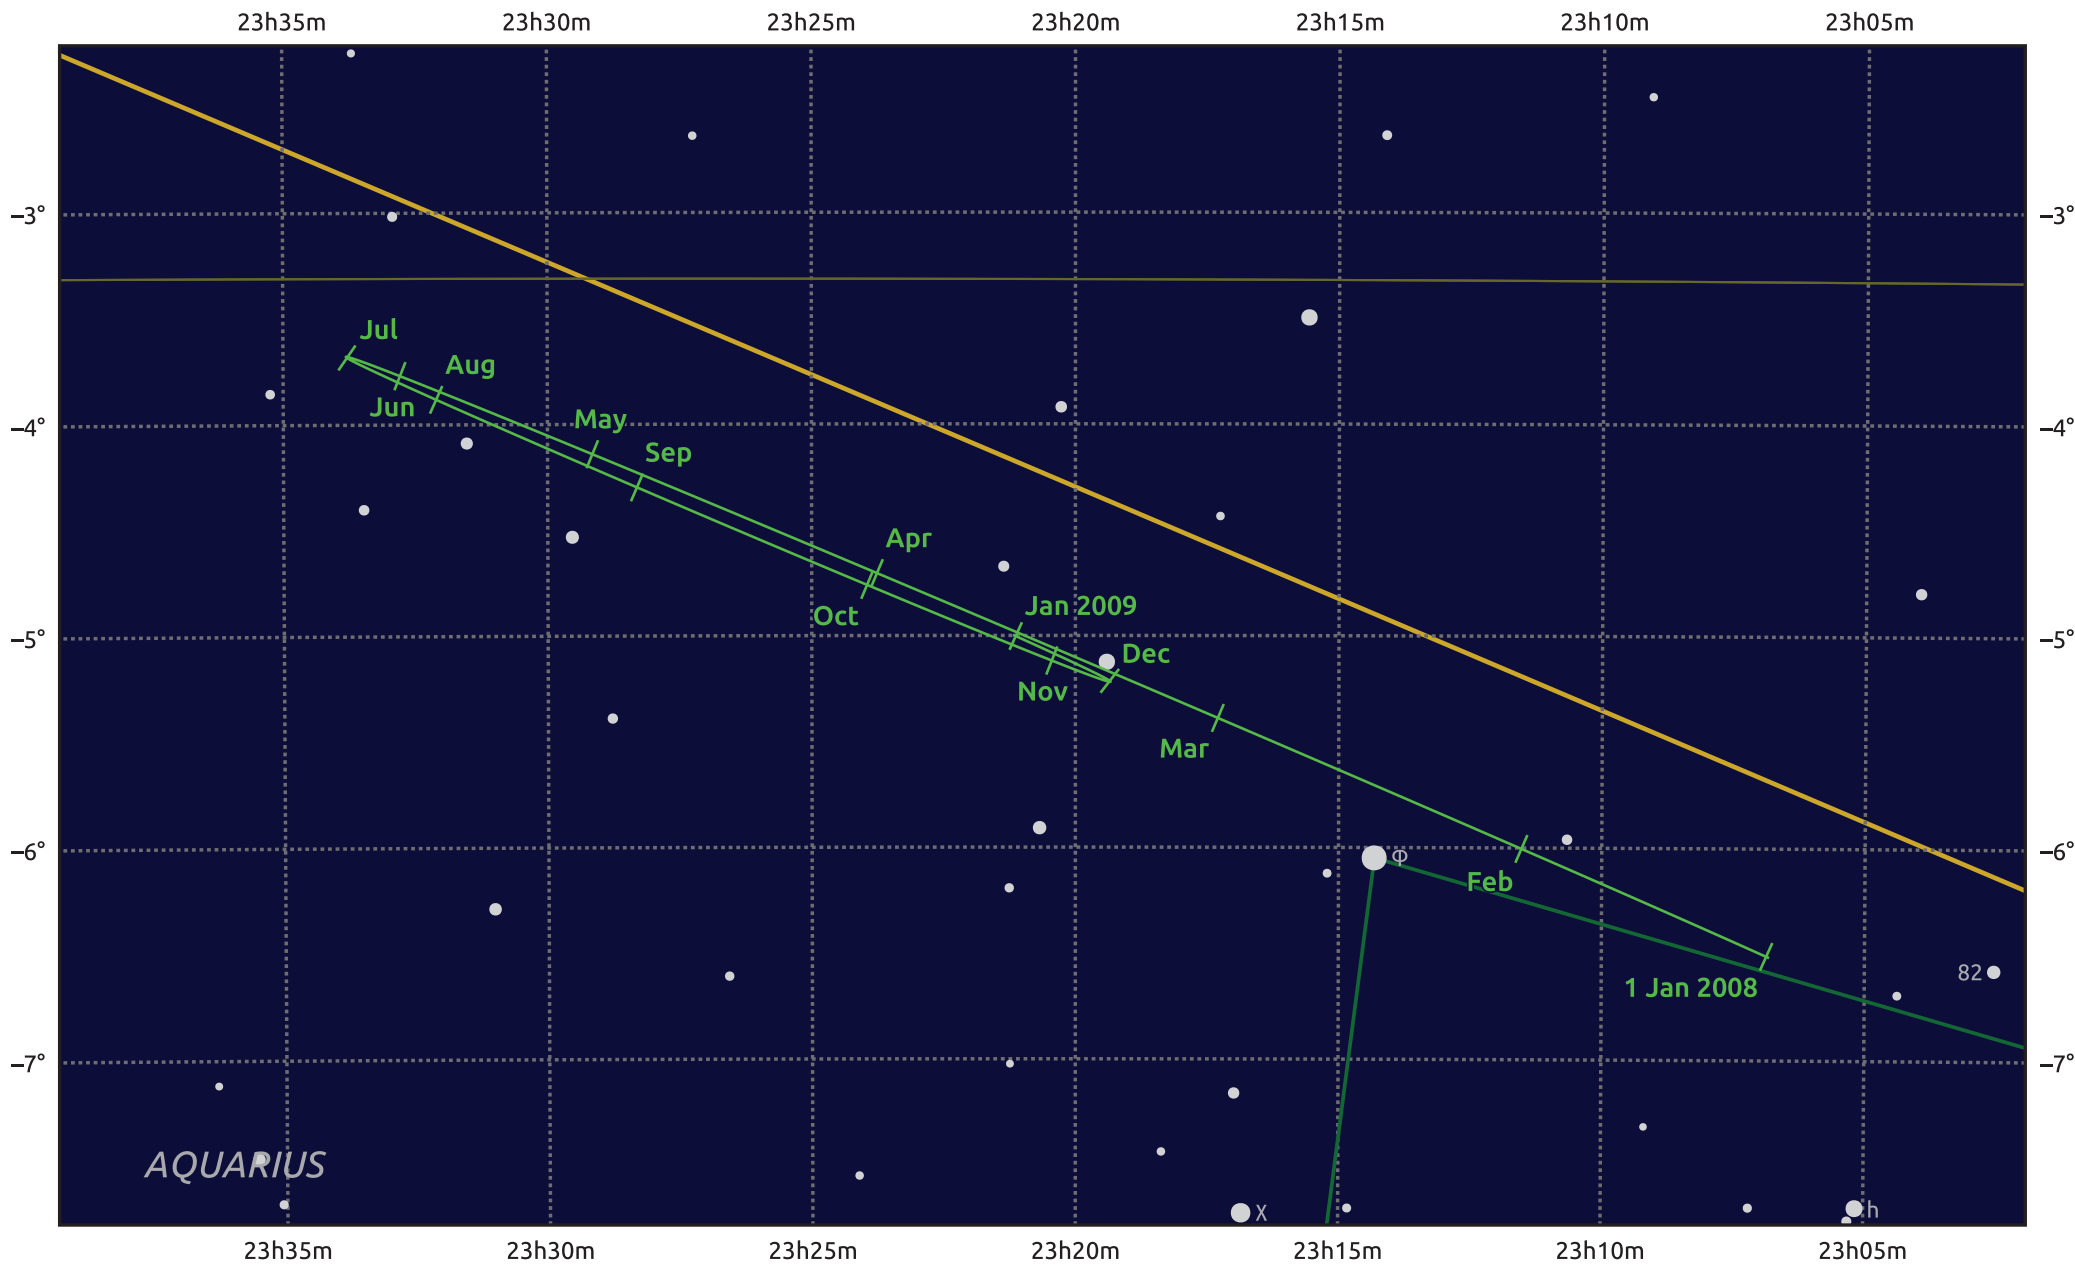

The path of Uranus in 2008

© Dominic Ford 2011–2025. Date markers placed at midnight UTC. Downloaded from <https://in-the-sky.org>

Magnitude scale: • 8.0 • 7.0 • 6.0 • 5.0 ● 4.0

— Ecliptic Plane

- Galaxy
- Bright nebula
- Open cluster
- Globular cluster
- Planetary nebula

Date	Mag	Angular size
2008 Jan 1	5.9	3.4"
2008 Apr 1	6.0	3.4"
2008 Jul 1	5.8	3.6"
2008 Oct 1	5.8	3.7"
2009 Jan 1	5.9	3.4"