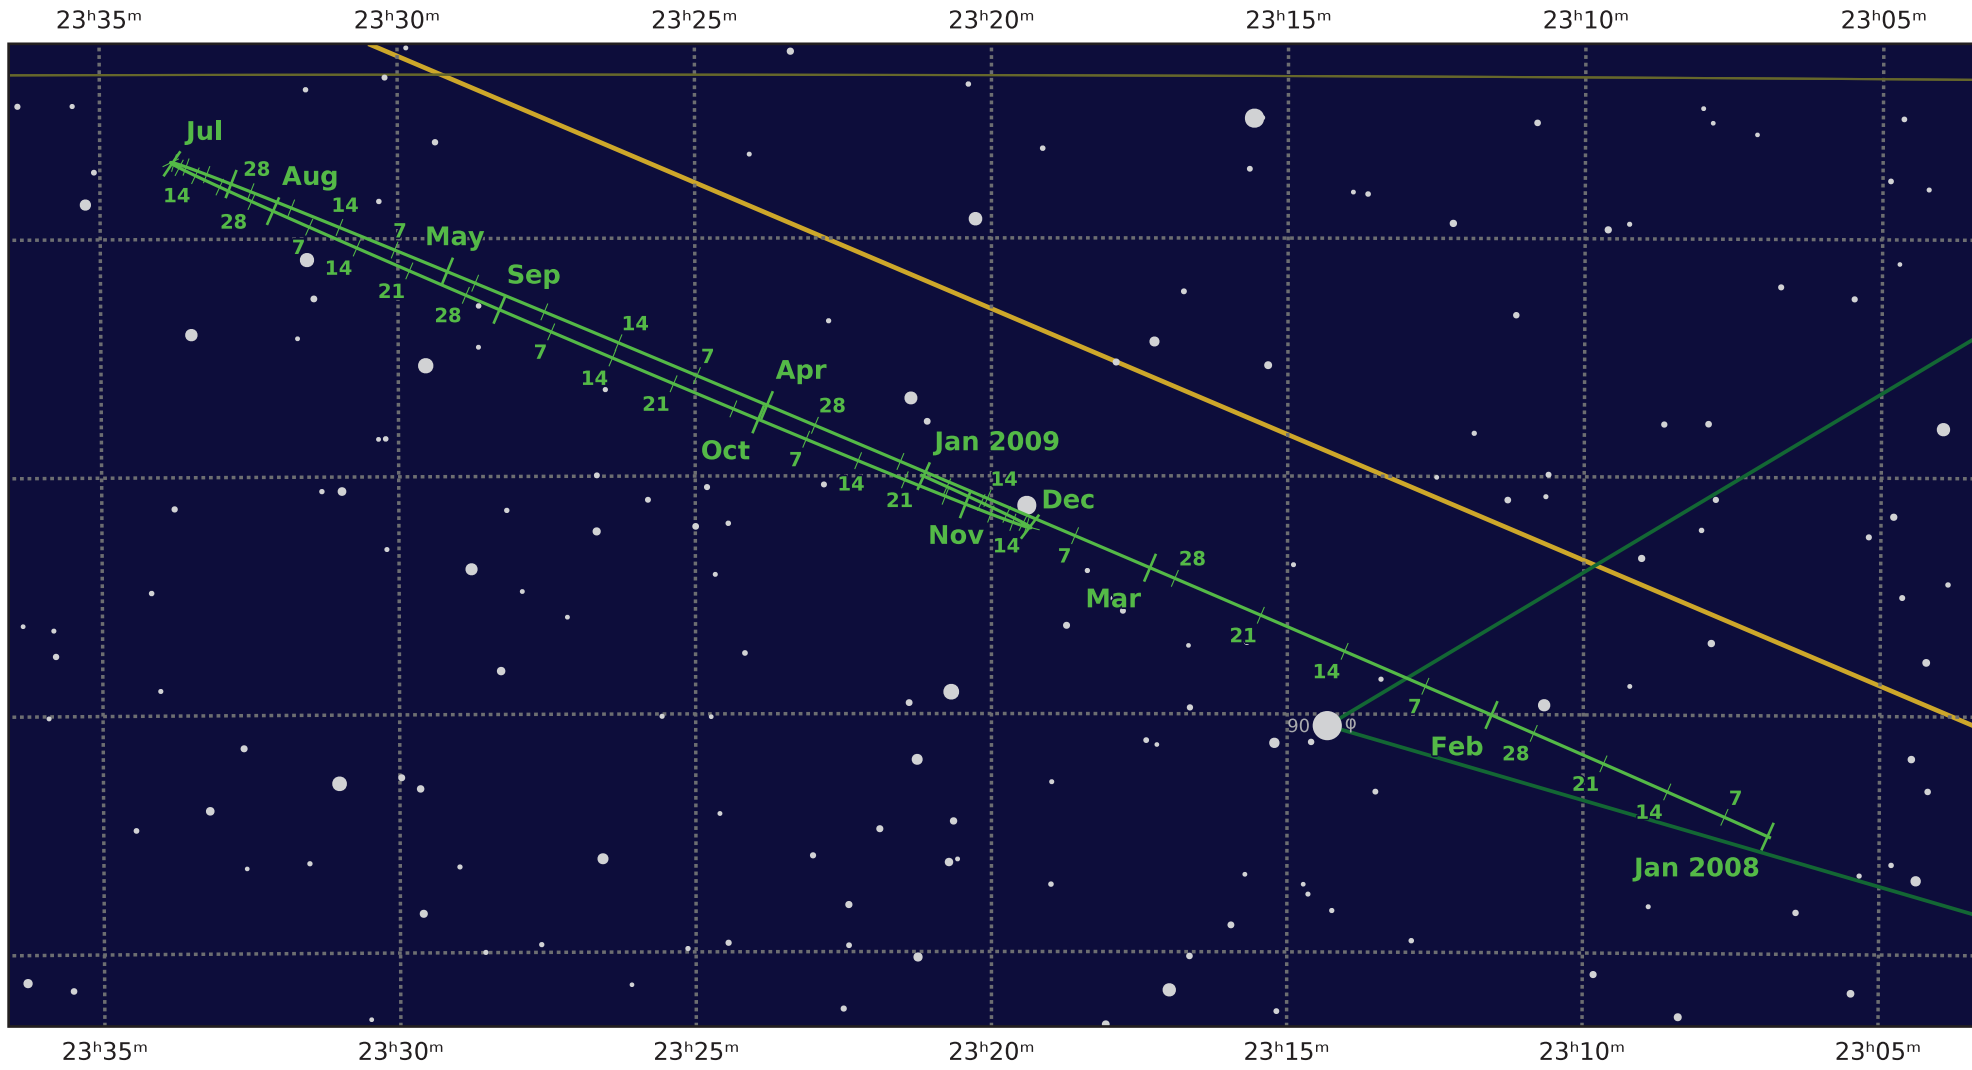

The path of Uranus in 2008

© Dominic Ford 2011–2021. Downloaded from <https://in-the-sky.org>

Magnitude scale: ● 10.0 ● 9.5 ● 9.0 ● 8.5 ● 8.0 ● 7.5 ● 7.0 ● 6.5 ● 6.0 ● 5.5 ● 5.0 ● 4.5 ● 4.0

— Ecliptic Plane — Galactic Plane