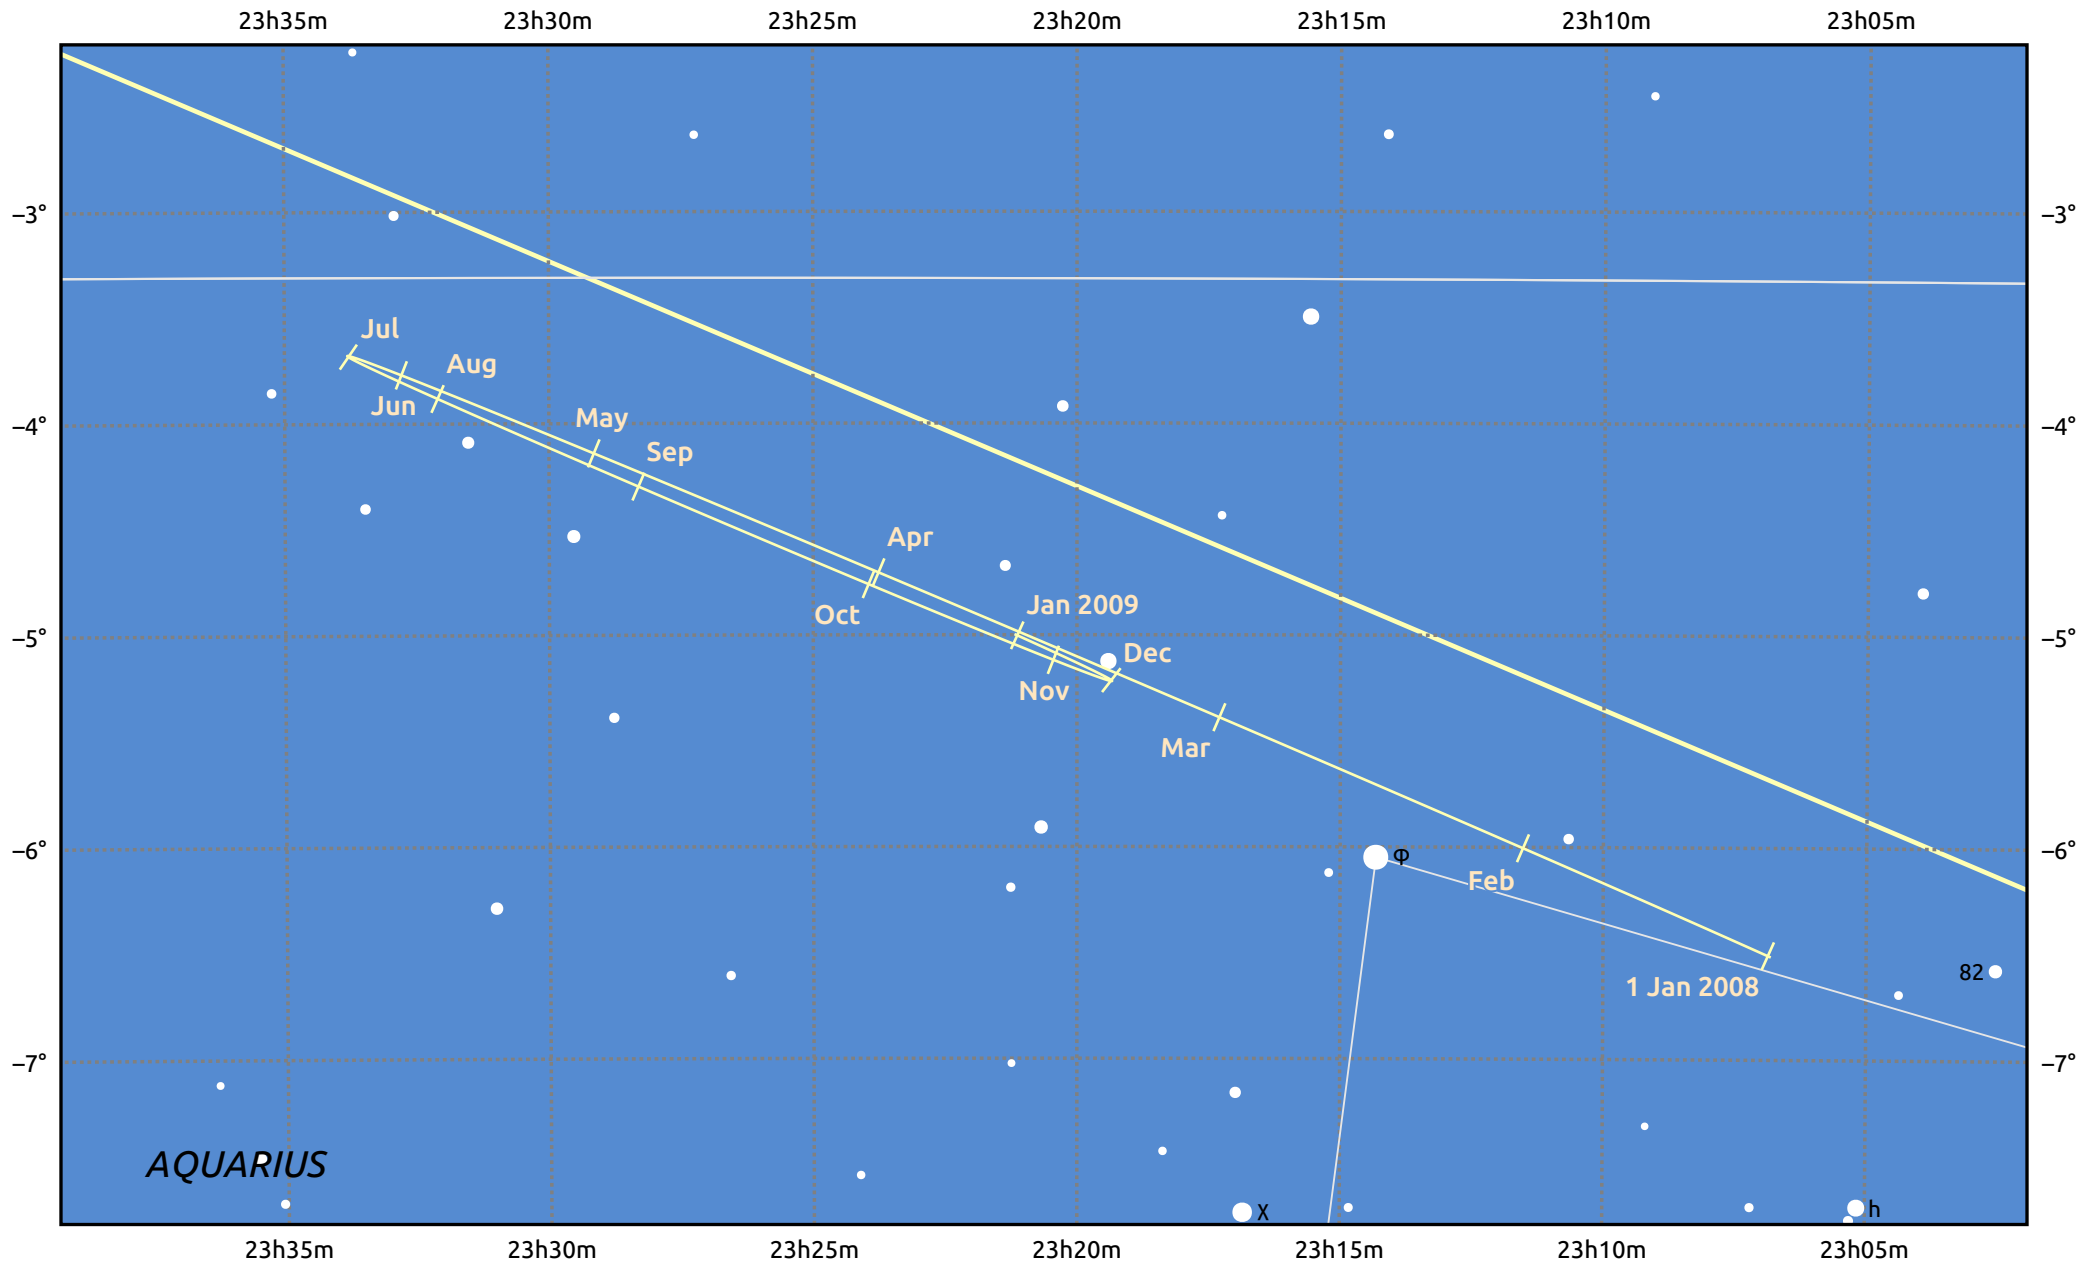

The path of Uranus in 2008

© Dominic Ford 2011–2025. Date markers placed at midnight UTC. Downloaded from <https://in-the-sky.org>

Magnitude scale: • 8.0 • 7.0 • 6.0 • 5.0 ● 4.0

— Ecliptic Plane

Galaxy Bright nebula Open cluster Globular cluster Planetary nebula

Date	Mag	Angular size
2008 Jan 1	5.9	3.4"
2008 Apr 1	6.0	3.4"
2008 Jul 1	5.8	3.6"
2008 Oct 1	5.8	3.7"
2009 Jan 1	5.9	3.4"