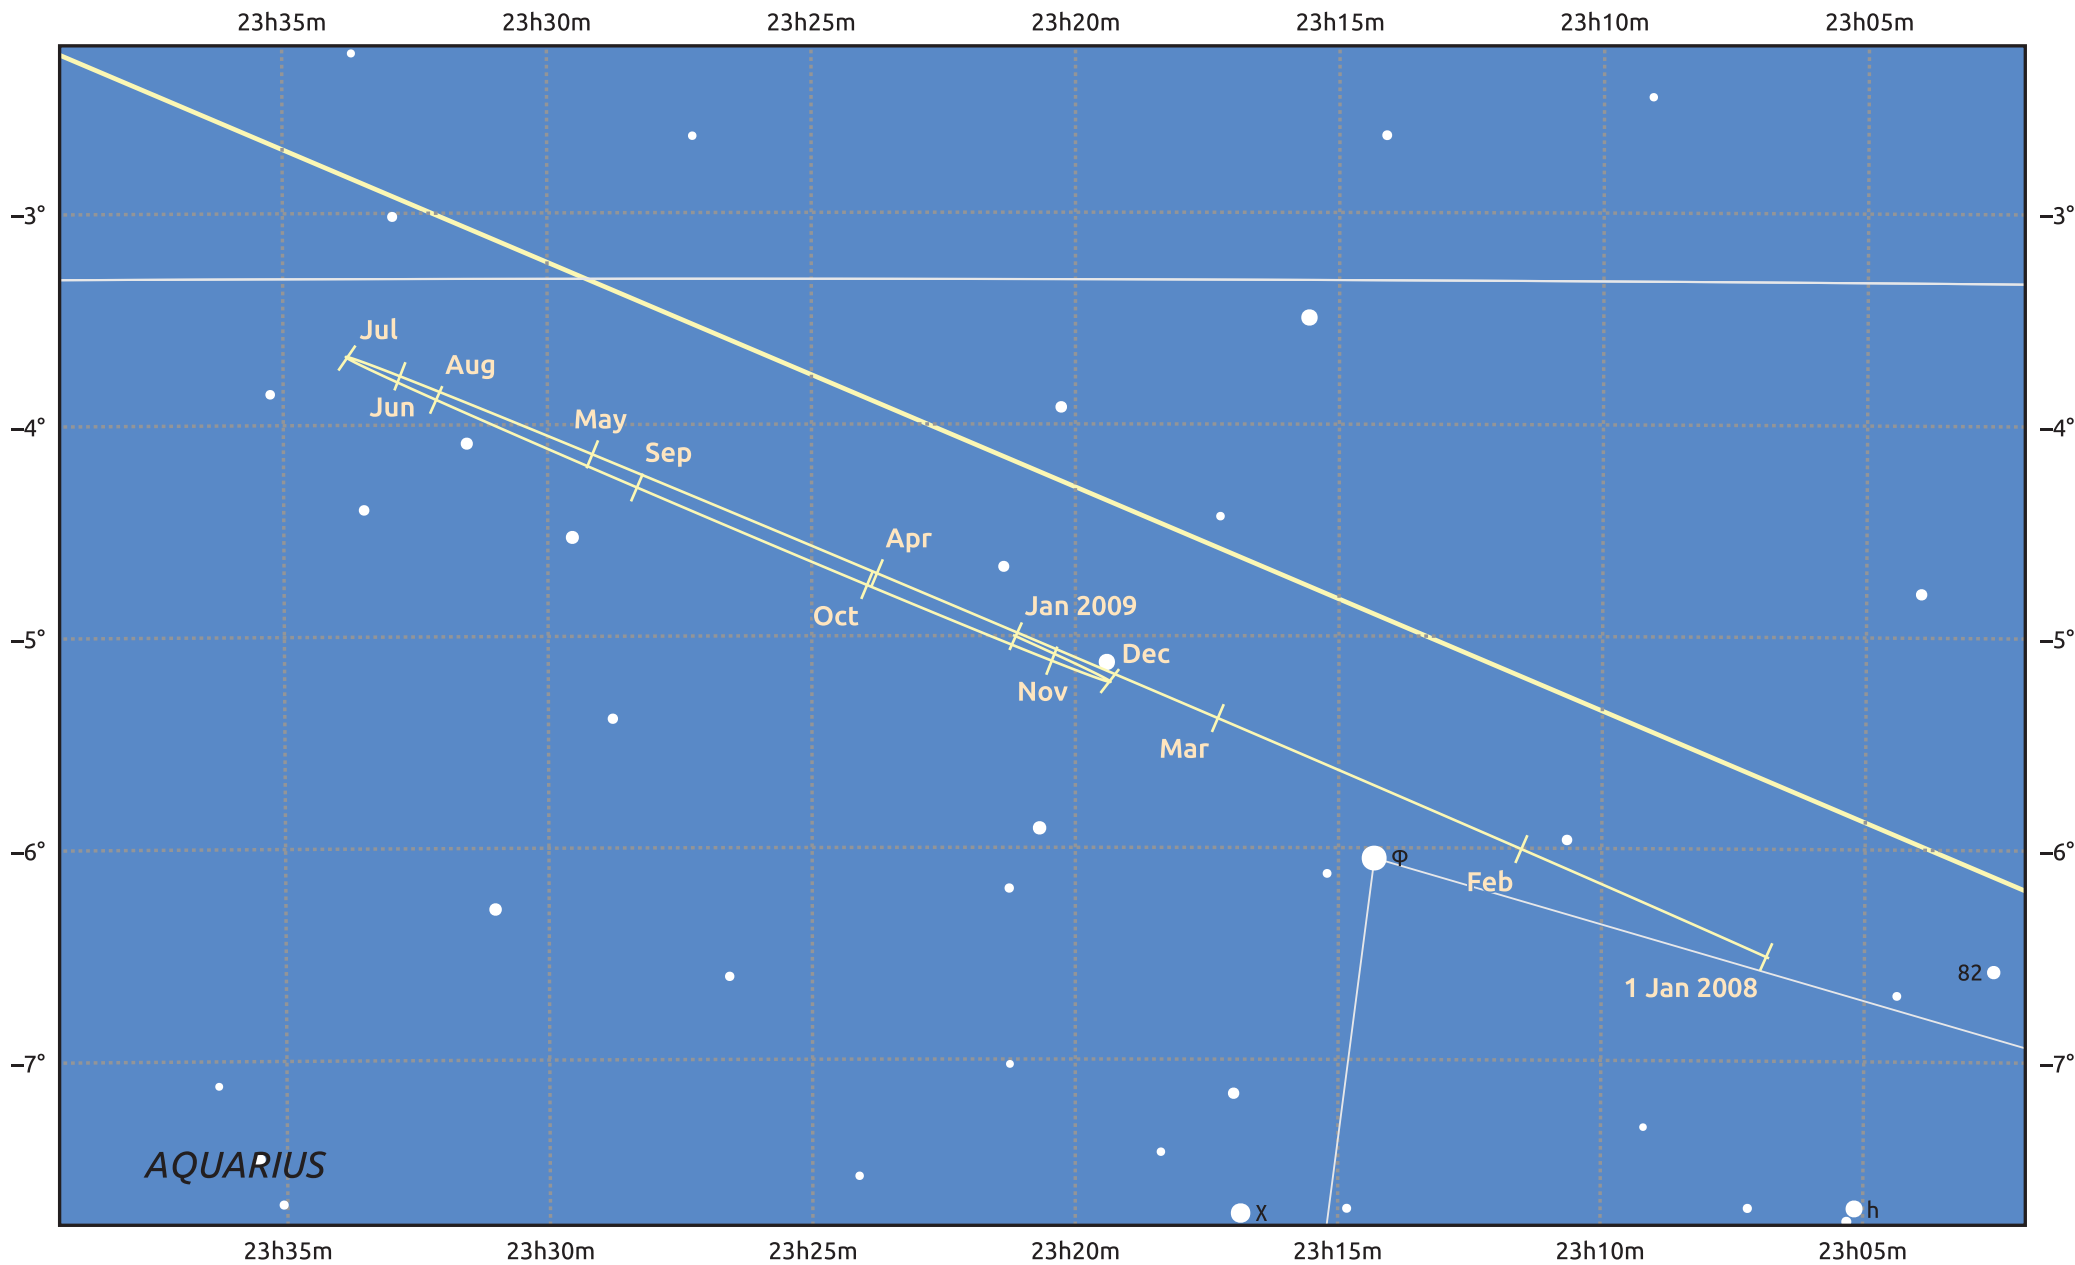

The path of Uranus in 2008

© Dominic Ford 2011–2025. Date markers placed at midnight UTC. Downloaded from <https://in-the-sky.org>

Magnitude scale: • 8.0 • 7.0 ● 6.0 ● 5.0 ● 4.0

— Ecliptic Plane

Galaxy Bright nebula Open cluster Globular cluster Planetary nebula

Date	Mag	Angular size
2008 Jan 1	5.9	3.4"
2008 Apr 1	6.0	3.4"
2008 Jul 1	5.8	3.6"
2008 Oct 1	5.8	3.7"
2009 Jan 1	5.9	3.4"