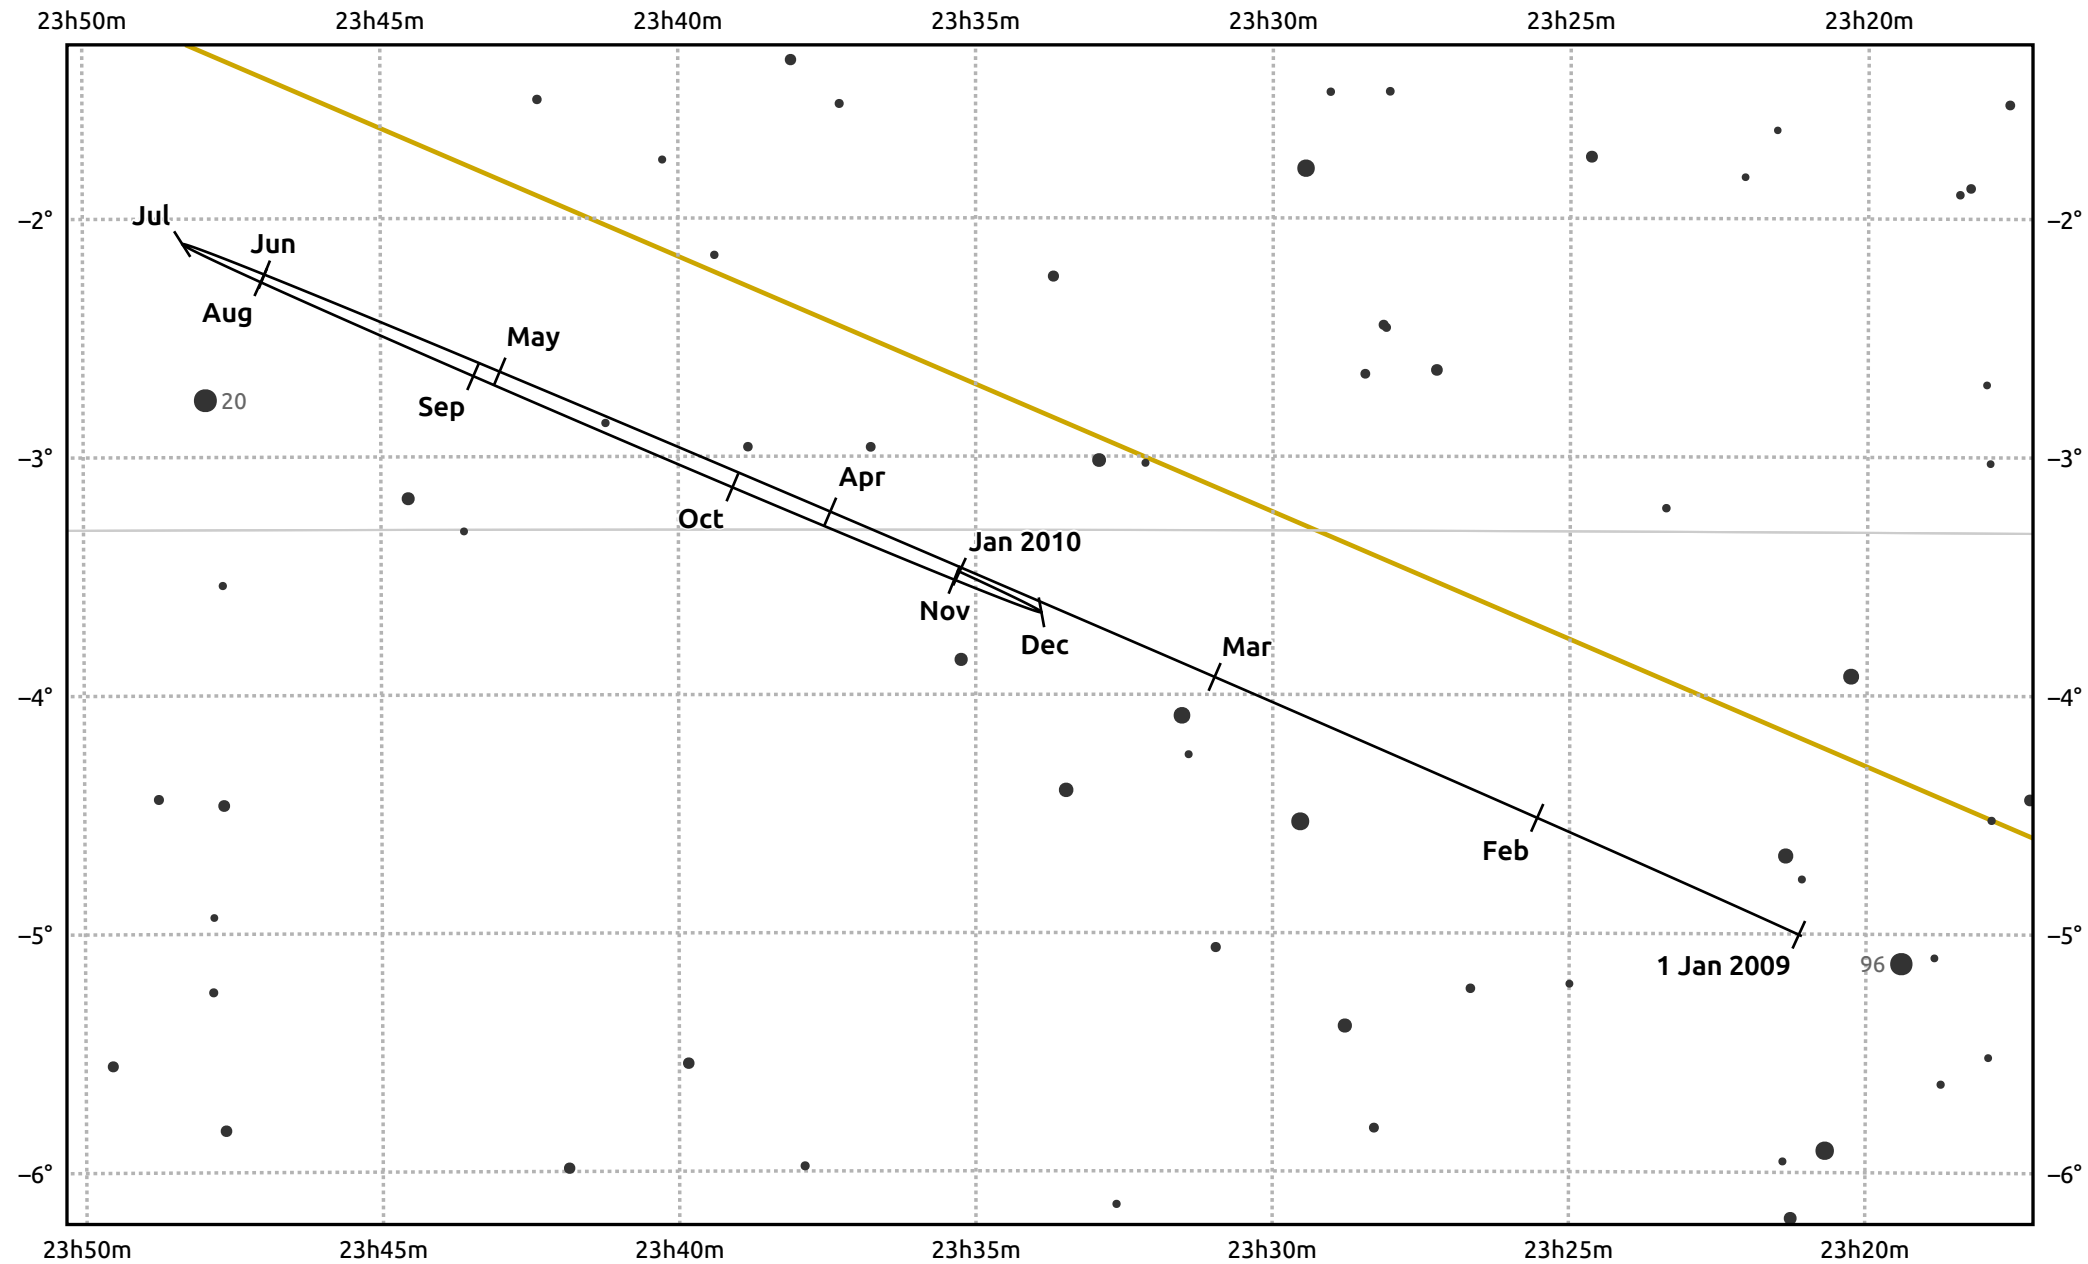

The path of Uranus in 2009

© Dominic Ford 2011–2025. Date markers placed at midnight UTC. Downloaded from <https://in-the-sky.org>

Magnitude scale: ● 9.0 ● 8.0 ● 7.0 ● 6.0 ● 5.0

— Ecliptic Plane

- Galaxy
- Bright nebula
- Open cluster
- Globular cluster
- Planetary nebula

Date	Mag	Angular size
2009 Jan 1	5.9	3.4"
2009 Apr 1	6.0	3.3"
2009 Jul 1	5.8	3.6"
2009 Oct 1	5.7	3.7"
2010 Jan 1	5.9	3.5"