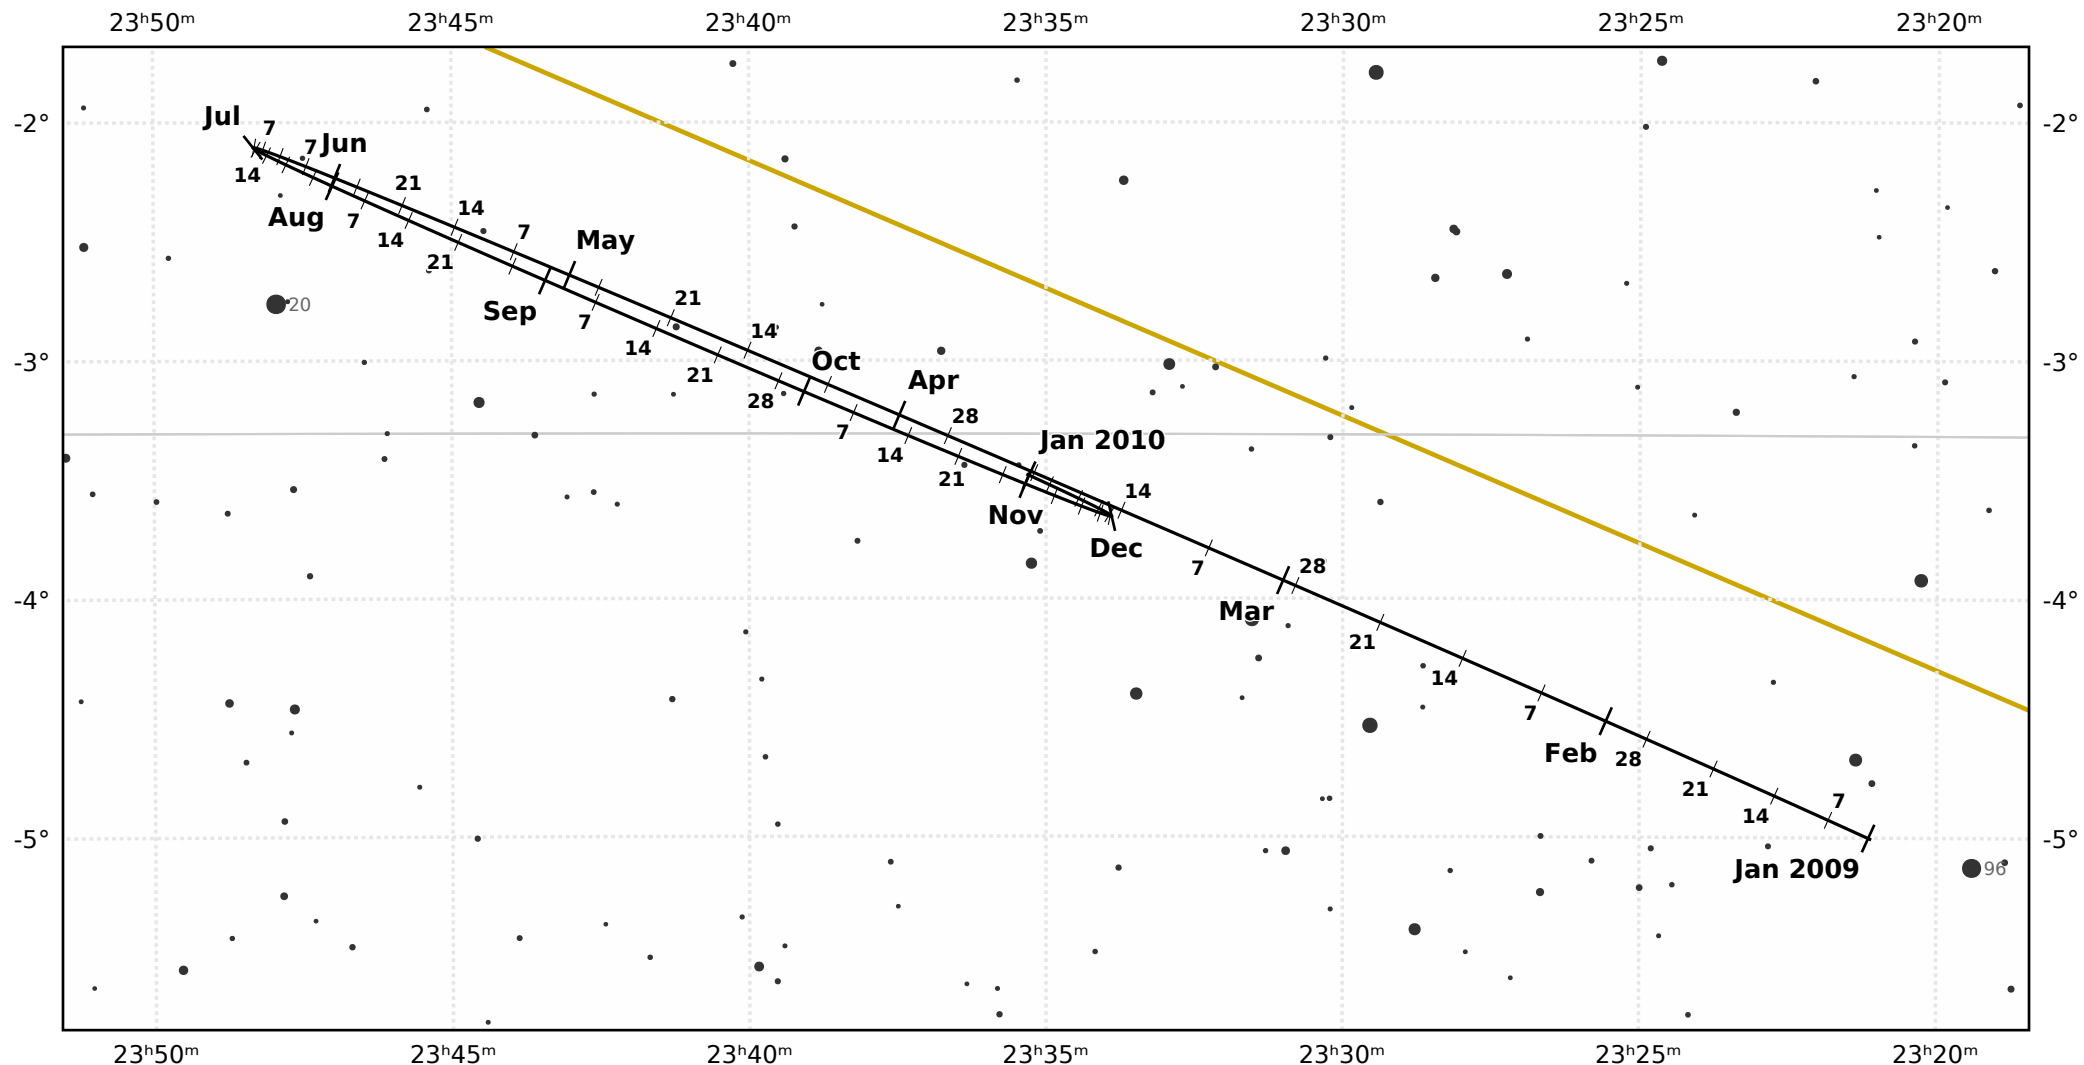

# The path of Uranus in 2009

© Dominic Ford 2011-2021. Downloaded from <https://in-the-sky.org>

Magnitude scale: ● 10.0 ● 9.5 ● 9.0 ● 8.5 ● 8.0 ● 7.5 ● 7.0 ● 6.5 ● 6.0 ● 5.5 ● 5.0

— The Equator    — Ecliptic Plane    — Galactic Plane