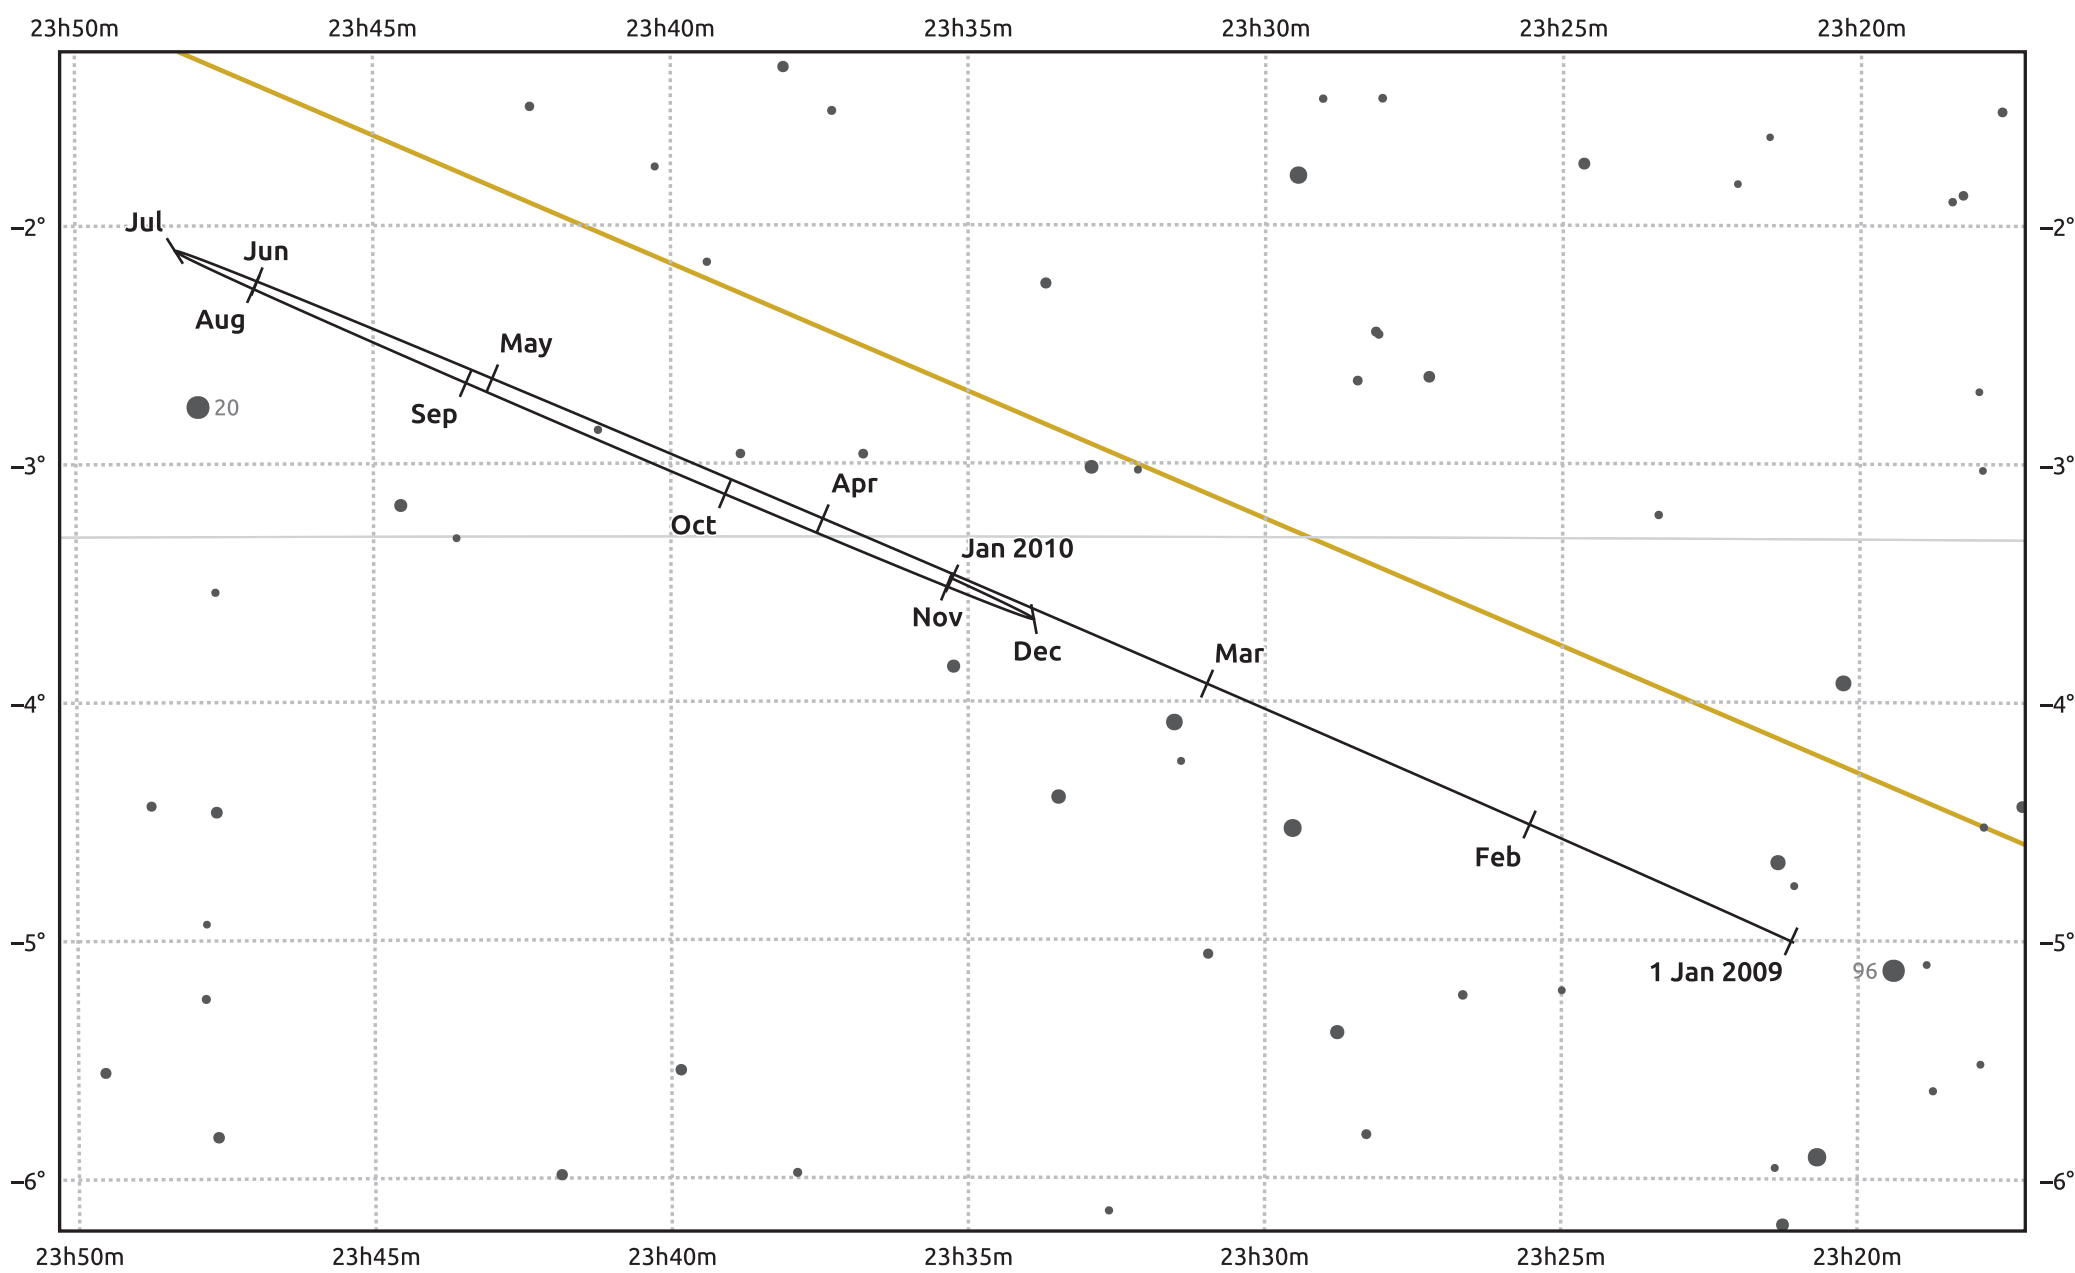

# The path of Uranus in 2009

© Dominic Ford 2011–2025. Date markers placed at midnight UTC. Downloaded from <https://in-the-sky.org>

Magnitude scale: • 9.0 • 8.0 • 7.0 • 6.0 ● 5.0

— Ecliptic Plane

- Galaxy
- Bright nebula
- Open cluster
- Globular cluster
- Planetary nebula

Date	Mag	Angular size
2009 Jan 1	5.9	3.4"
2009 Apr 1	6.0	3.3"
2009 Jul 1	5.8	3.6"
2009 Oct 1	5.7	3.7"
2010 Jan 1	5.9	3.5"