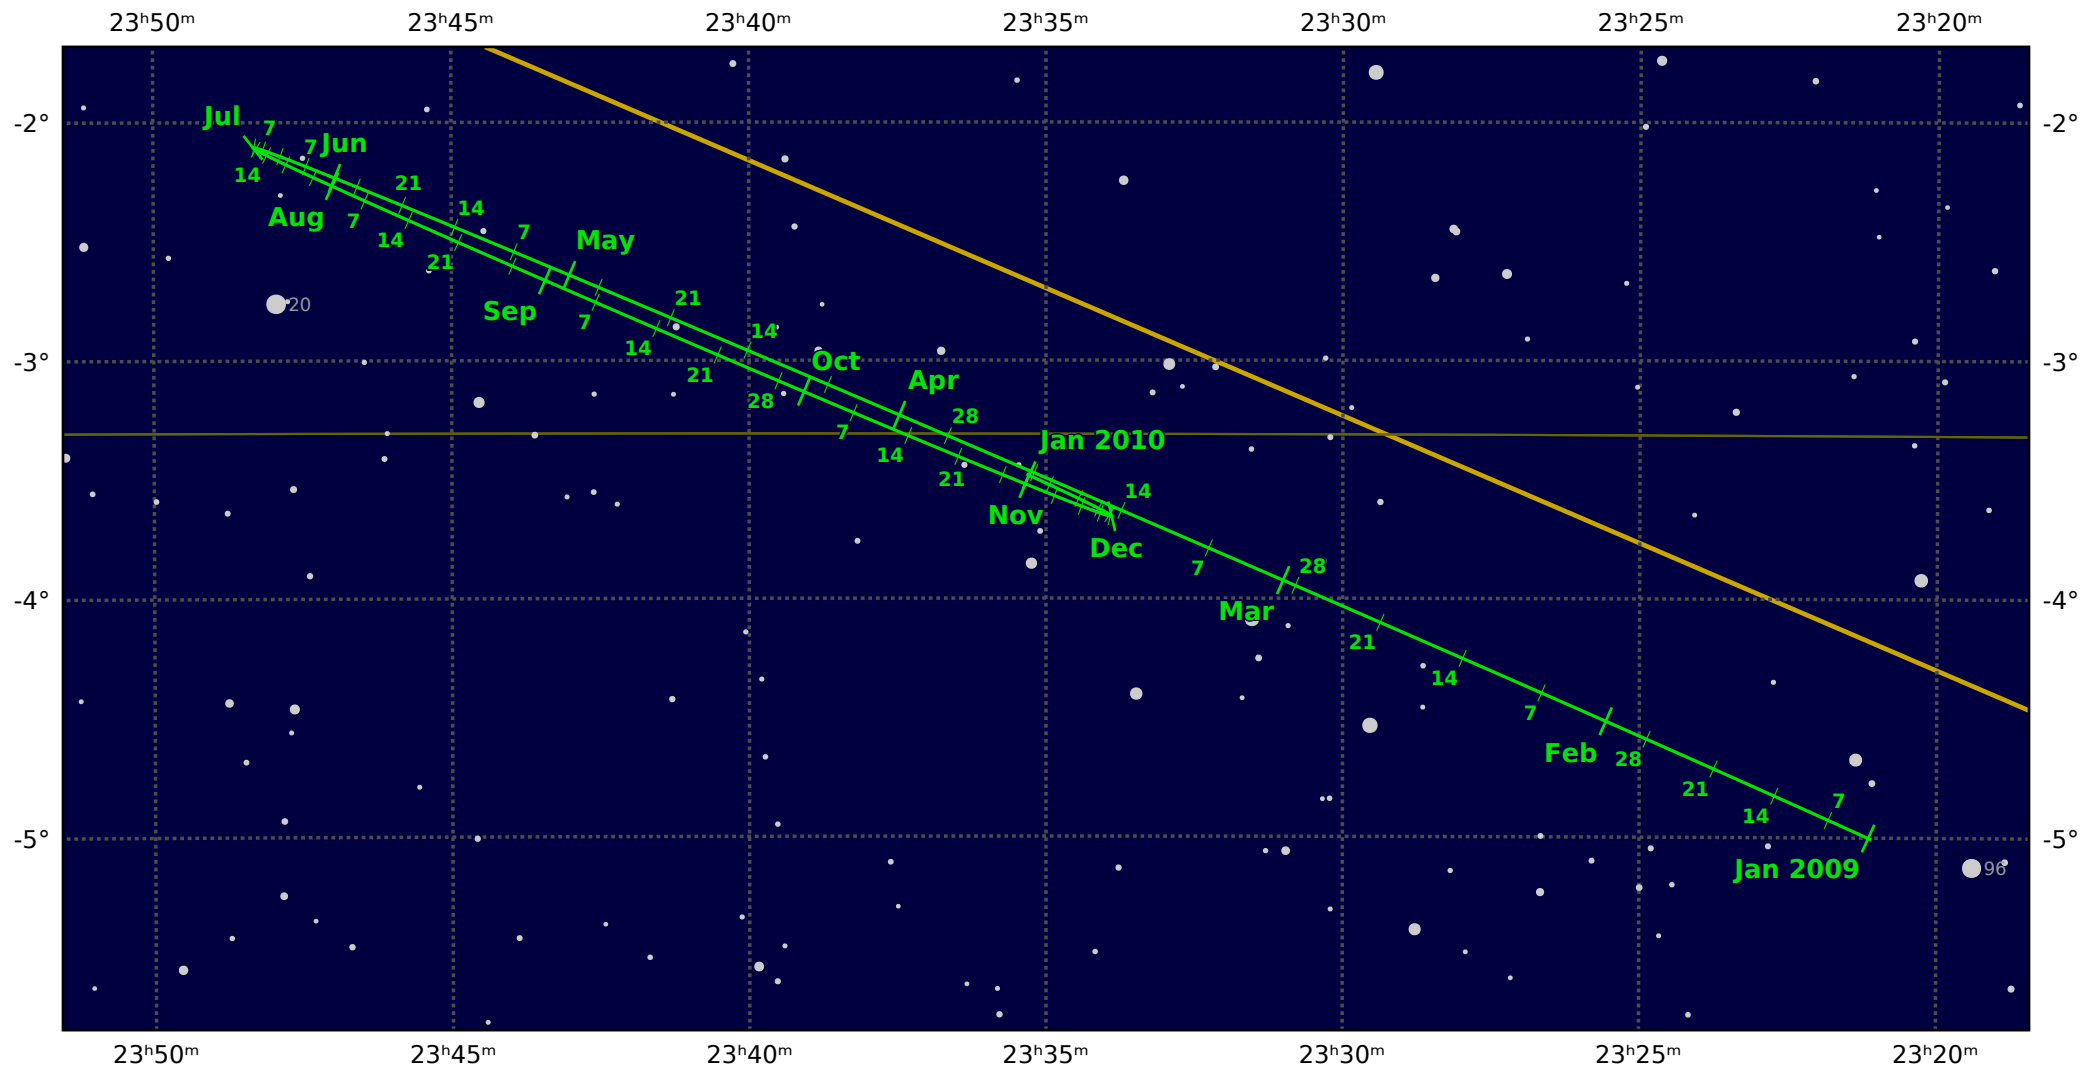

The path of Uranus in 2009

© Dominic Ford 2011-2021. Downloaded from <https://in-the-sky.org>

Magnitude scale: •10.0 •9.5 •9.0 •8.5 •8.0 •7.5 •7.0 •6.5 •6.0 •5.5 •5.0

— Ecliptic Plane — Galactic Plane